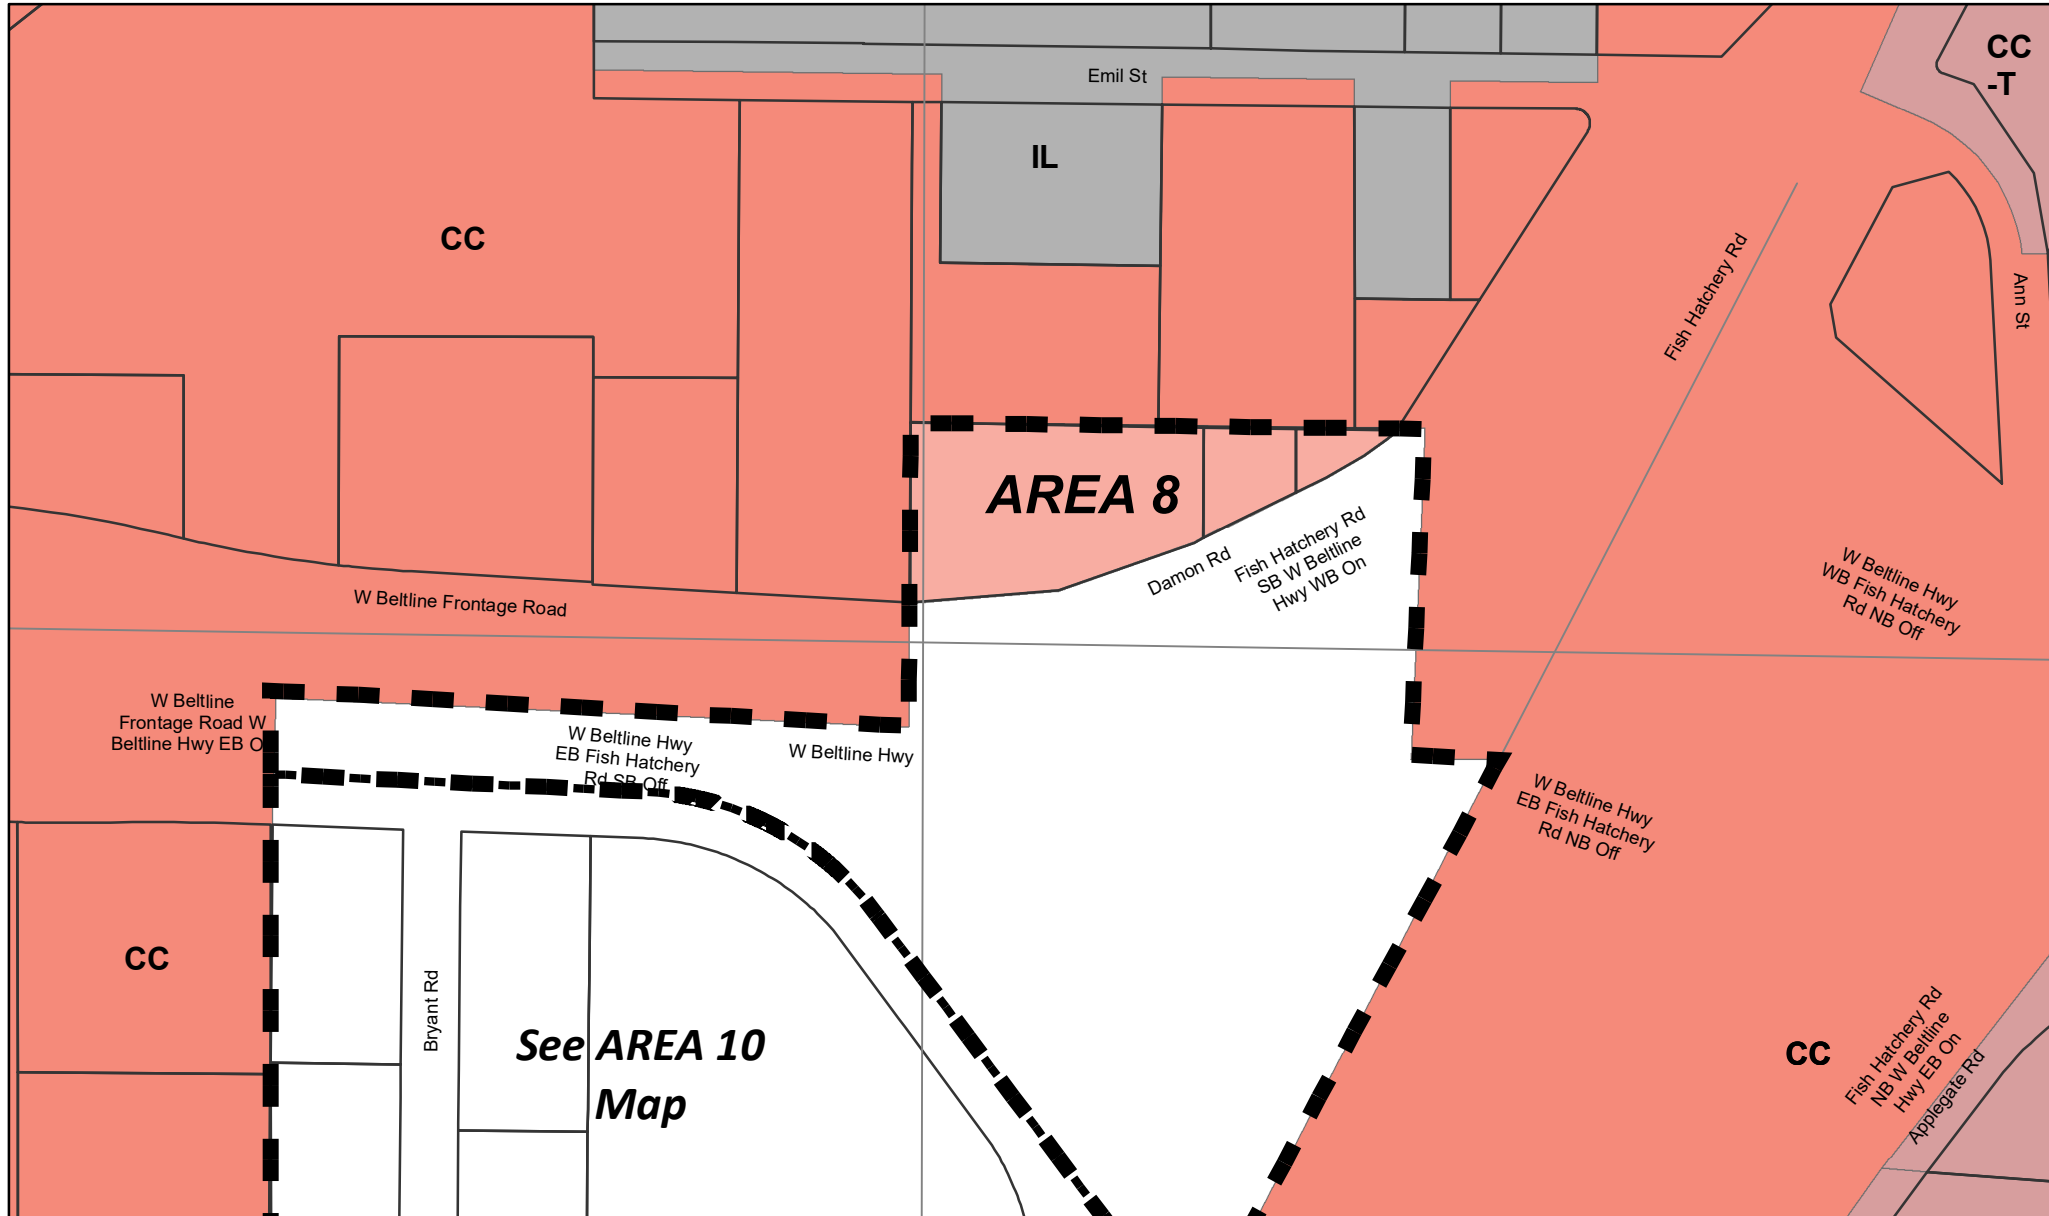

Town of Madison Zoning Areas

 Town of Madison parcels attaching to City Madison

 City of Madison

Source: City of Madison Planning Division, Dane County LIO

Proposed Zoning - AREA 8, Town of Madison

ID 72651 - Creating Section 28.022-00577

Note: The black-dashed line represents the current City of Madison boundary and the limit of the area to be attached/zoned.
The existing zoning of parcels in the City and the proposed zoning of Town parcels is shown on this map.

LANDS TO ATTACH TO CITY OF MADISON

Note: Underlying streets, platted lots and land division lines shown for informational purposes. Ownership parcels are not shown.

CC Right-of-Way