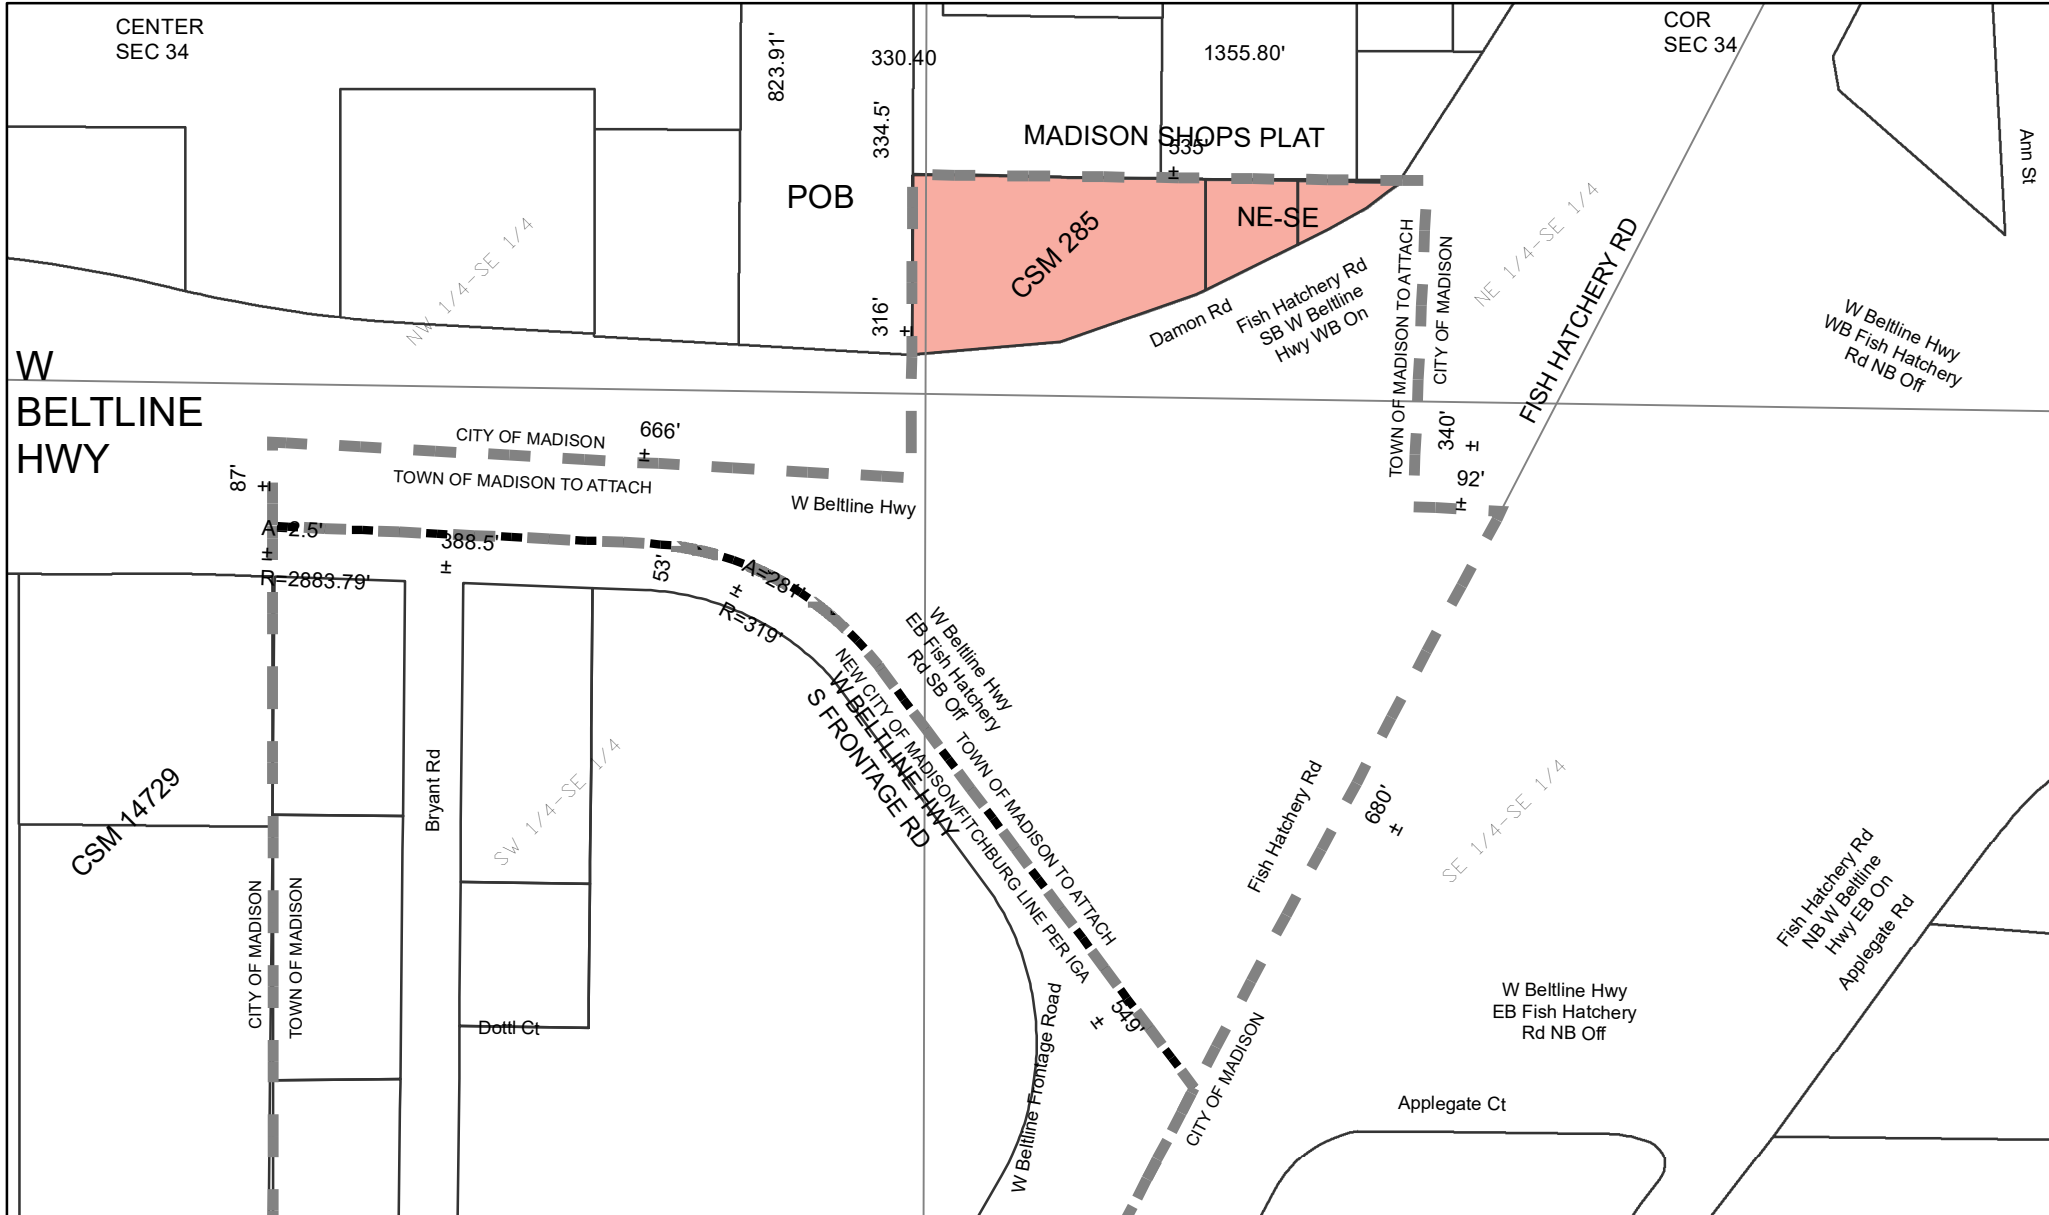

Town of Madison Zoning Areas

 Town of Madison parcels attaching to City Madison

 City of Madison

Source: City of Madison Planning Division, Dane County LIO

Proposed Zoning - AREA 8, Town of Madison

ID 72651 - Creating Section 28.022-00577

Note: The black-dashed line represents the current City of Madison boundary and the limit of the area to be attached/zoned.
The existing zoning of parcels in the City and the proposed zoning of Town parcels is shown on this map.

LANDS TO ATTACH TO CITY OF MADISON

Note: Underlying streets, platted lots and land division lines shown for informational purposes. Ownership parcels are not shown.

CC Right-of-Way