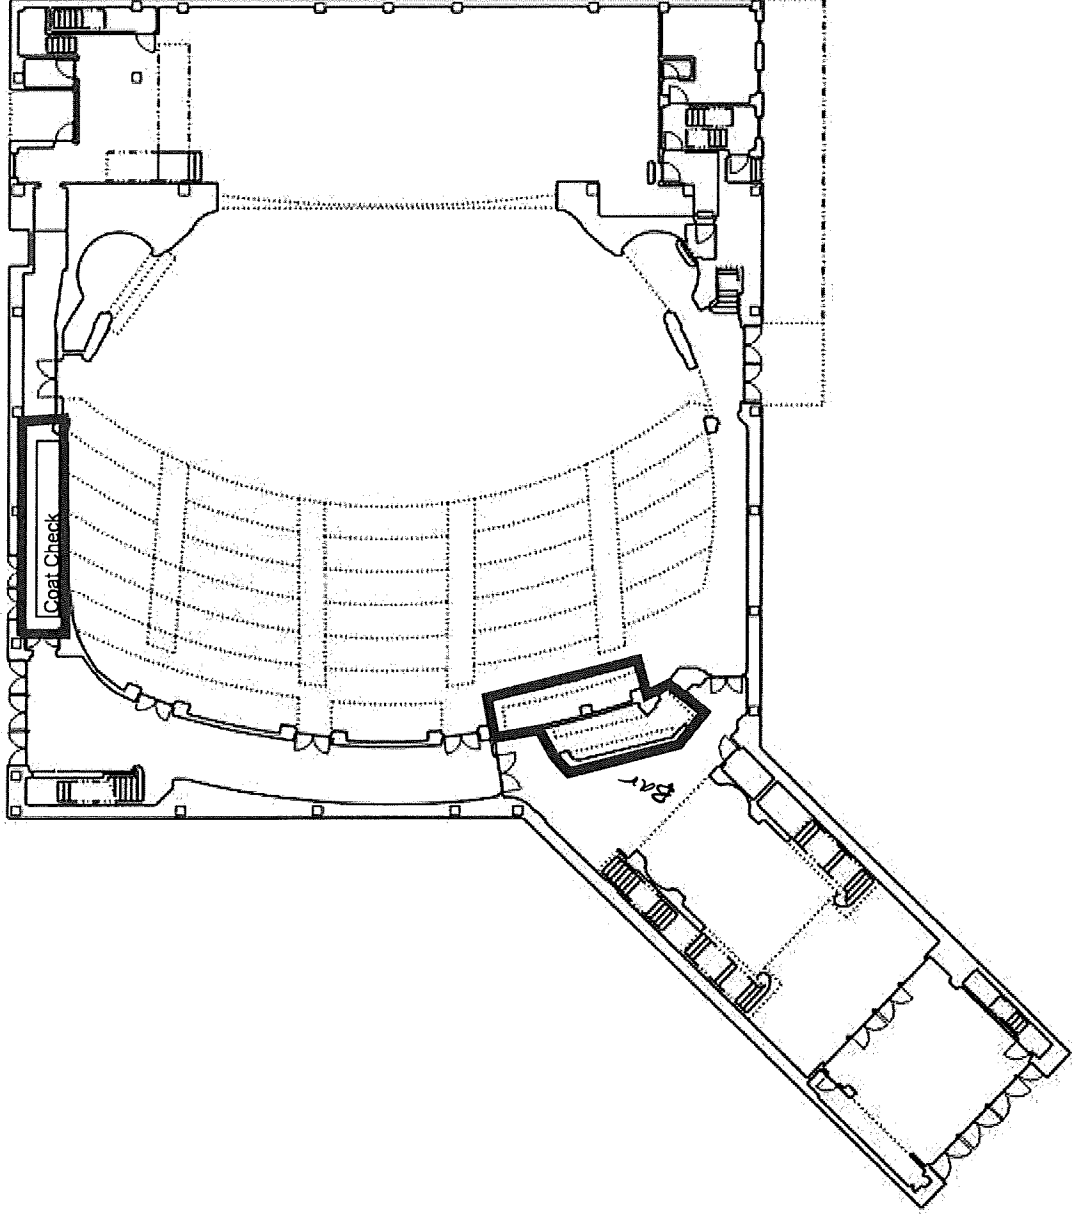

Orpheum Theater - First Floor

Orpheum Theater - Second Floor

THE Oyphium® THEATRE

BEER/CIDER/SELTZER

DRAFT 16 OZ

BUD LIGHT
GOOSE ISLAND NEXT COAST
VINTAGE MOSASAUR
DOOR COUNTY LITTLE SISTER
NEW GLARUS SPOTTED COW
STELLA ARTOIS
WBC BADGER CLUB
GENTRY'S ROSE CIDER