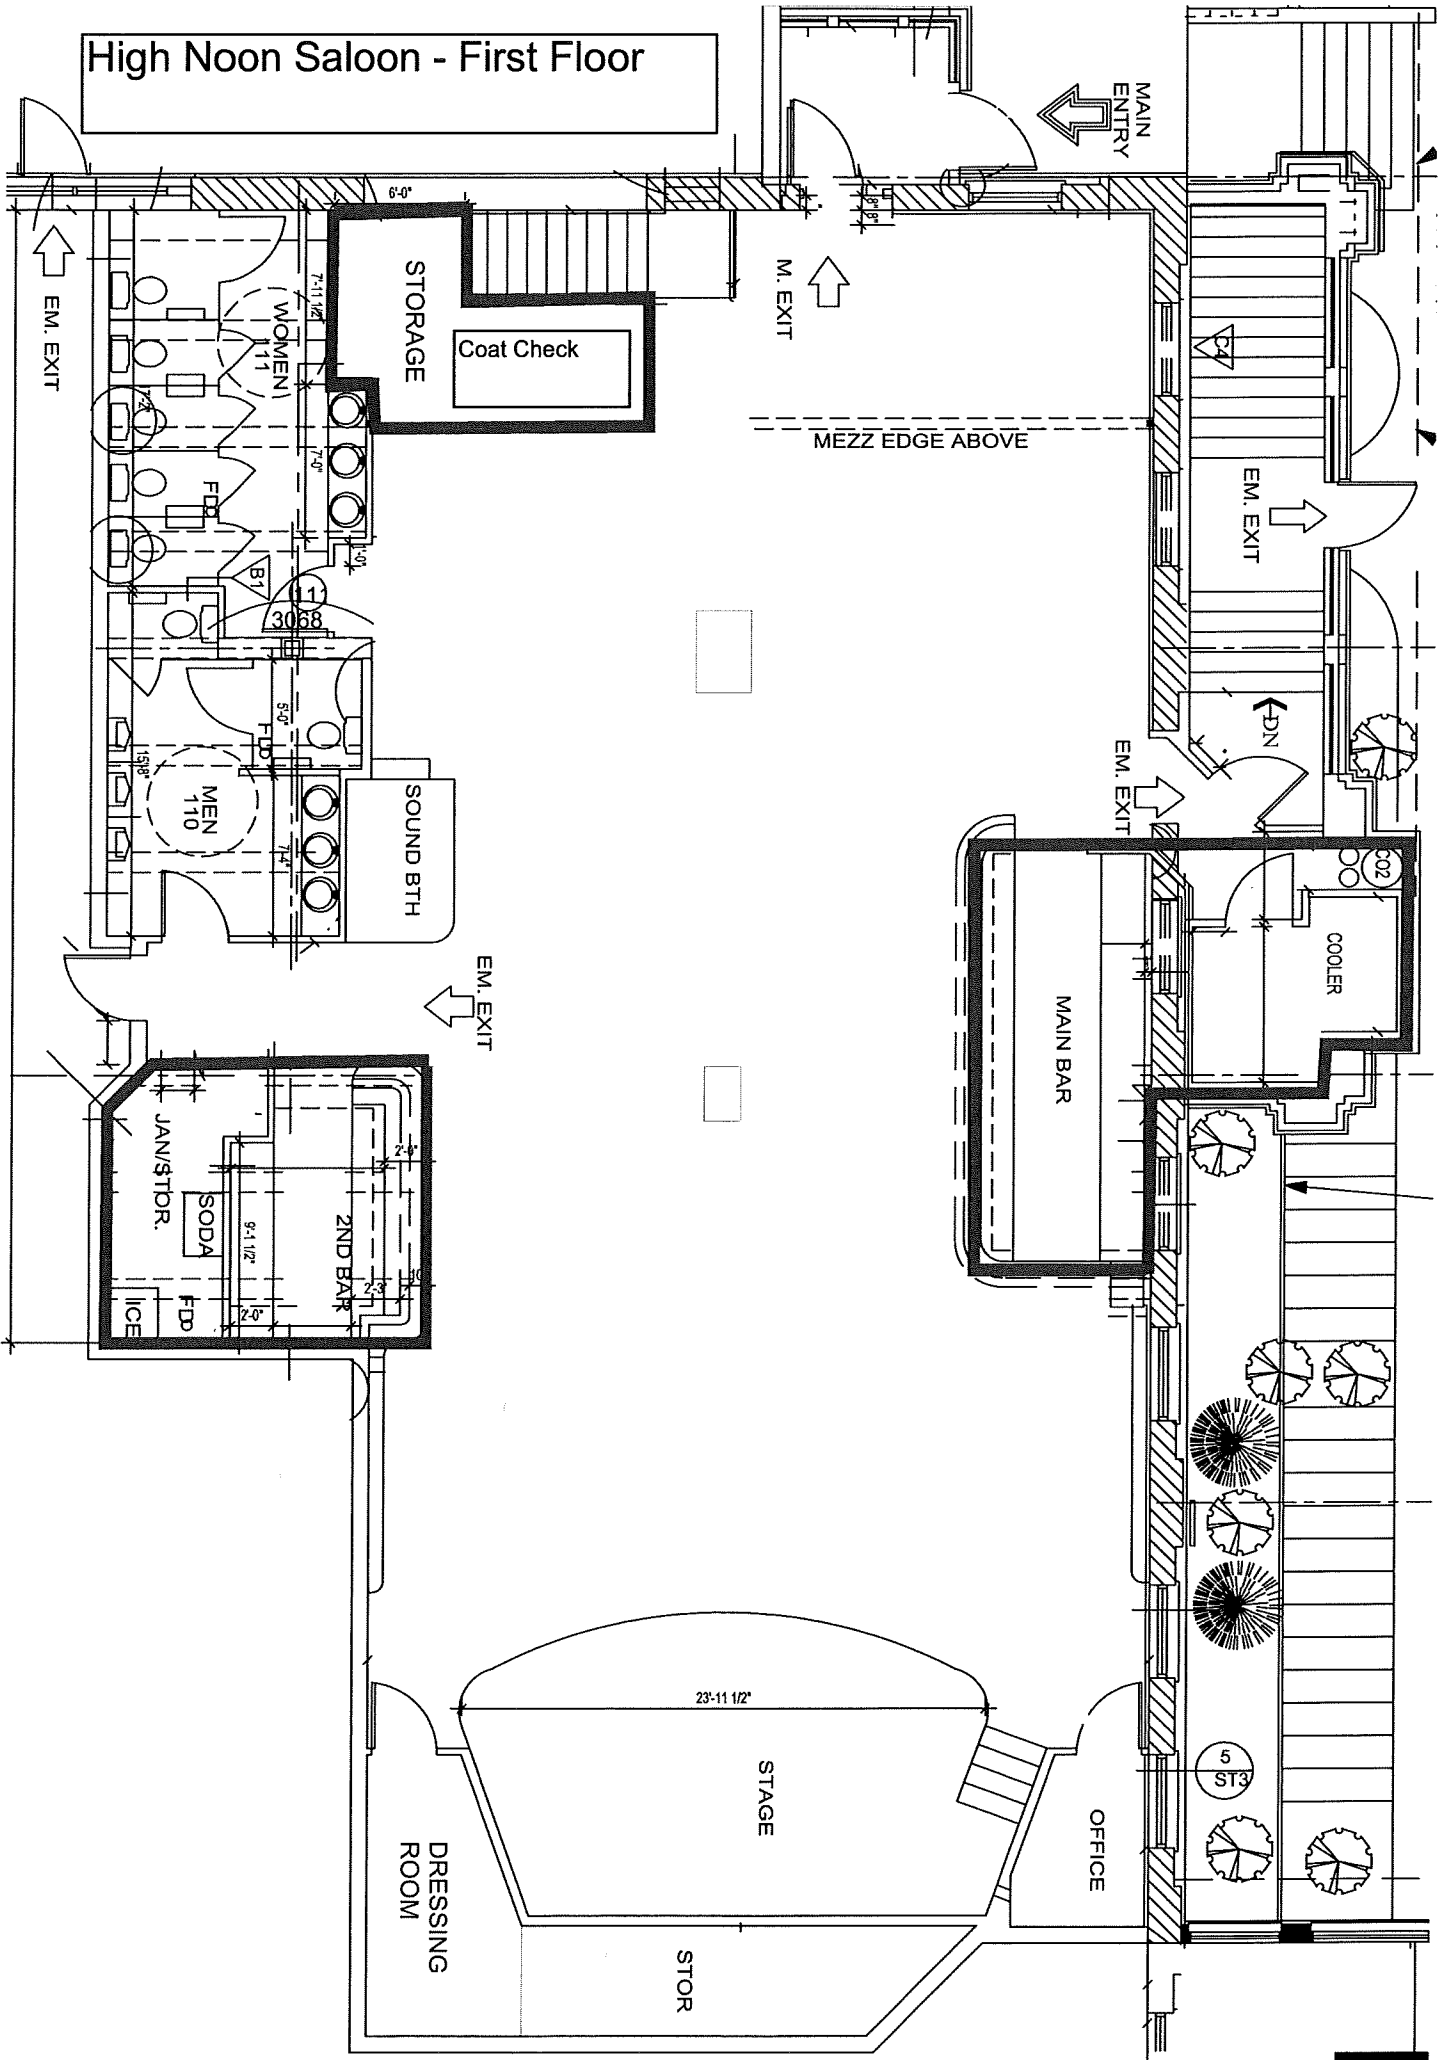

# High Noon Saloon - First Floor

MAIN ENTRY

M. EXIT

MEZZ EDGE ABOVE

EM. EXIT

EM. EXIT

EM. EXIT

EM. EXIT

MAIN BAR

COOLER

OFFICE

STAGE

STOR

DRESSING ROOM

JAN/STOR.

2ND BAR

SODA

FDD

ICE

MEN 110

WOMEN 111

SOUND BTH

STORAGE

Coat Check