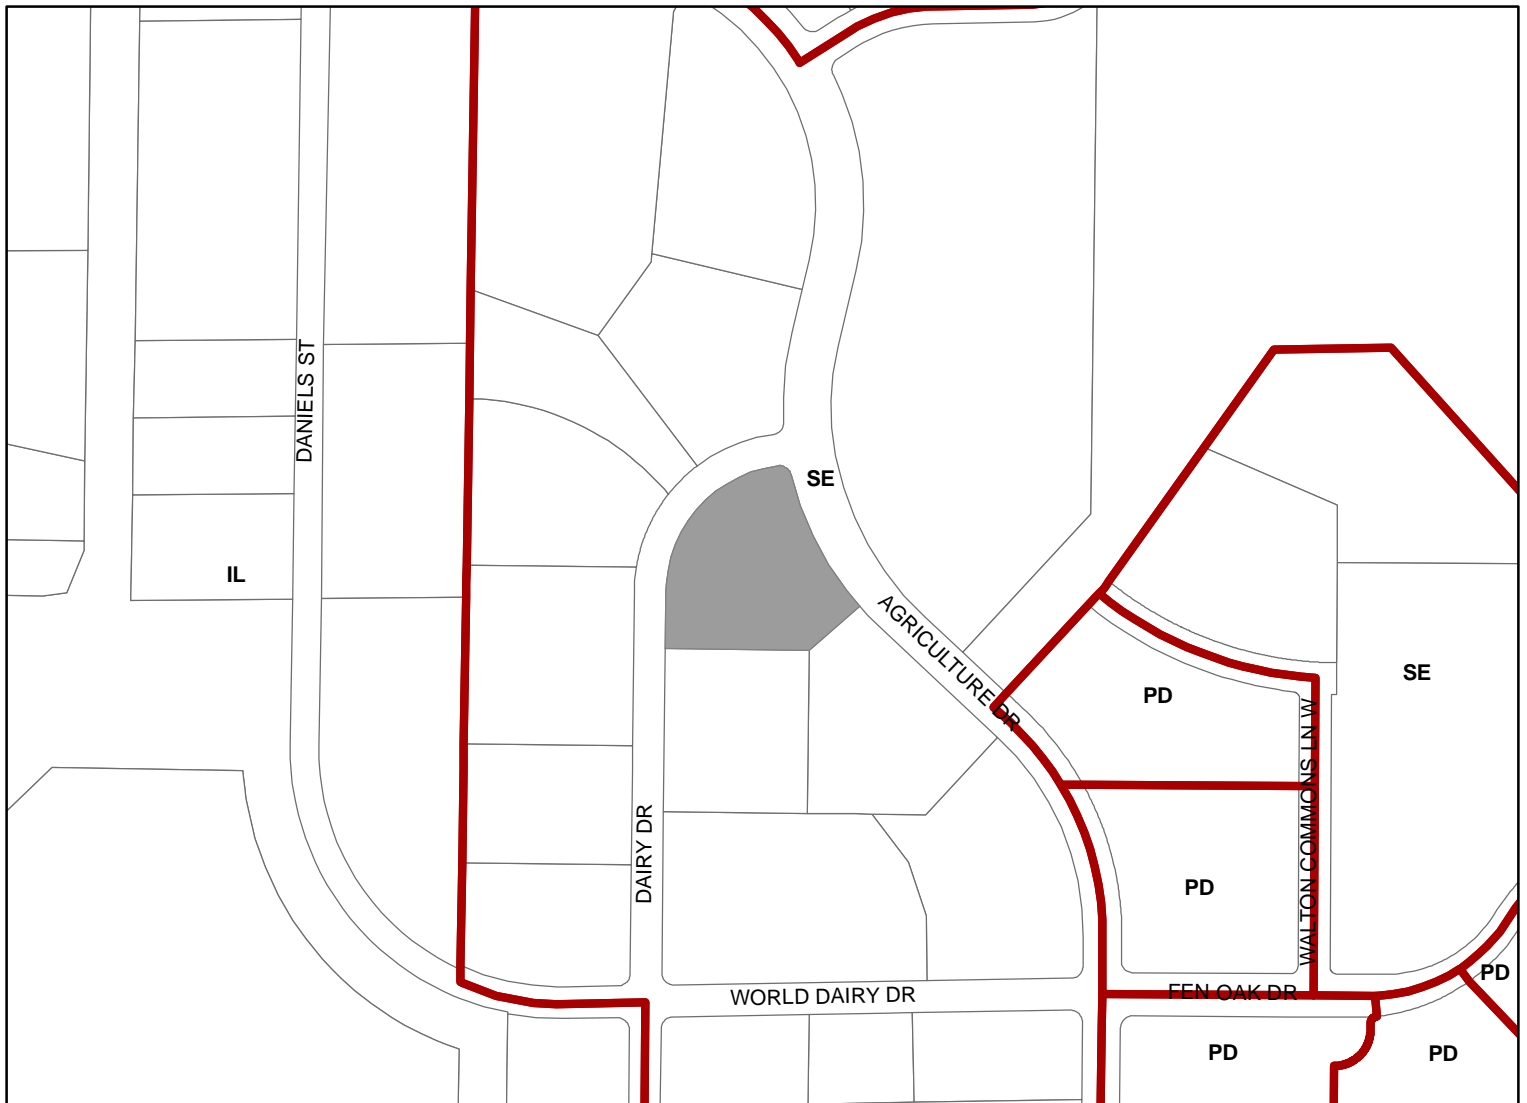

Location
2702 Agriculture Drive

Project Name
Precision Diagnostics

Applicant
John Bieno, TJK Design Build
Olympia Building Wisconsin, LLC

Request
Convert office building into
auto repair business

Public Hearing Date
Plan Commission
March 7, 2022

For Questions Contact: Tim Parks at: 261-9632 or tparks@cityofmadison.com or City Planning at 266-4635

Scale : 1" = 400'

City of Madison, Planning Division : JC : Date : 1-31-22