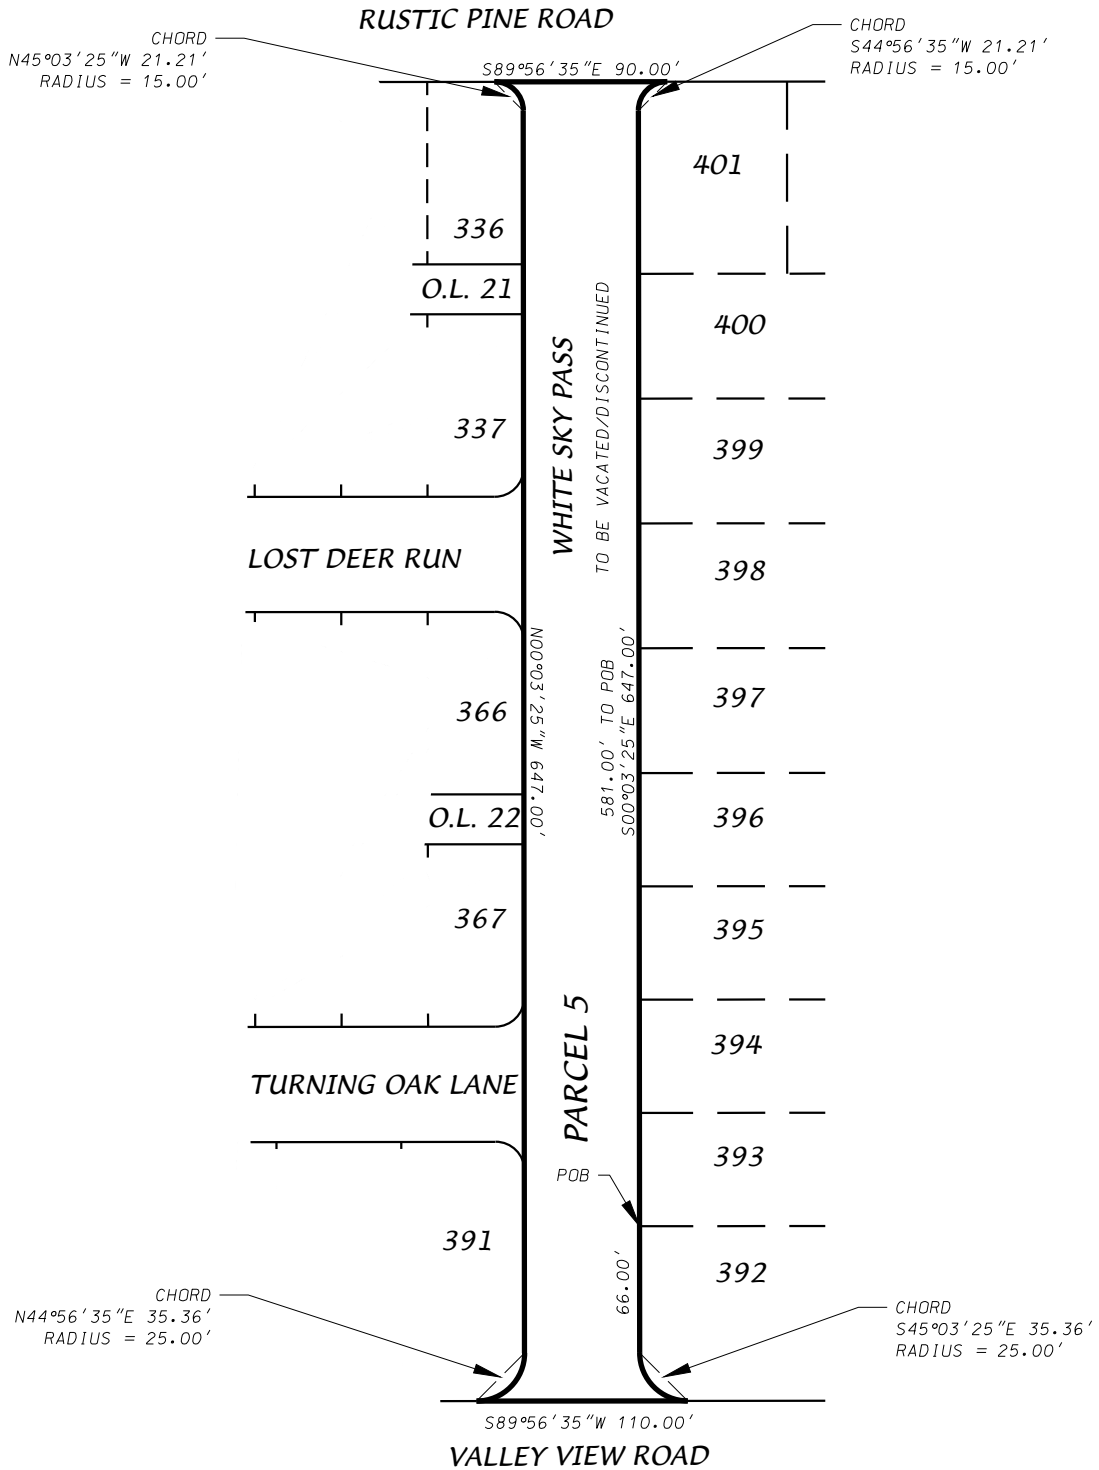

Scale 1" = 100'

Exhibit A

PUBLIC RIGHT OF WAYS TO BE VACATED AND DISCONTINUED

D'ONOFRIO KOTTKE AND ASSOCIATES, INC.

7530 Westward Way, Madison, WI 53717

Phone: 608.833.7530 • Fax: 608.833.1089

YOUR NATURAL RESOURCE FOR LAND DEVELOPMENT

Scale 1" = 100'