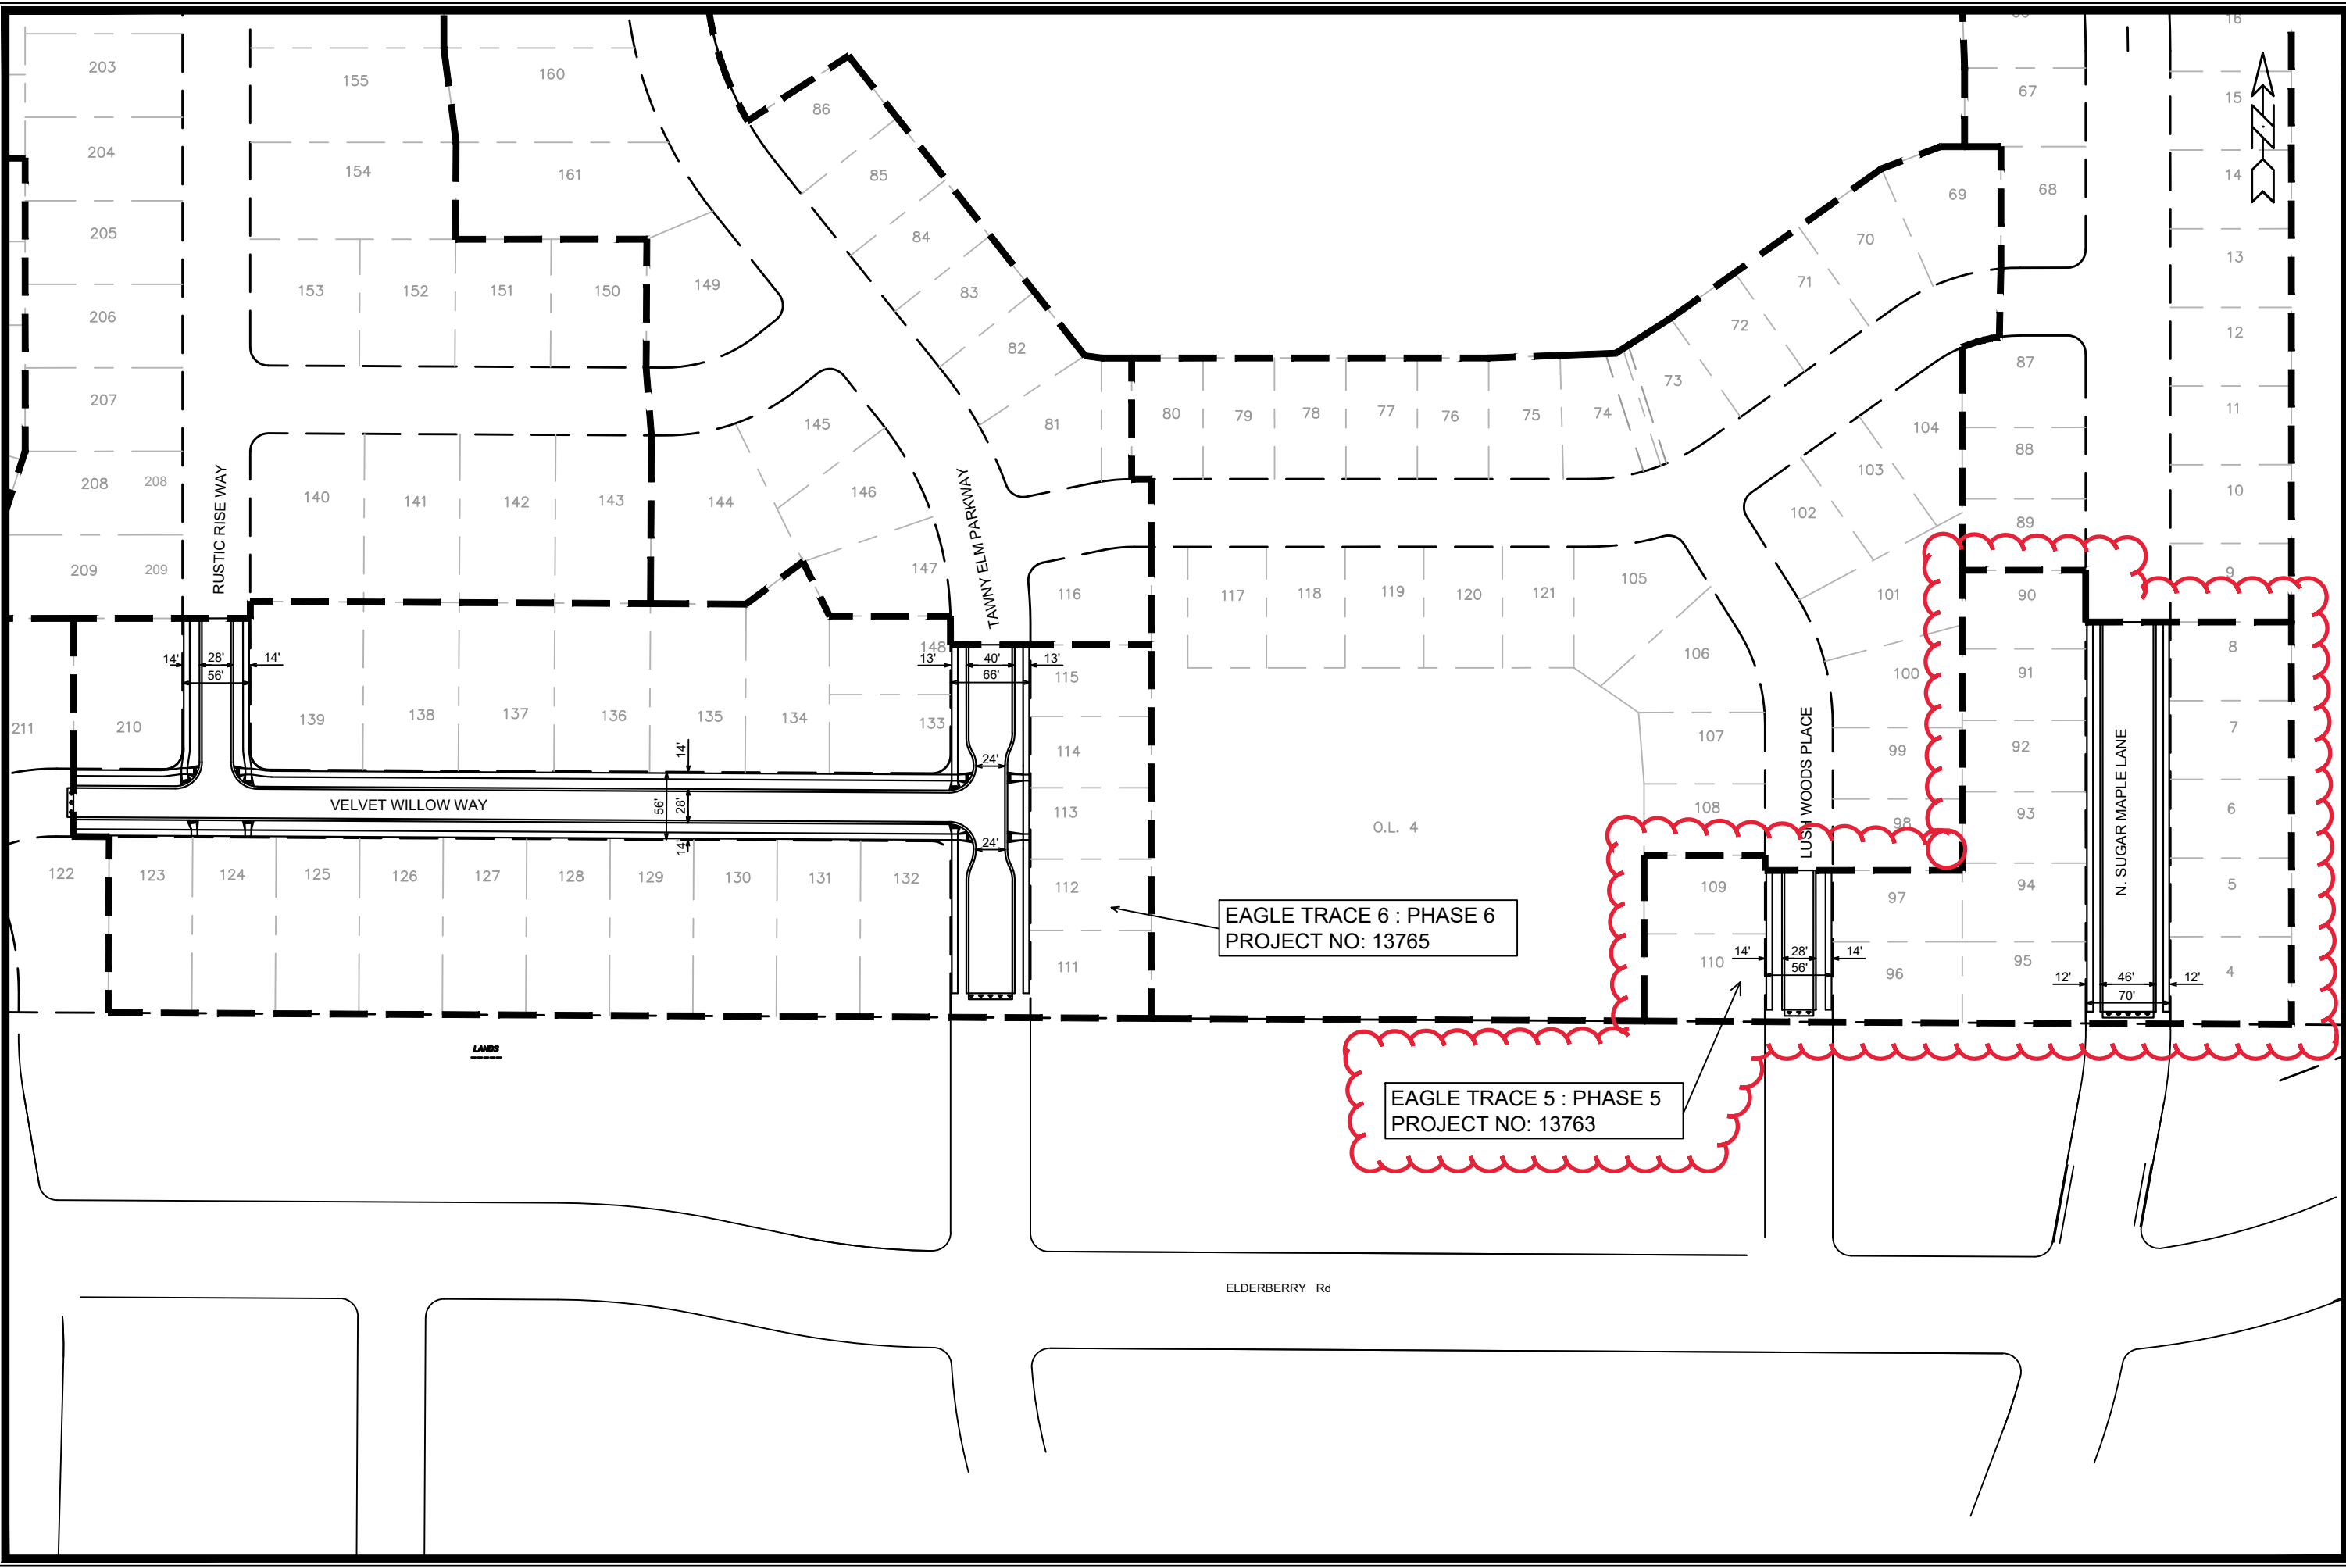

DRAWN BY: ATF

EAGLE TRACE 6 : PHASE 6
PROJECT NO: 13765

EAGLE TRACE 5 : PHASE 5
PROJECT NO: 13763

MARK	REVISION	DATE	BY
###	###	###	###
###	###	###	###
###	###	###	###
###	###	###	###

13763
MADISON, WI
9066

CONTRACT NO:

BOARD OF PUBLIC WORKS EXHIB
EAGLE TRACE 5
M:\DESIGN\Projects\13763\CAD\Streets\13763EN-Street\Network.dwg

13763
9066