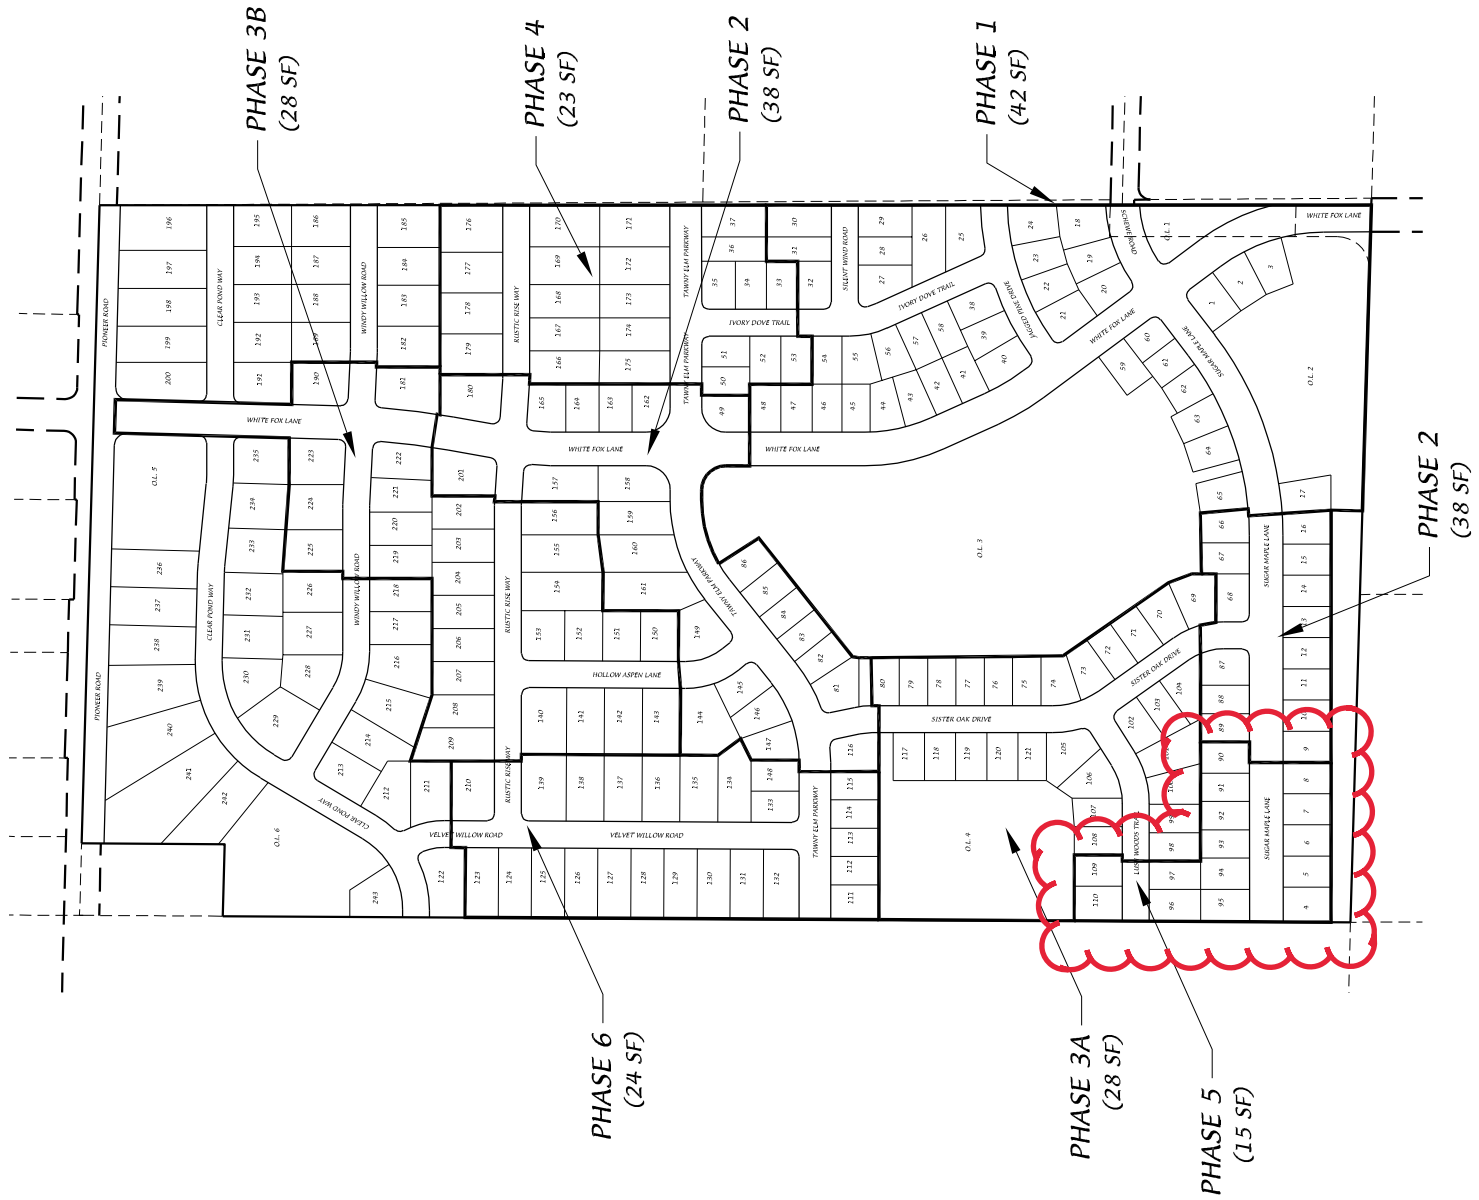

Eagle Trace Phase Map

D'ONOFRIO KOTTKE AND ASSOCIATES, INC.
 7530 Westward Way, Madison, WI 53717
 Phone: 608.833.7530 • Fax: 608.833.1089
YOUR NATURAL RESOURCE FOR LAND DEVELOPMENT

Scale 1" = 400'

DATE: 07-28-21
 F.N.: 20-05-148
 REV.

DRAWN BY: ATF

EAGLE TRACE 6 : PHASE 6
PROJECT NO: 13765

EAGLE TRACE 5 : PHASE 5
PROJECT NO: 13763

MARK	REVISION	DATE	BY
###	###	###	###
###	###	###	###
###	###	###	###
###	###	###	###

13763
MADISON, WI
9066

CONTRACT NO:

BOARD OF PUBLIC WORKS EXHIB
EAGLE TRACE 5
M:\DESIGN\Projects\13763\CAD\Streets\13763EN-Street\Network.dwg

13763
9066