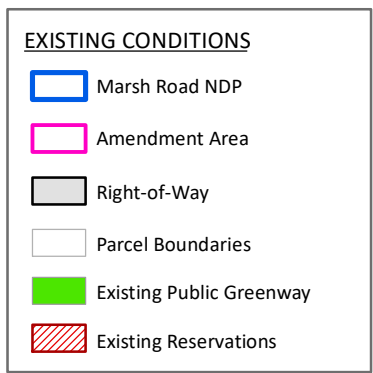

# EXHIBIT "A"

## AMENDMENT to the MARSH ROAD NEIGHBORHOOD DEVELOPMENT PLAN Official Map Reservations

Marsh Road Neighborhood Development Plan as Adopted October 1999 and implemented through subdivision approvals

Marsh Road Neighborhood Development Plan Amendment