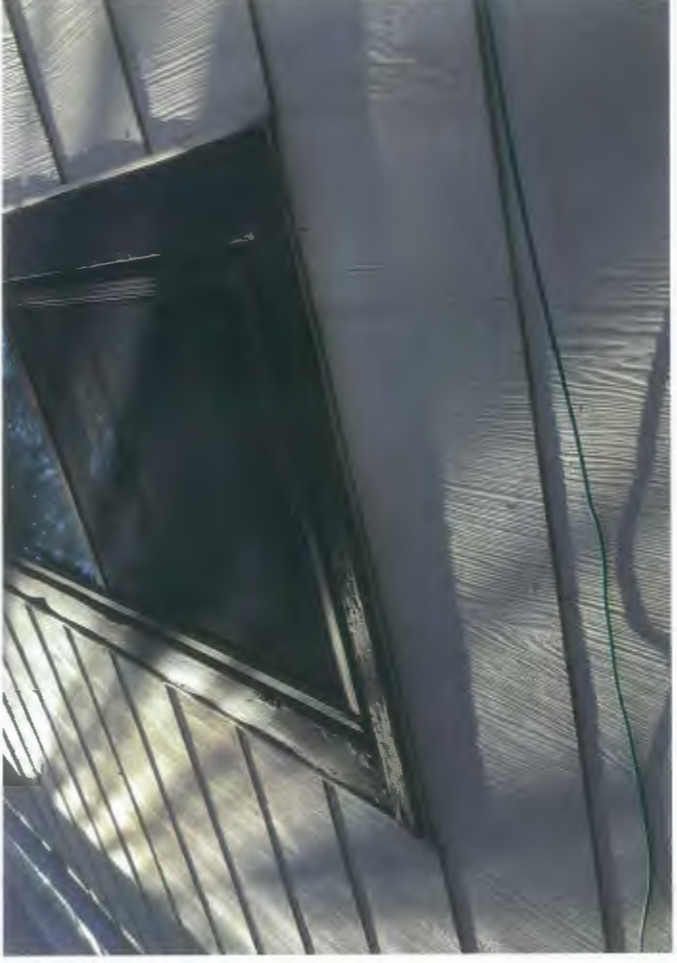

\*All windows are older wood Double Hung windows with single pane/strength glass with rope and weight sash balance

\*A majority of the windows have paint that is peeling and area of decaying wood both interior and exterior

Typical areas of patched, rotted, and missing siding panels

Typical exterior paint peeling and rotten trim and sills on windows

Typical exterior paint peeling and rotten trim and sill on windows

Typical interior of window showing peeling paint, damaged glazing bead, missing hardware, rotted wood, ect...