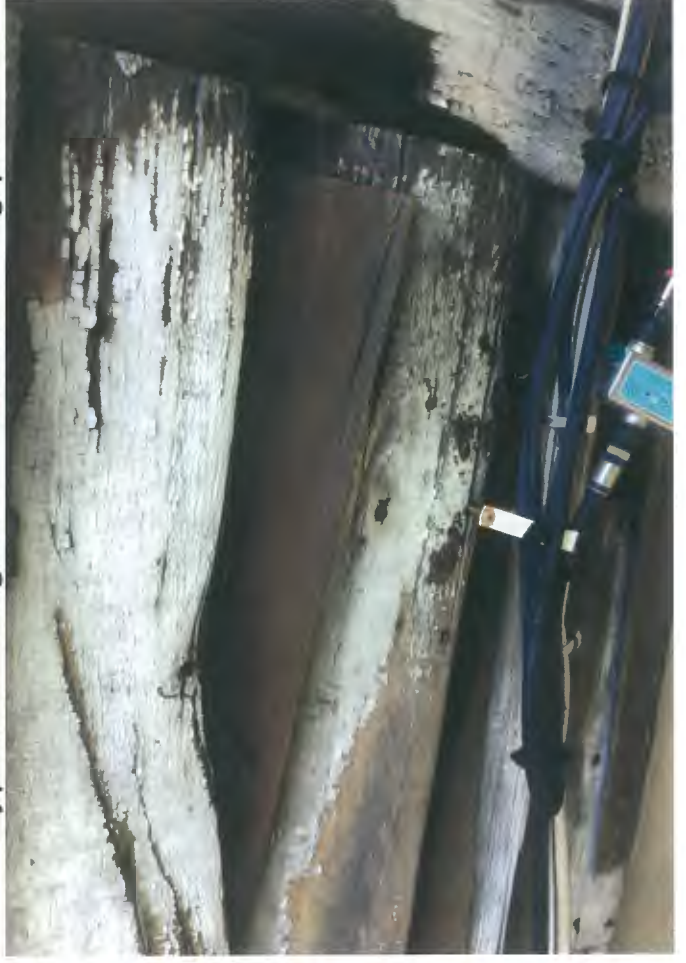

Typical damaged and rotted siding panels