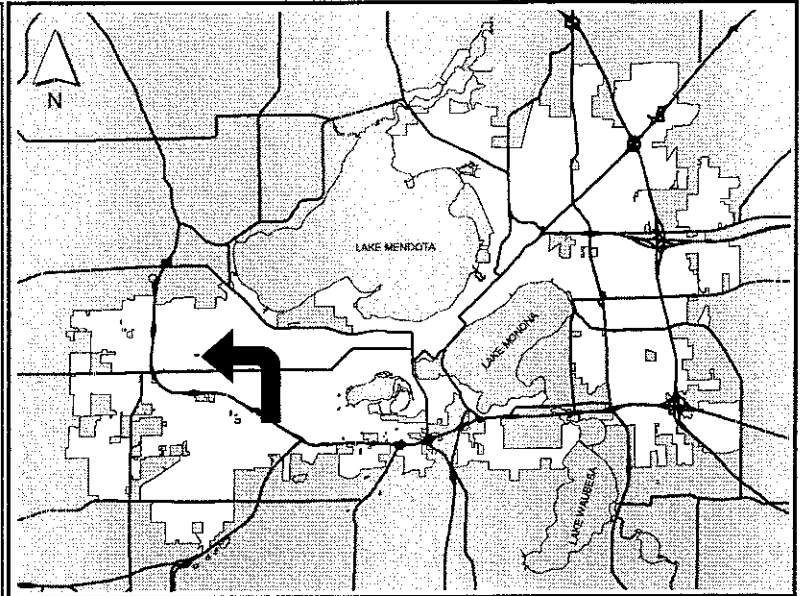

CITY OF MADISON Proposed Rezoning & Conditional Use

Location: 55 South Gammon Road
Applicant: Madison Metro School District/Paul Terranova - Wexford Ridge Neighborhood Center
From A District(s)
To R4 District(s)
Existing Use: Surface Parking Lot & Open Space
Proposed Use: Neighborhood Center
File No. _____
Public Hearing Dates:
Plan Commission 19 September 2005
Common Council 11 October 2005