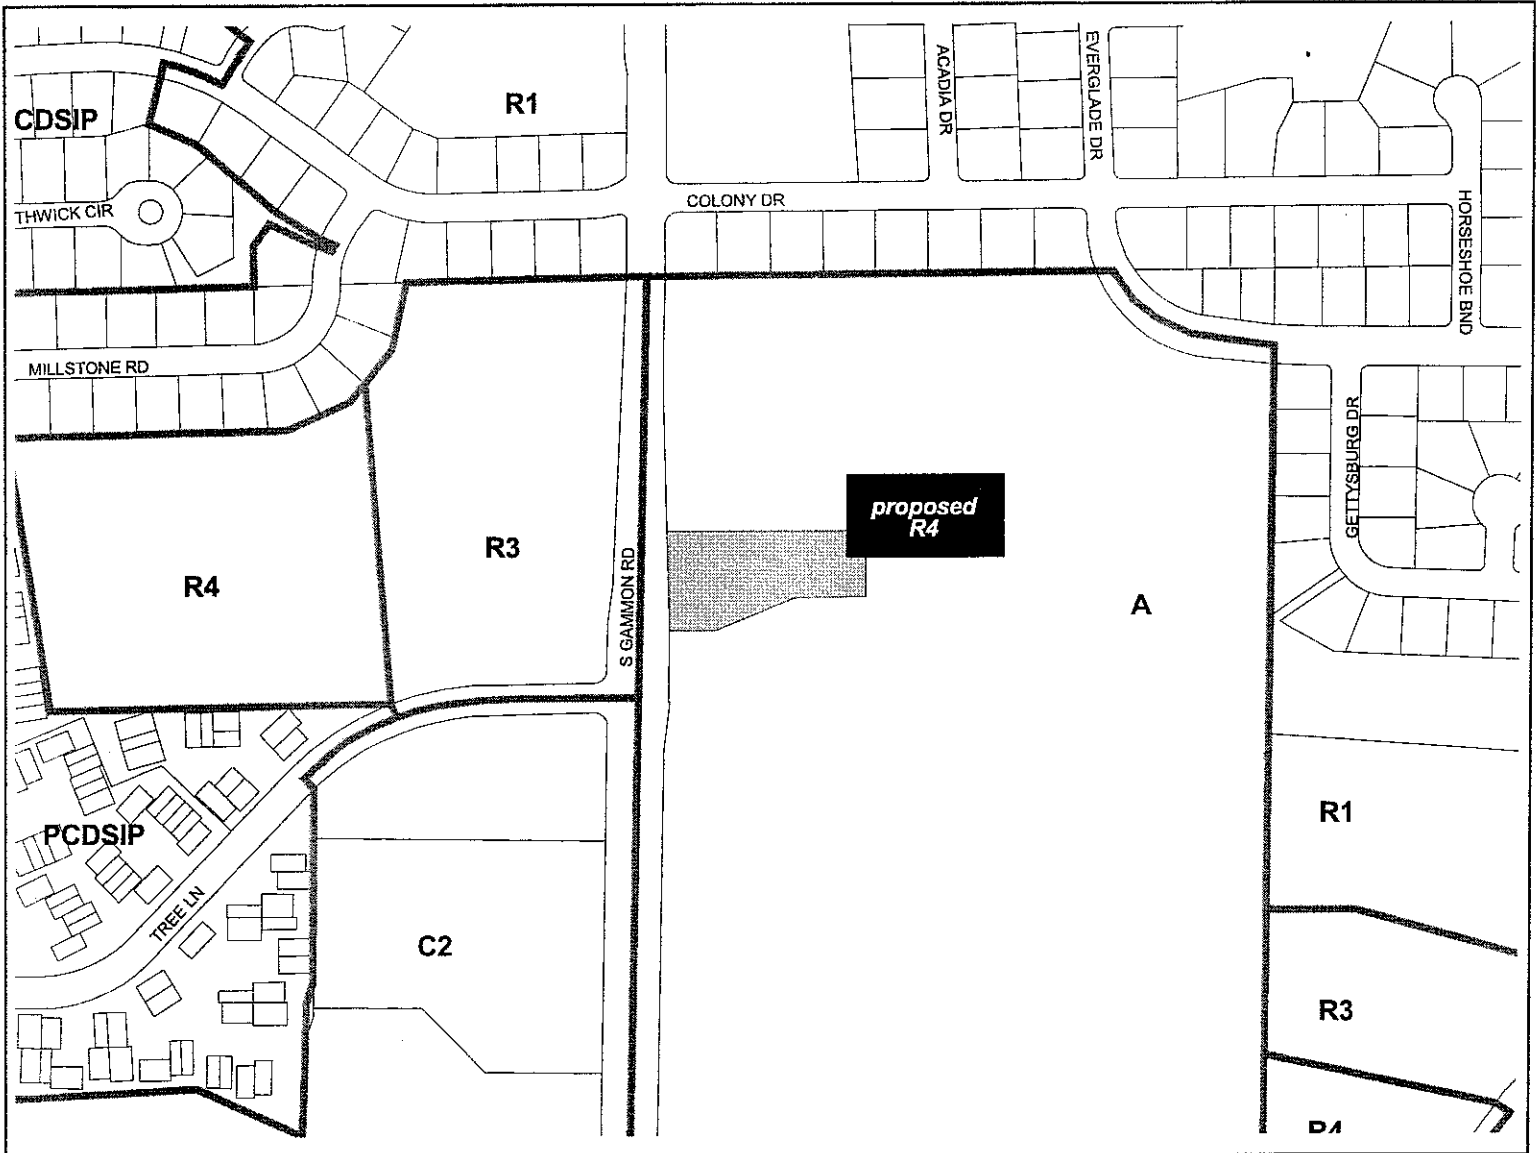

For Questions contact: Bill Roberts at: 266-5974 or broberts@cityofmadison.com City Planning at 266-4635