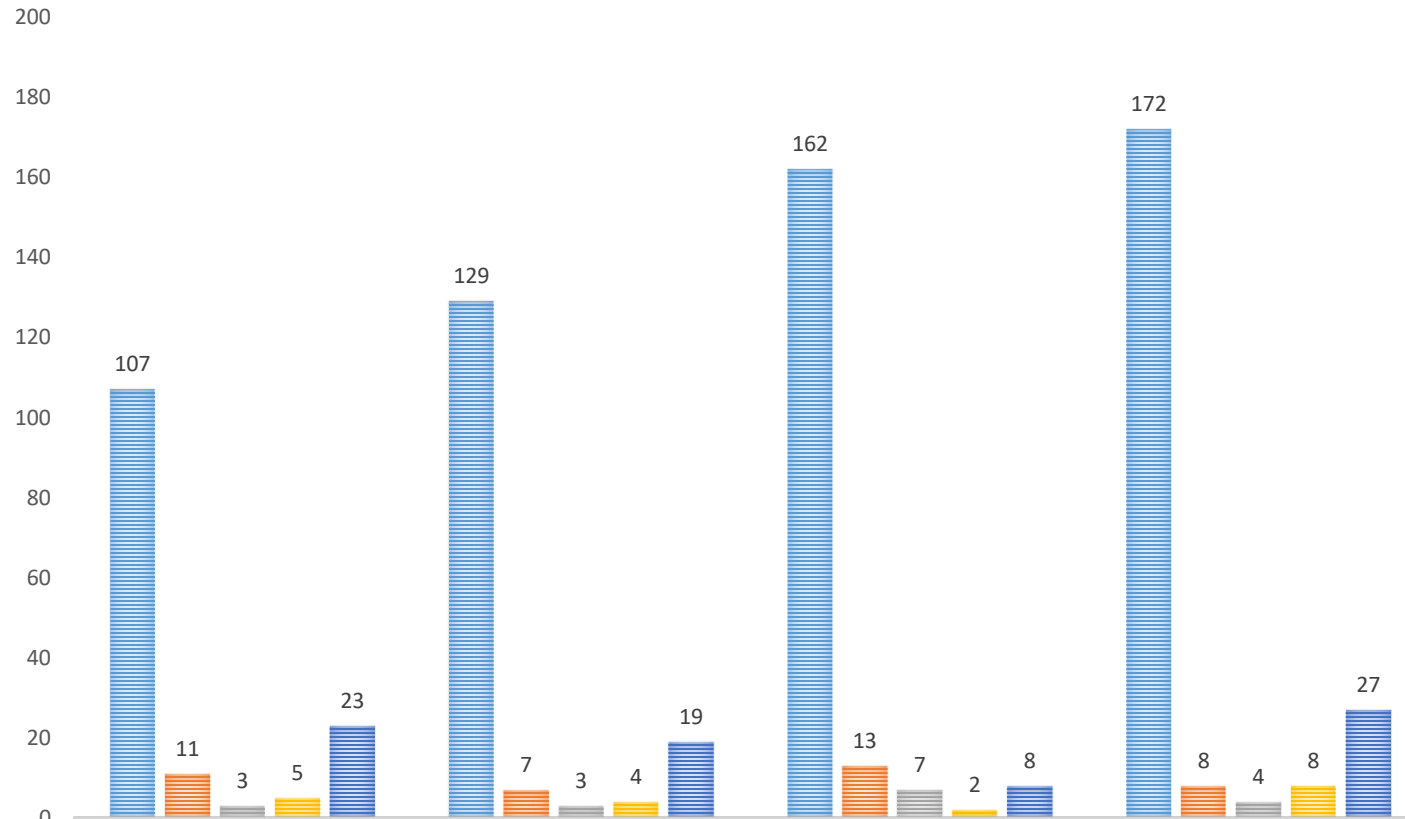

## FAKE ID DATA 2015-2018

■ All Incidents with Fake ID's   
 ■ All procuring incidents   
 ■ Procuring with Fake ID   
 ■ Citations Issued for Procuring   
 ■ Citations issued for False ID

	2015	2016	2017	2018
<span style="color: blue;">■</span> All Incidents with Fake ID's	107	129	162	172
<span style="color: orange;">■</span> All procuring incidents	11	7	13	8
<span style="color: gray;">■</span> Procuring with Fake ID	3	3	7	4
<span style="color: yellow;">■</span> Citations Issued for Procuring	5	4	2	8
<span style="color: blue;">■</span> Citations issued for False ID	23	19	8	27