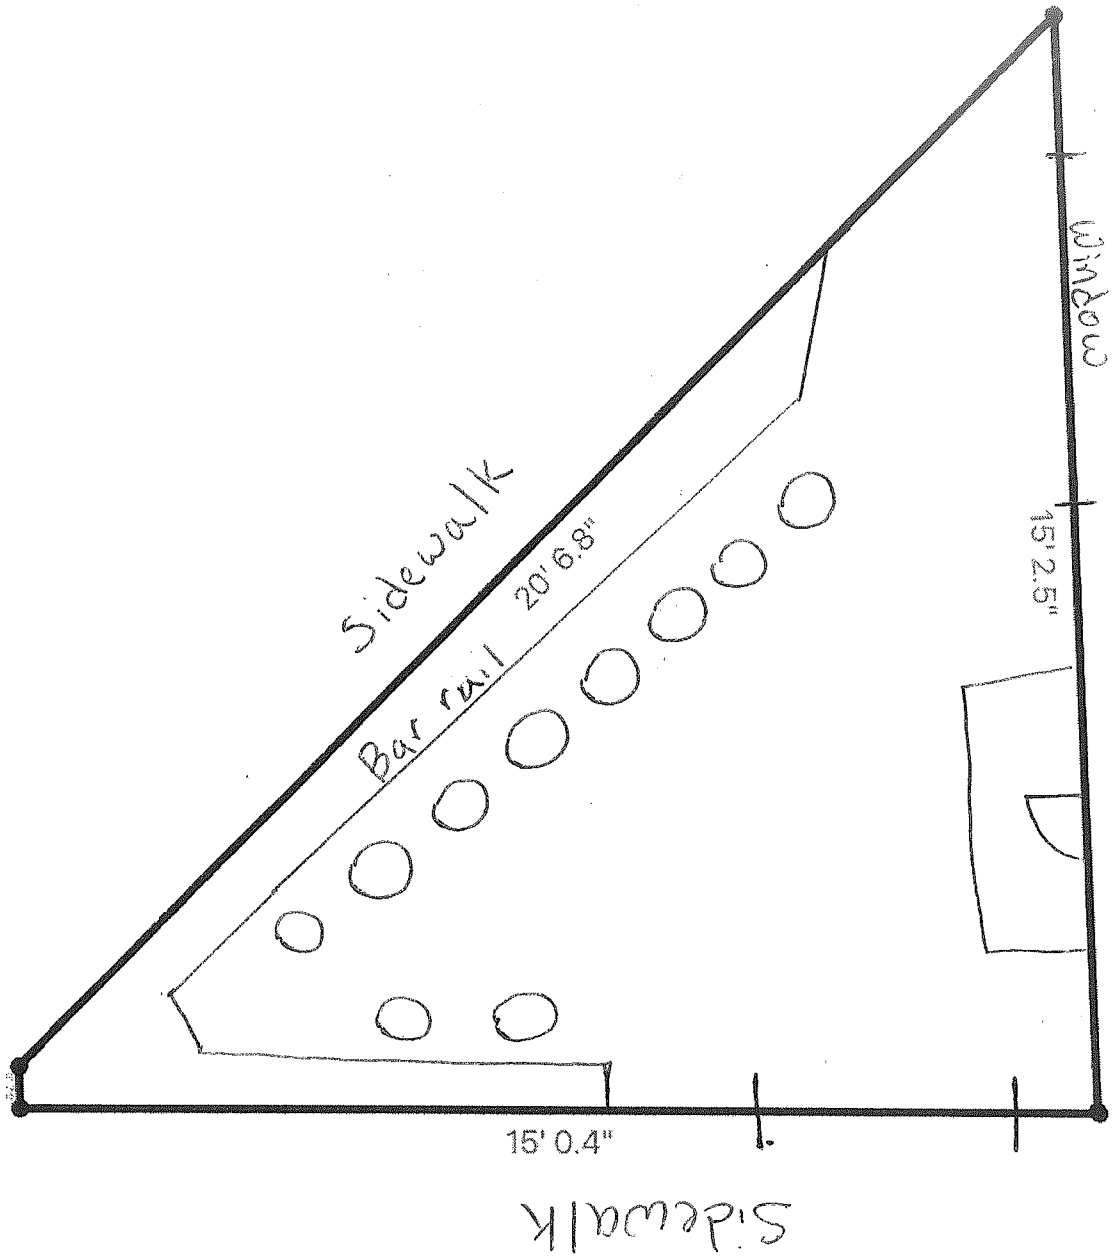

Google

front patio

118.67 ft²

51' 4.7"

O = stools