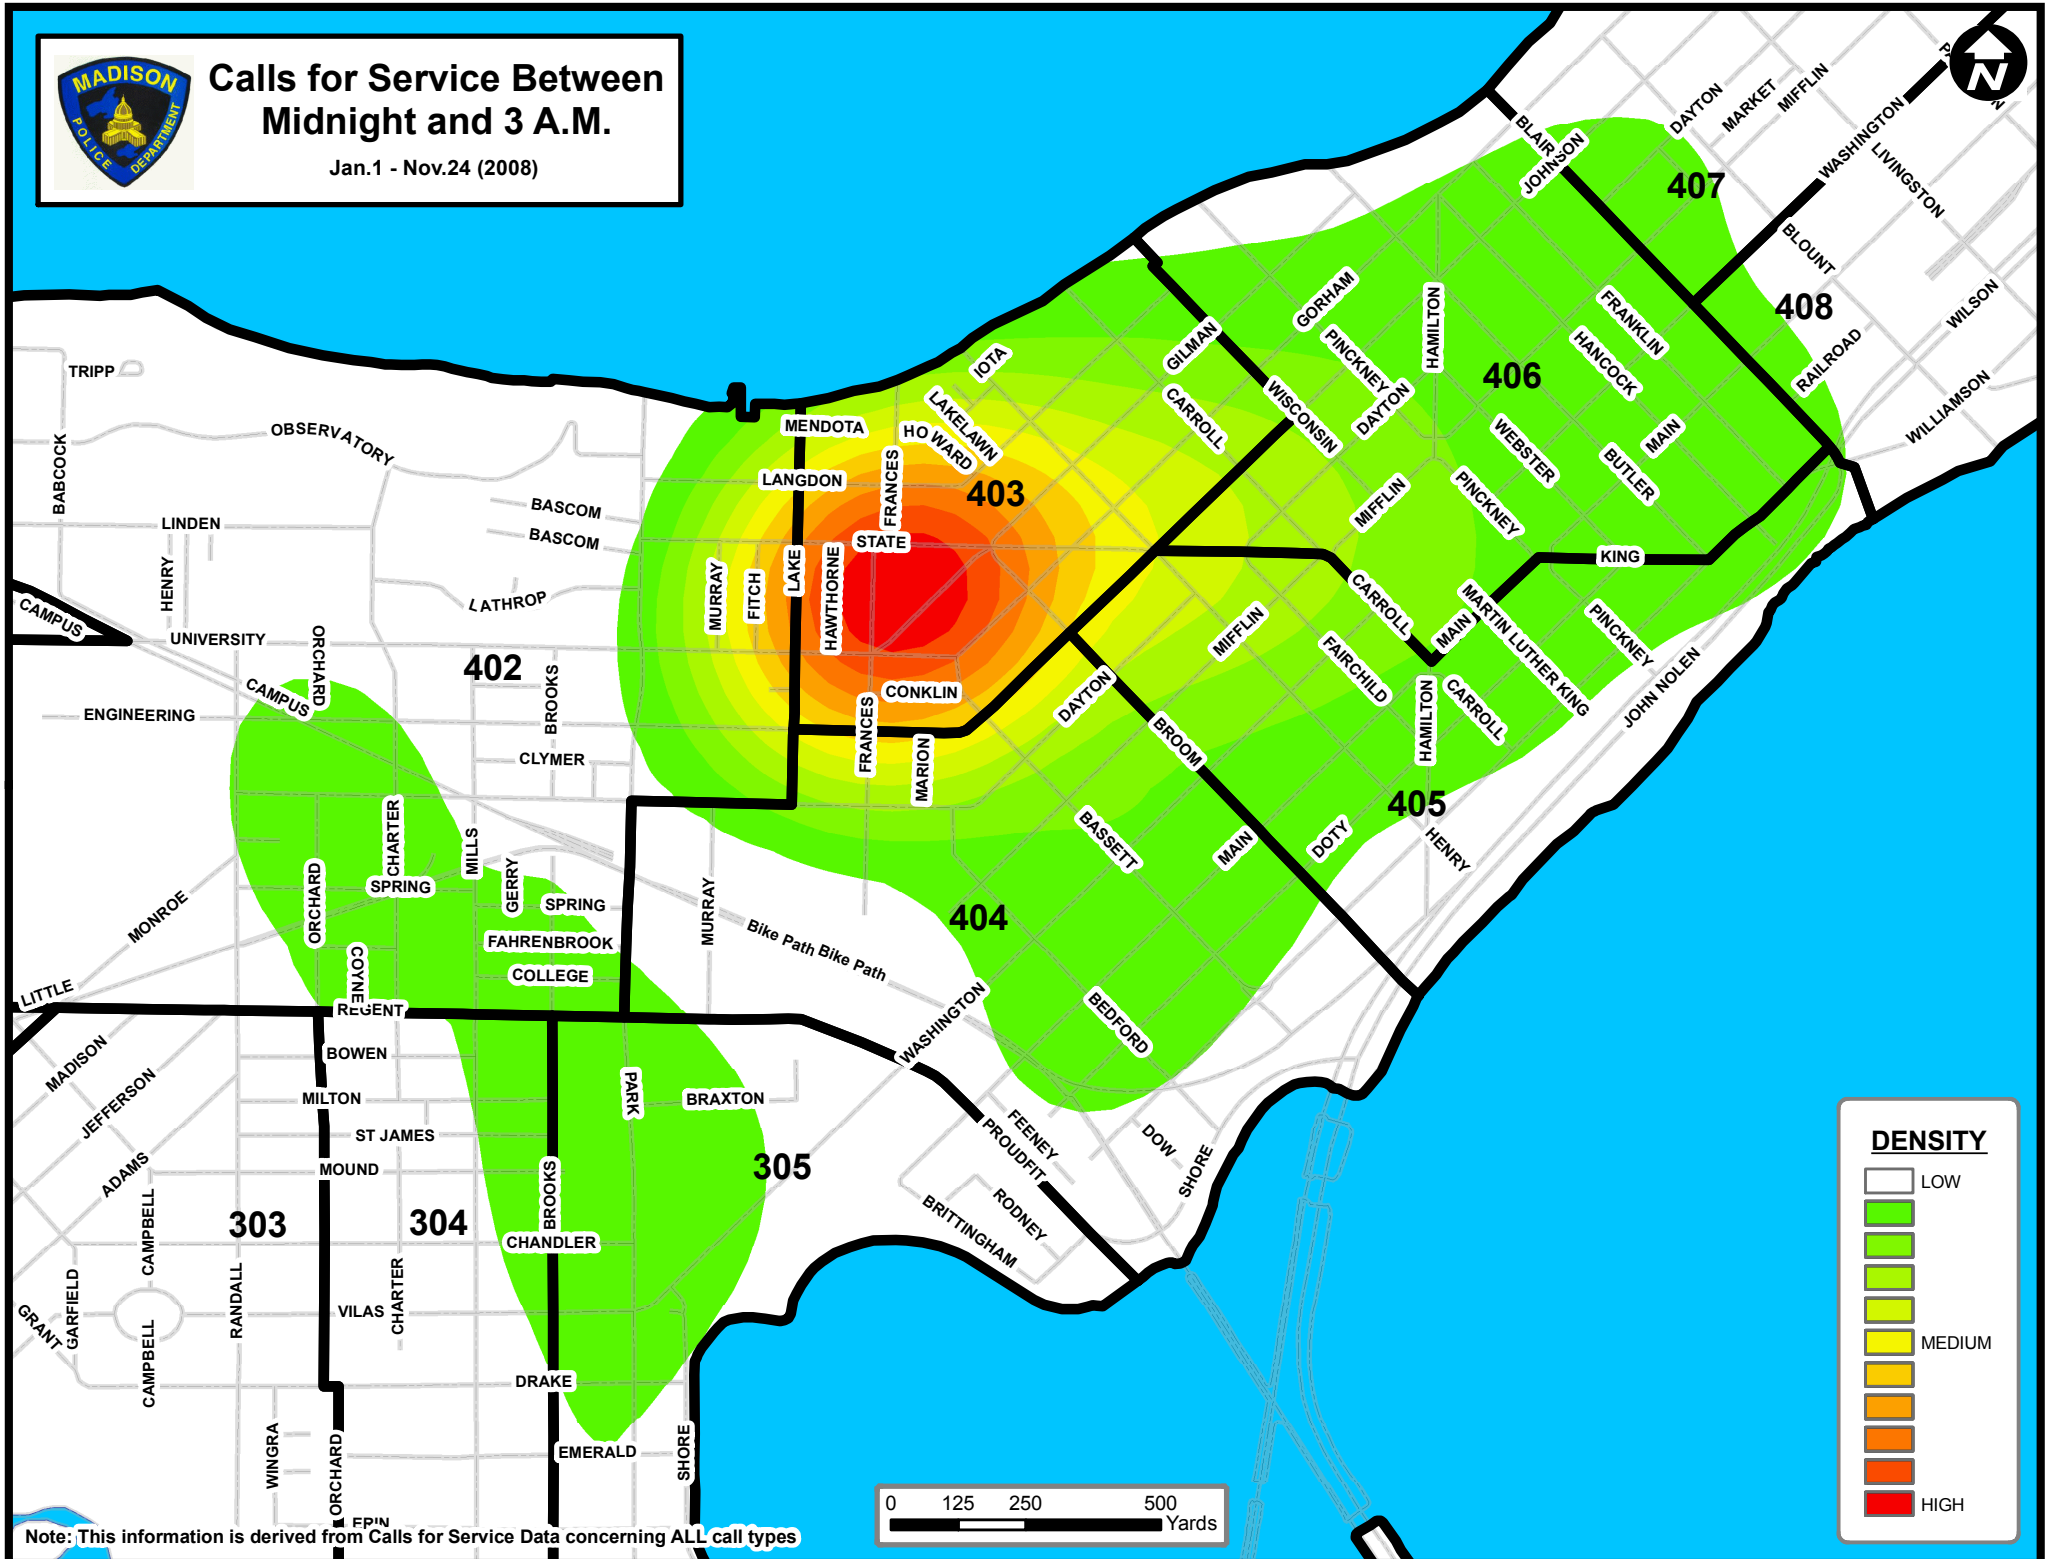

# Calls for Service Between Midnight and 3 A.M.

Jan.1 - Nov.24 (2008)

Note: This information is derived from Calls for Service Data concerning ALL call types