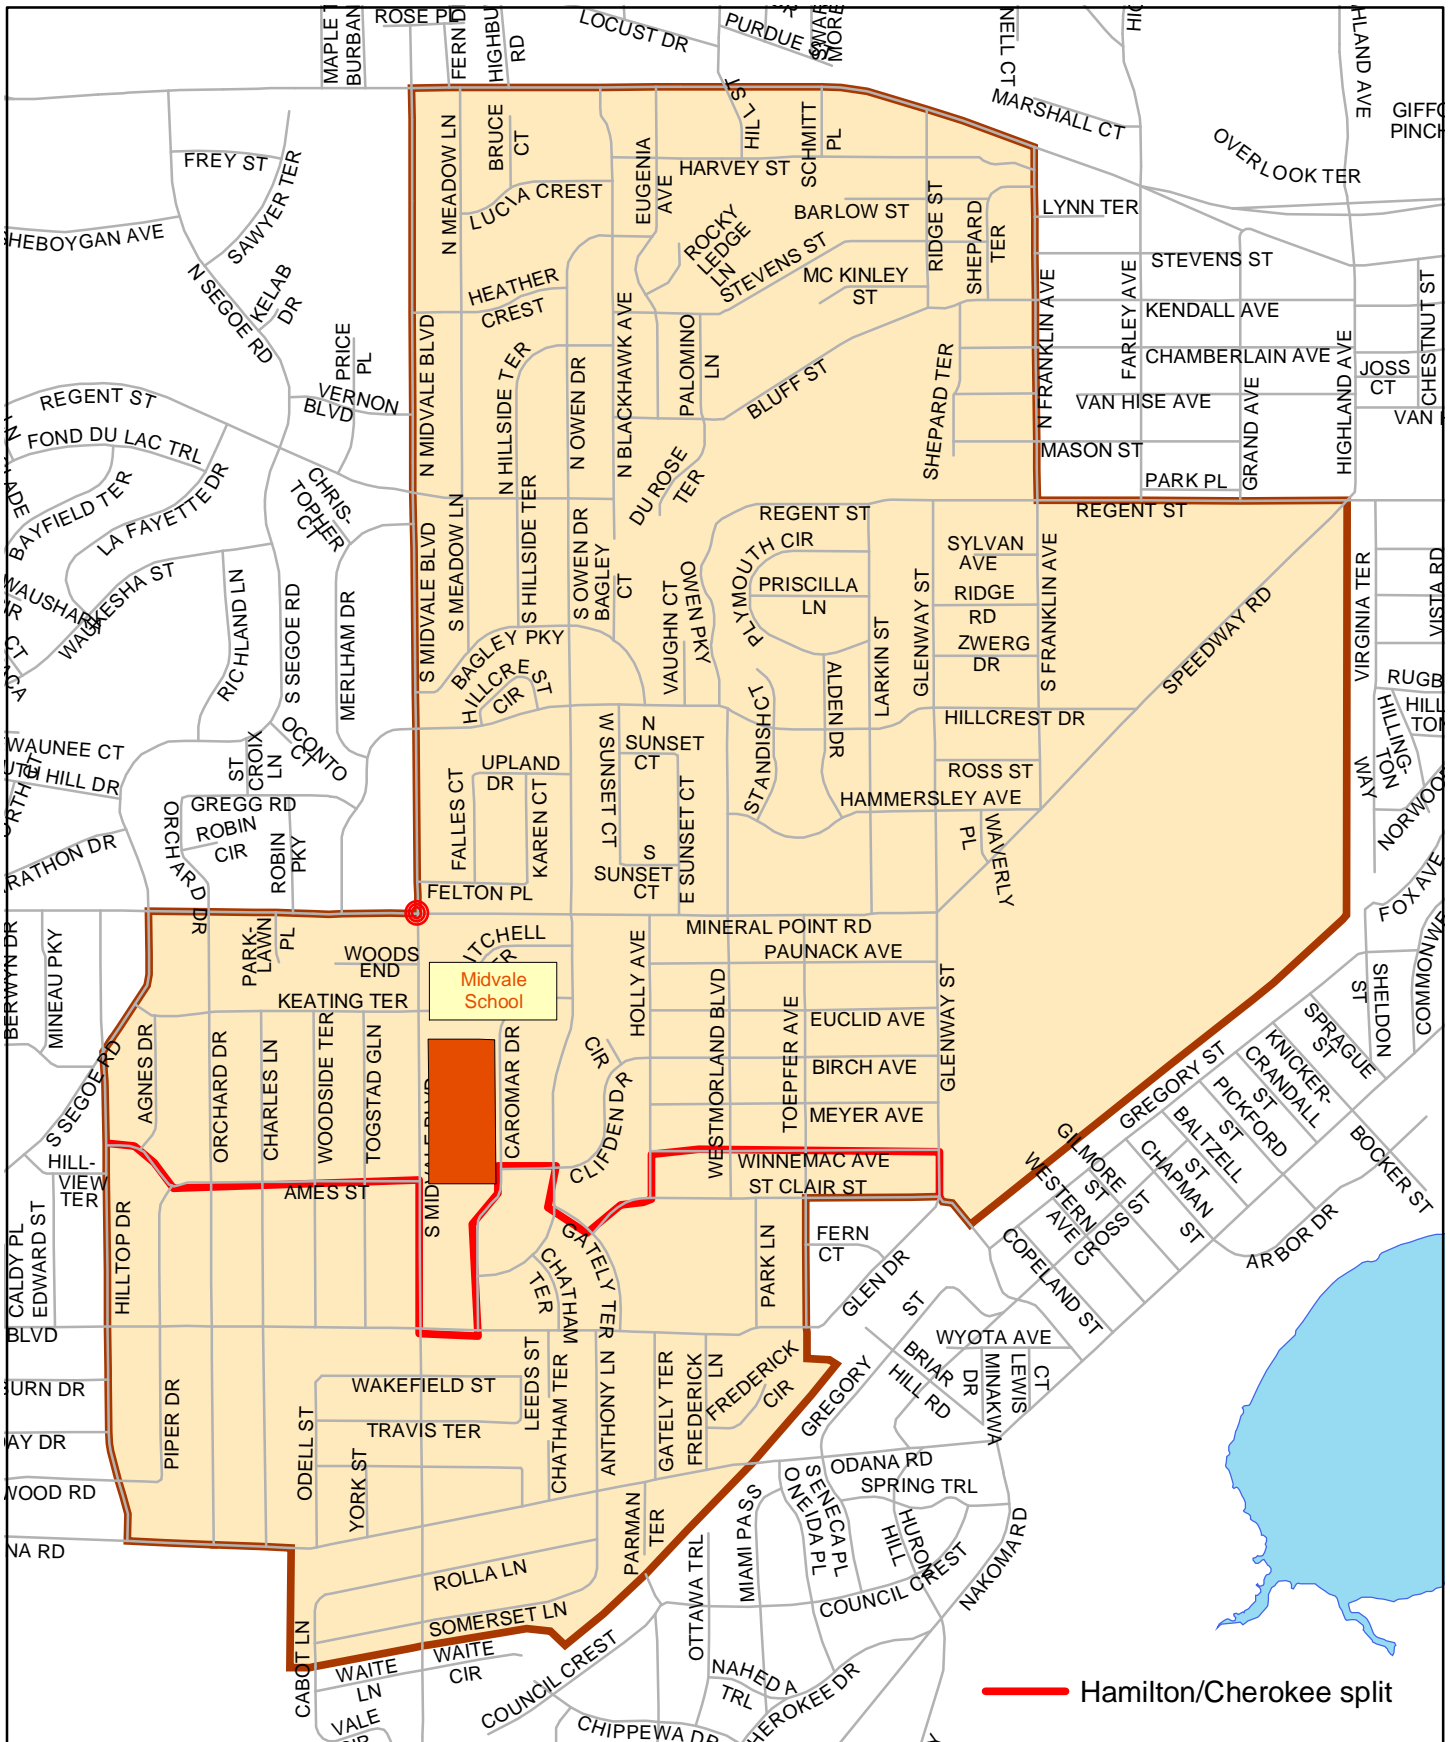

Midvale Elementary

502 Caromar Drive
Madison, WI 53711
(608) 204-6700

The Madison School District assumes no legal liability for the accuracy, completeness, or usefulness of any of the information contained on this map.

 Adult School Crossing
Guard location in review

 Hamilton/Cherokee split