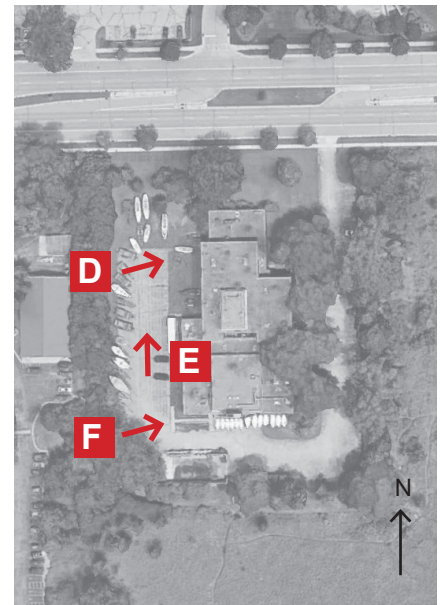

EXISTING PHOTOS

6101 Mineral Point
DEMOLITION APPLICATION
University of Wisconsin-Madison Facilities Planning & Management
P:\MAJOR\PROJECTS\ACTIVE\Vet Med Expansion - 18HZH\Building Removal\5707 MineralPointRd

EXISTING PHOTOS

6101 Mineral Point
DEMOLITION APPLICATION
University of Wisconsin-Madison Facilities Planning & Management
P:\MAJOR\PROJECTS\ACTIVE\Vet Med Expansion - 18H2H\Building Removal\5707 MineralPointRd