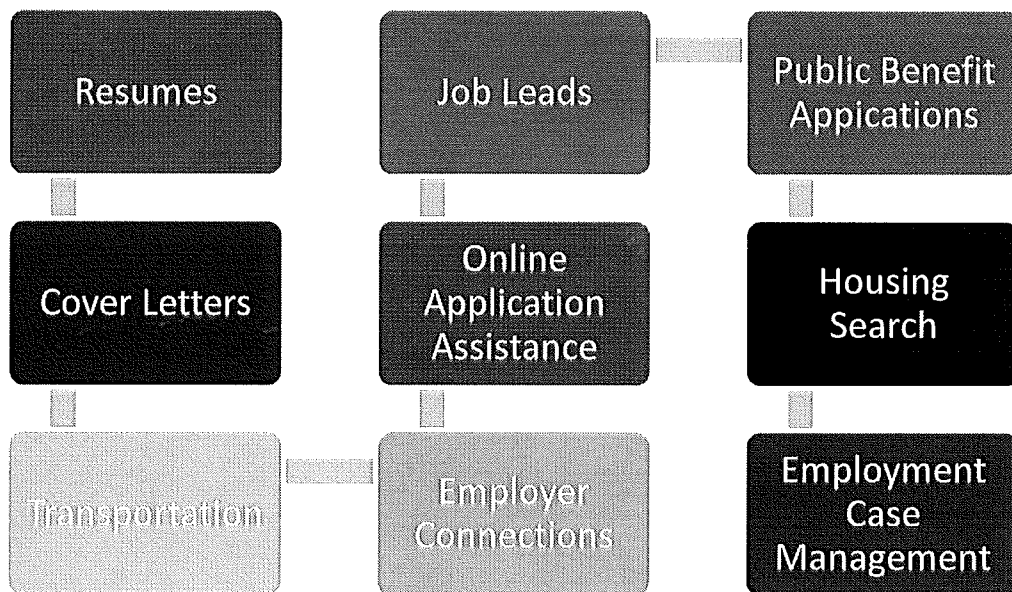

JOB SHOP

EXPERIENCE THE COLLECTIVE...

@ MEADOWOOD NEIGHBORHOOD CENTER

(5734 RAYMOND ROAD)

EVERY WEDNESDAY: 10 - NOON

DROP IN FOR THESE OPTIONS AND MORE !!!!!

A COLLABORATION OF: