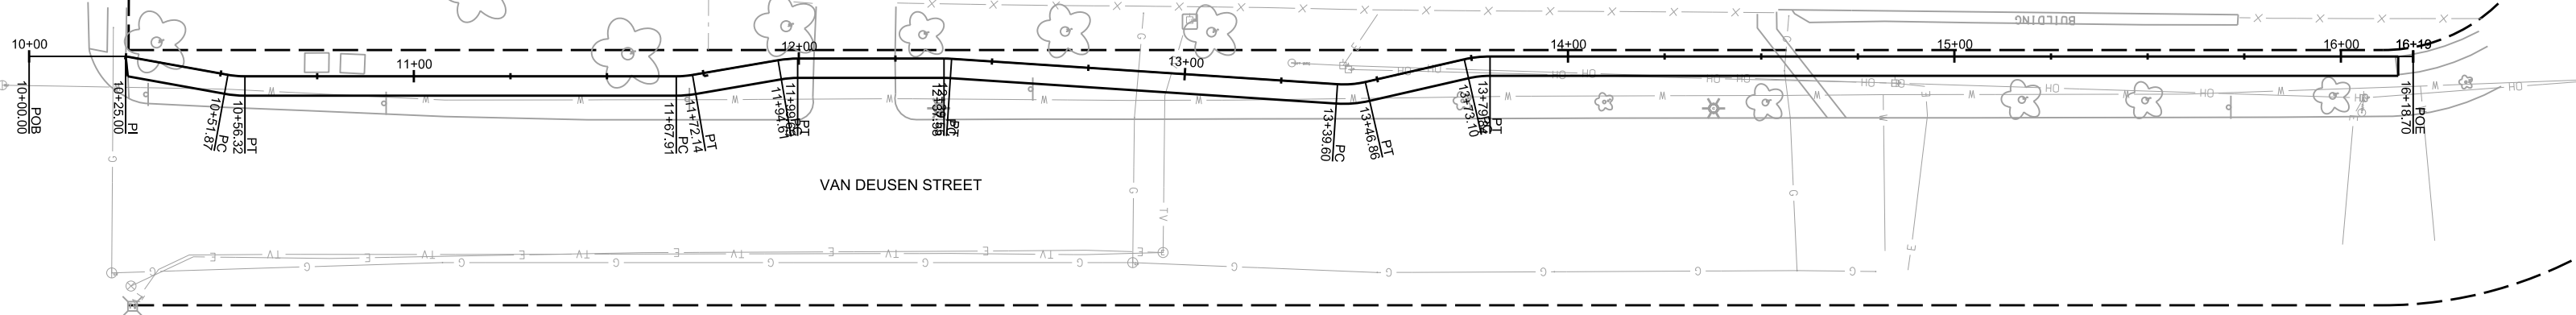

COLBY STREET

SAYLE STREET

0709-252-0612-4
LEDESMA, DOMINIC J
LUCIA C LEDESMA
1123 Colby St

0709-252-0601-7
CITY OF MADISON TRAFFIC
DOT FIELD OPERATIONS CNTR
1120 Sayle St

VAN DEUSEN STREET

BUILDING