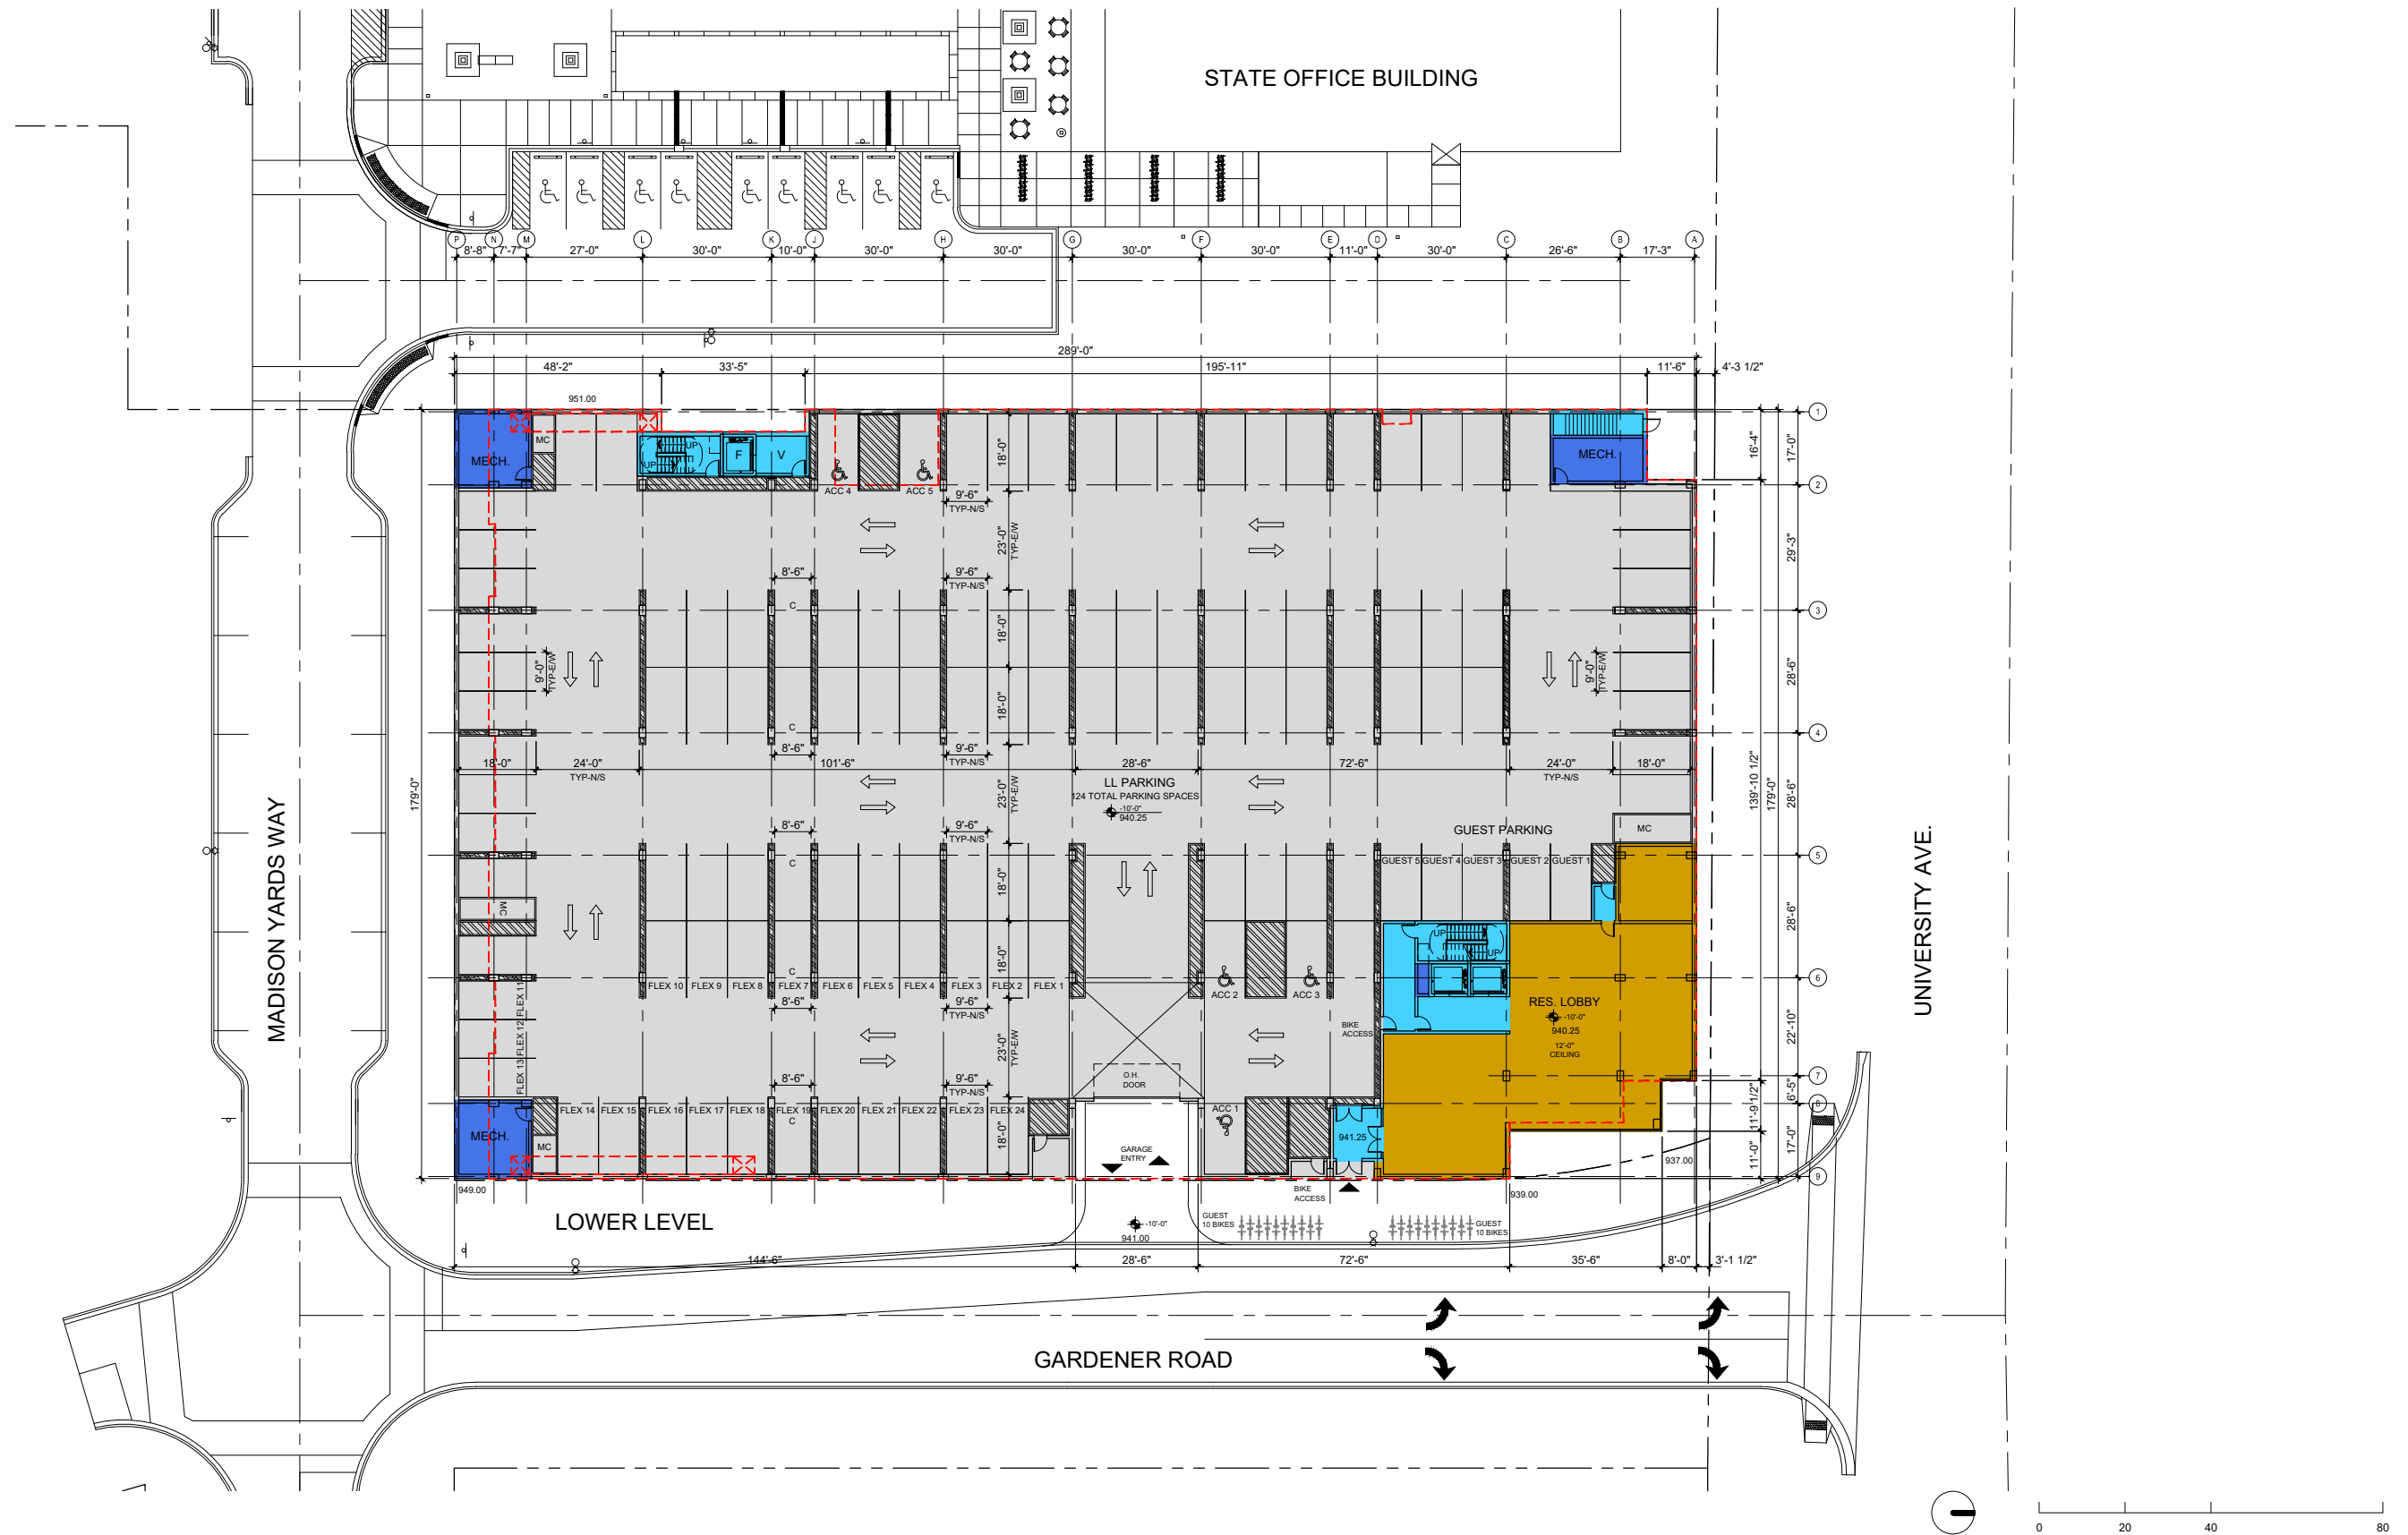

Architecture + Planning
217 N Jefferson Street,
Suite #400
Chicago, IL 60661
888.456.5849
ktgy.com

MADISON YARDS
MADISON, WI # 2017-0922

BLOCK 3 - UDC - PD/SIP SUBMITTAL
JANUARY 22, 2020

LOWER LEVEL FLOOR PLAN

A1.0