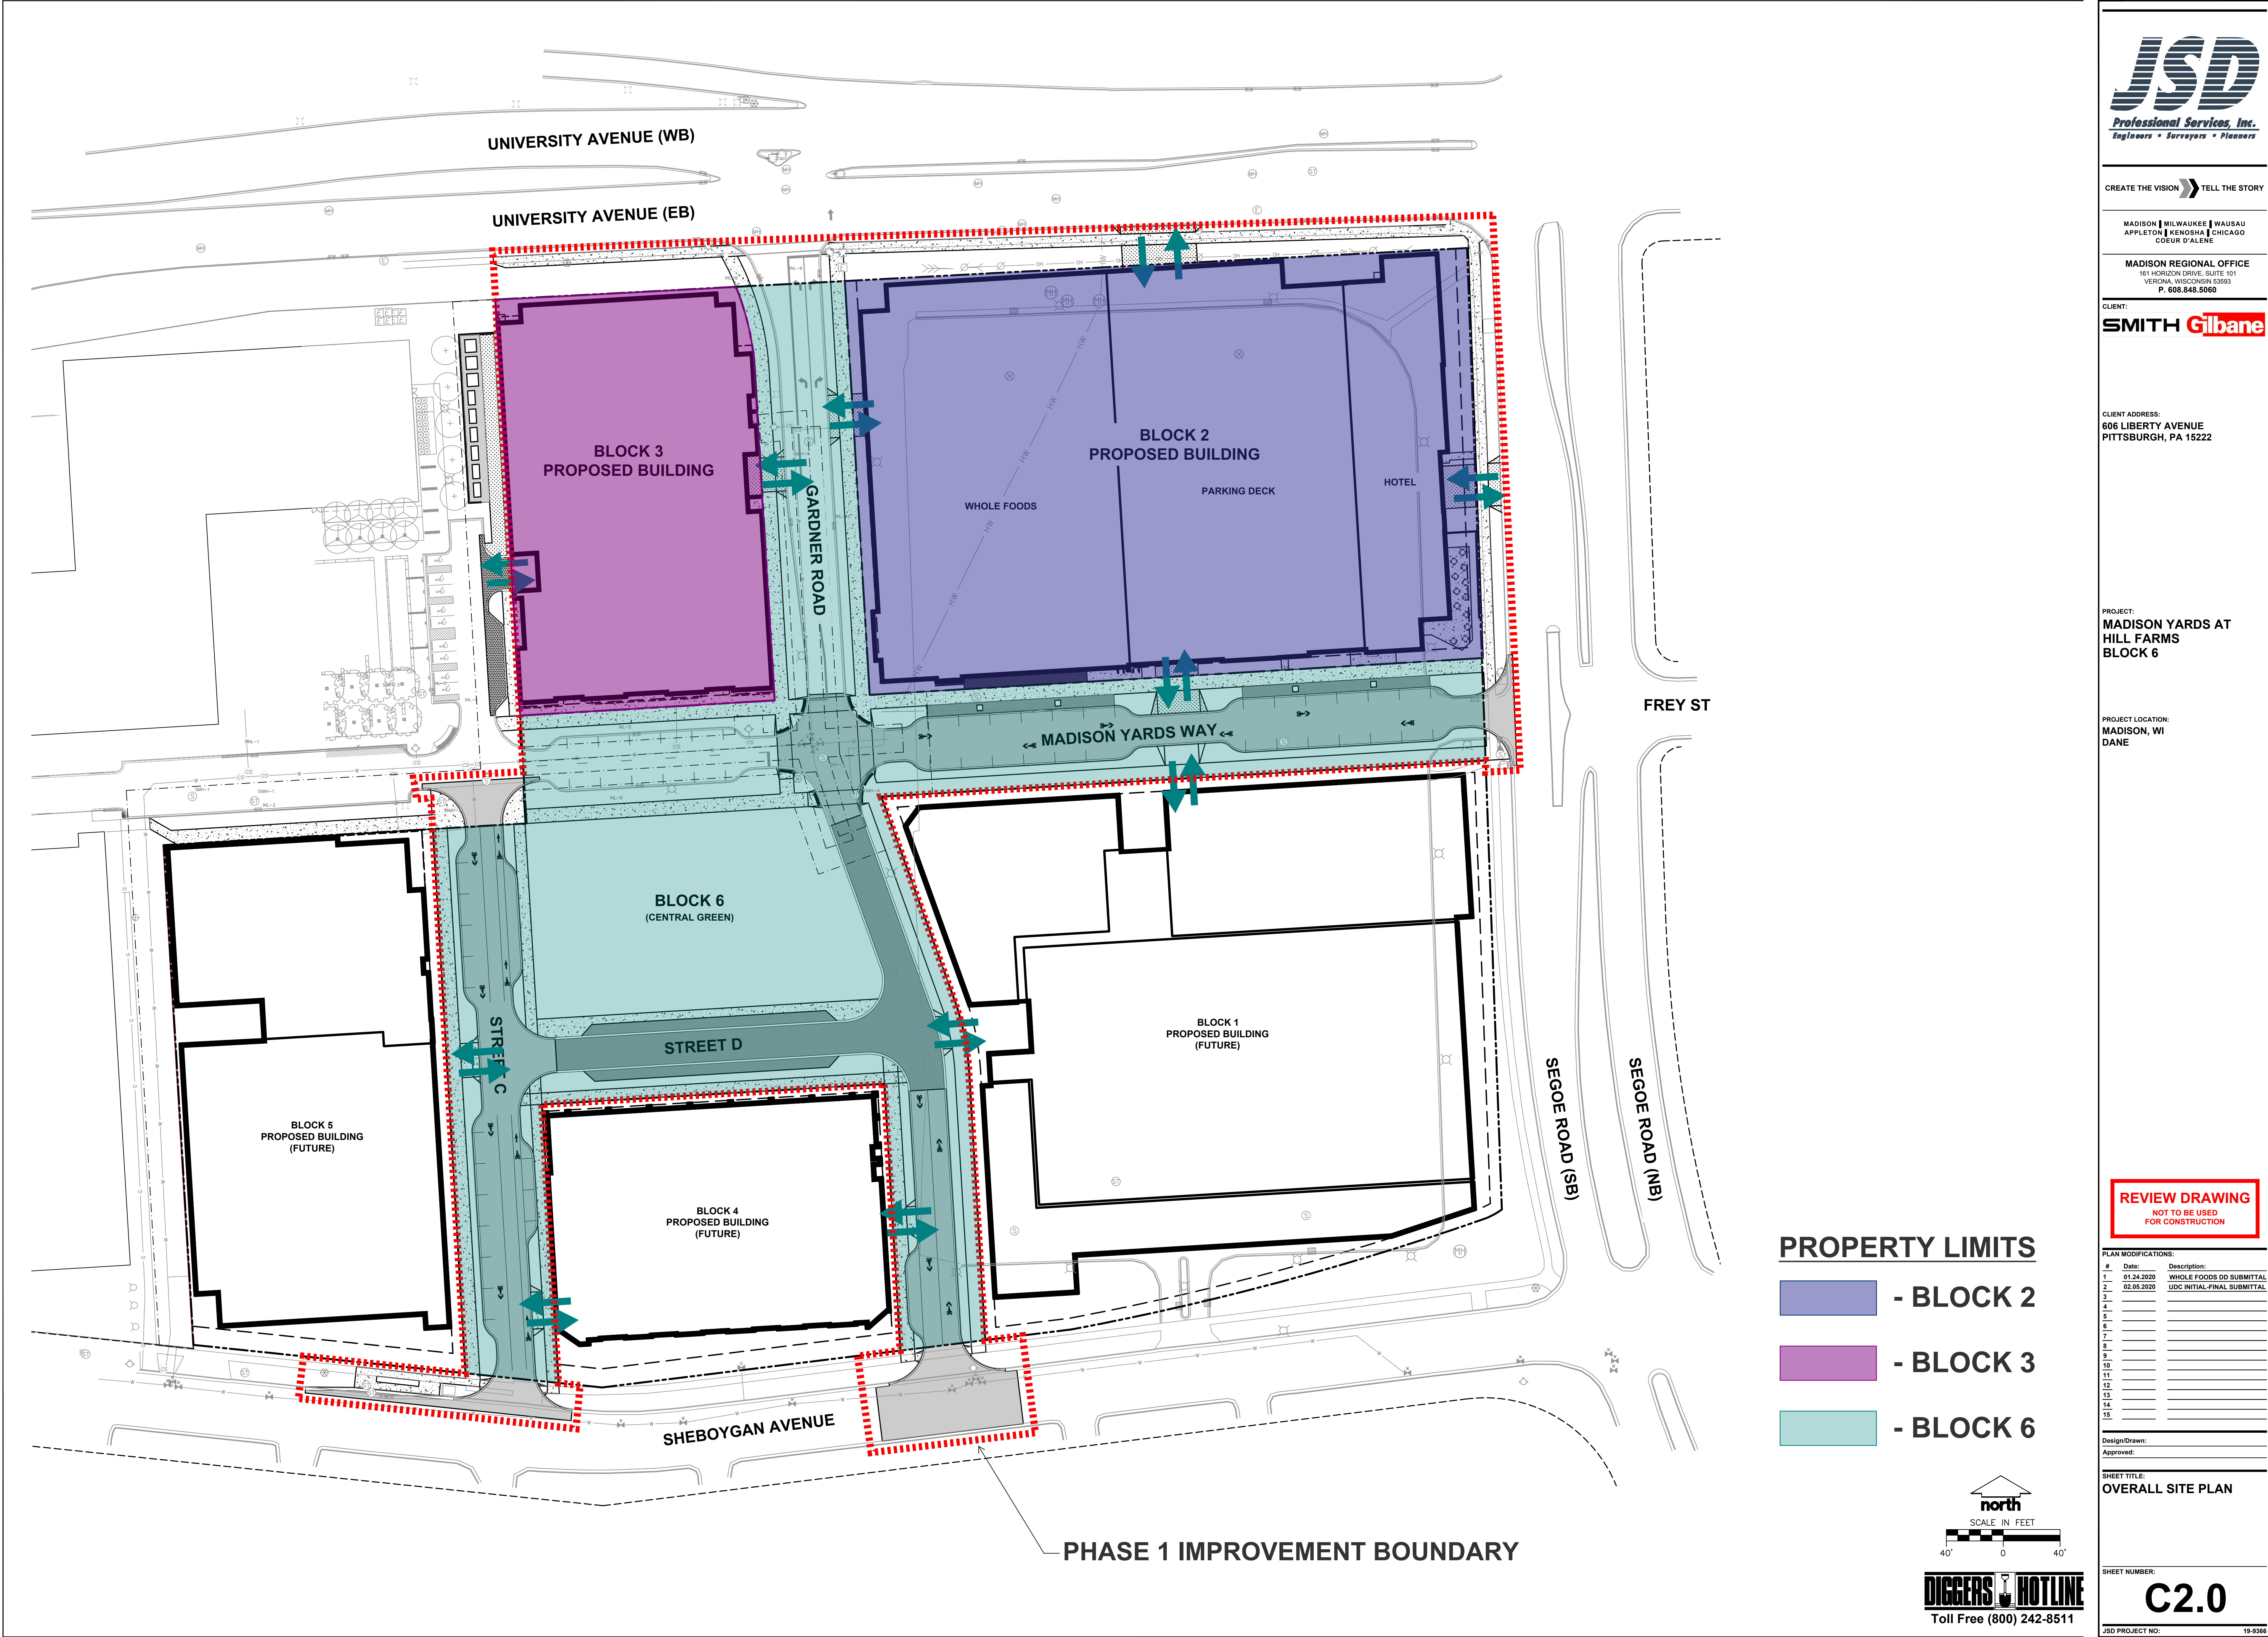

REVIEW DRAWING
NOT TO BE USED
FOR CONSTRUCTION

PLAN MODIFICATIONS:

#	Date	Description
1	01.24.2020	WHOLE FOODS DD SUBMITTAL
2	02.05.2020	UDC INITIAL-FINAL SUBMITTAL
3		
4		
5		
6		
7		
8		
9		
10		
11		
12		
13		
14		
15		

Design/Drawn:
Approved:

SHEET TITLE:
OVERALL SITE PLAN

SHEET NUMBER:
C2.0

JSD PROJECT NO: 19-0366

PROPERTY LIMITS

- BLOCK 2
- BLOCK 3
- BLOCK 6

DIGGERS HOTLINE
Toll Free (800) 242-8511

PHASE 1 IMPROVEMENT BOUNDARY

File: L:\2019\190366\DWG\Sheet190366_Bulk_C2.0_Site_Plan.dwg Layout: C2.0_Site_Plan.dwg Plot: Jan 22, 2020 7:17am Xref: