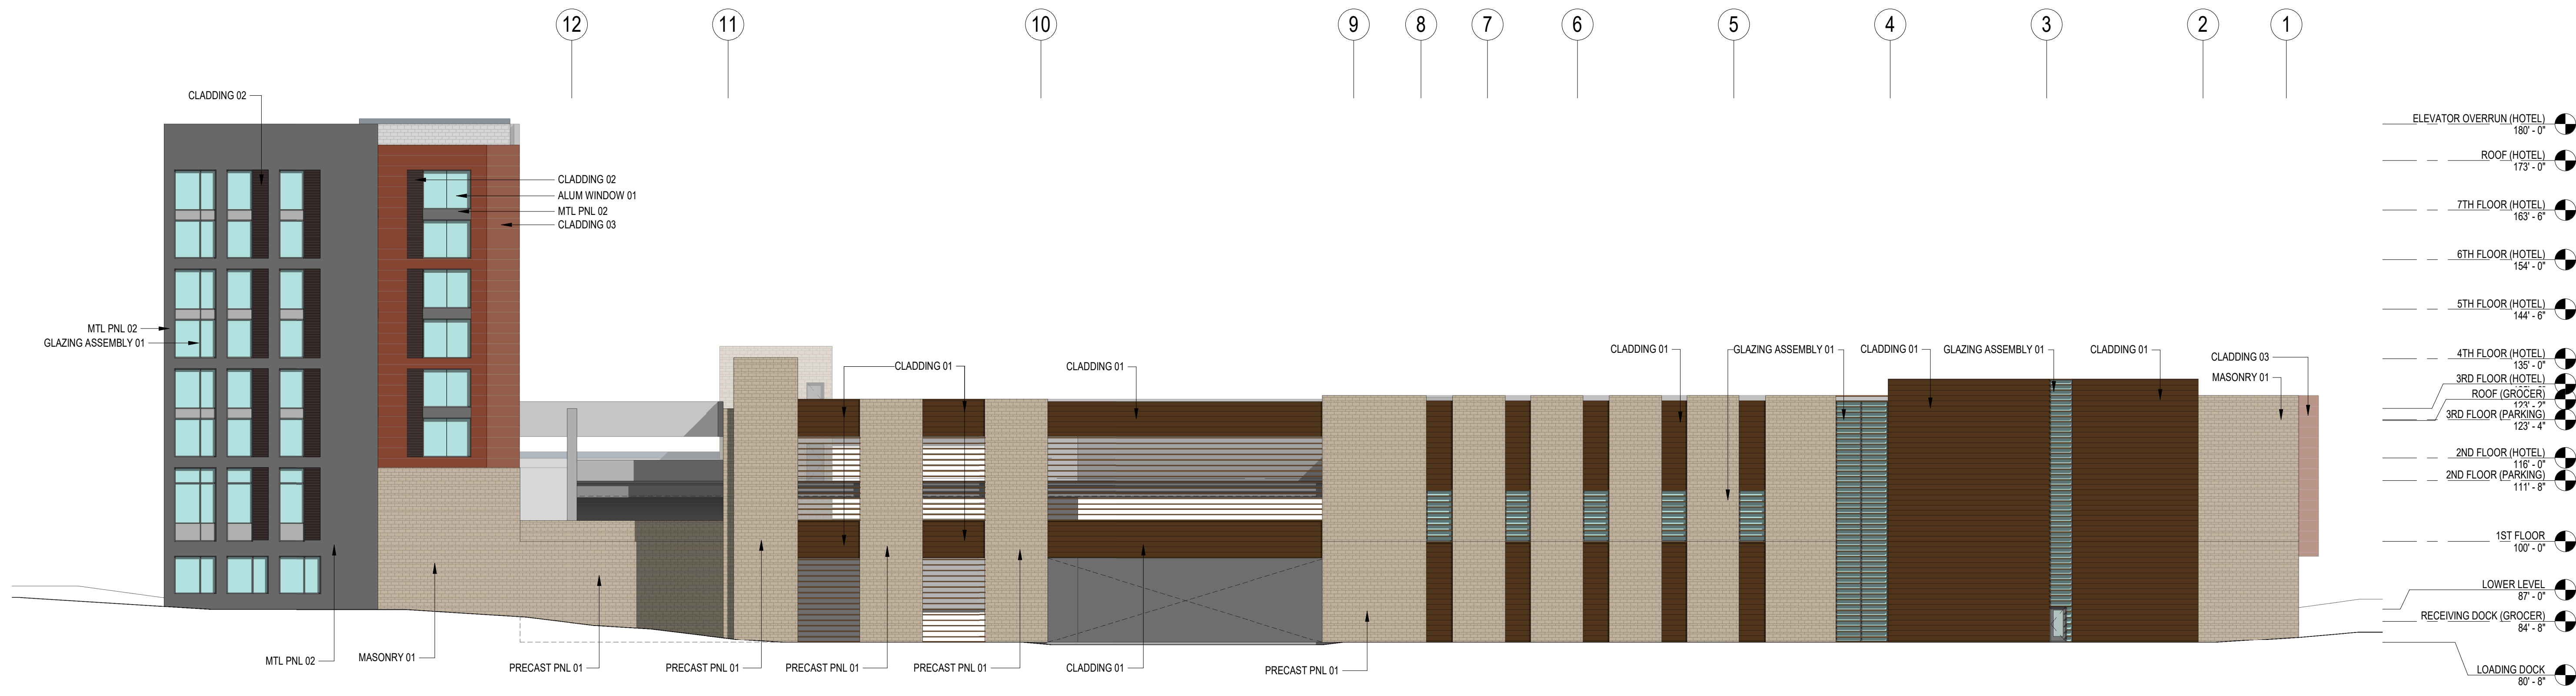

KEYNOTES - ASSEMBLIES & COMPONENTS	
ALUM WINDOW 01	ALUMINUM FRAMED UNIT WINDOW
CLADDING 01	PANELIZED SIDING
CLADDING 02	PANELIZED SIDING
CLADDING 03	PANELIZED CLADDING SYSTEM
GLAZING ASSEMBLY 01	ALUMINUM FRAMED ENTRANCES AND STOREFRONTS. KAWNEER 601T GLAZING SYSTEM BASIS OF DESIGN.
MASONRY 01	UNIT MASONRY
MTL PNL 02	ALUMINUM COMPOSITE METAL PANEL
PRECAST PNL 01	PRECAST PANEL 01 - PRECAST WALL PANEL W/ MASONRY LOOK FORMLINER COLOR AND TEXTURE TO MATCH MASONRY 01

1 NORTH ELEVATION
1/16" = 1'-0"
SCALE: 1/16" = 1'-0"