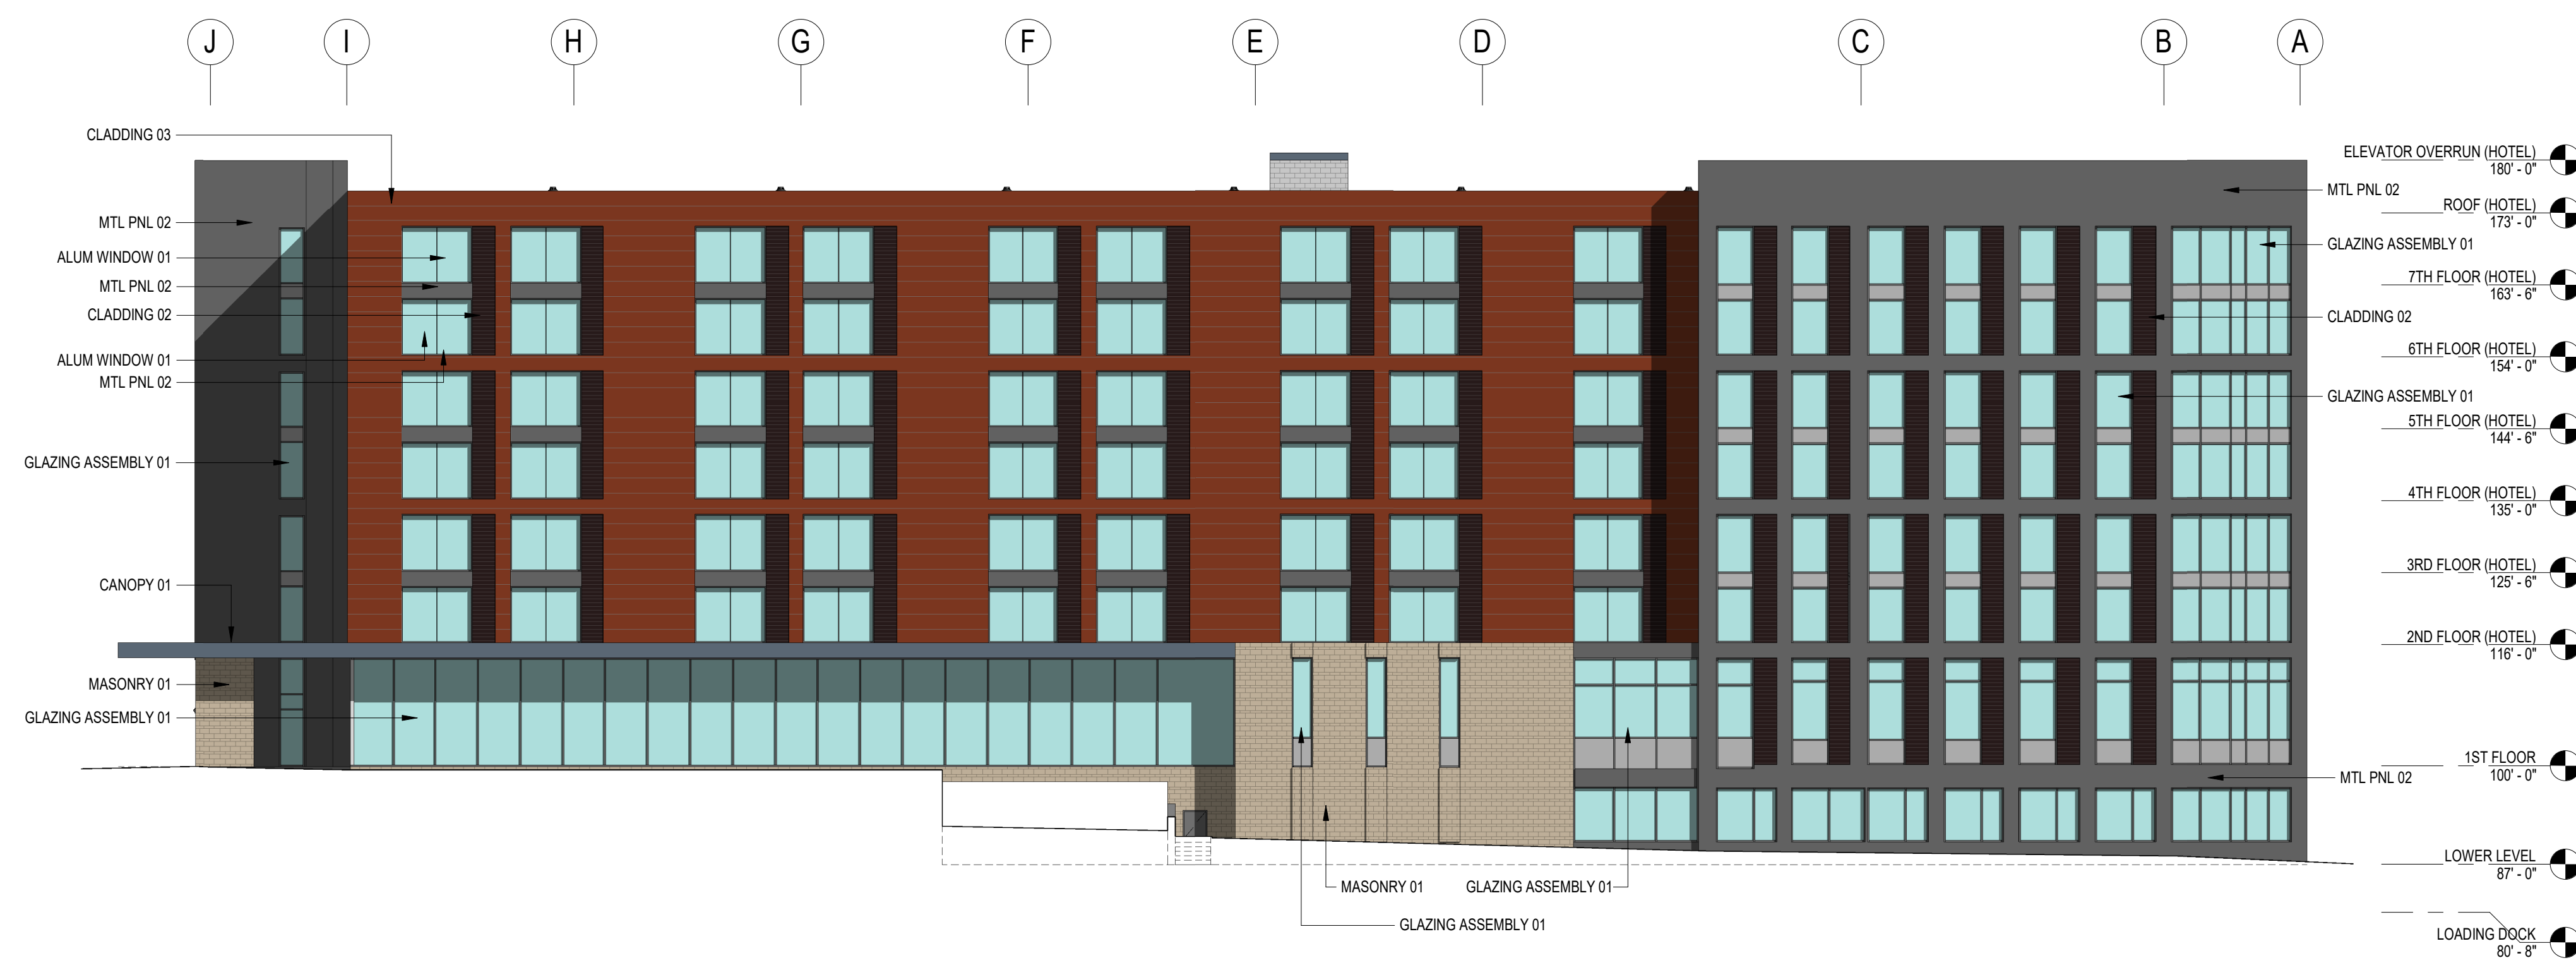

1 EAST ELEVATION (HOTEL)
 1/16" = 1'-0"
 SCALE: 1/16" = 1'-0"

2 WEST ELEVATION (WHOLE FOODS)
 1/16" = 1'-0"
 SCALE: 1/16" = 1'-0"

EXTERIOR ELEVATIONS

Block 2: Grocer Concept Image

Madison Yards Way at Gardener Road Looking NE