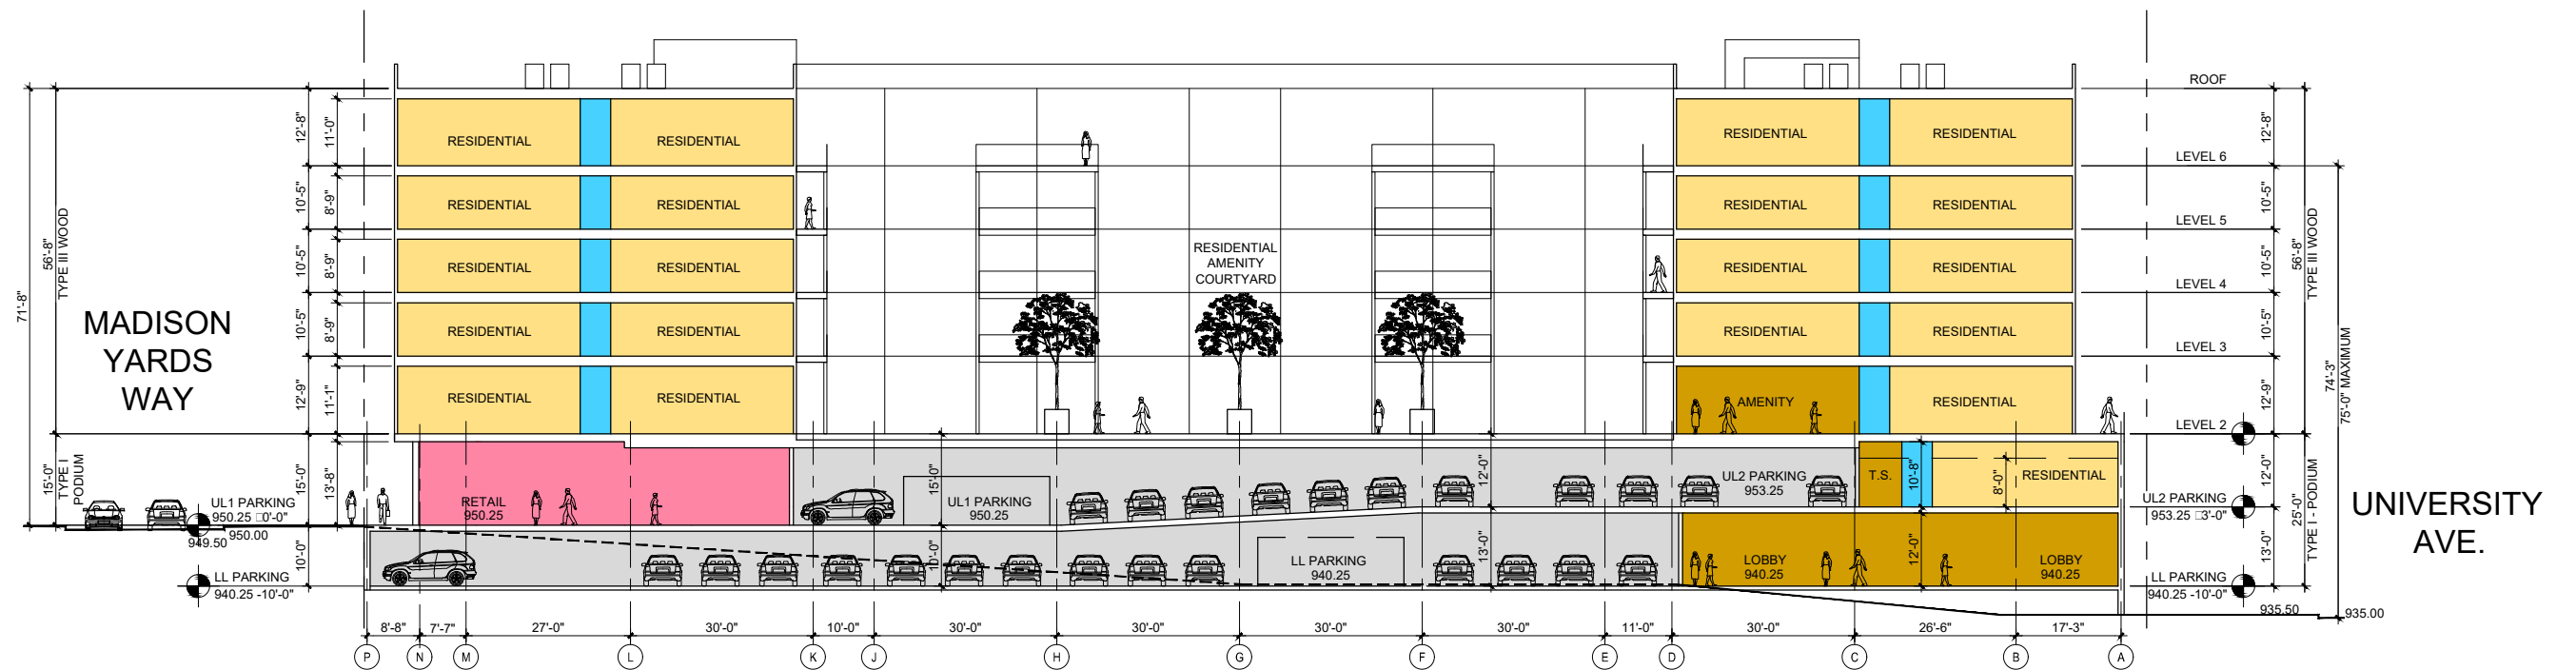

Architecture + Planning
217 N Jefferson Street,
Suite #400
Chicago, IL 60661
888.456.5849
ktgy.com

MADISON YARDS
MADISON, WI # 2017-0922

BLOCK 3 - UDC - PD/SIP SUBMITTAL
JANUARY 22, 2020

N-S BUILDING SECTION

A1.5