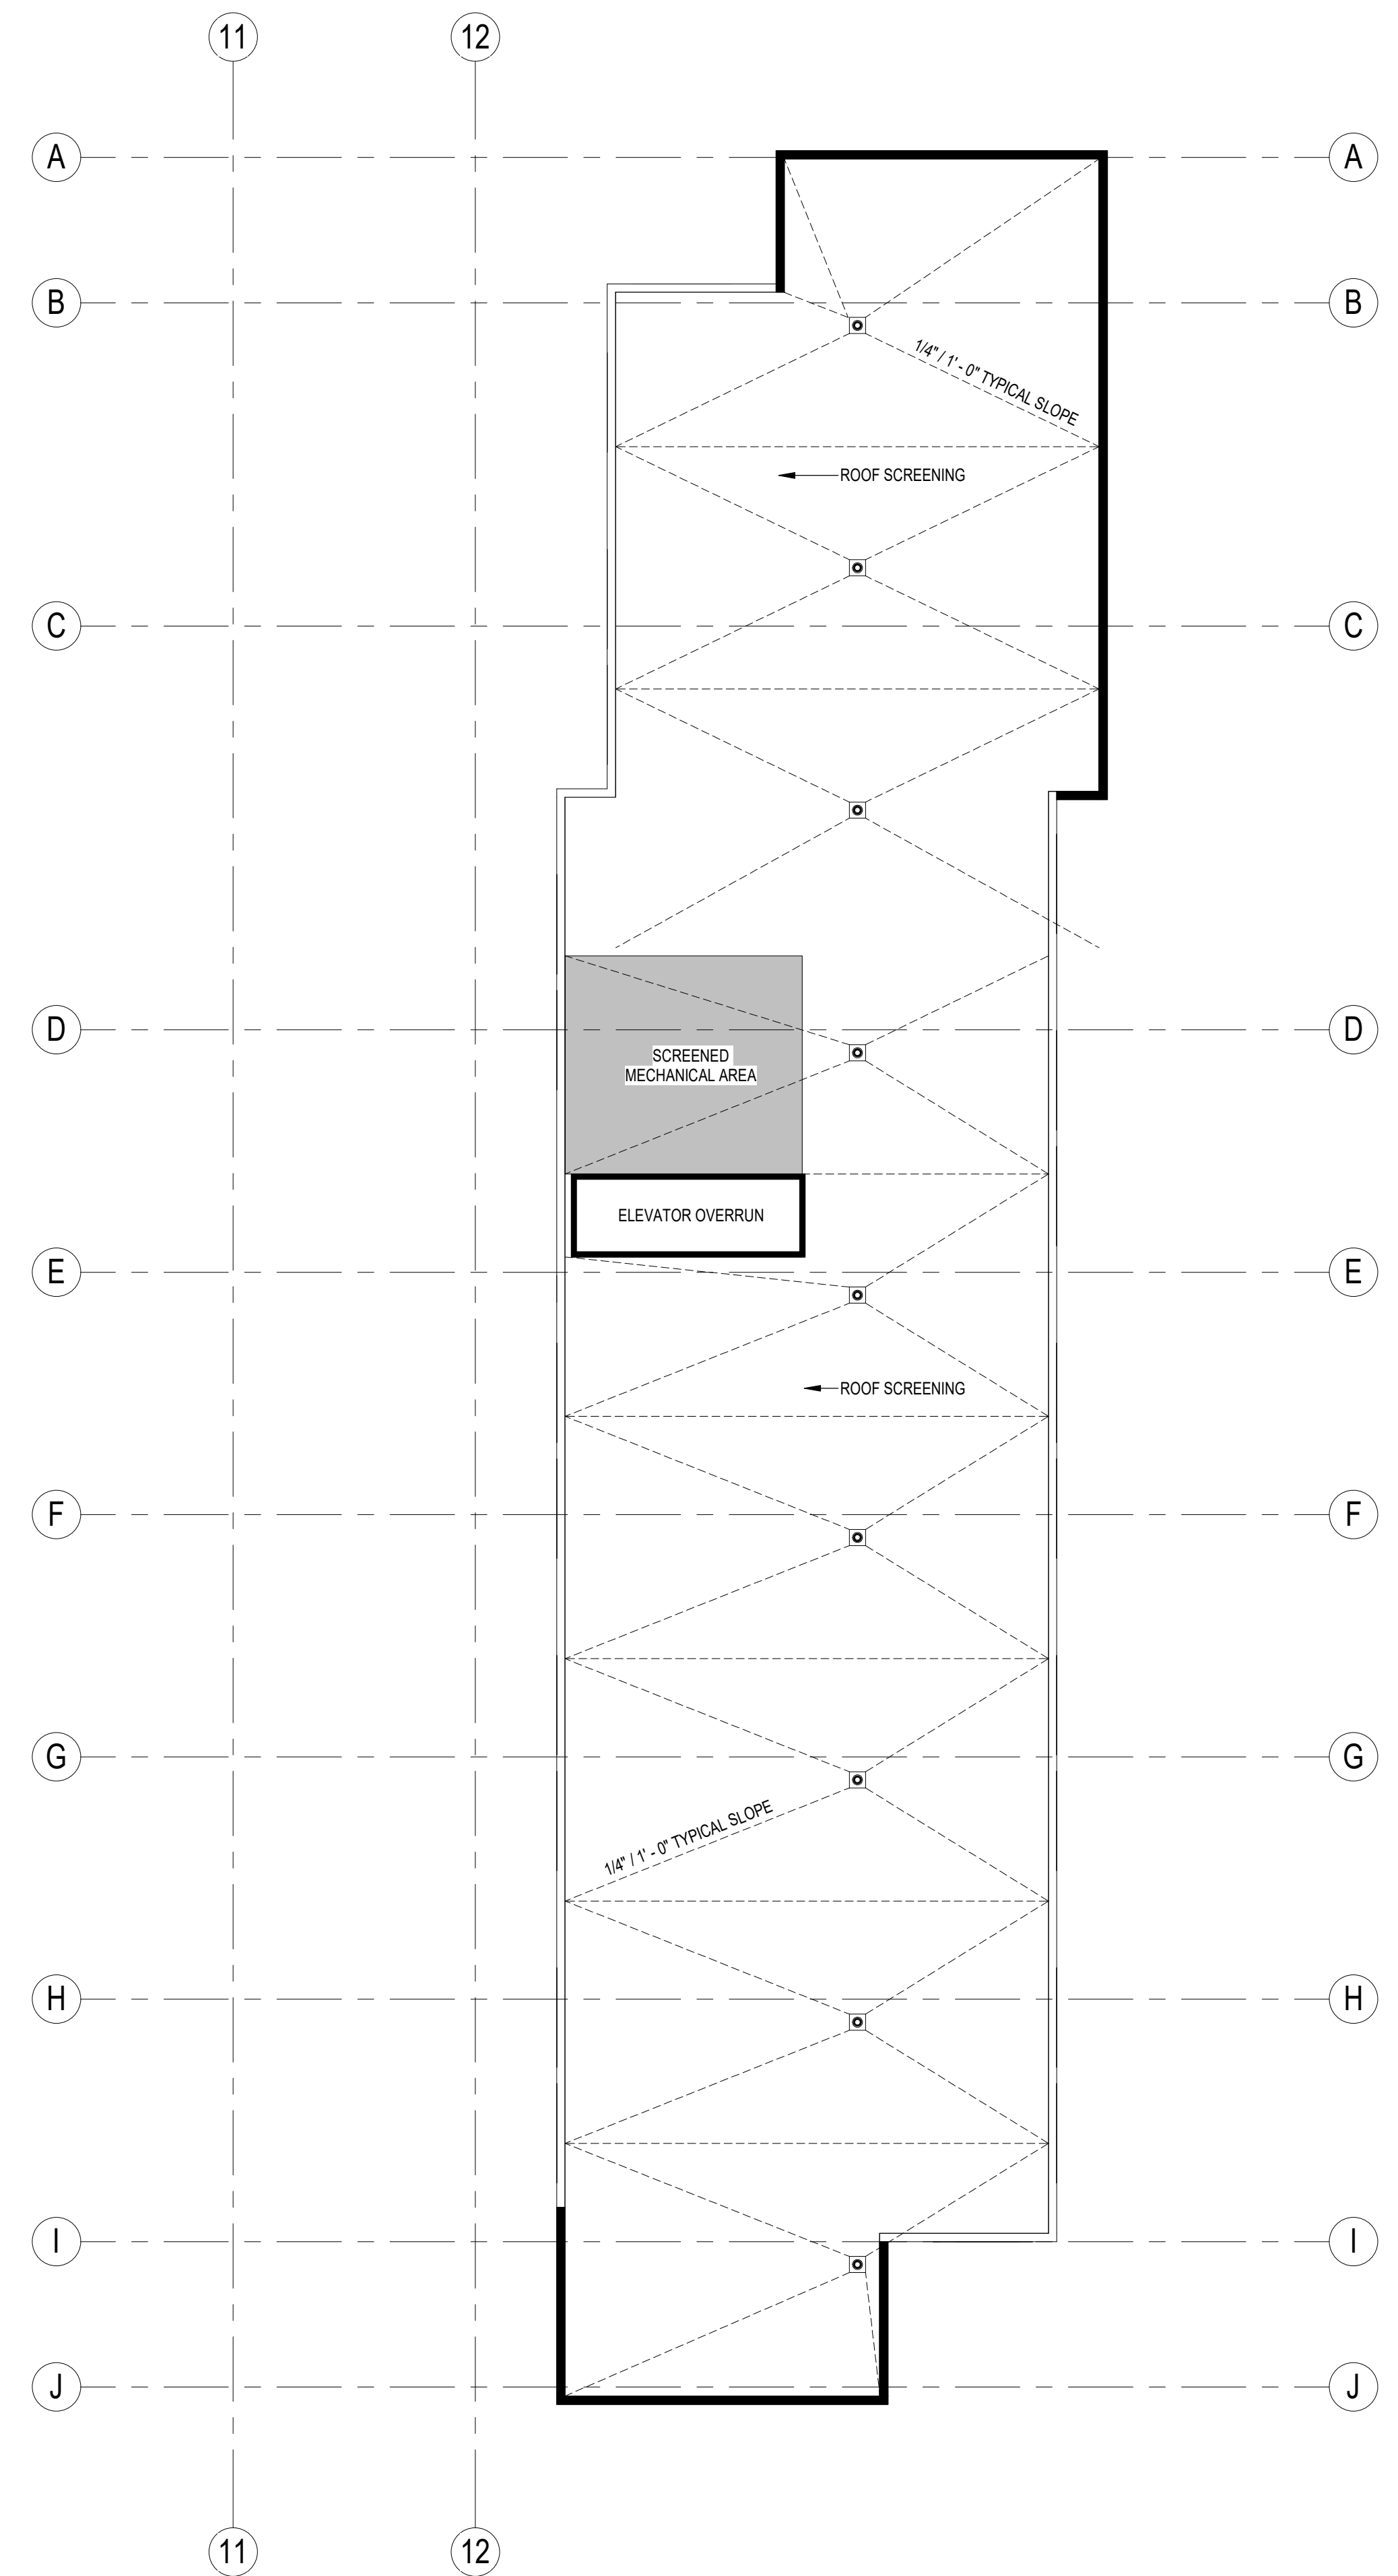

ROOF PLAN

A14 | 01/08/2020

Kahler Slater

SUMMIT SMITH / GILBANE
MADISON YARDS - BLOCK 2 - BASE, CORE & SHELL