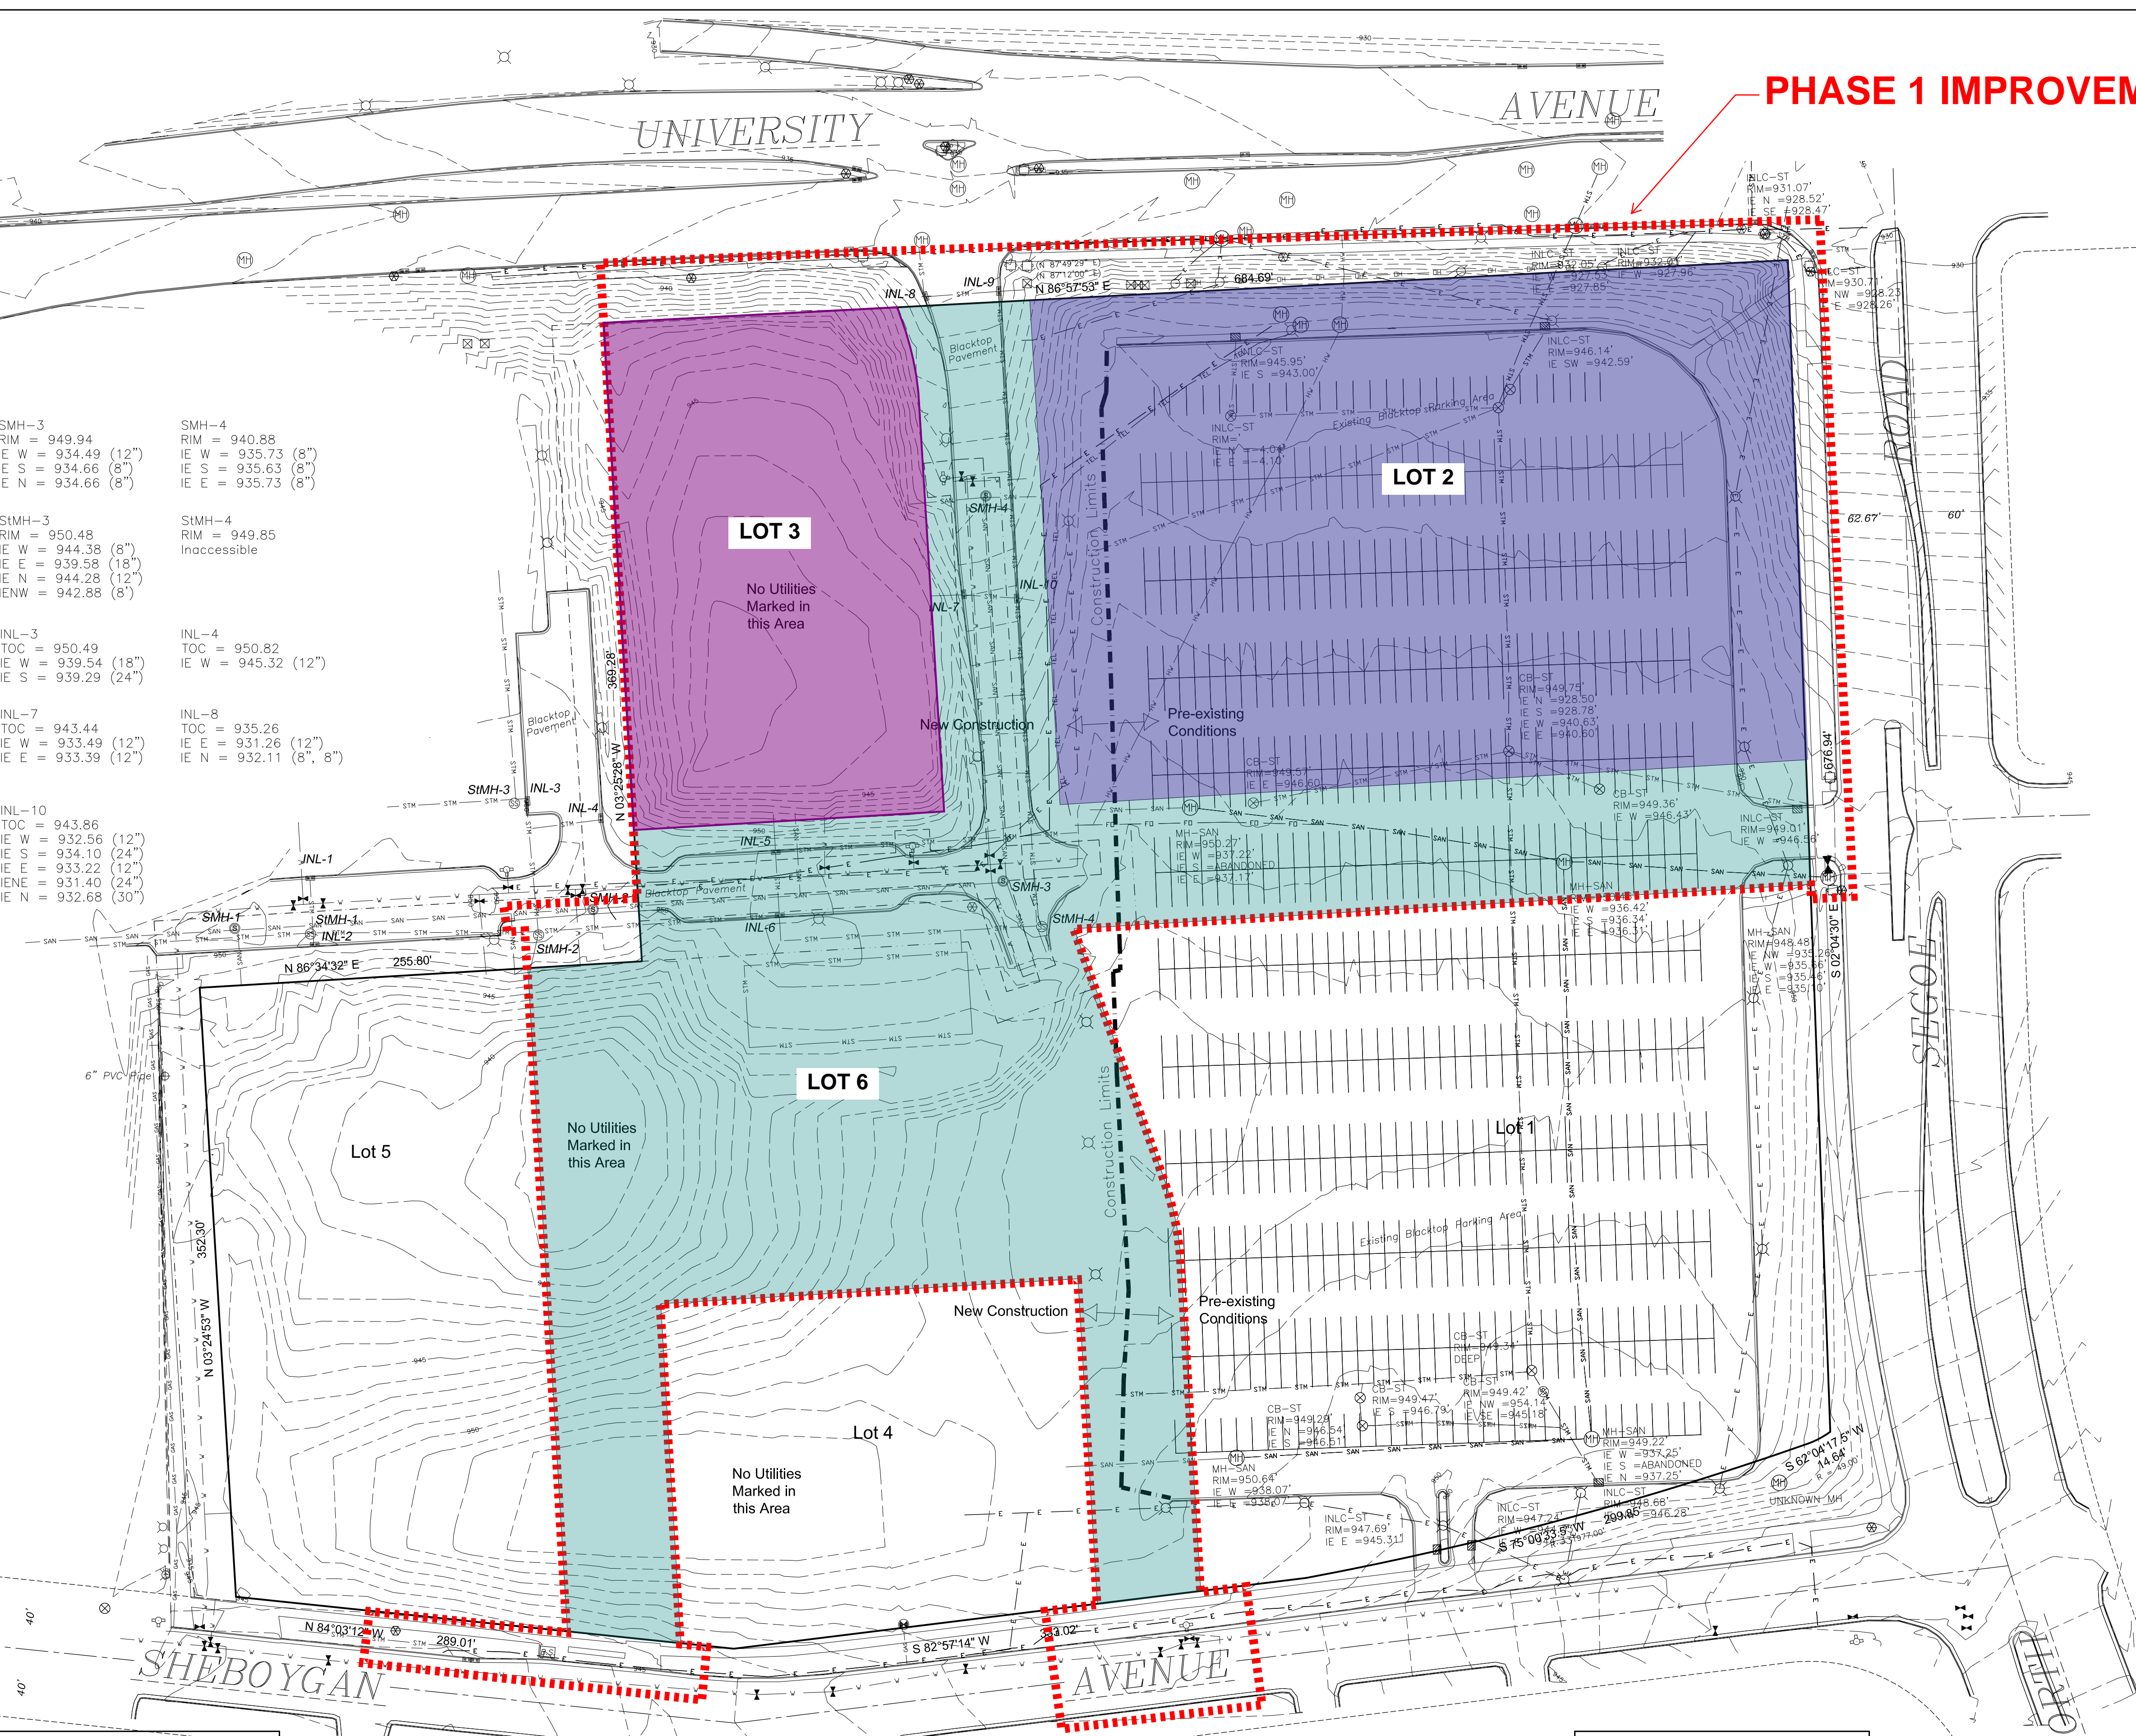

EXISTING SITE PHOTOS

PHASE 1 IMPROVEMENT BOUNDARY

SMH-1 RIM = 948.33 IE W = 929.91 (12") IE S = 936.23 (6") IE E = 929.95 (12")	SMH-2 RIM = 949.92 IE W = 933.00 (12") IE S = 933.27 (12") IE E = 933.14 (12")	SMH-3 RIM = 949.94 IE W = 934.49 (12") IE S = 934.66 (8") IE E = 934.66 (8")	SMH-4 RIM = 940.88 IE W = 935.73 (8") IE S = 935.63 (8") IE E = 935.73 (8")
SIMH-1 RIM = 948.98 IE W = 939.28 (30") IE S = 944.43 (12") IE E = 938.88 (24") IE N = 944.48 (12")	SIMH-2 RIM = 950.54 IE W = 938.49 (24") IE S = 945.64 (12") IE E = 938.84 (30") IE N = 938.89 (18")	SIMH-3 RIM = 950.48 IE W = 944.38 (8") IE S = 939.58 (18") IE E = 944.28 (30") IENW = 942.88 (8")	SIMH-4 RIM = 950.85 Inaccessible
INL-1 TOC = 950.48 IE S = 945.98 (12")	INL-2 TOC = 949.38 IE N = 944.66 (12")	INL-3 TOC = 950.49 IE W = 939.54 (18") IE S = 939.29 (24")	INL-4 TOC = 950.82 IE W = 945.32 (12")
INL-5 TOC = 949.34 IE S = 937.84 (24") IE E = 940.19 (24") IE N = 939.69 (12")	INL-6 TOC = 949.28 IE W = 937.48 (24") IE S = 936.78 (36") IE N = 936.98 (24")	INL-7 TOC = 943.44 IE W = 933.49 (12") IE E = 933.39 (12")	INL-8 TOC = 935.26 IE E = 931.26 (12") IE N = 932.11 (8", 8")
INL-9 TOC = 935.73 IE W = 931.03 (12") IE S = 929.27 (30") IE E = 929.17 (30")	INL-9 TOC = 943.86 IE S = 929.27 (30") IE E = 929.17 (30")	INL-10 TOC = 943.86 IE W = 932.56 (12") IE S = 934.10 (24") IE E = 933.22 (12") IENE = 931.40 (24") IE N = 932.68 (30")	

Legend

This survey is subject to any and all easements and agreements both recorded and unrecorded.
 The disturbance of a survey stake by anyone is in violation of Section 236.32 of Wisconsin Statutes.
 Wetlands, if present, have not been delineated.
 This survey shows visible, above-ground improvements only. No guarantee is made for below-ground structures.
 Contour interval = 1 foot