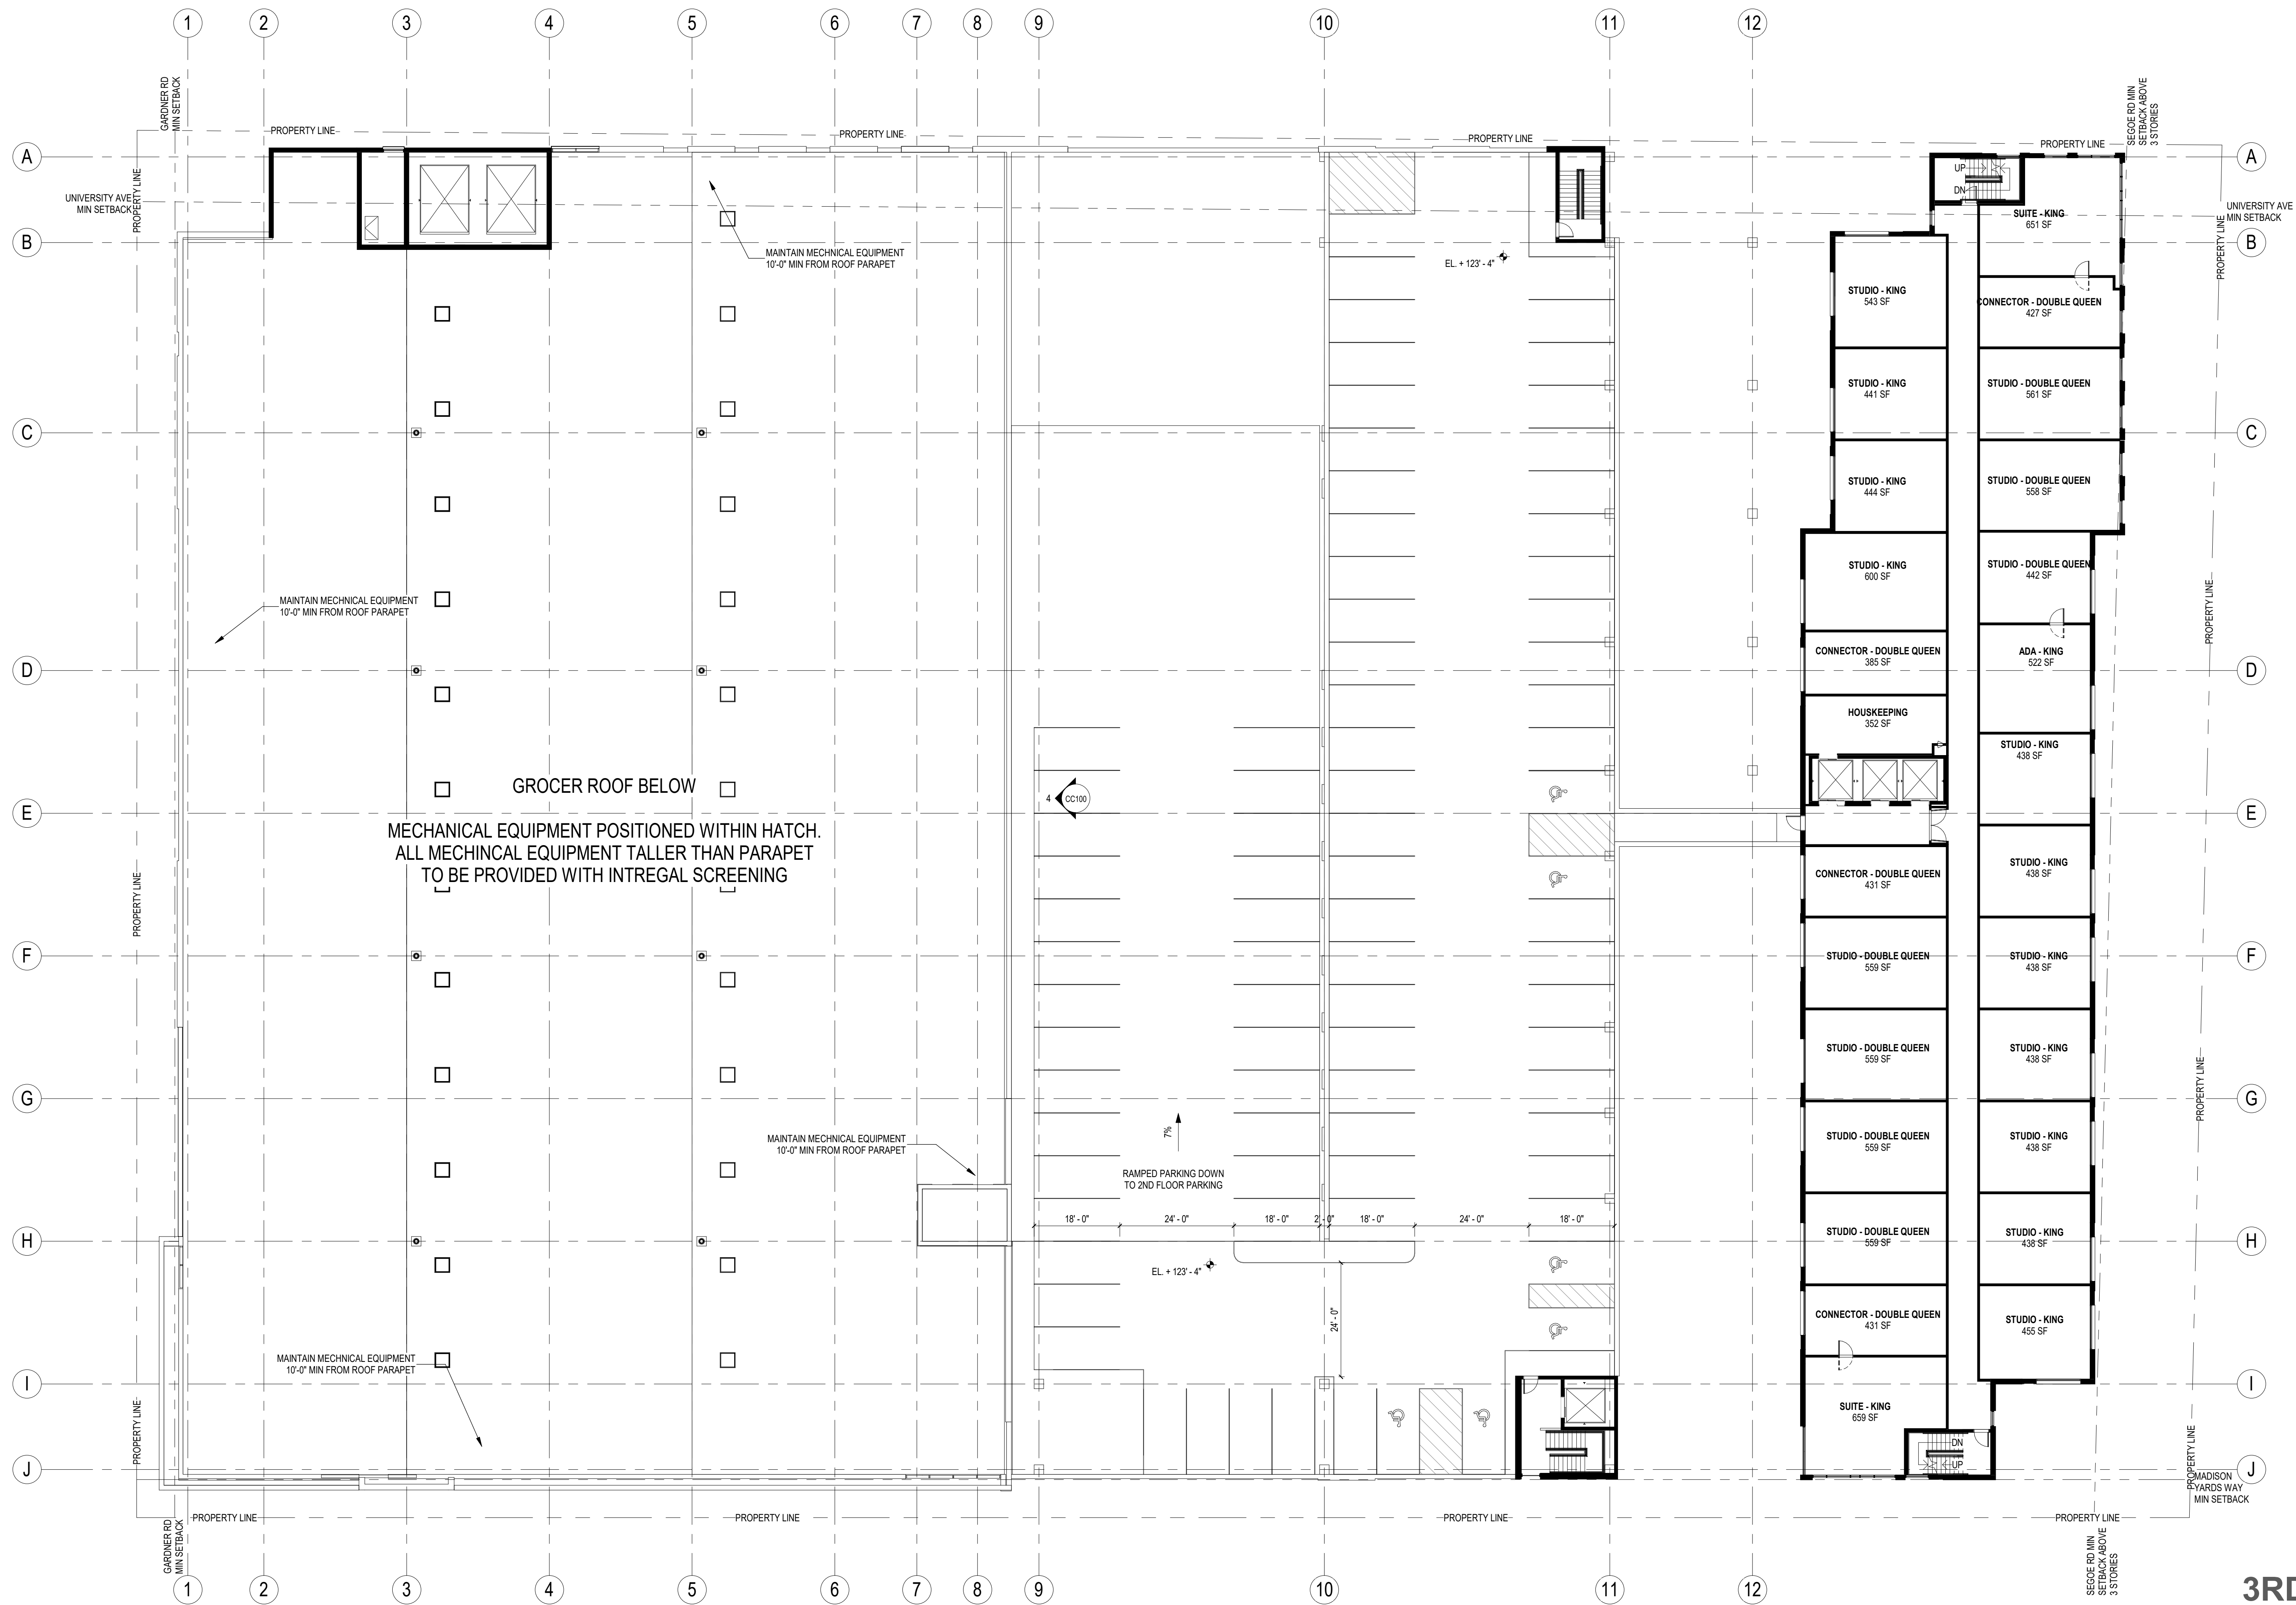

MECHANICAL EQUIPMENT POSITIONED WITHIN HATCH.
ALL MECHANICAL EQUIPMENT TALLER THAN PARAPET
TO BE PROVIDED WITH INTEGRAL SCREENING

3RD FLOOR PLAN