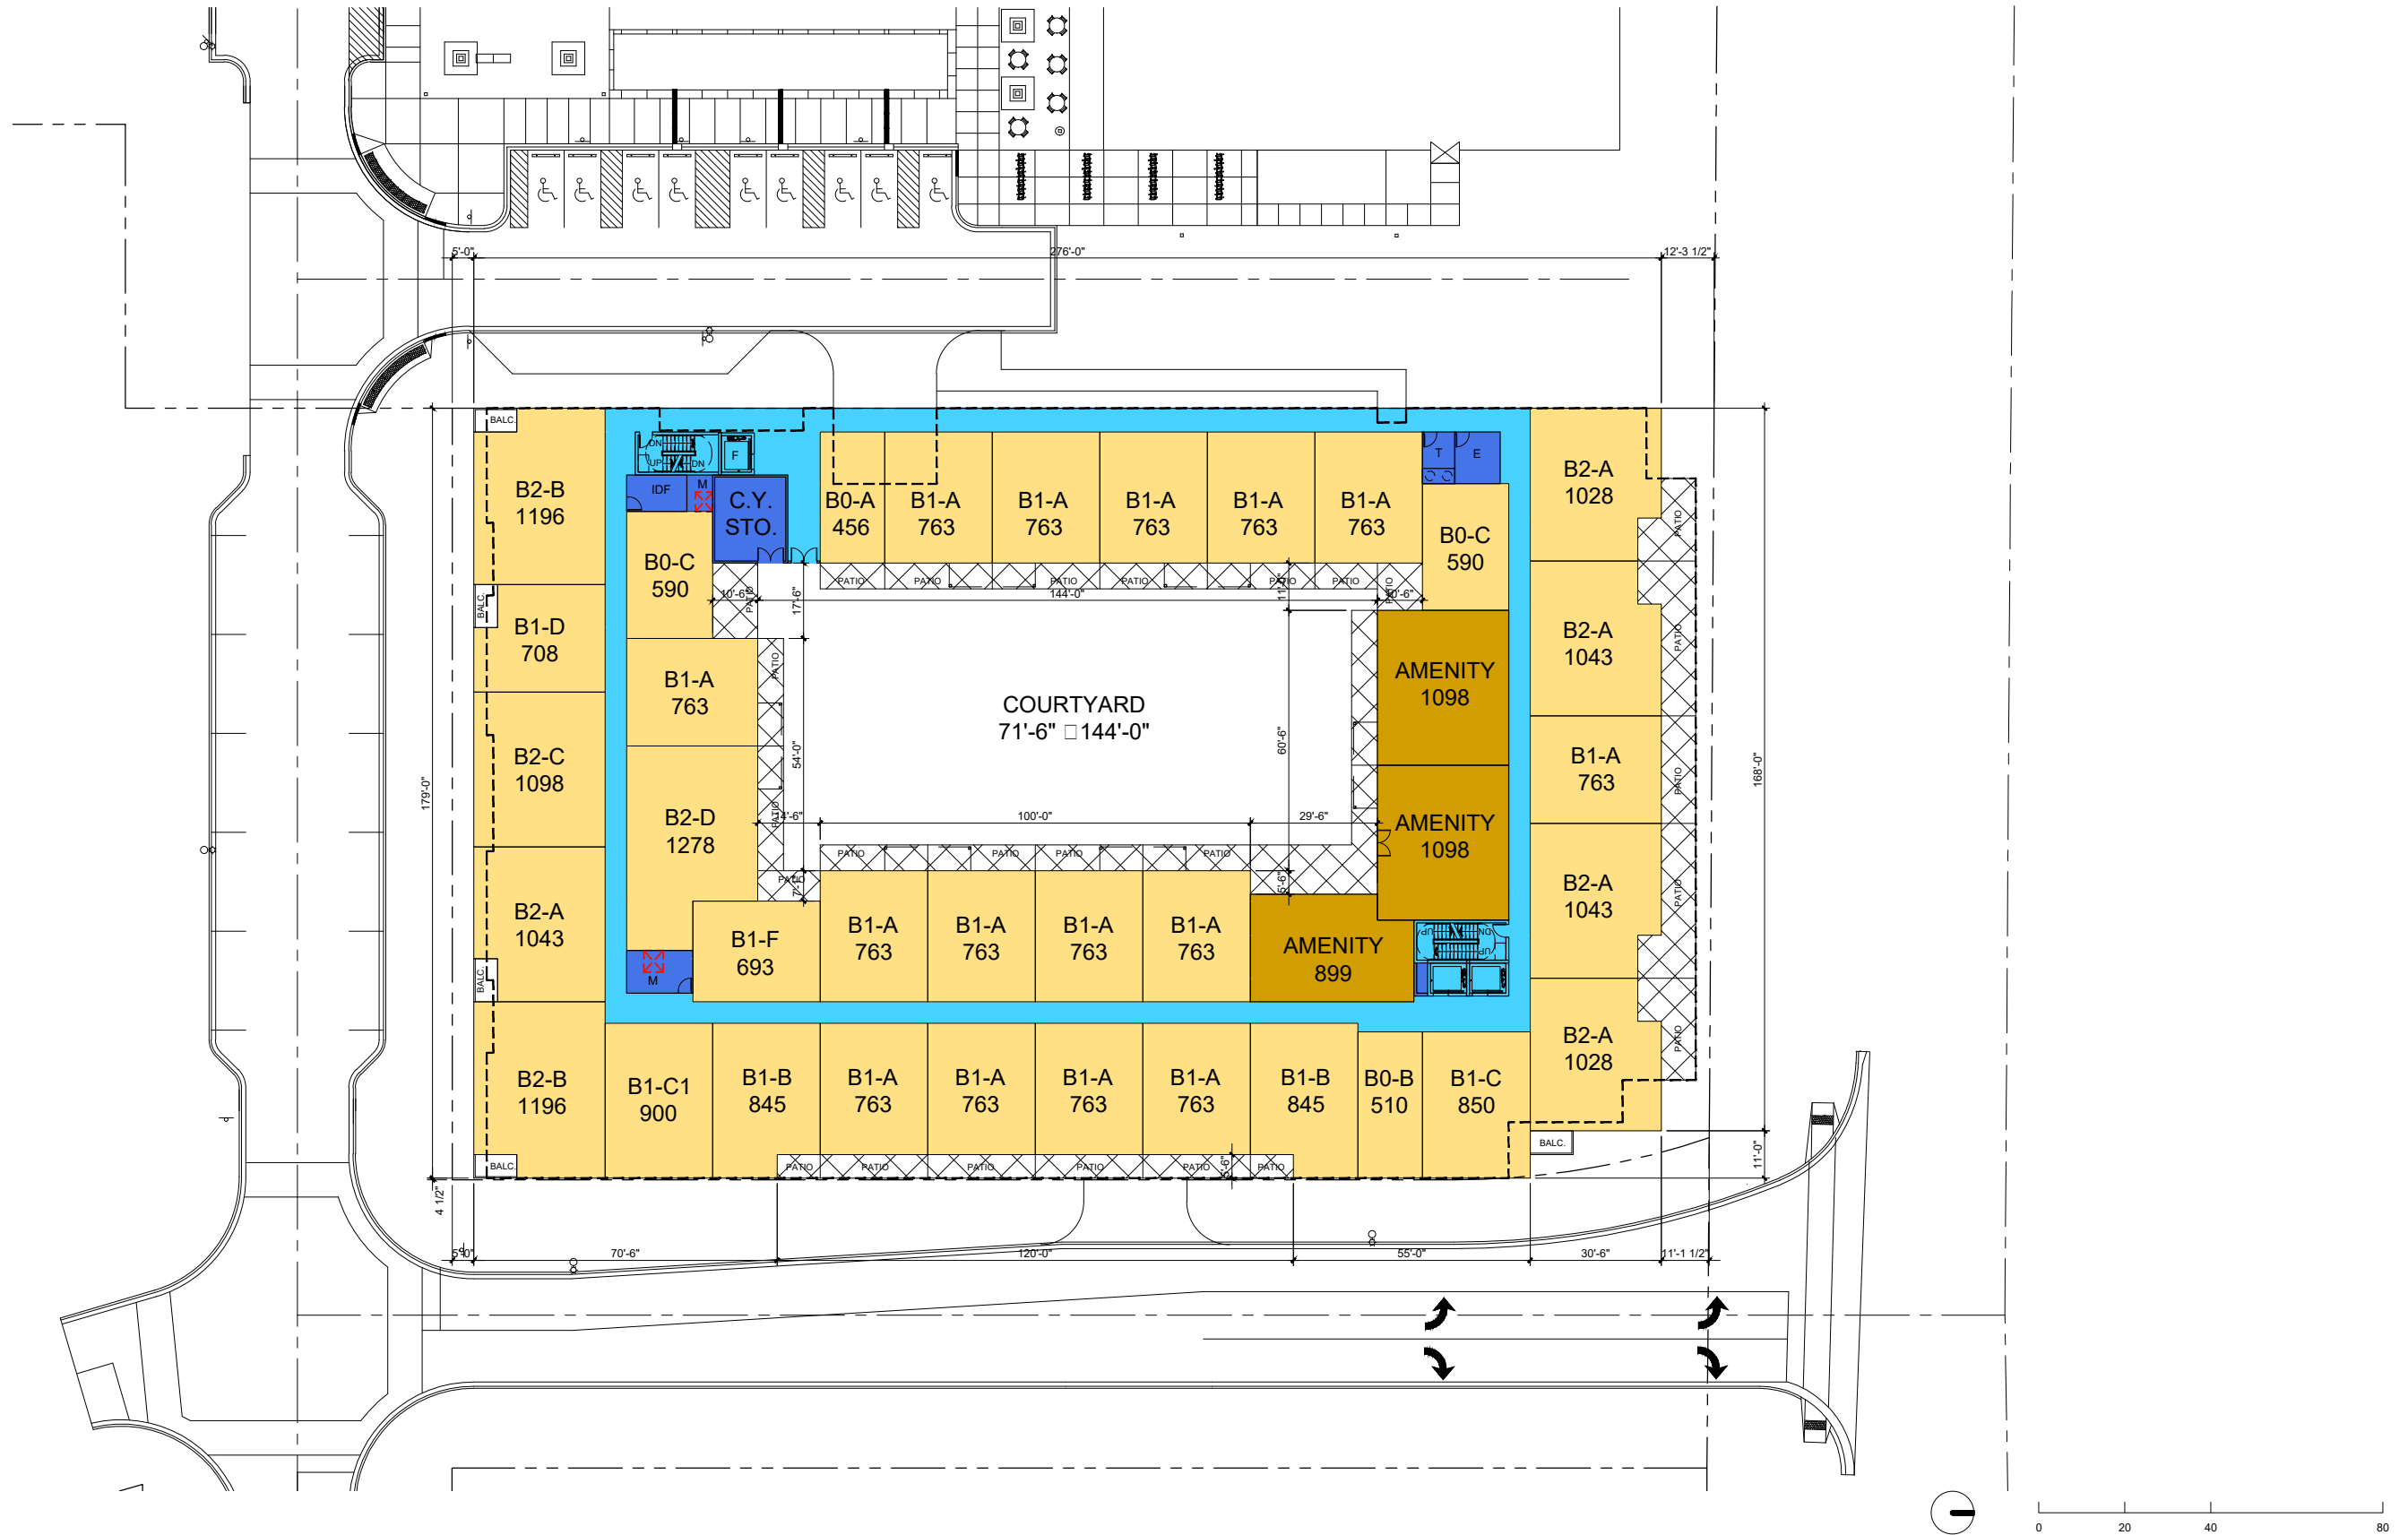

Architecture + Planning
217 N Jefferson Street,
Suite #400
Chicago, IL 60661
888.456.5849
ktgy.com

MADISON YARDS
MADISON, WI # 2017-0922

BLOCK 3 - UDC - PD/SIP SUBMITTAL
JANUARY 22, 2020

LEVEL 2 FLOOR PLAN

A1.2