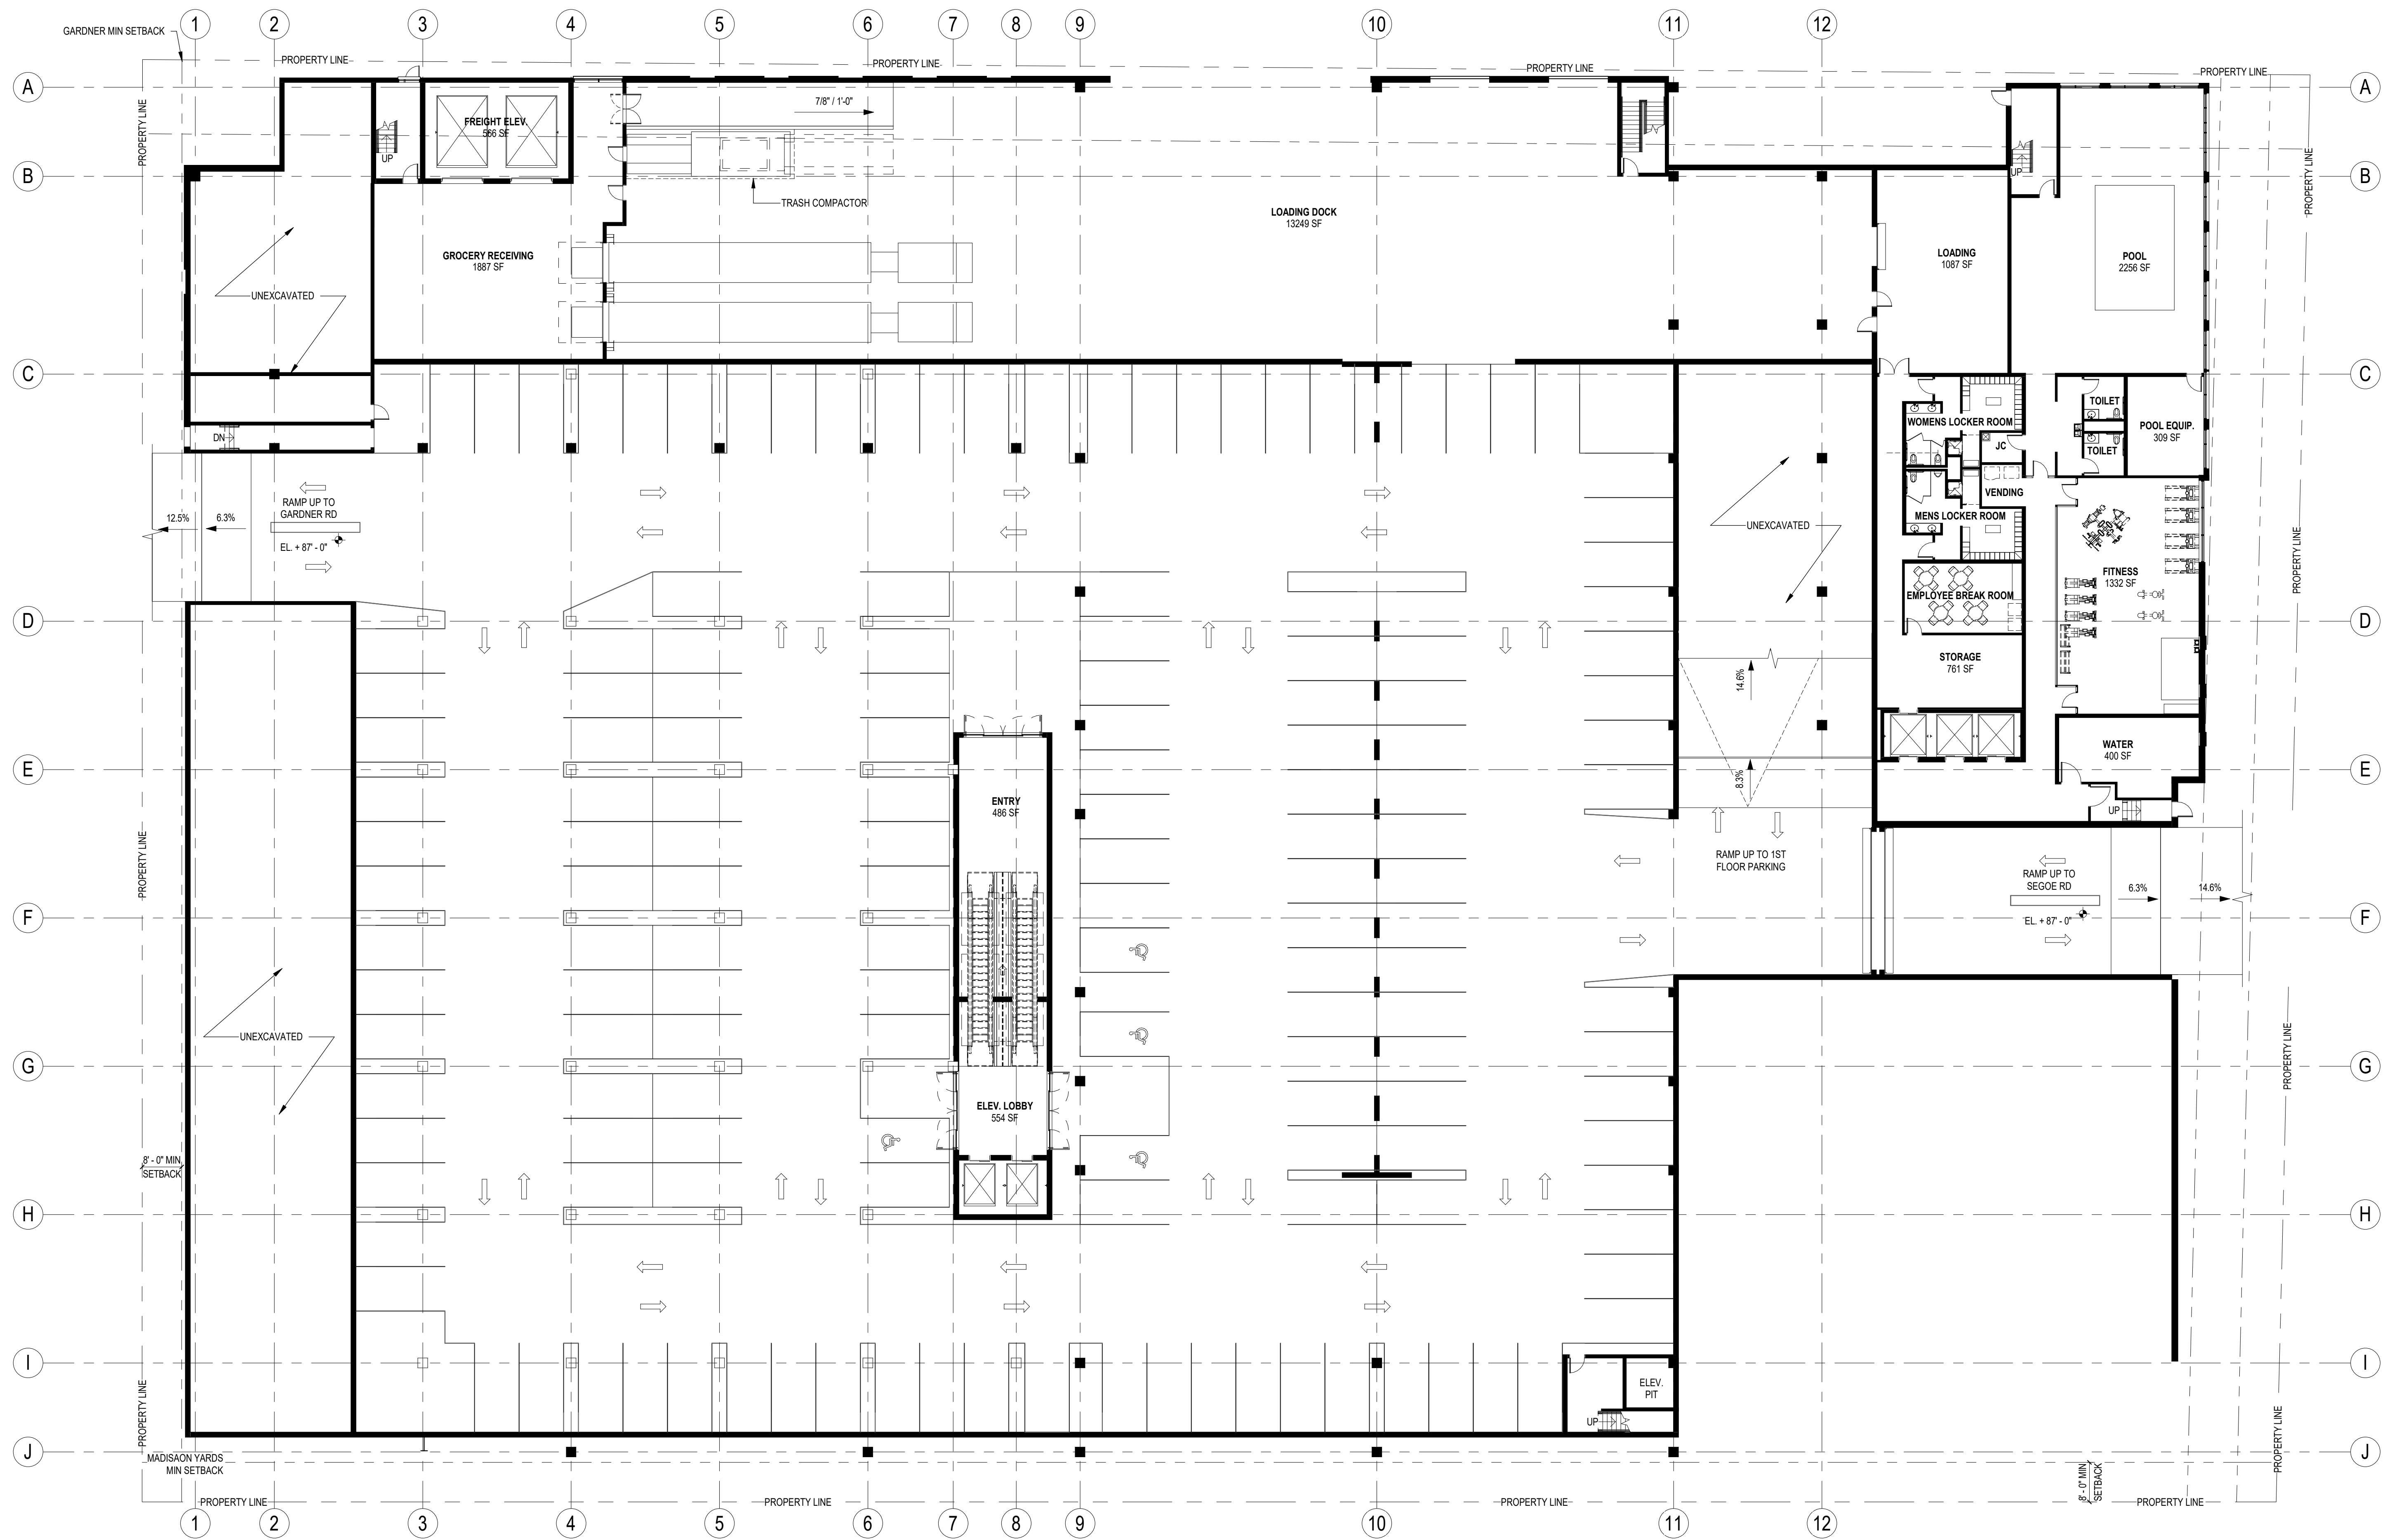

LOWER LEVEL PLAN

A10 | 01/08/2020

Kahler Slater