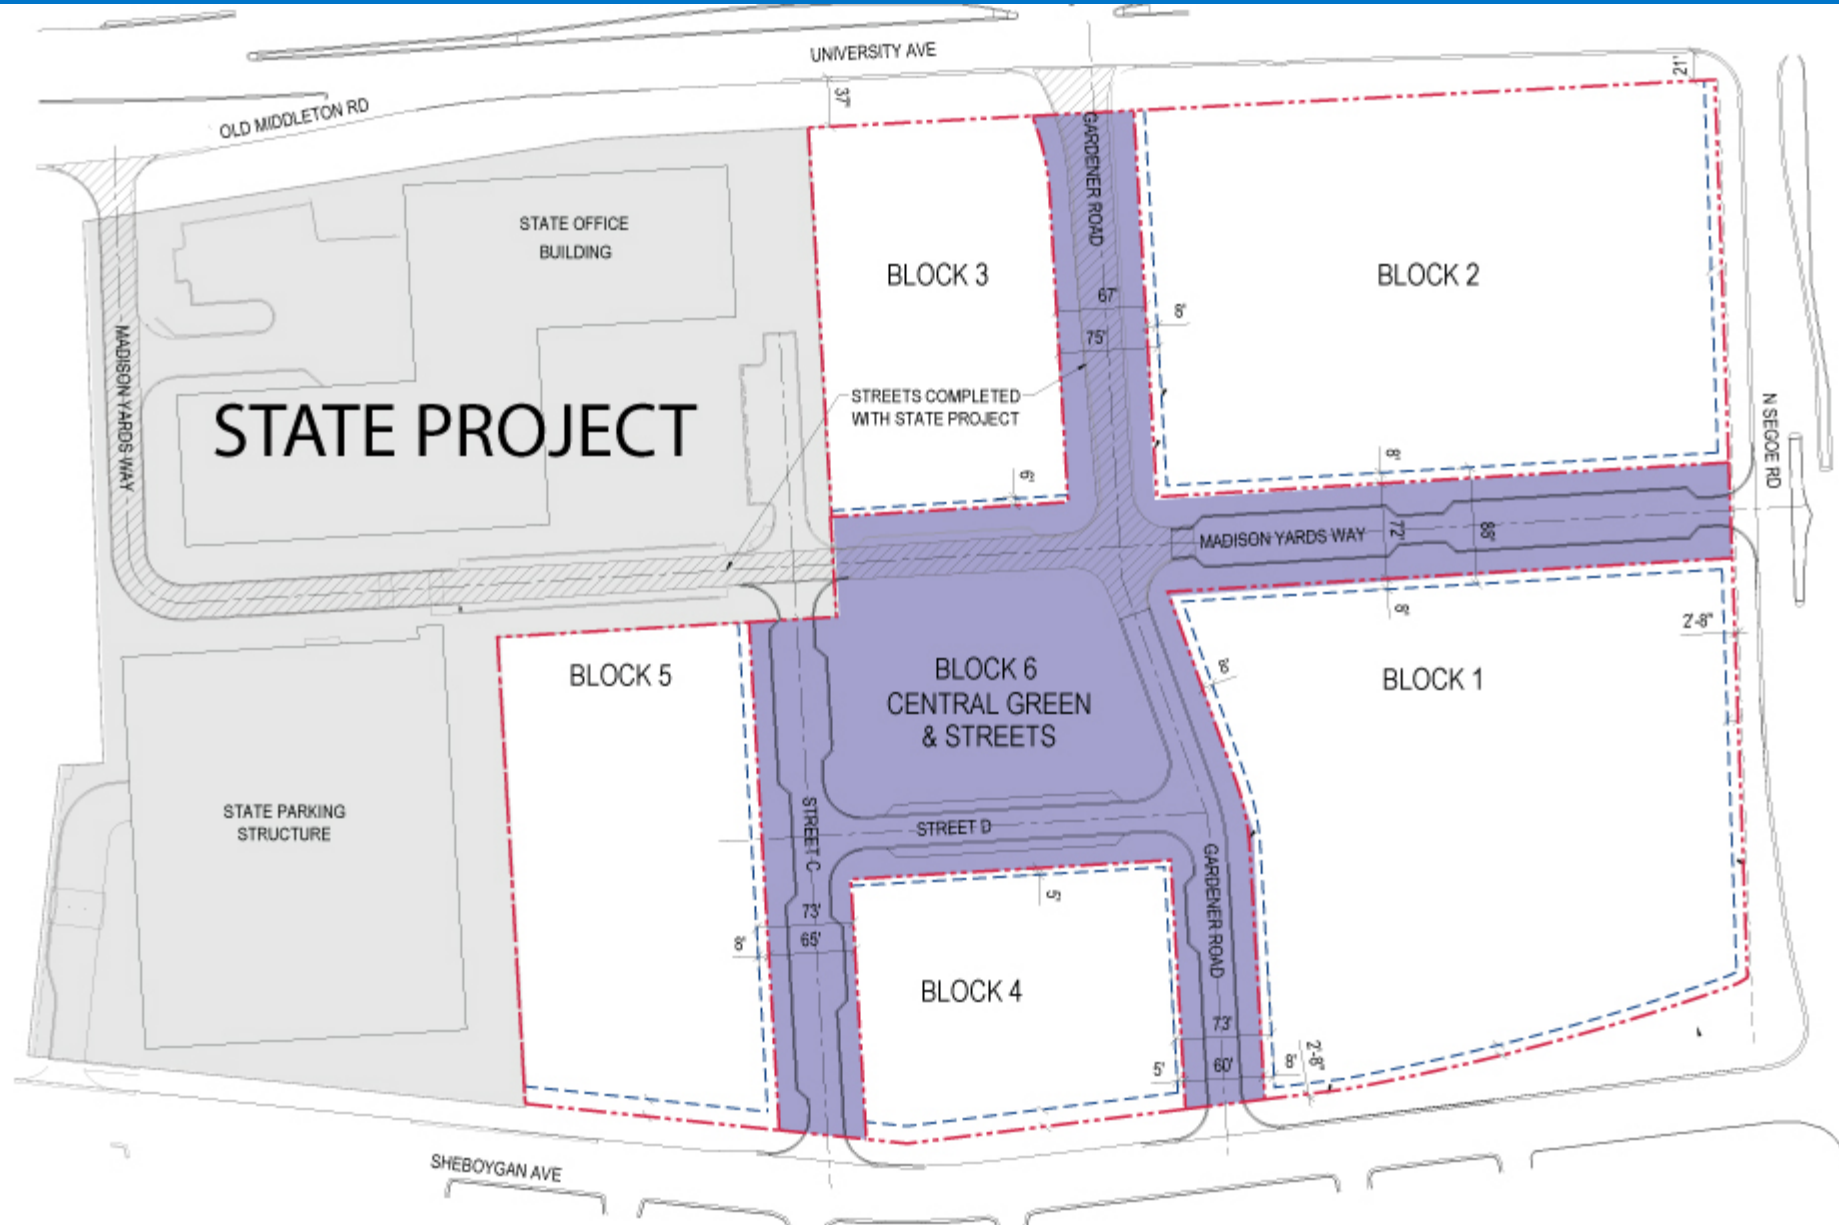

Block 6: Central Green & Private Streets

REVIEW DRAWING
NOT TO BE USED
FOR CONSTRUCTION

PLAN MODIFICATIONS:

#	Date	Description
1	01.24.2020	WHOLE FOODS DD SUBMITTAL
2	02.05.2020	UDC INITIAL-FINAL SUBMITTAL
3		
4		
5		
6		
7		
8		
9		
10		
11		
12		
13		
14		
15		

Design/Drawn:
Approved:

SHEET TITLE:
OVERALL UTILITY PLAN

SHEET NUMBER:
EXHIBIT