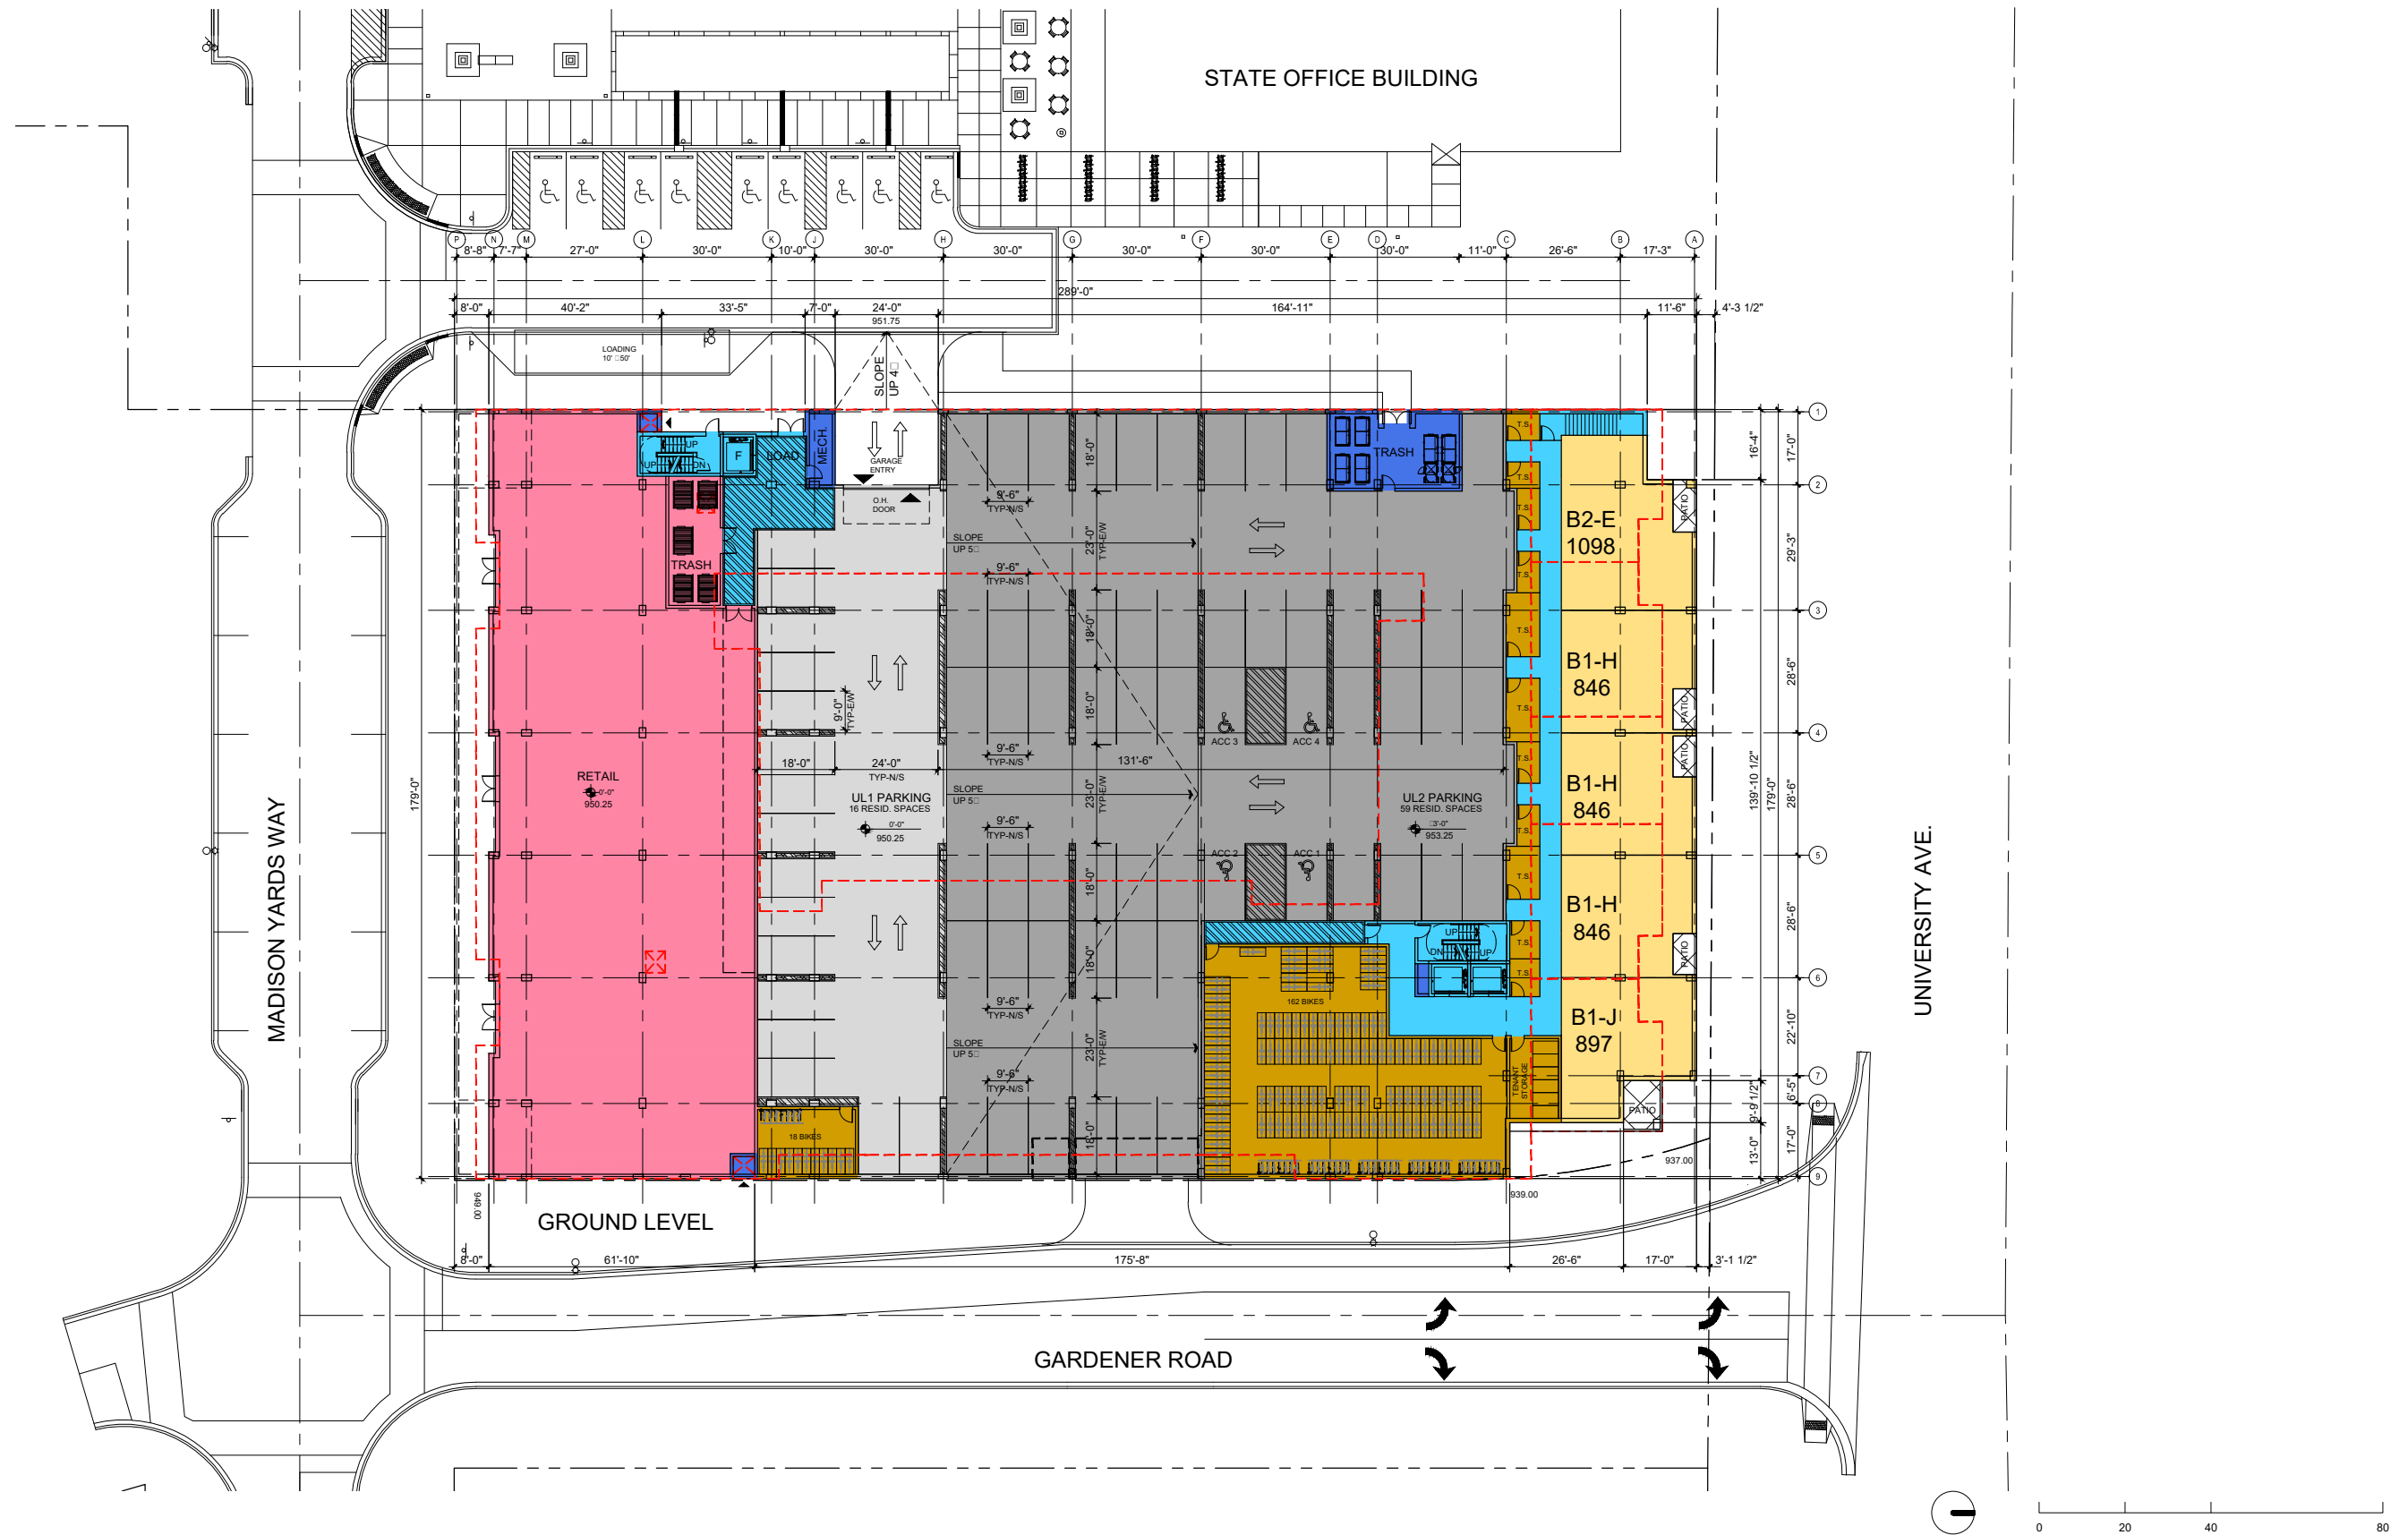

Architecture + Planning
217 N Jefferson Street,
Suite #400
Chicago, IL 60661
888.456.5849
ktgy.com

MADISON YARDS
MADISON, WI # 2017-0922

BLOCK 3 - UDC - PD/SIP SUBMITTAL
JANUARY 22, 2020

GROUND FLOOR PLAN

A1.1