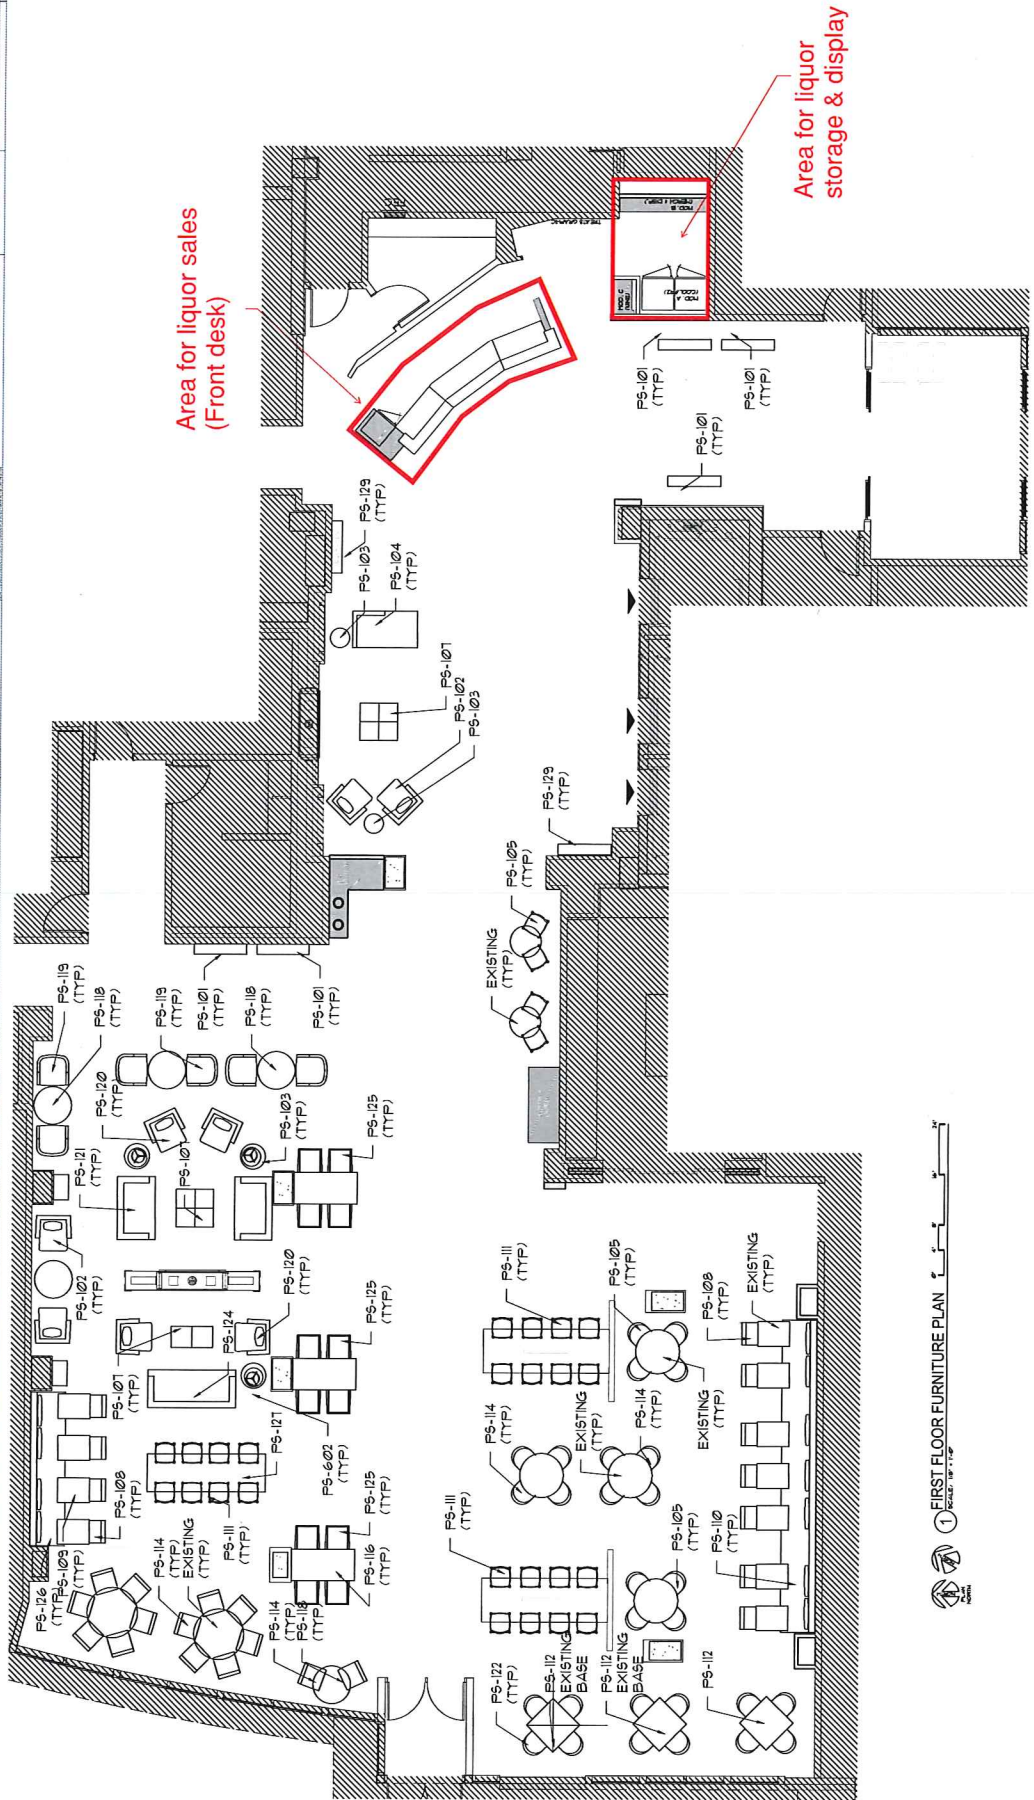

① FIRST FLOOR FURNITURE PLAN
SCALE: 1/8" = 1'-0"