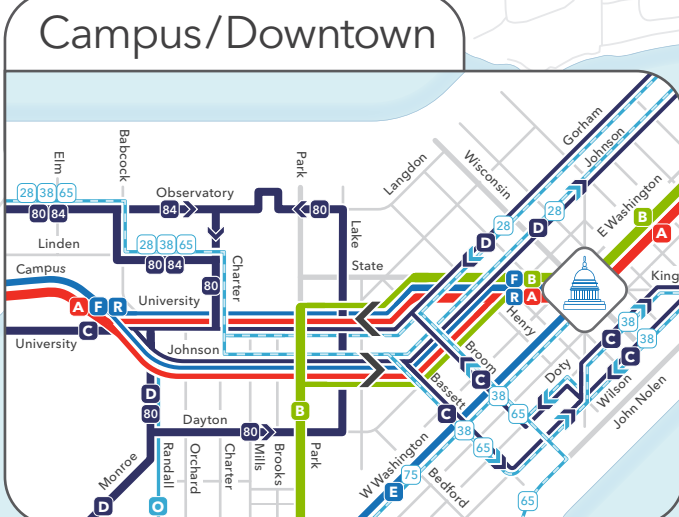

Draft System Map

Effective: June, 2023

Legend		Service	
	Point of Interest		Rapid Buses arrive every 5-15 minutes on weekdays, every 30 minutes on weekends.
	Hospital		BRT Station
	Capitol Square		Frequent Buses arrive every 15 minutes or less on weekdays, every 30 minutes late nights and weekends.
	Park & Ride Free parking with regular bus service; or car/van pool lot with limited bus service		Standard Buses arrive every 30 minutes on weekdays, every 60 minutes late nights and weekends.
	Corridor with many routes		Hourly Buses arrive every 60 minutes on weekdays only.
			Peak-only Buses arrive every 15-45 minutes during peak hours* on weekdays. <small>*Peak hours are approximately 6 – 9 am and 4 – 7 pm.</small>