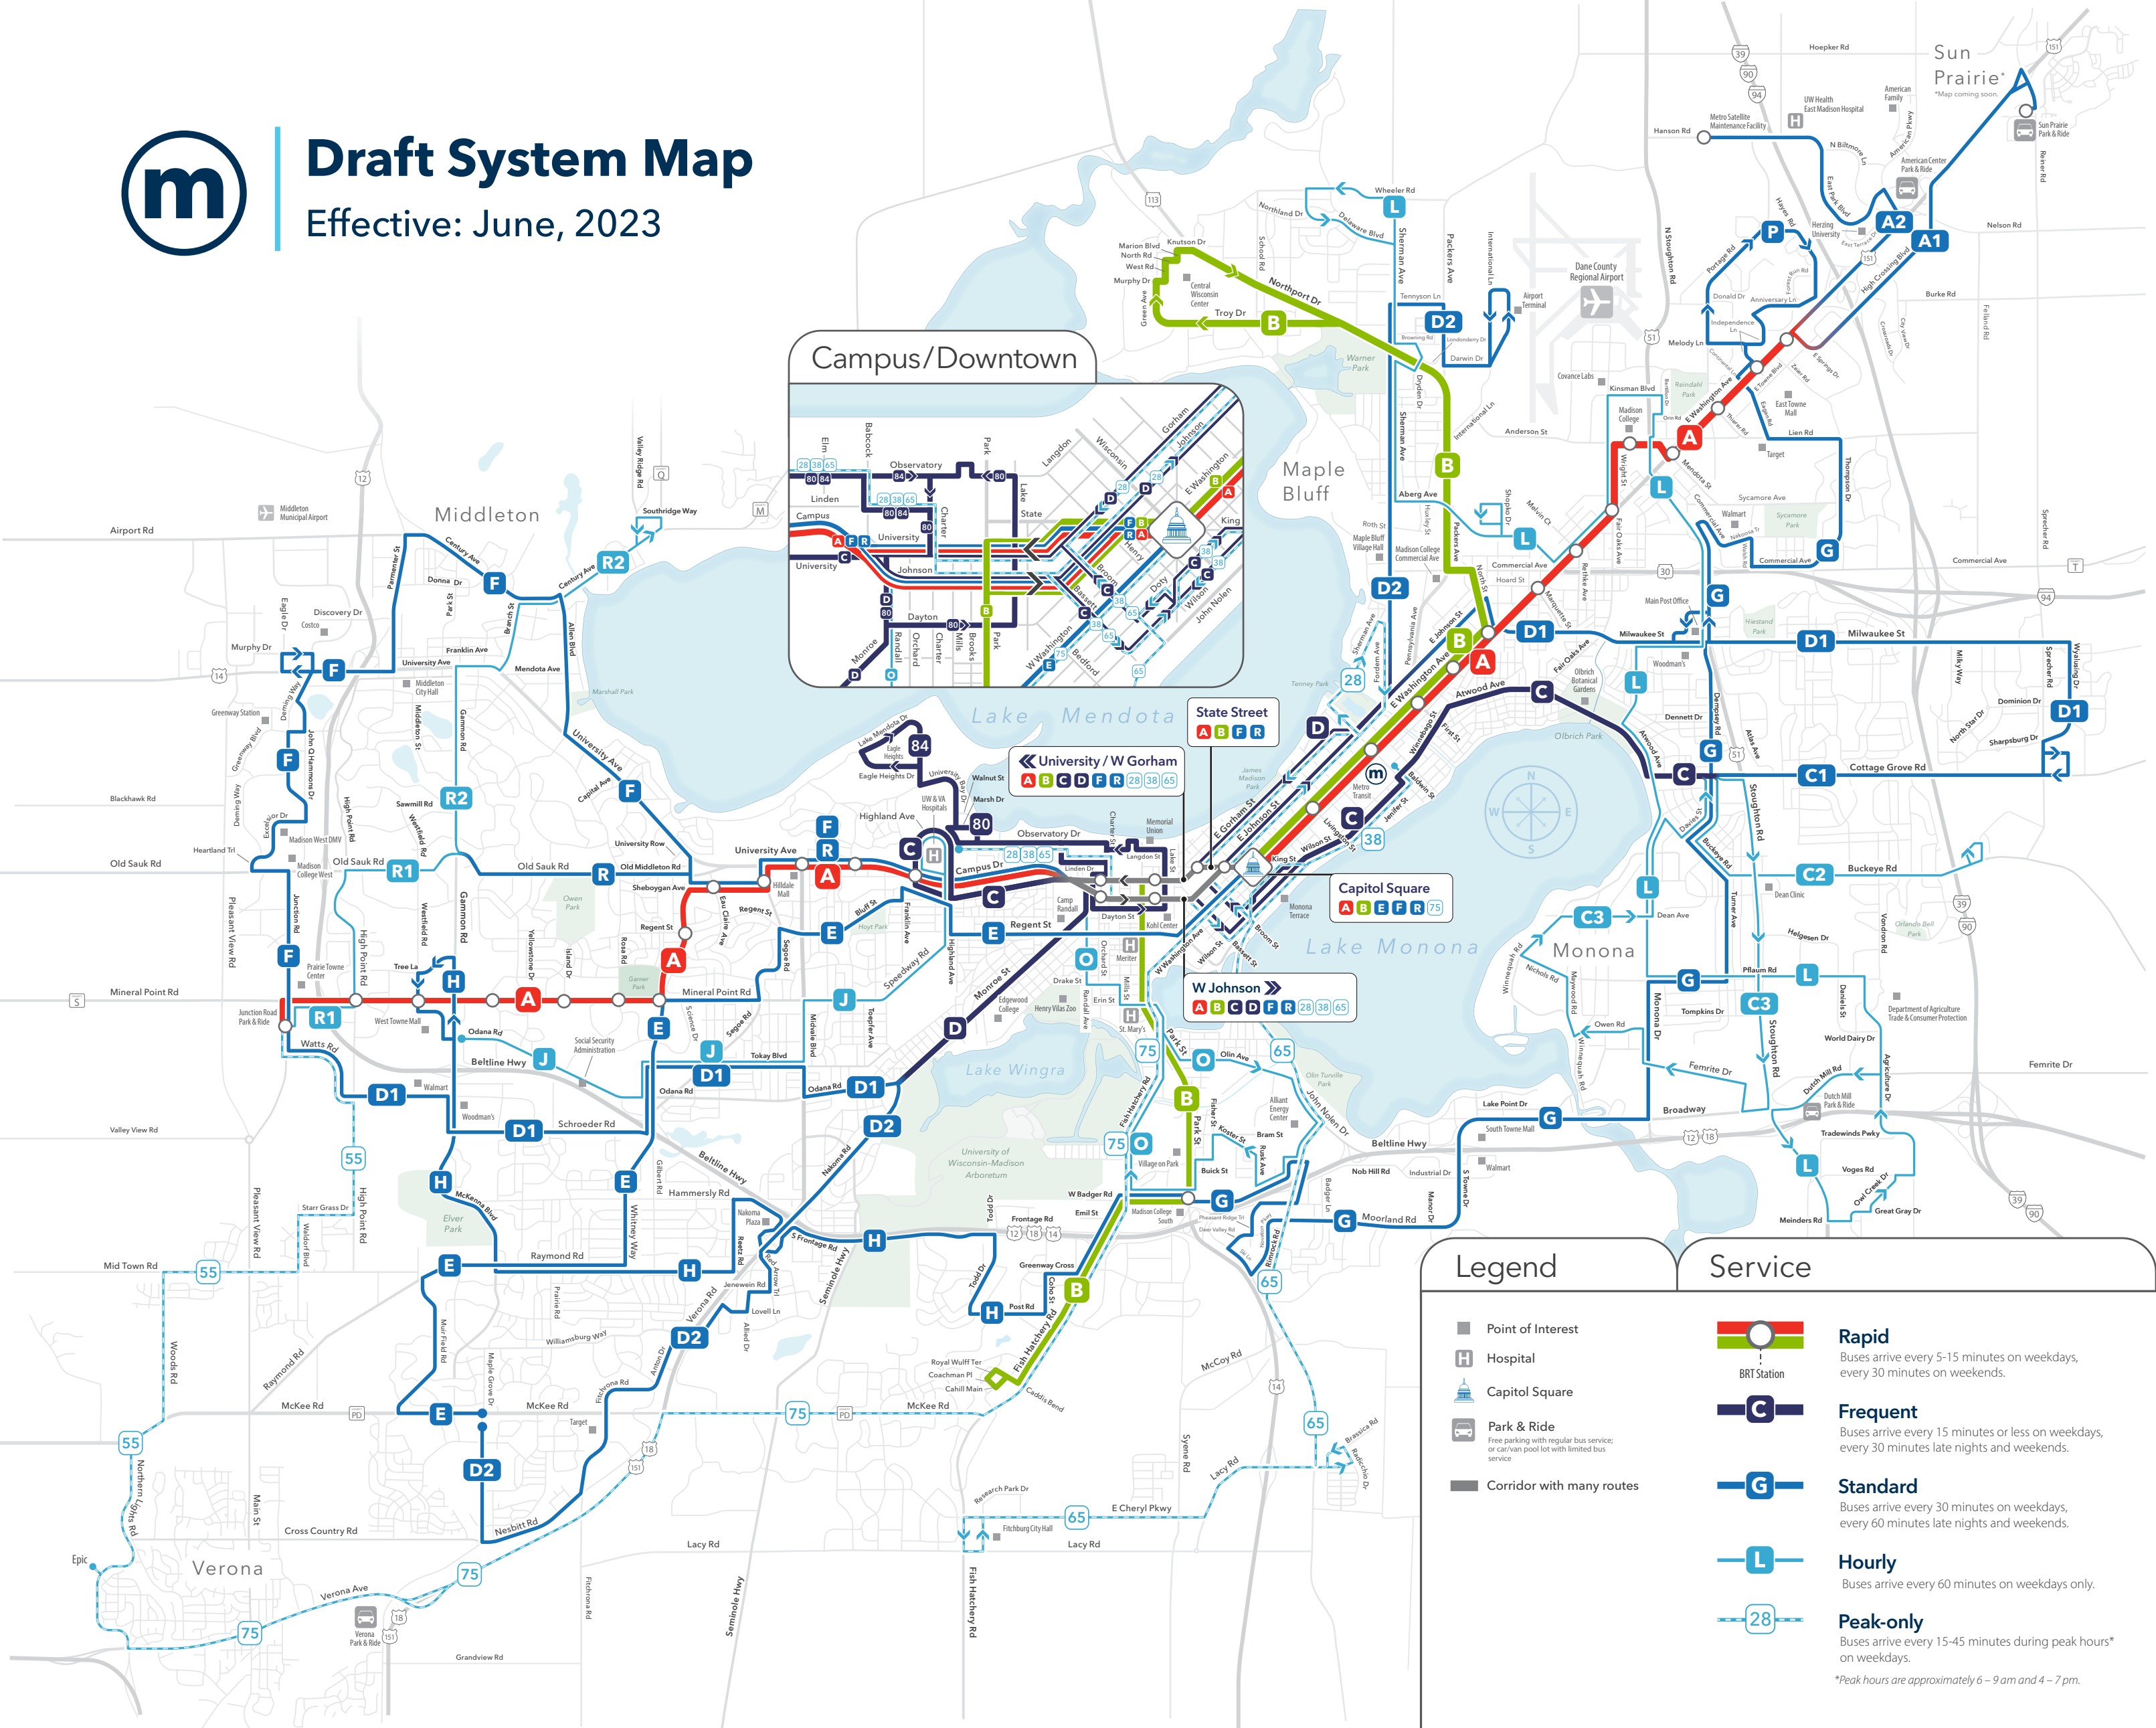

Draft System Map

Effective: June, 2023

Legend		Service	
	Point of Interest		Rapid Buses arrive every 5-15 minutes on weekdays, every 30 minutes on weekends.
	Hospital		BRT Station
	Capitol Square		Frequent Buses arrive every 15 minutes or less on weekdays, every 30 minutes late nights and weekends.
	Park & Ride Free parking with regular bus service; or car/van pool lot with limited bus service		Standard Buses arrive every 30 minutes on weekdays, every 60 minutes late nights and weekends.
	Corridor with many routes		Hourly Buses arrive every 60 minutes on weekdays only.
			Peak-only Buses arrive every 15-45 minutes during peak hours* on weekdays. <small>*Peak hours are approximately 6 – 9 am and 4 – 7 pm.</small>