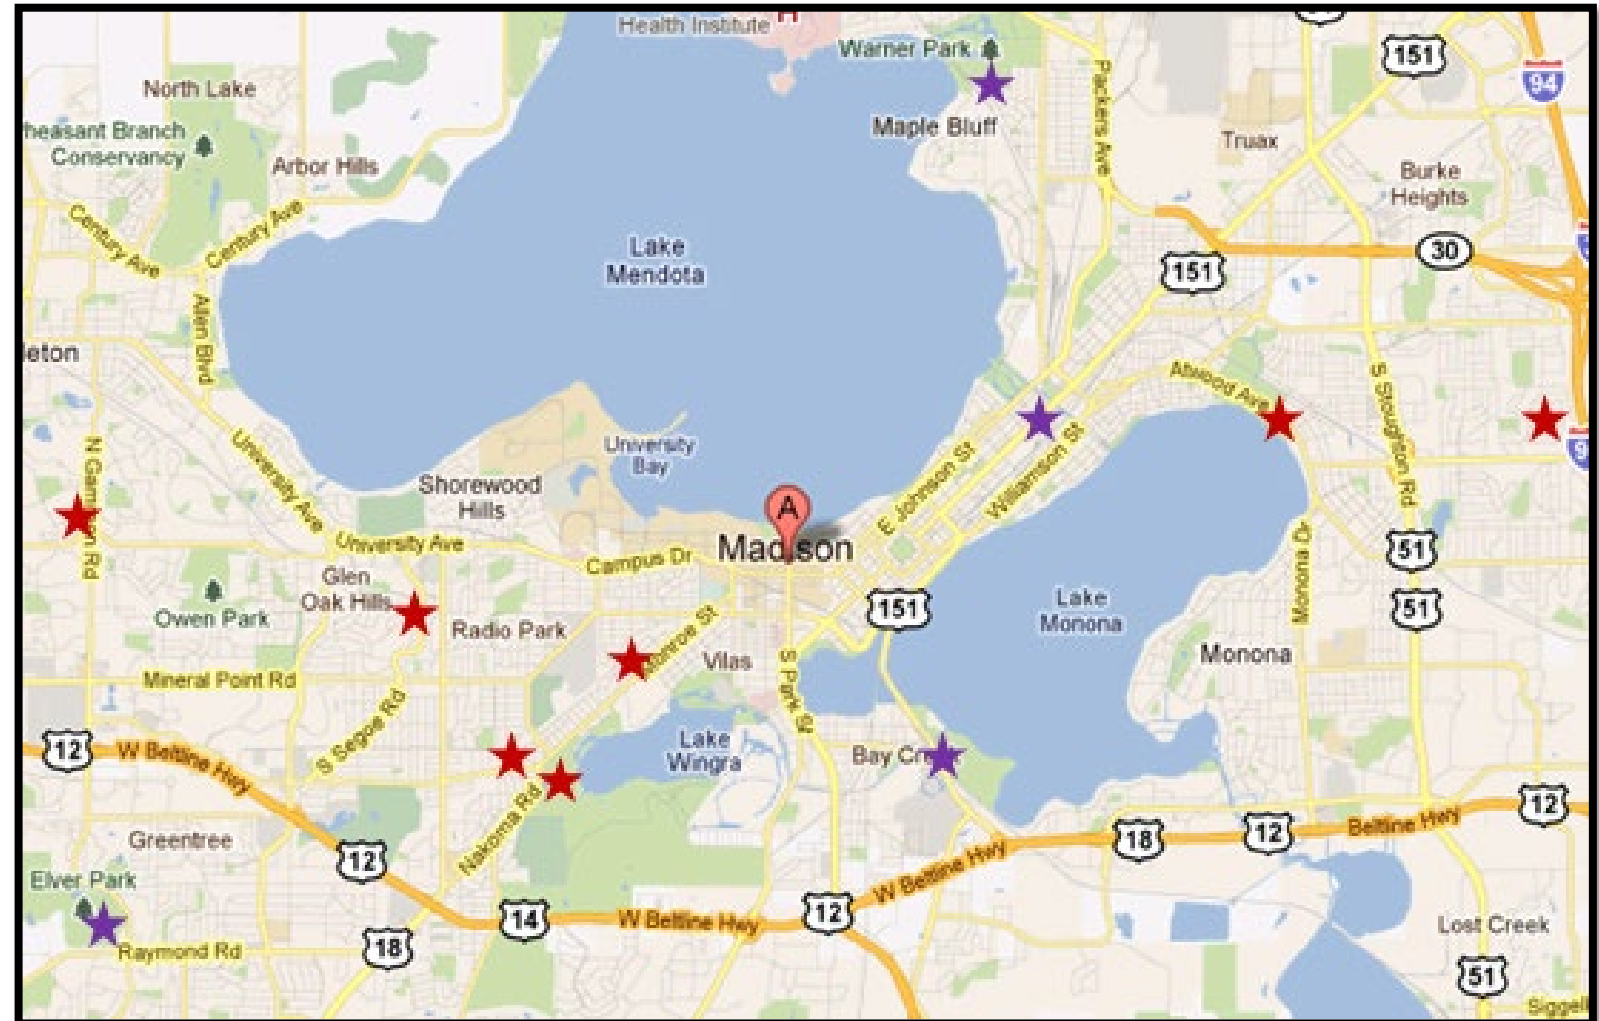

ICE RINK LOCATIONS

Adopt Ice

- Heritage Heights - NiceRink®
- Hillington Triangle – ice rink
- Nakoma – ice rink
- Olbrich - hockey
- Rennebohm – ice rink**
- Sunset - NiceRink®
- Westmorland - hockey
- Wexford – ice rink

Madison Parks

- Elver – NiceRink® & NiceRink® hockey
- Goodman - NiceRink®
- Olbrich - NiceRink®
- Tenney – lagoon & hockey
- Vilas – lagoon, hockey, ice rink
- Warner - lagoon
- Westmorland – ice rink

**not opening 2024-2025 season