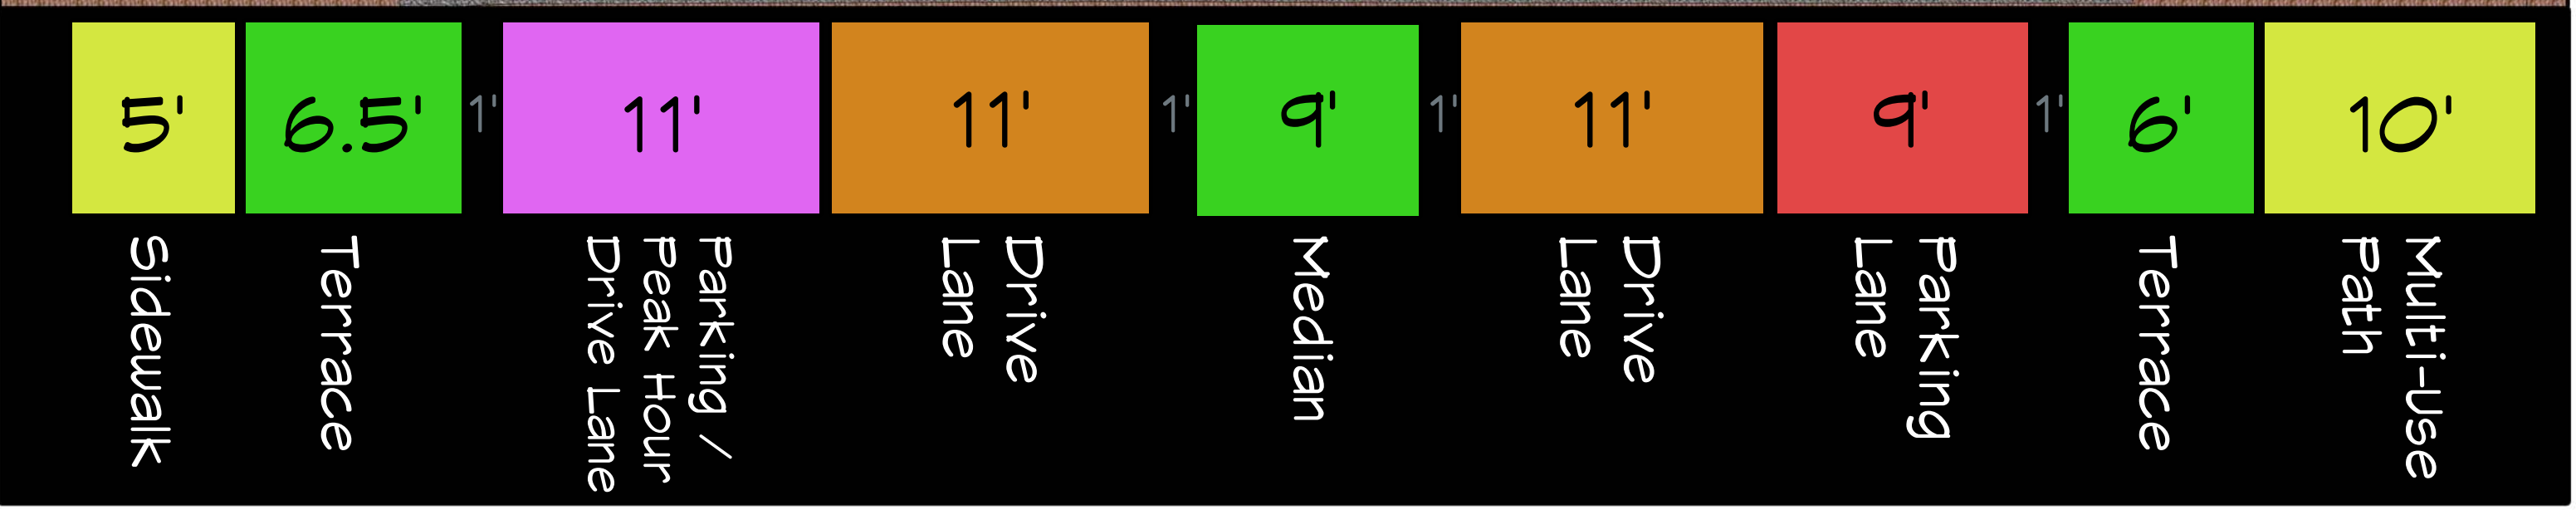

ATWOOD AVENUE

Fair Oaks Ave - Oakridge Ave

ATWOOD AVENUE

Oakridge Avenue - Walter Street

ATWOOD AVENUE

Walter Street - Cottage Grove Road

5'	7'	1"	11'	11'	11'	1"	7'	8'
Sidewalk	Terrace		Drive Lane	Drive Lane	Drive Lane		Terrace	Multi-Use Path

ATWOOD AVENUE

Cottage Grove Road Intersection

5'	4'	10'	10'	10'	10'	10'	6'	8'
Sidewalk	Terrace	Drive Lane	Drive Lane	Left Turn Lane	Drive Lane	Drive Lane	Terrace	Multi-Use Path