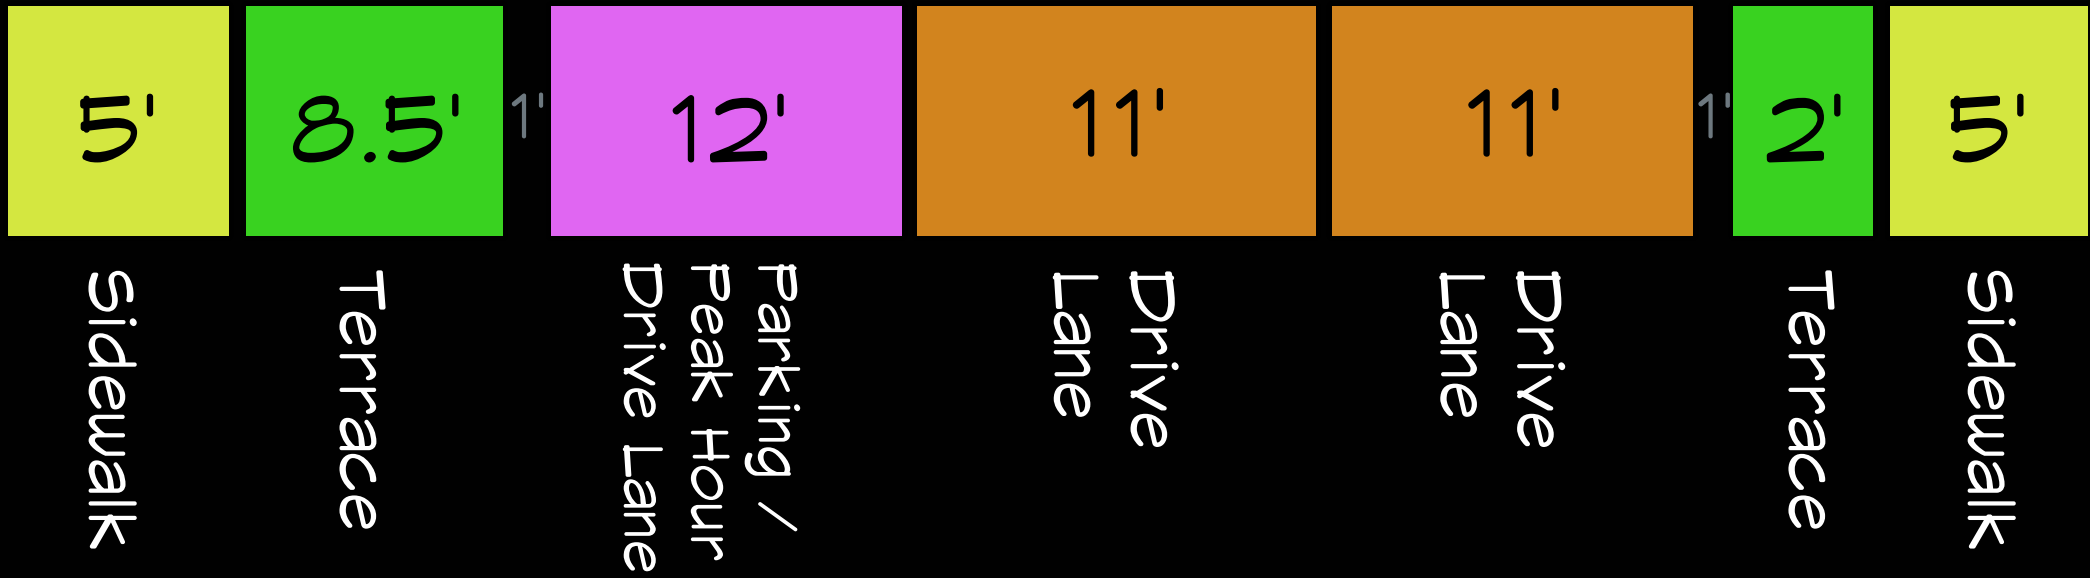

ATWOOD AVENUE

Fair Oaks Ave - Oakridge Ave

ATWOOD AVENUE

Oakridge Avenue - Walter Street

ATWOOD AVENUE

Walter Street - Cottage Grove Road

5'	7'	1"	11'	11'	11'	1"	7'	8'
Sidewalk	Terrace		Drive Lane	Drive Lane	Drive Lane		Terrace	Multi-Use Path

ATWOOD AVENUE

Cottage Grove Road Intersection

5'	4'	10'	10'	10'	10'	10'	6'	8'
Sidewalk	Terrace	Drive Lane	Drive Lane	Left Turn Lane	Drive Lane	Drive Lane	Terrace	Multi-Use Path