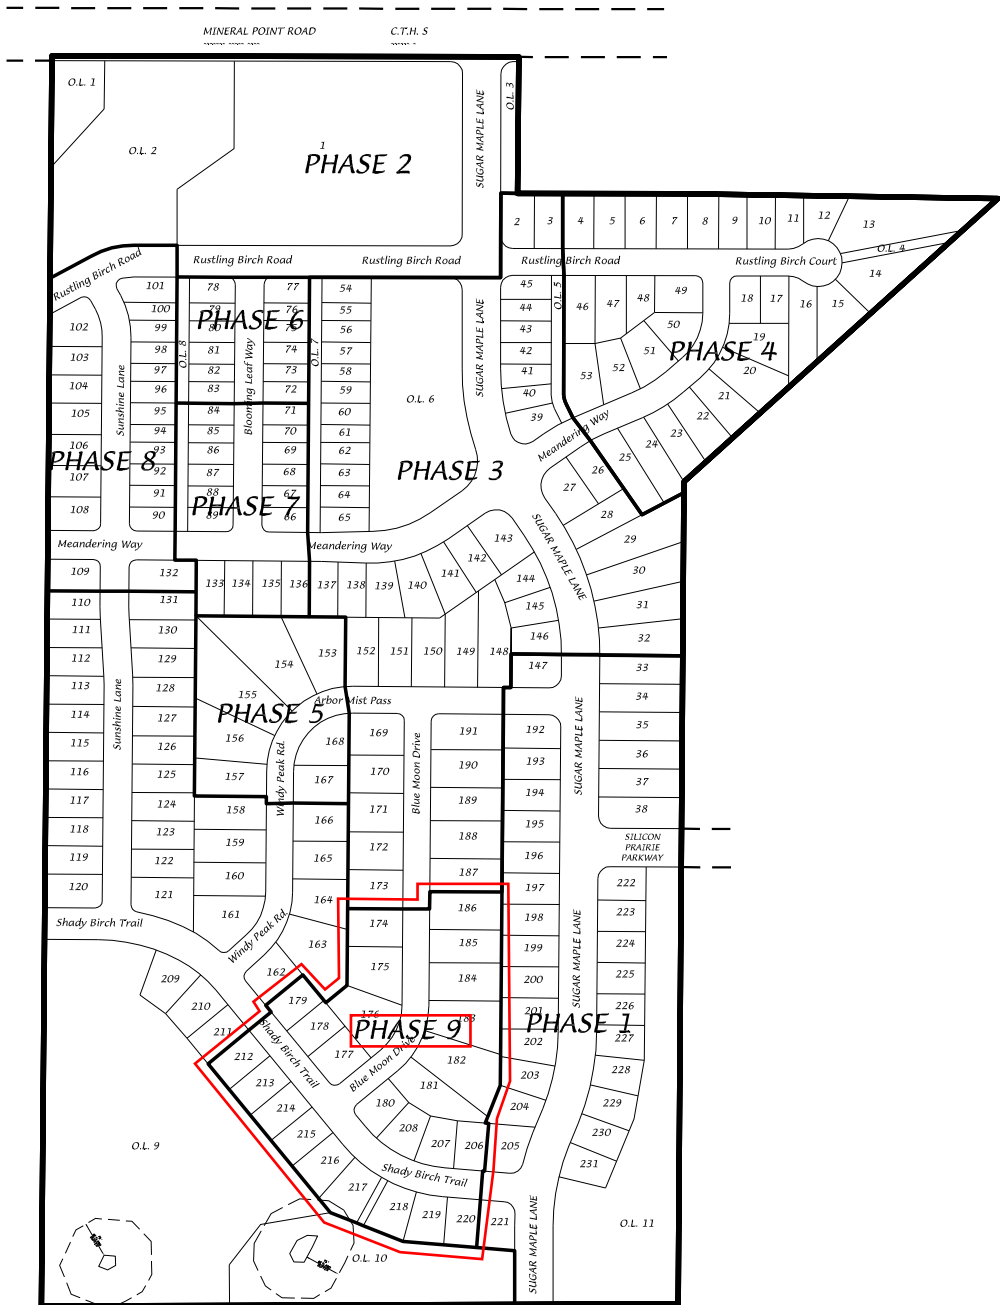

Birchwood Point - Phase Map

D'ONOFRIO KOTTKE AND ASSOCIATES, INC.
 7530 Westward Way, Madison, WI 53717
 Phone: 608.833.7530 • Fax: 608.833.1089
YOUR NATURAL RESOURCE FOR LAND DEVELOPMENT

0 400

 Scale 1" = 400'