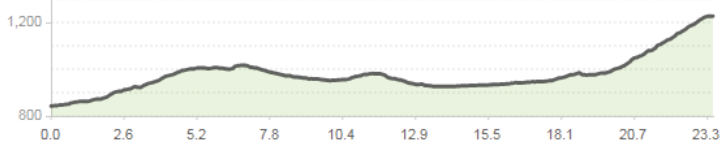

23.49
mile

Planet Trek Dane County

This Bike Ride starts in [Madison, WI](#). Find more [Madison, WI Bike Rides](#).

7780 Views 1 -1 Share 1

Summary Climbs Notes Stats Leaderboard

ELEVATION (feet)

843 ft Start Elev	1253.0 ft Max Elev	561.0 ft Gain
-----------------------------	------------------------------	-------------------------