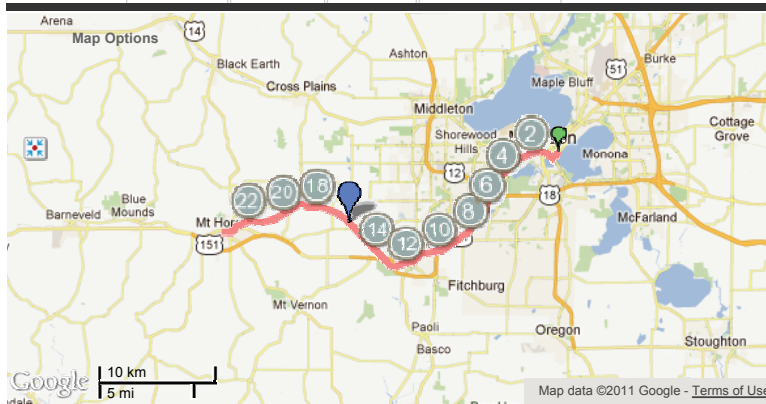

23.49
mile

Planet Trek Dane County

This Bike Ride starts in [Madison, WI](#). Find more [Madison, WI Bike Rides](#).

7780 Views 1 -1 Share 1

Summary Climbs Notes Stats Leaderboard

ELEVATION (feet)

843 ft Start Elev	1253.0 ft Max Elev	561.0 ft Gain
-----------------------------	------------------------------	-------------------------