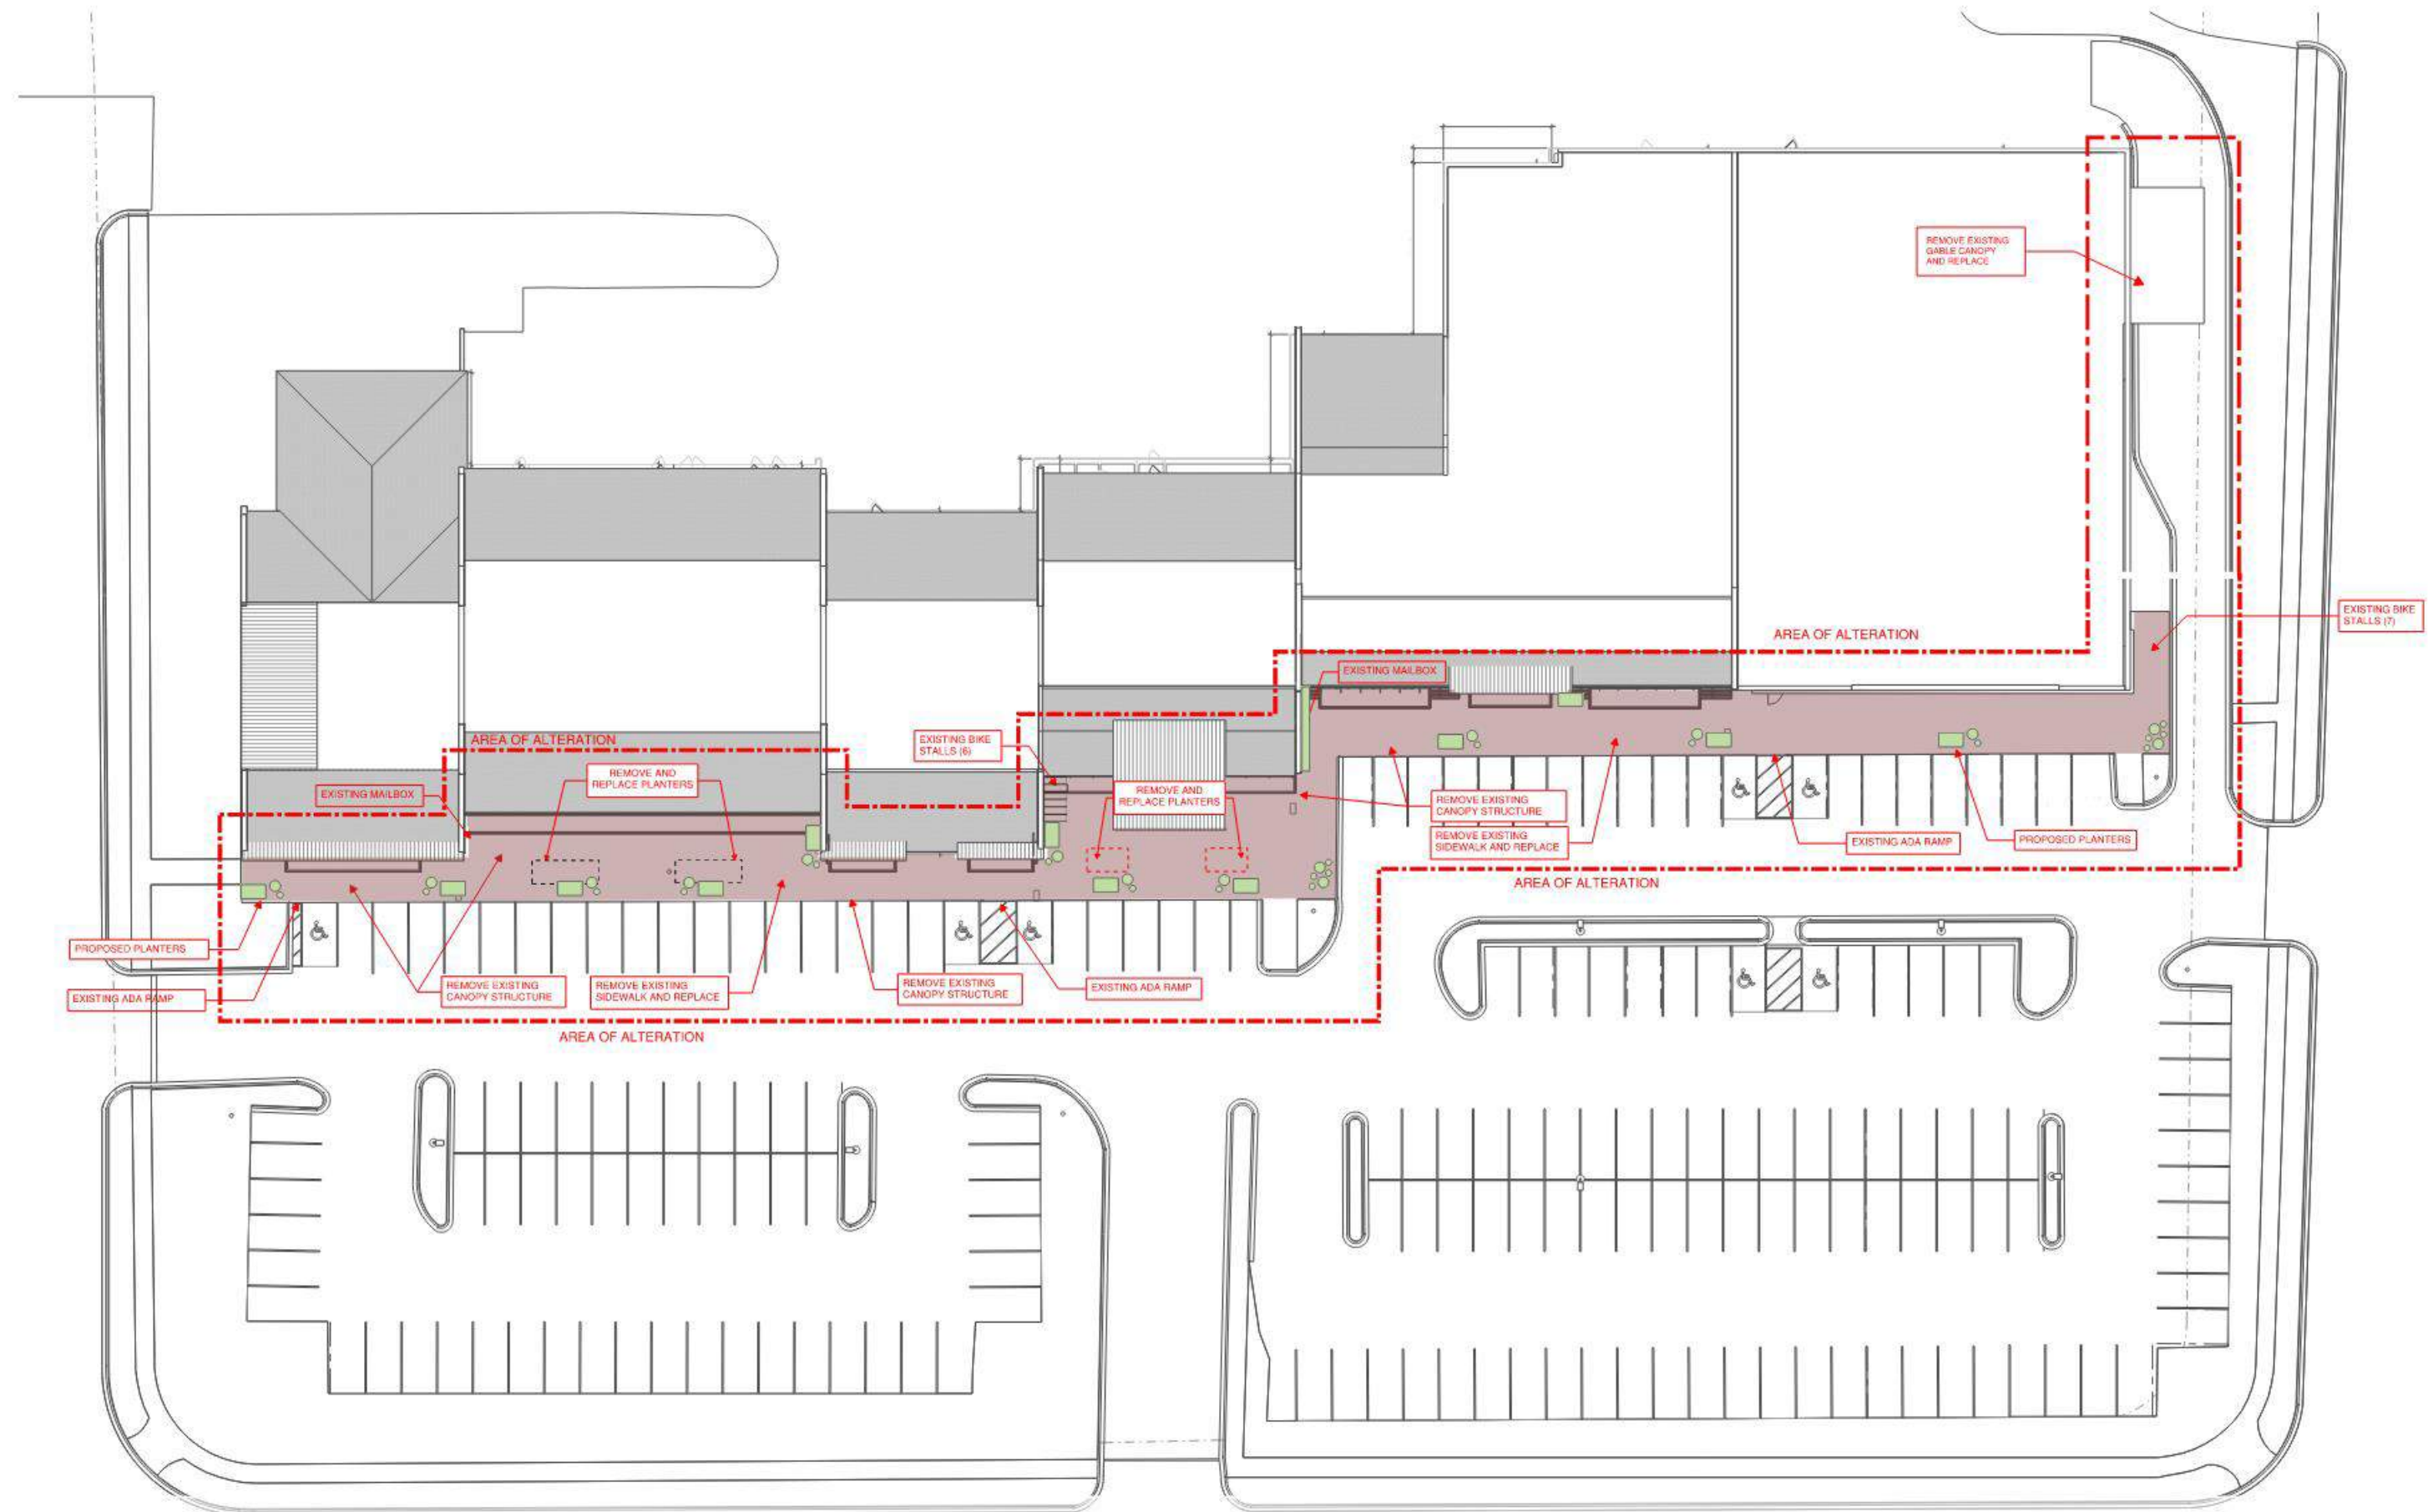

### Rocca Round Planters

Made to Order  
Ships In 8-10 Weeks  
SKU#: F1-ROC-R2424

Size

24in.Dia x 24in.H

**Sketchworks**  
architecture llc