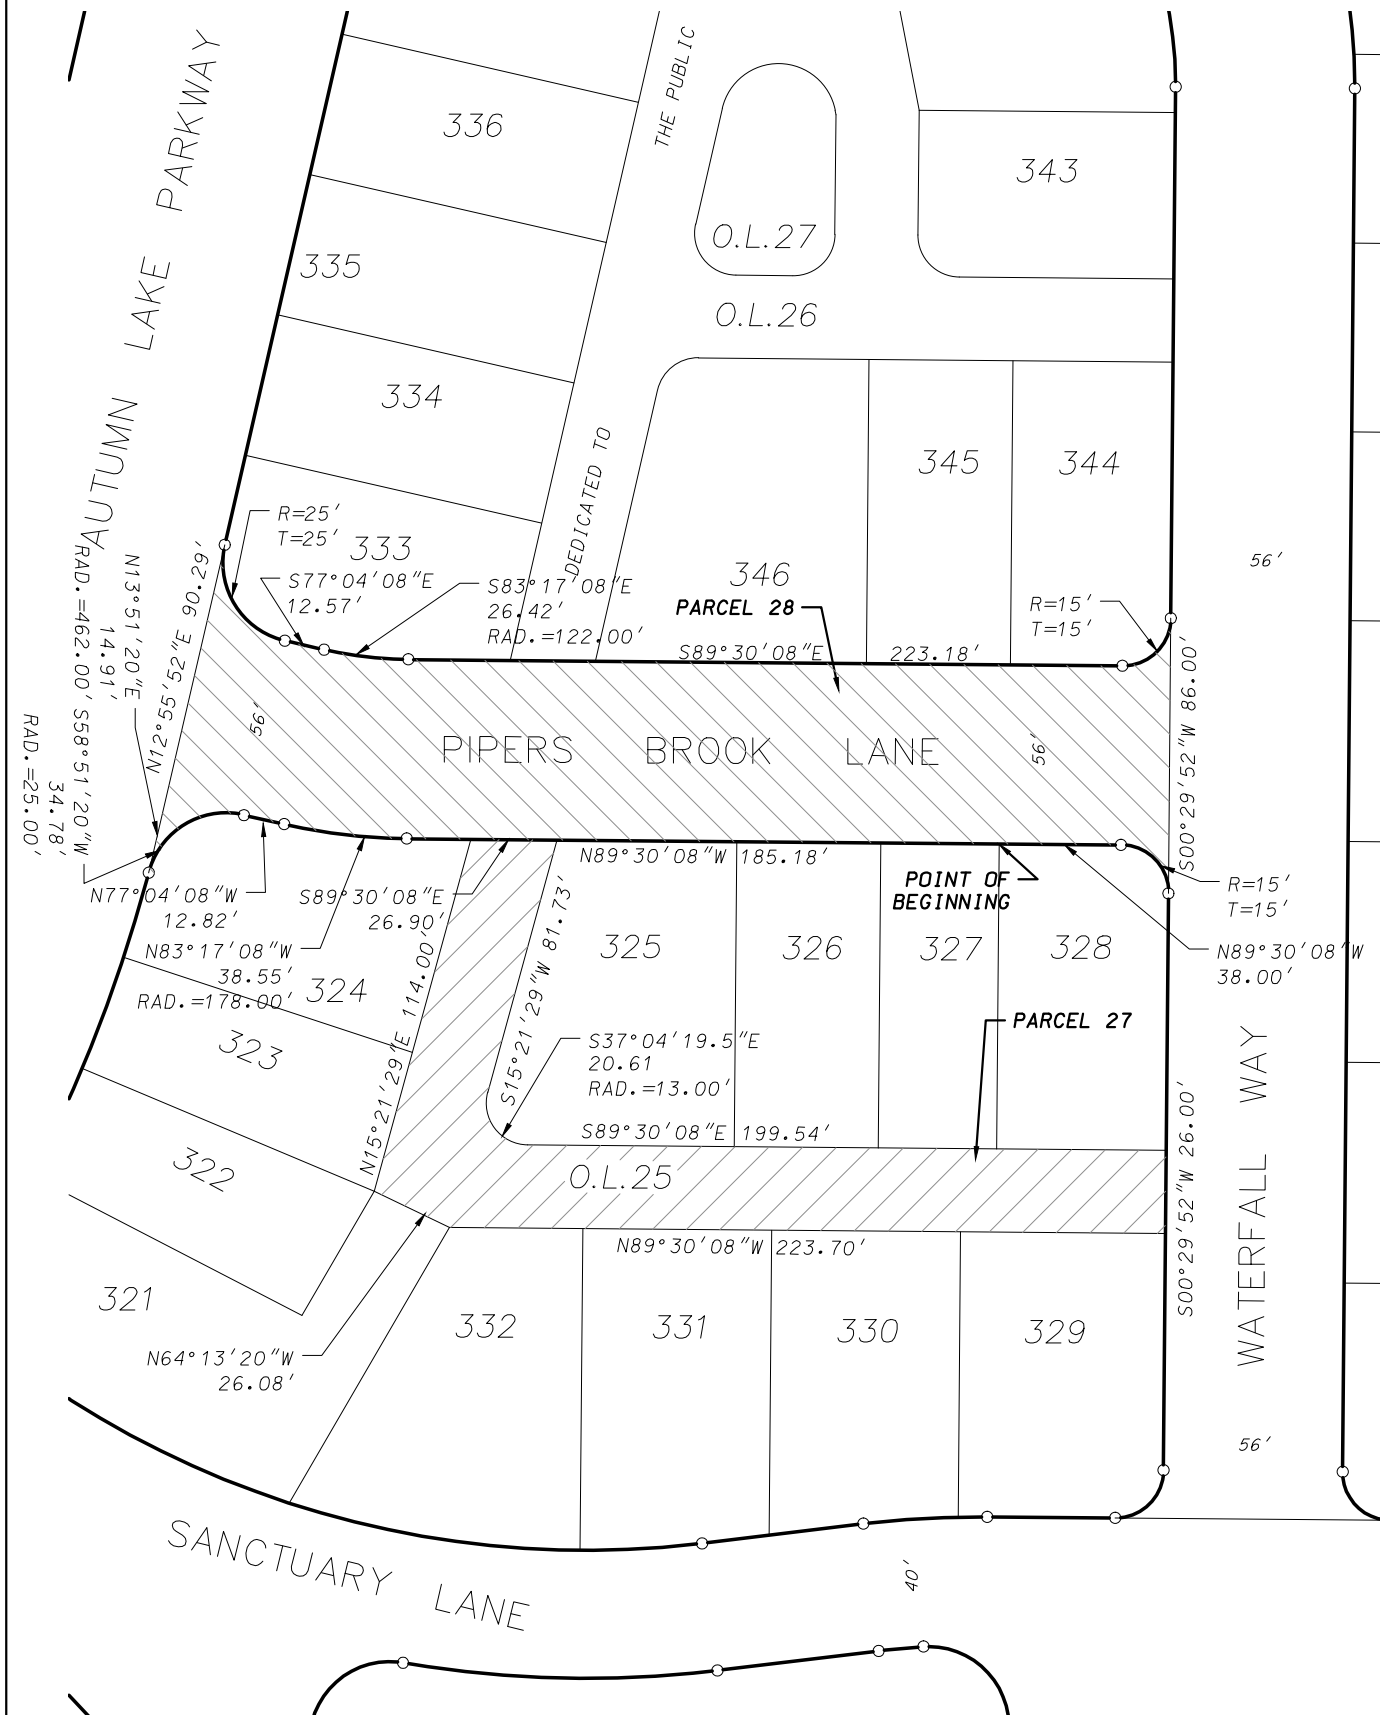

EXHIBIT "A"

D'ONOFRIO KOTTKE AND ASSOCIATES, INC.
7530 Westward Way, Madison, WI 53717
Phone: 608.833.7530 • Fax: 608.833.1089
YOUR NATURAL RESOURCE FOR LAND DEVELOPMENT

DATE: March 9, 2015
F.N.: 14-07-117