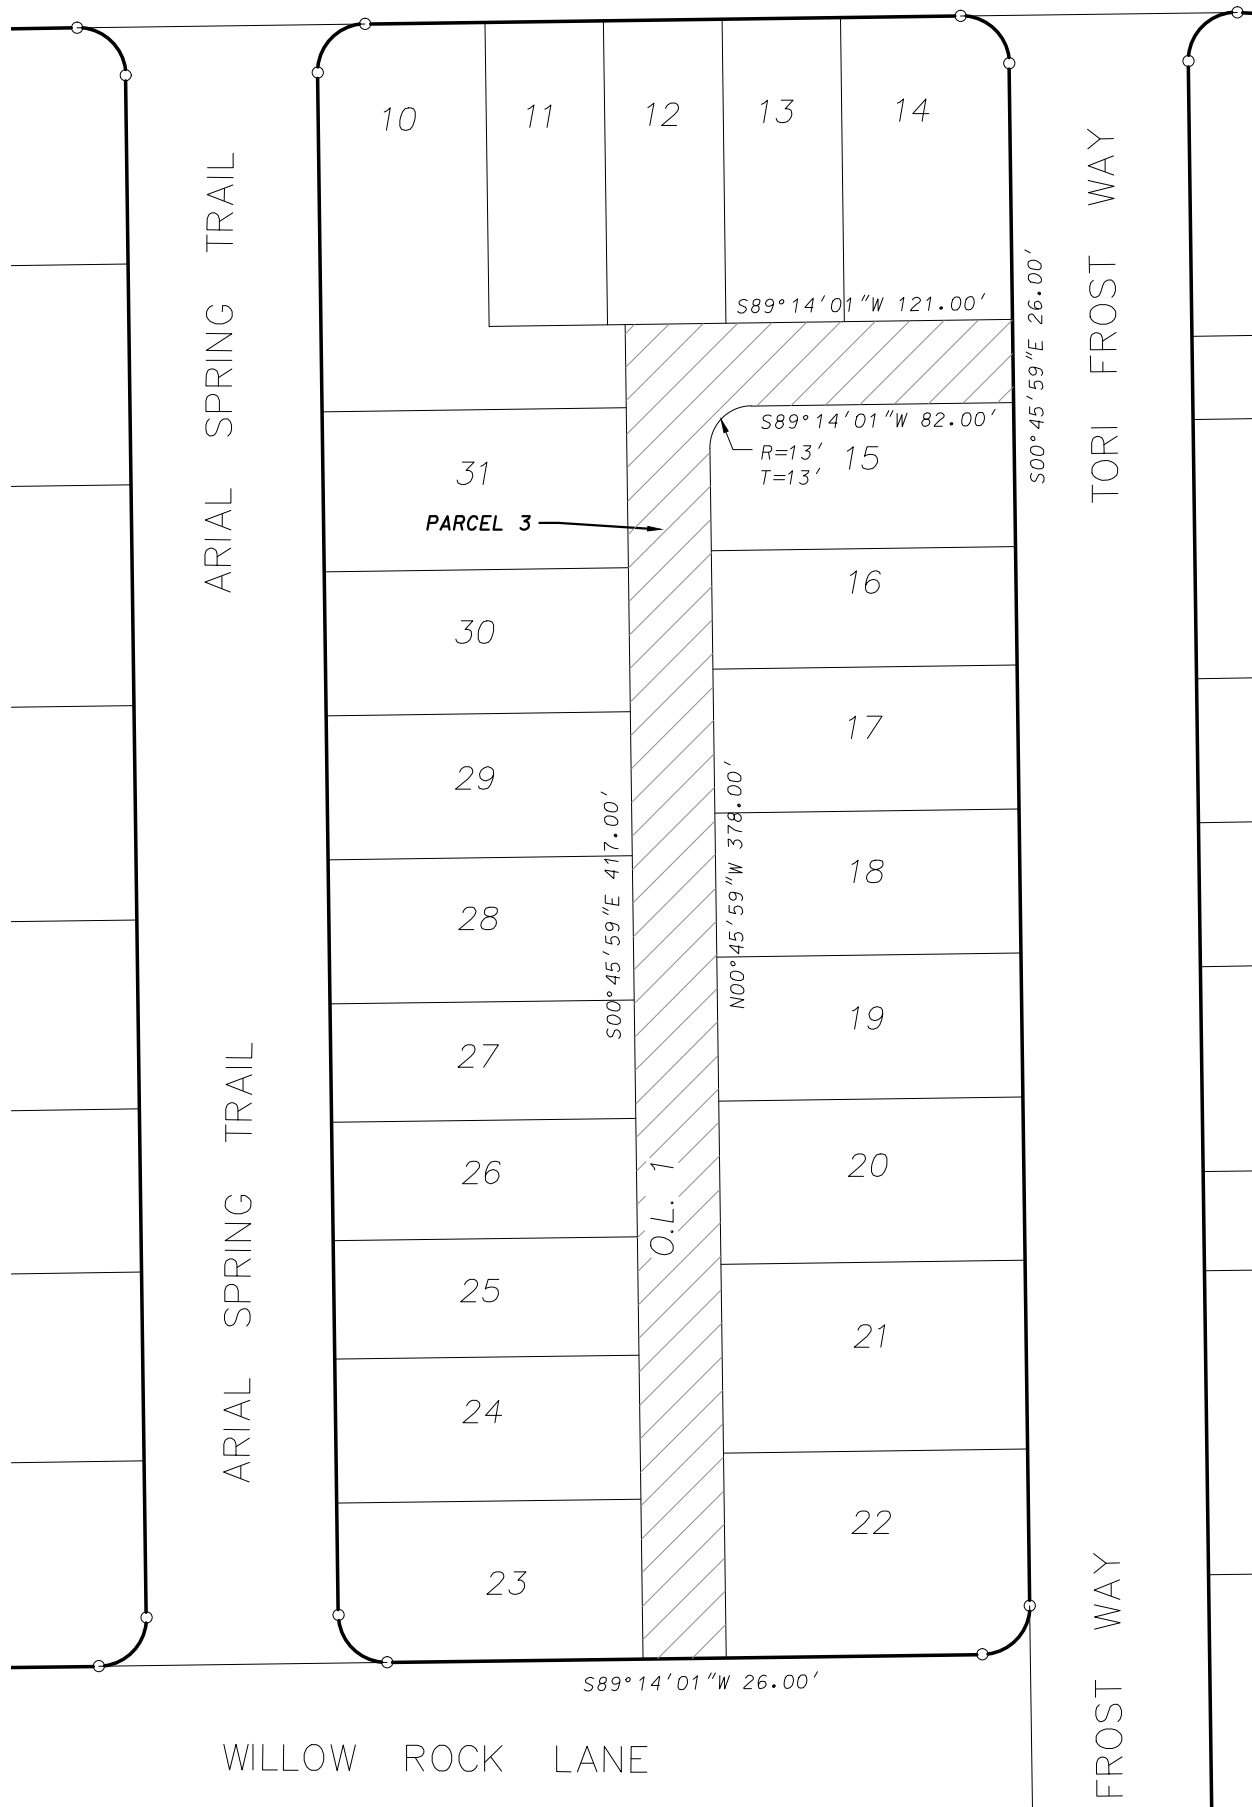

EXHIBIT "A"

D'ONOFRIO KOTTKE AND ASSOCIATES, INC.
7530 Westward Way, Madison, WI 53717
Phone: 608.833.7530 • Fax: 608.833.1089
YOUR NATURAL RESOURCE FOR LAND DEVELOPMENT

DATE: March 9, 2015
F.N.: 14-07-117