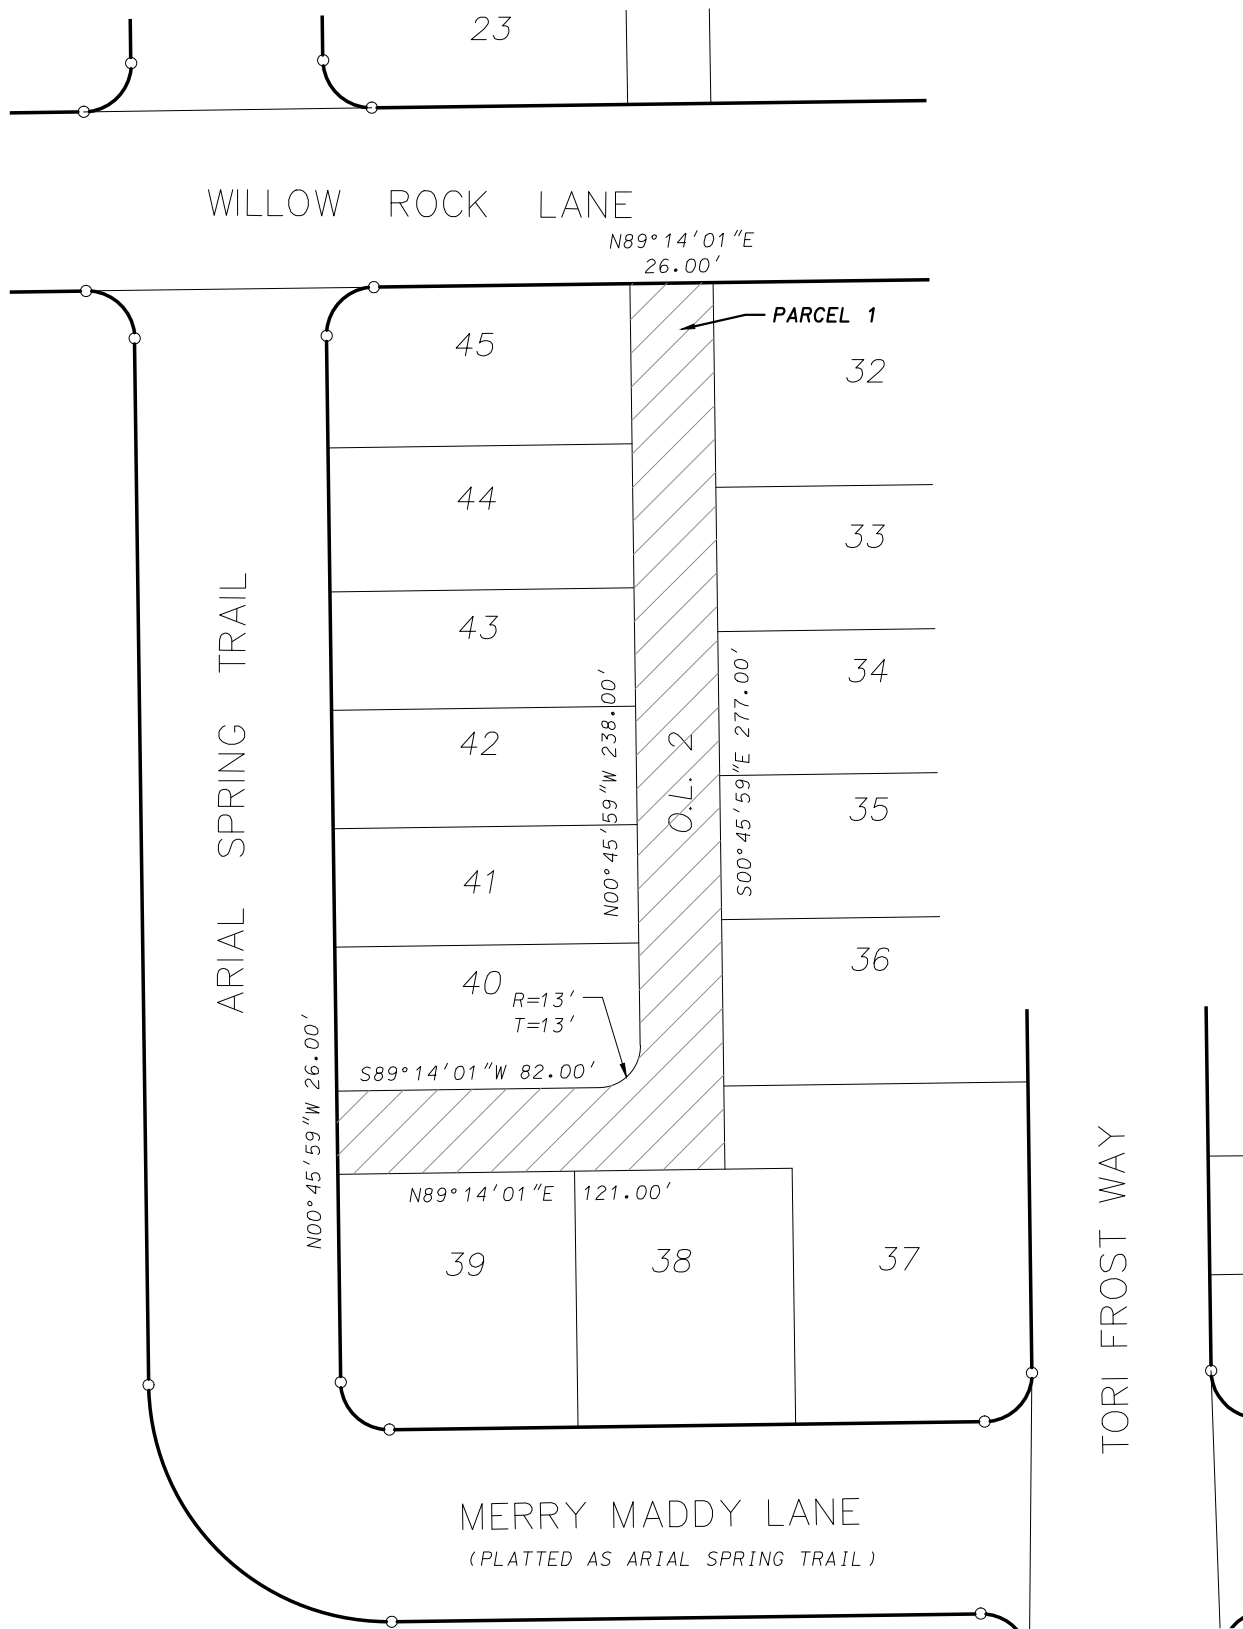

0 700

Scale 1" = 700'

DATE: March 9, 2015

F.N.: 14-07-117

EXHIBIT "A"

D'ONOFRIO KOTTKE AND ASSOCIATES, INC.
 7530 Westward Way, Madison, WI 53717
 Phone: 608.833.7530 • Fax: 608.833.1089
 YOUR NATURAL RESOURCE FOR LAND DEVELOPMENT