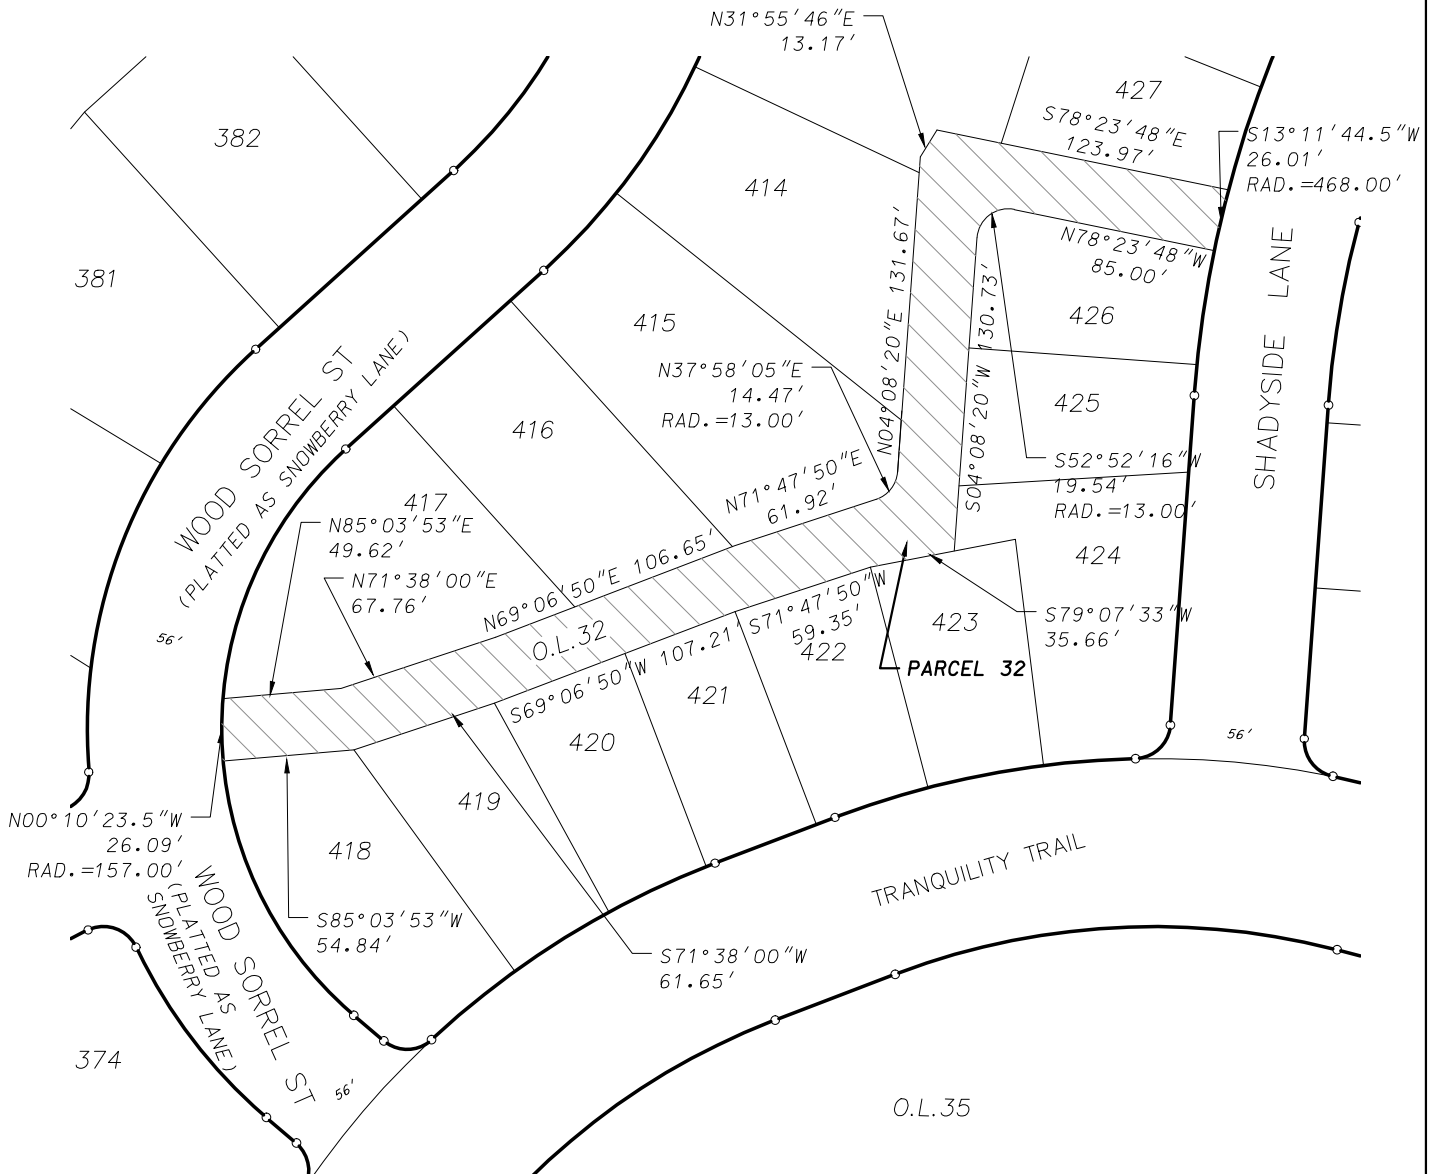

EXHIBIT "A"

D'ONOFRIO KOTTKE AND ASSOCIATES, INC.
7530 Westward Way, Madison, WI 53717
Phone: 608.833.7530 • Fax: 608.833.1089
YOUR NATURAL RESOURCE FOR LAND DEVELOPMENT

DATE: March 9, 2015
F.N.: 14-07-117