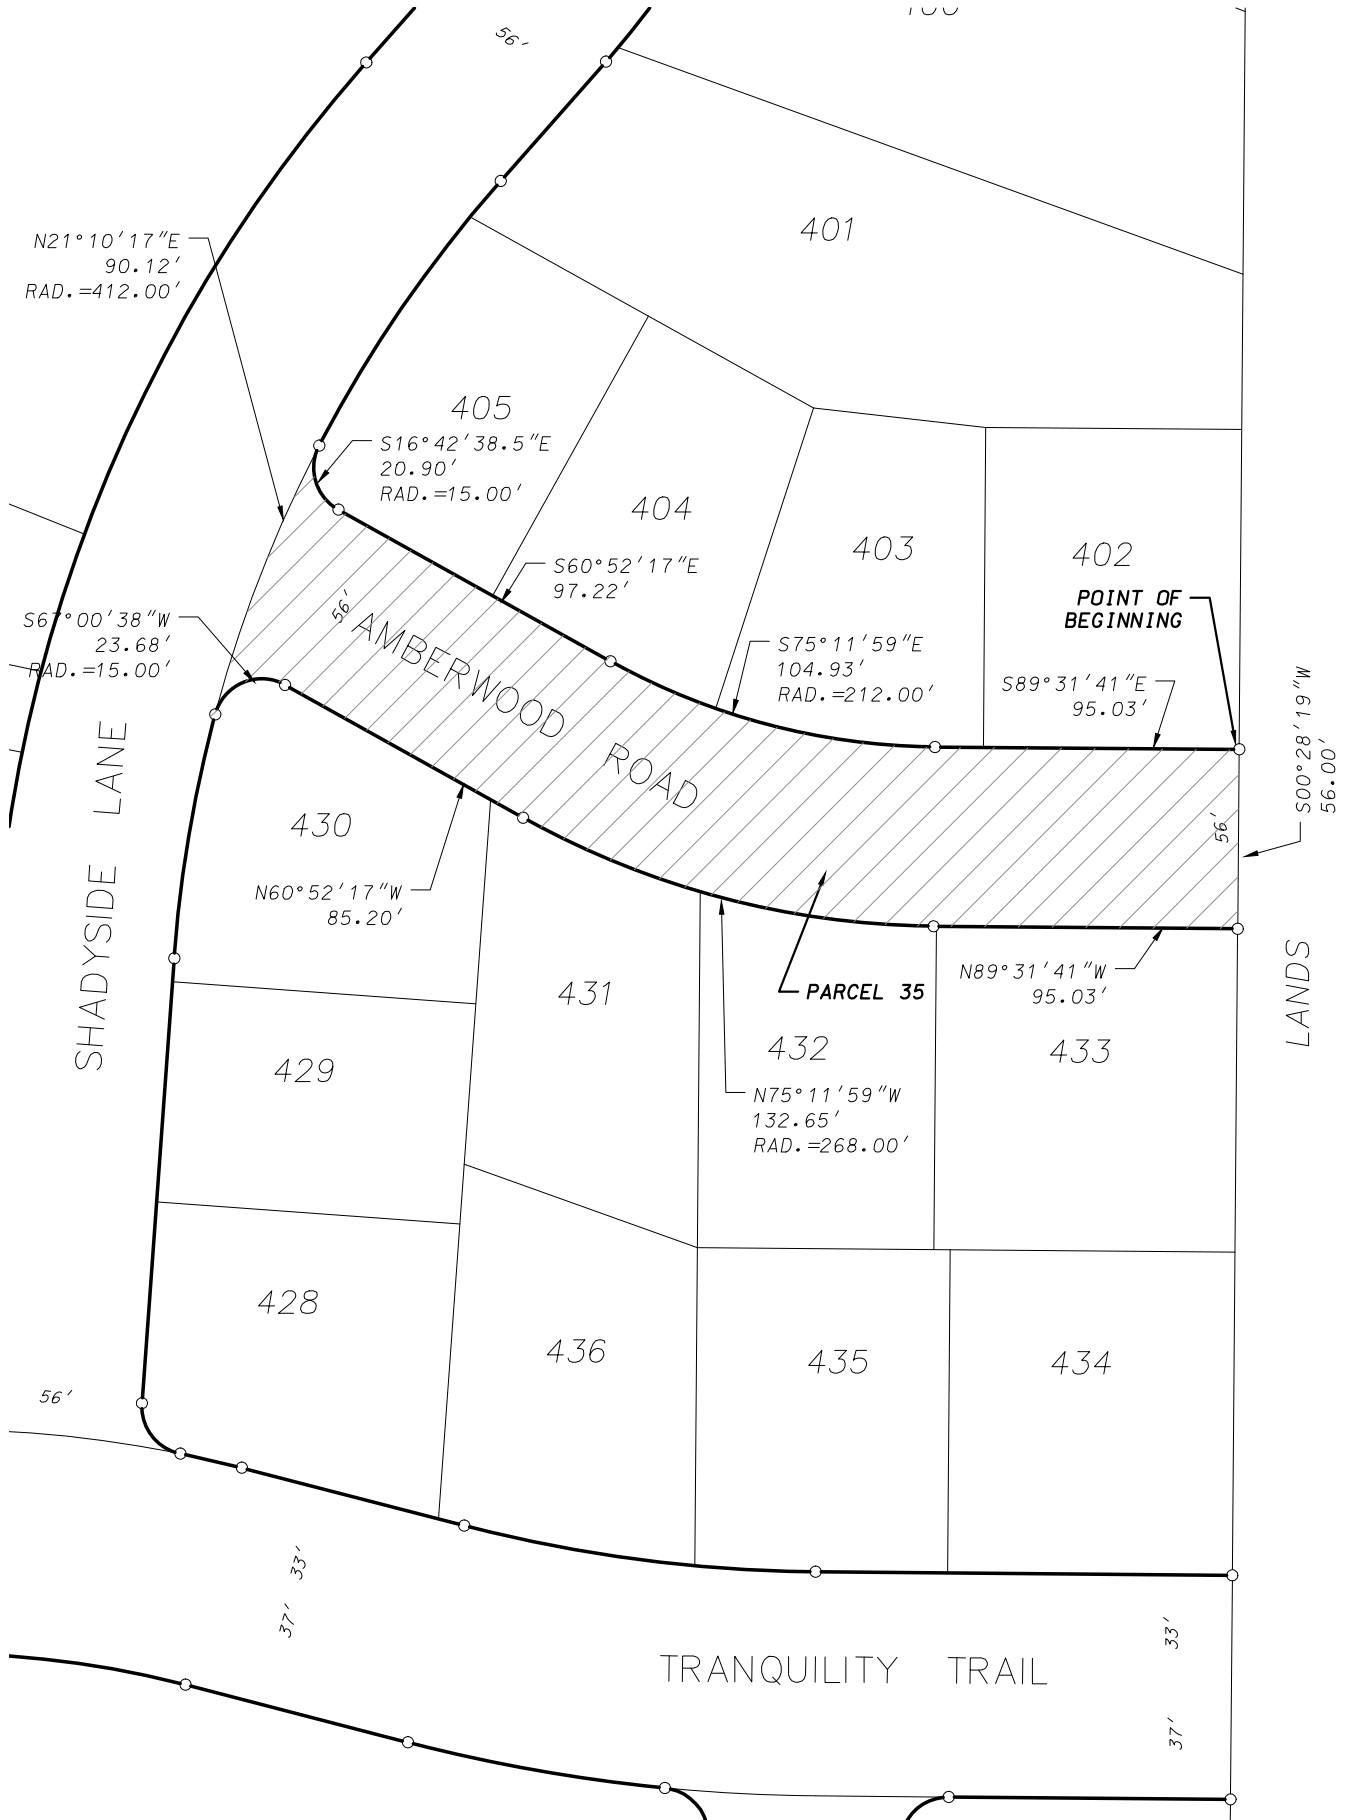

EXHIBIT "A"

D'ONOFRIO KOTTKE AND ASSOCIATES, INC.
7530 Westward Way, Madison, WI 53717
Phone: 608.833.7530 • Fax: 608.833.1089
YOUR NATURAL RESOURCE FOR LAND DEVELOPMENT

DATE: March 9, 2015
F.N.: 14-07-117