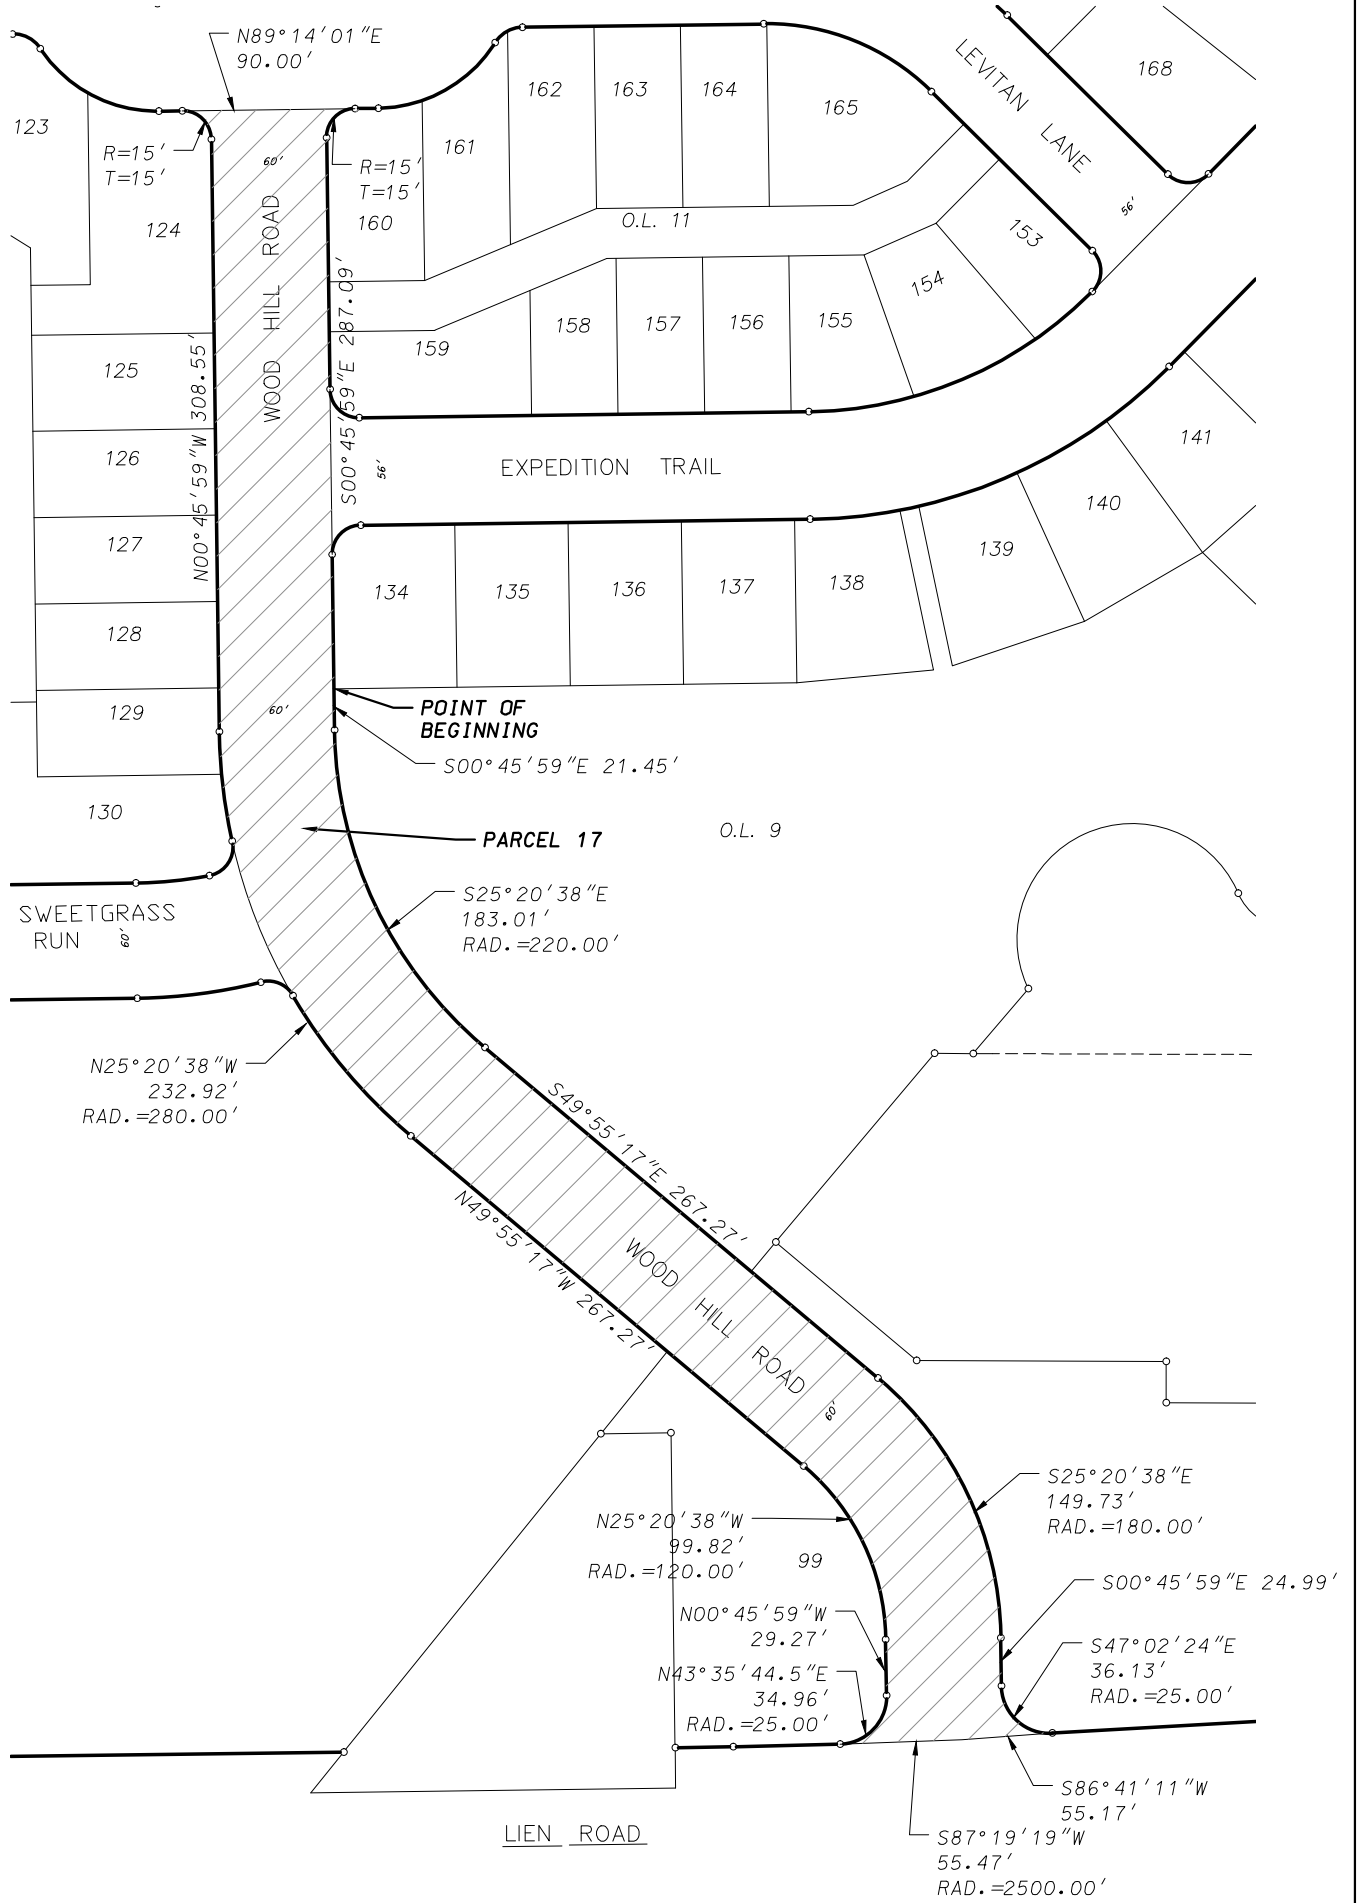

EXHIBIT "A"

D'ONOFRIO KOTTKE AND ASSOCIATES, INC.
7530 Westward Way, Madison, WI 53717
Phone: 608.833.7530 • Fax: 608.833.1089
YOUR NATURAL RESOURCE FOR LAND DEVELOPMENT

DATE: March 9, 2015
F.N.: 14-07-117