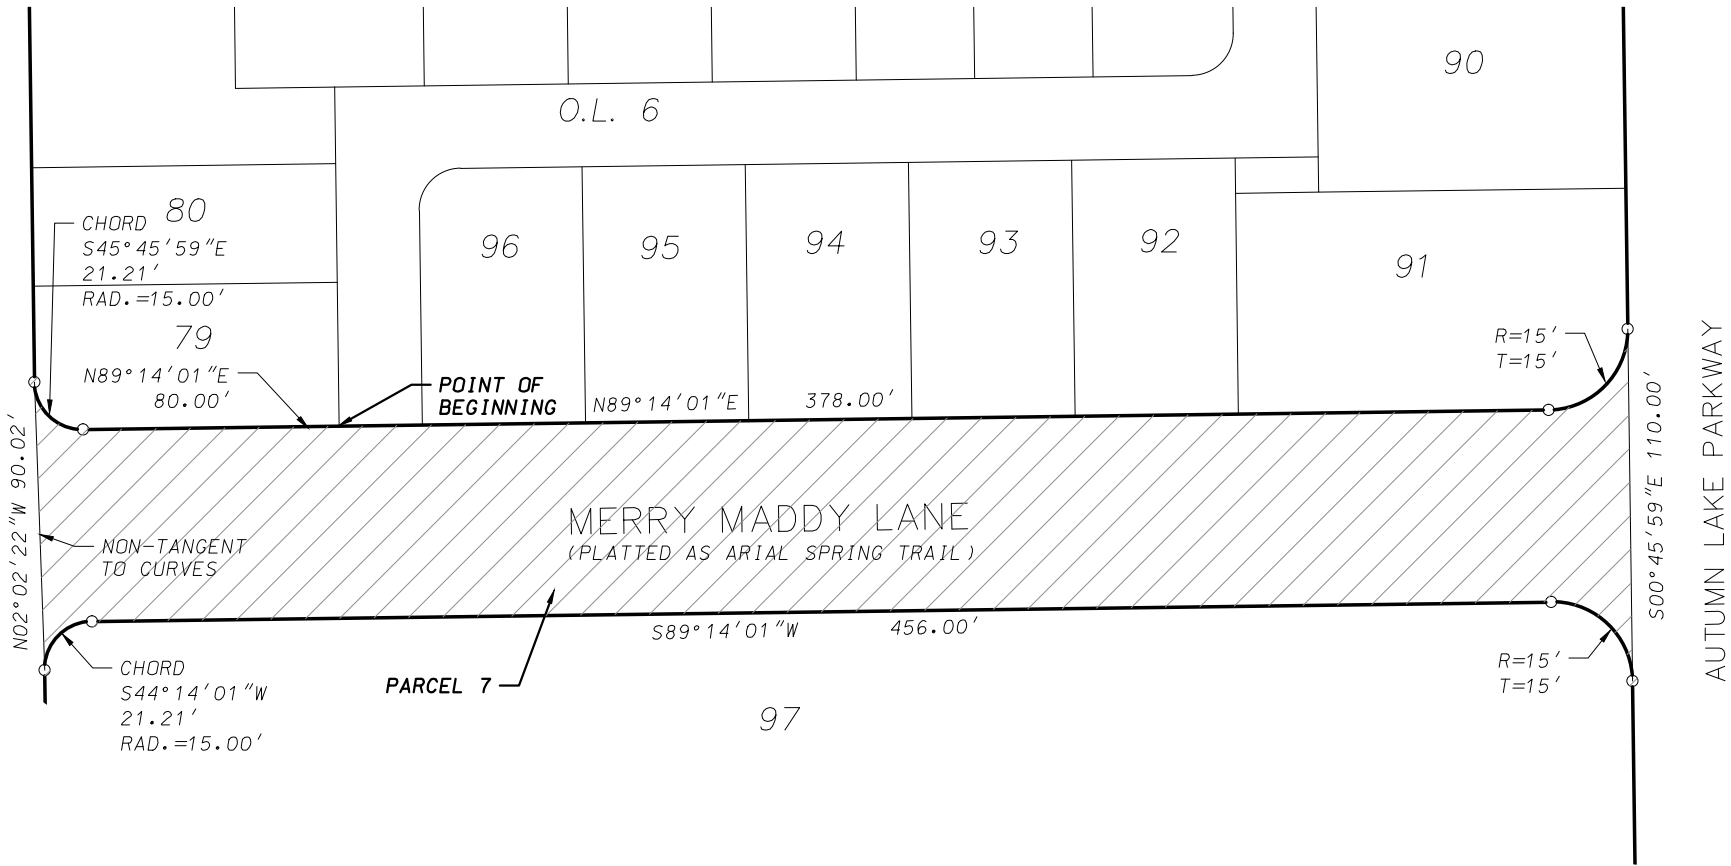

EXHIBIT "A"

TORI FROST WAY

AUTUMN LAKE PARKWAY

O.L. 6

90

91

92

93

94

95

96

R=15'
T=15'

R=15'
T=15'

POINT OF BEGINNING

PARCEL 7

MERRY MADDY LANE
(PLATTED AS ARIAL SPRING TRAIL)

97

CHORD 80
 $S45^{\circ}45'59''E$
21.21'
 $RAD.=15.00'$

79
 $N89^{\circ}14'01''E$
80.00'

NON-TANGENT TO CURVES
 $N02^{\circ}02'22''W$ 90.02'

CHORD
 $S44^{\circ}14'01''W$
21.21'
 $RAD.=15.00'$

$S89^{\circ}14'01''W$ 456.00'

$S00^{\circ}45'59''E$ 110.00'

D'ONOFRIO KOTIKE AND ASSOCIATES, INC.
7530 Westwood Way, Madison, WI 53717
Phone: 608.833.7530 • Fax: 608.833.1089
YOUR NATURAL RESOURCE FOR LAND DEVELOPMENT

0
Scale 1" = 60'

DATE: March 9, 2015
F.N.: 14-07-117