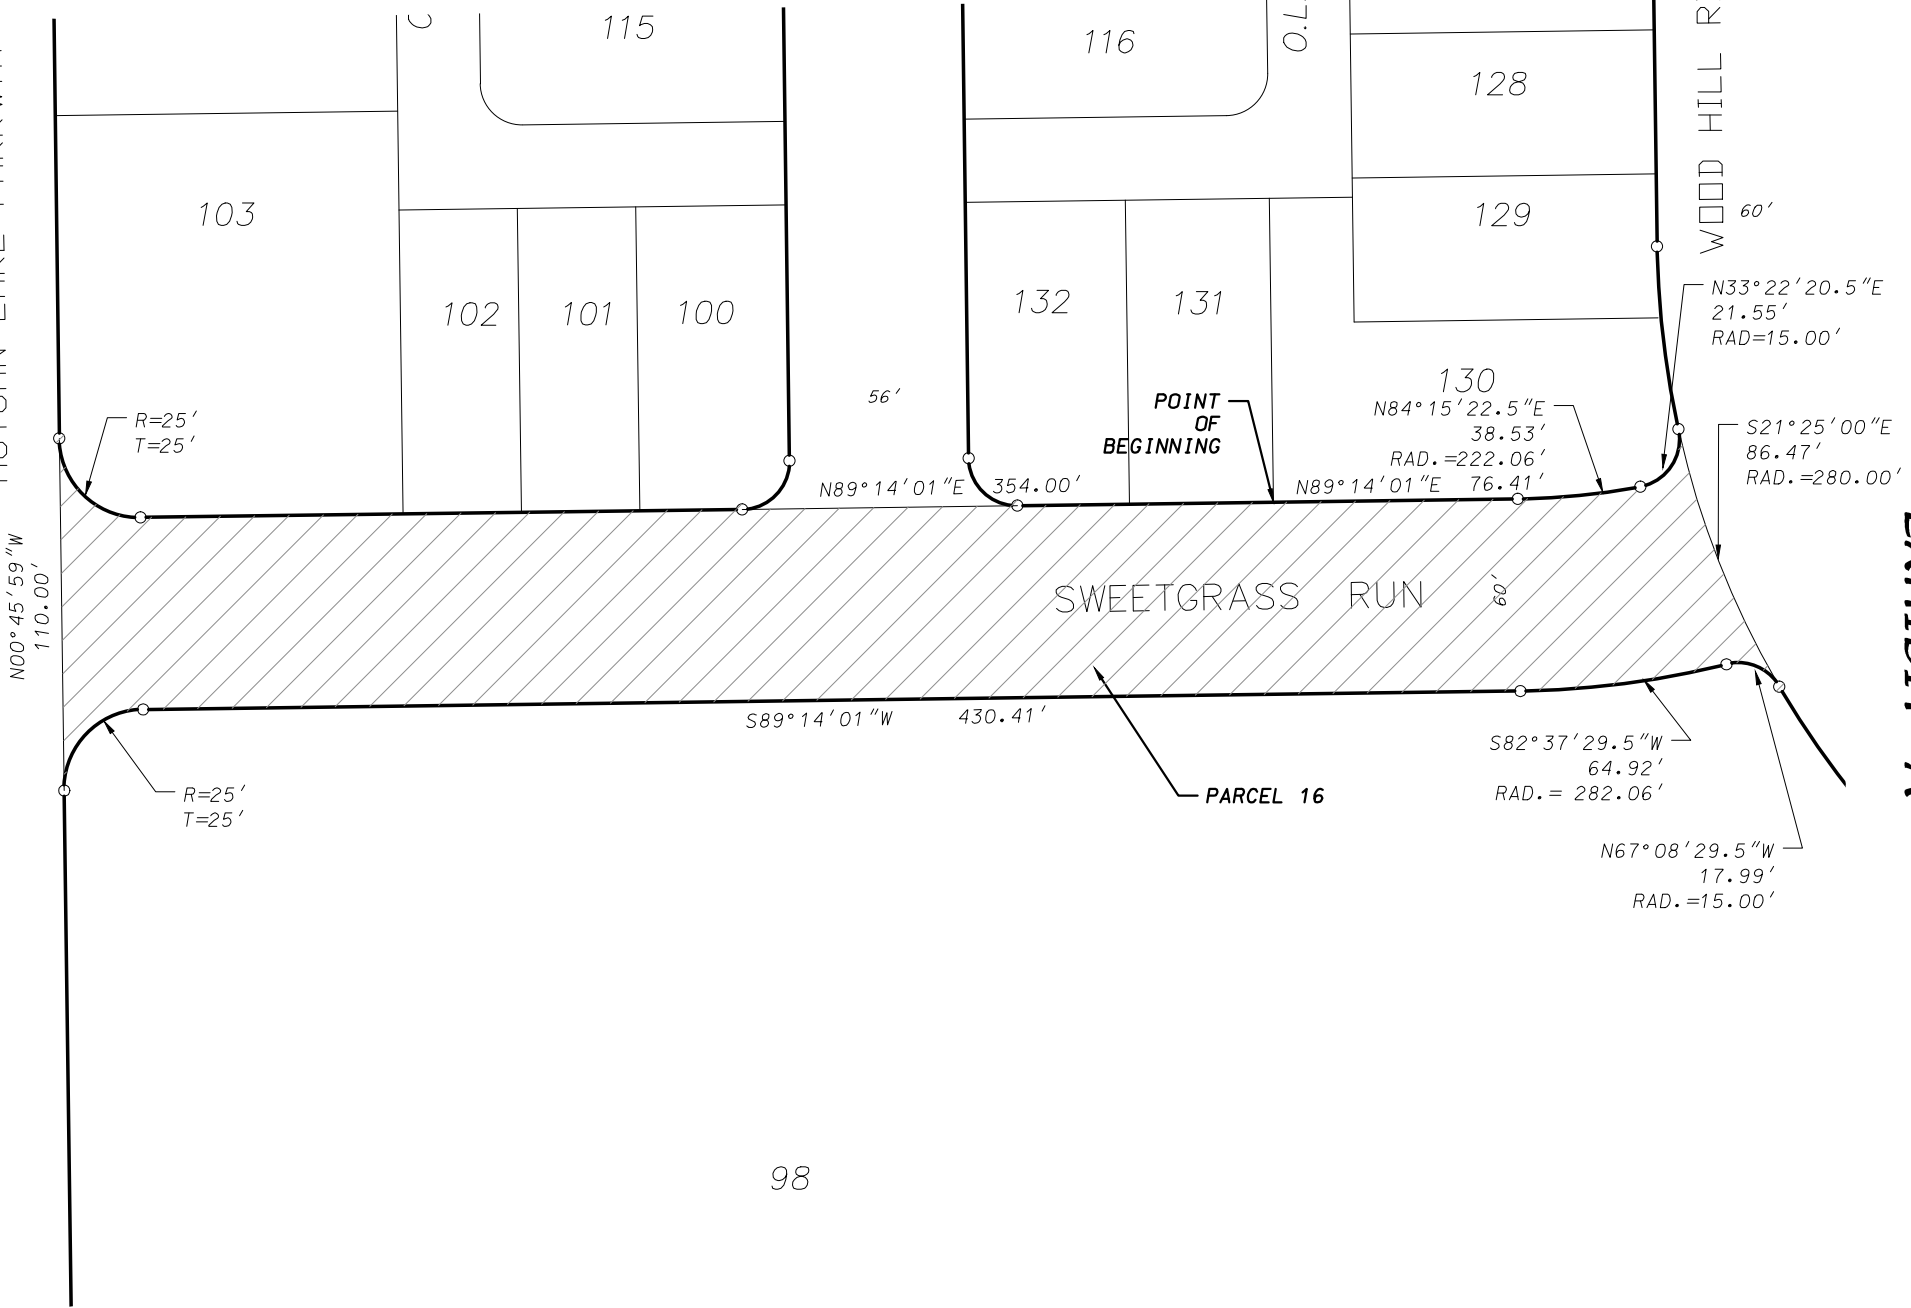

D'ONOFRIO KOTKE AND ASSOCIATES, INC.
7530 Westward Way, Madison, WI 53717
Phone: 608.833.7530 • Fax: 608.833.1089
YOUR NATURAL RESOURCE FOR LAND DEVELOPMENT

DATE: March 9, 2015
F.N.: 14-07-117

AUTUMN LAKE PARKWAY

EXHIBIT "A"