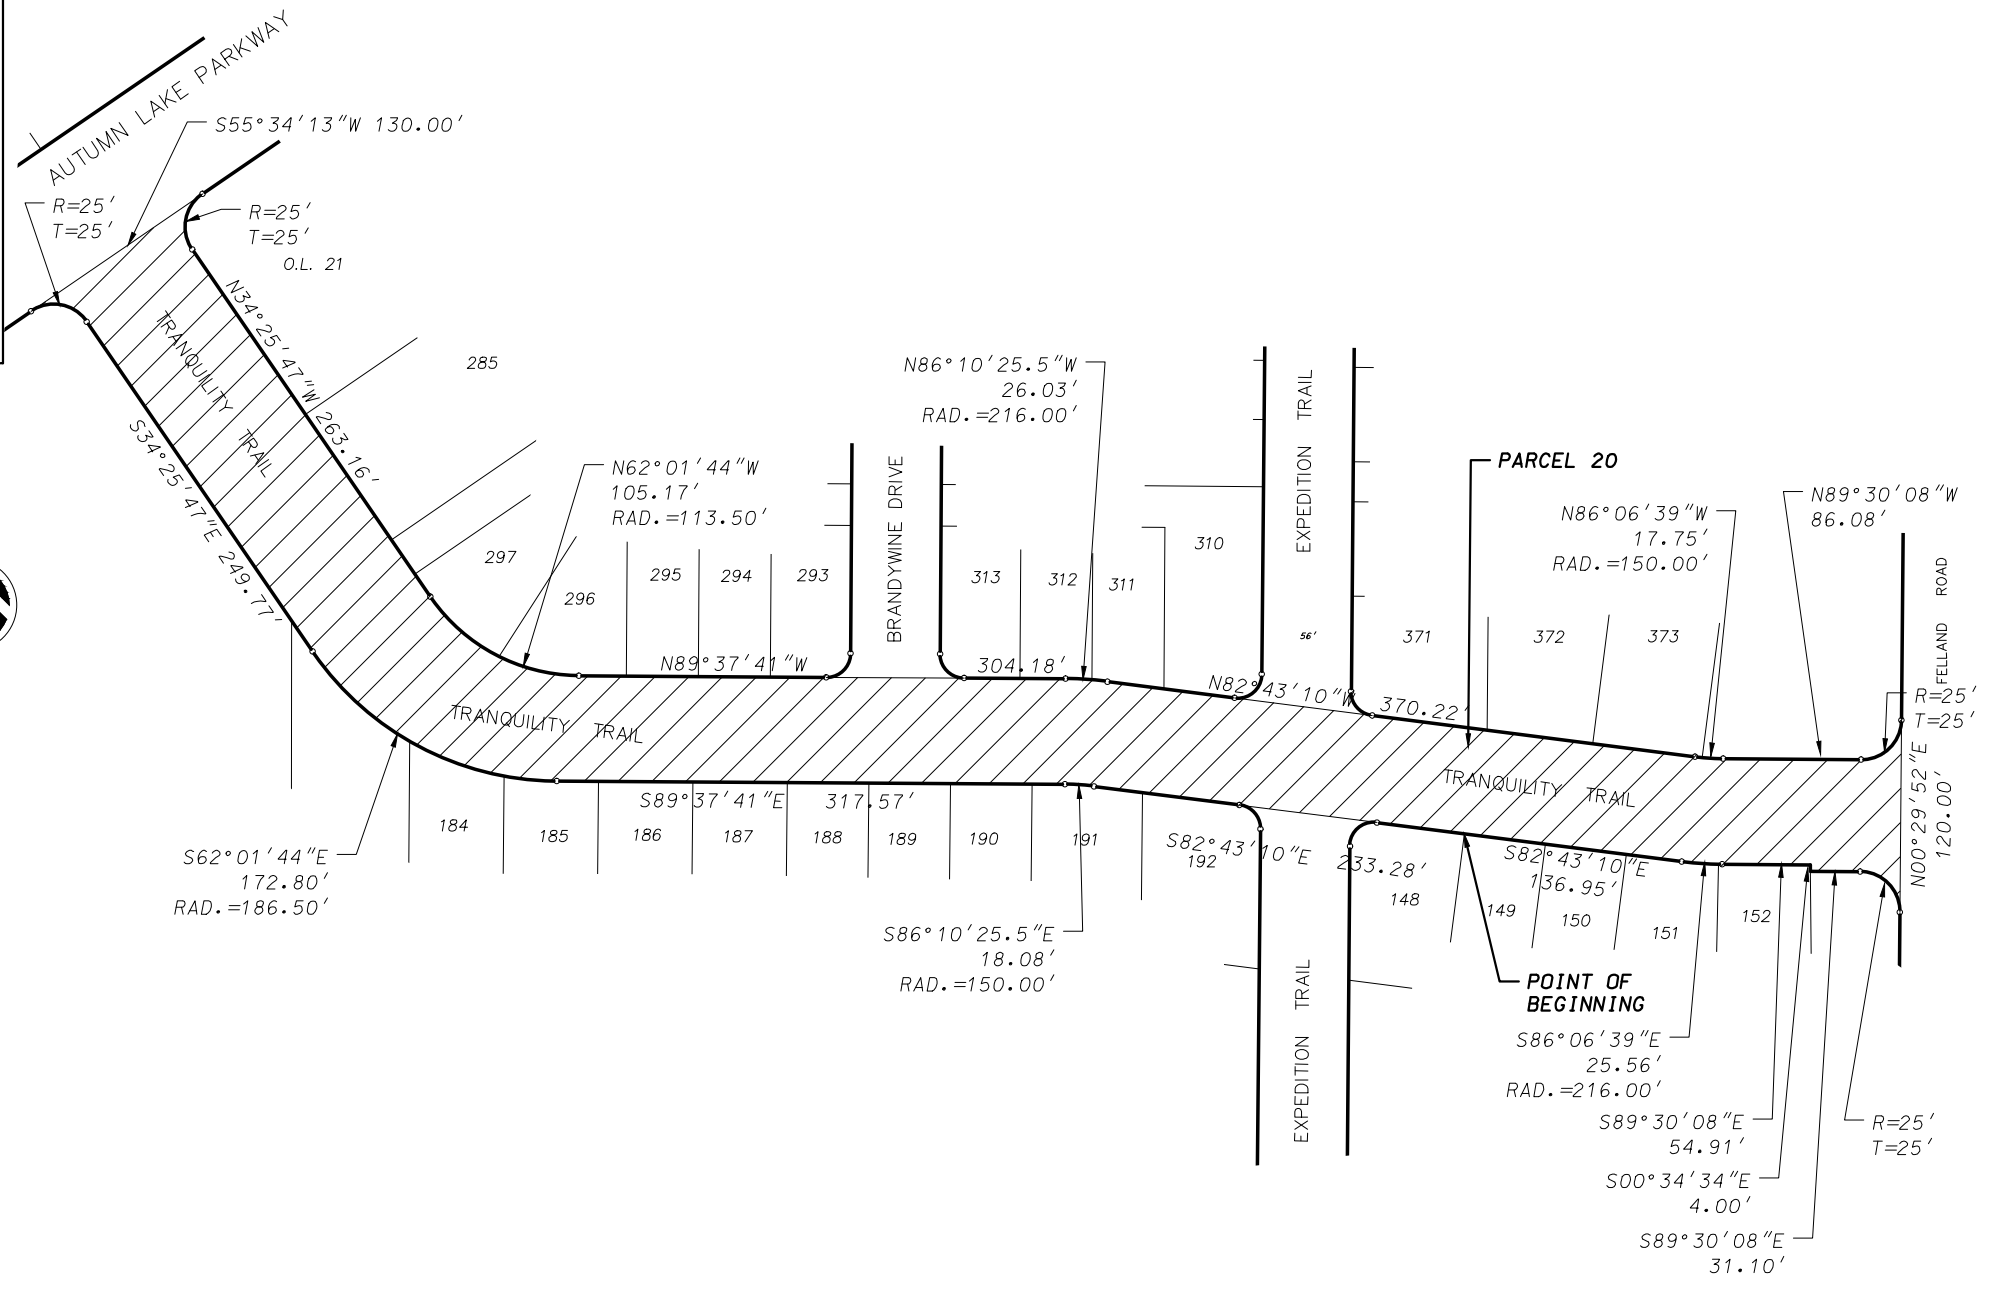

EXHIBIT "A"

D'ONOFRIO KOTKE AND ASSOCIATES, INC.
7530 Westward Way, Madison, WI 53717
Phone: 608.833.7530 • Fax: 608.833.1089
YOUR NATURAL RESOURCE FOR LAND DEVELOPMENT

Scale 1" = 120'

DATE: March 9, 2015
F.N.: 14-07-117