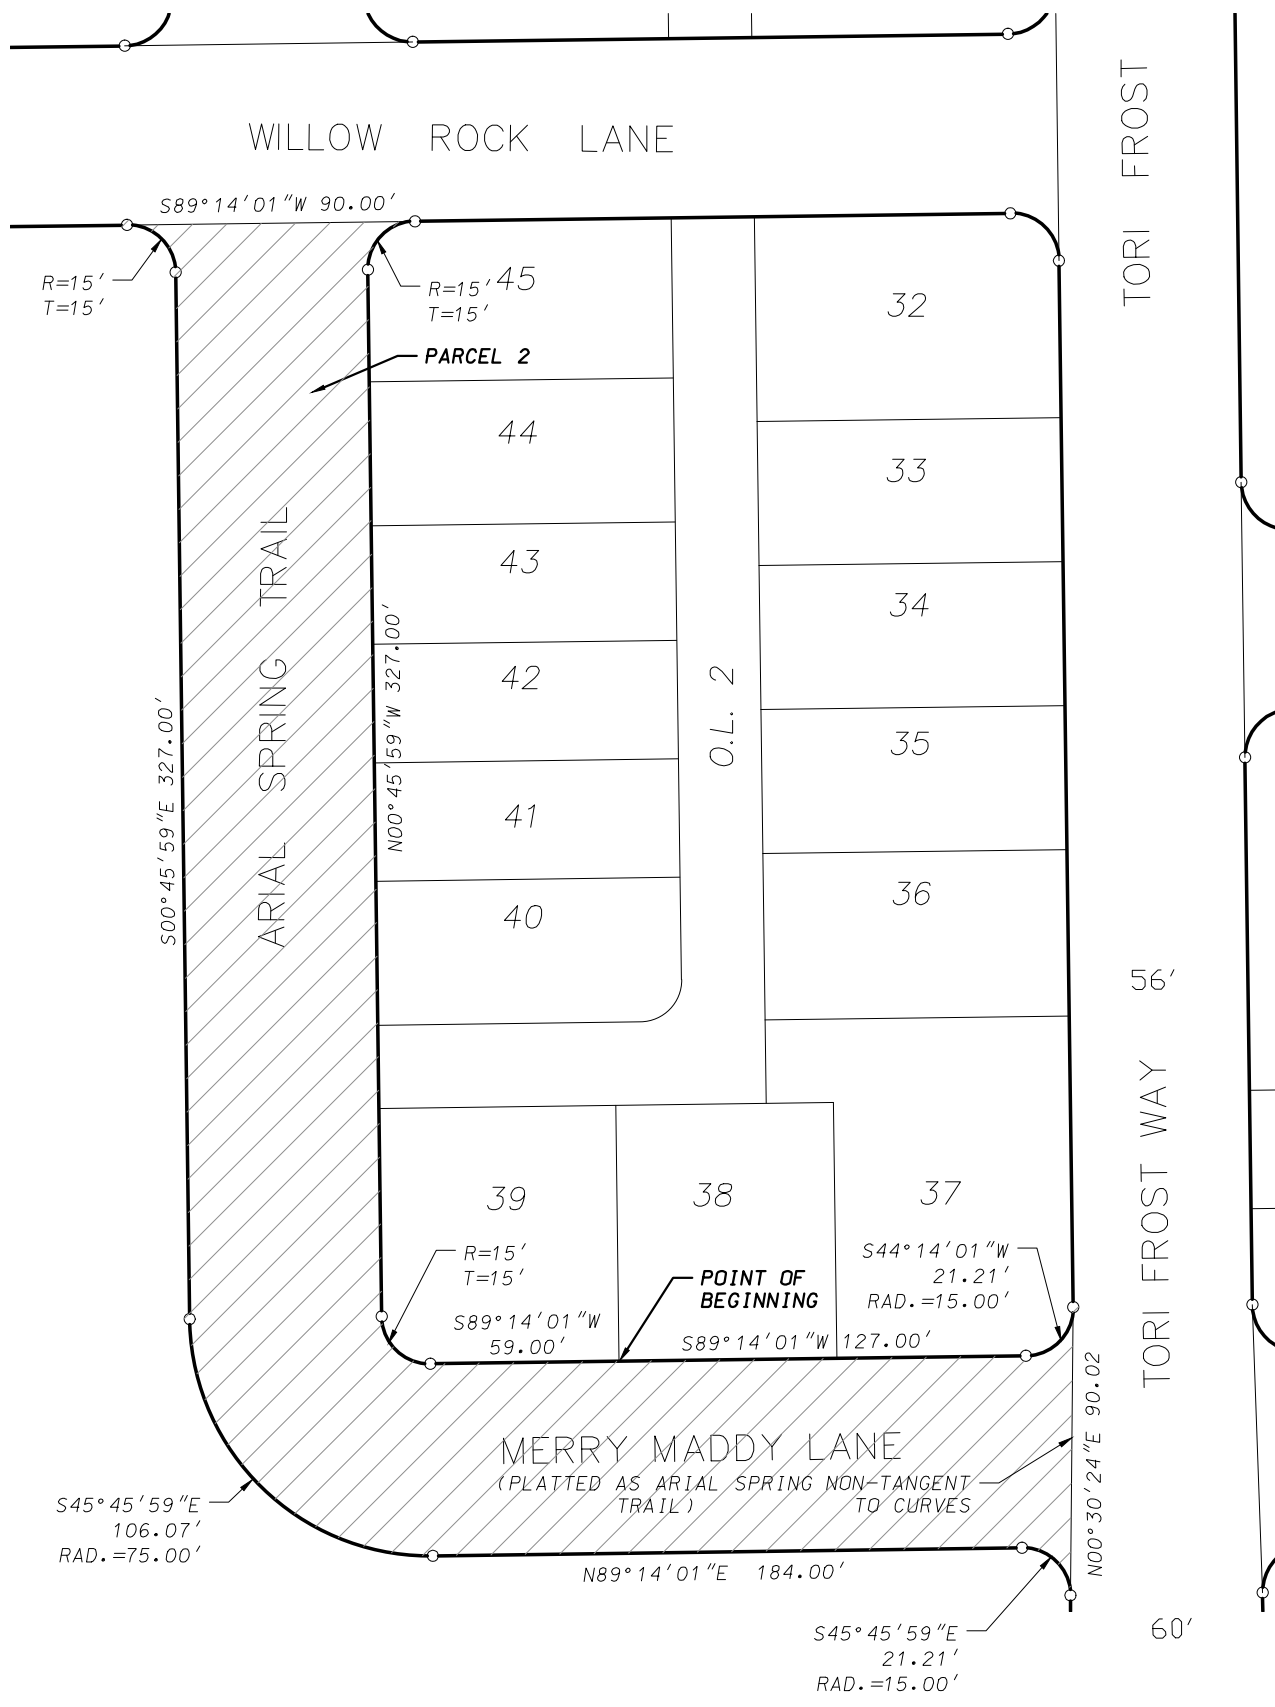

EXHIBIT "A"

D'ONOFRIO KOTTKE AND ASSOCIATES, INC.
7530 Westward Way, Madison, WI 53717
Phone: 608.833.7530 • Fax: 608.833.1089
YOUR NATURAL RESOURCE FOR LAND DEVELOPMENT

DATE: March 9, 2015
F.N.: 14-07-117