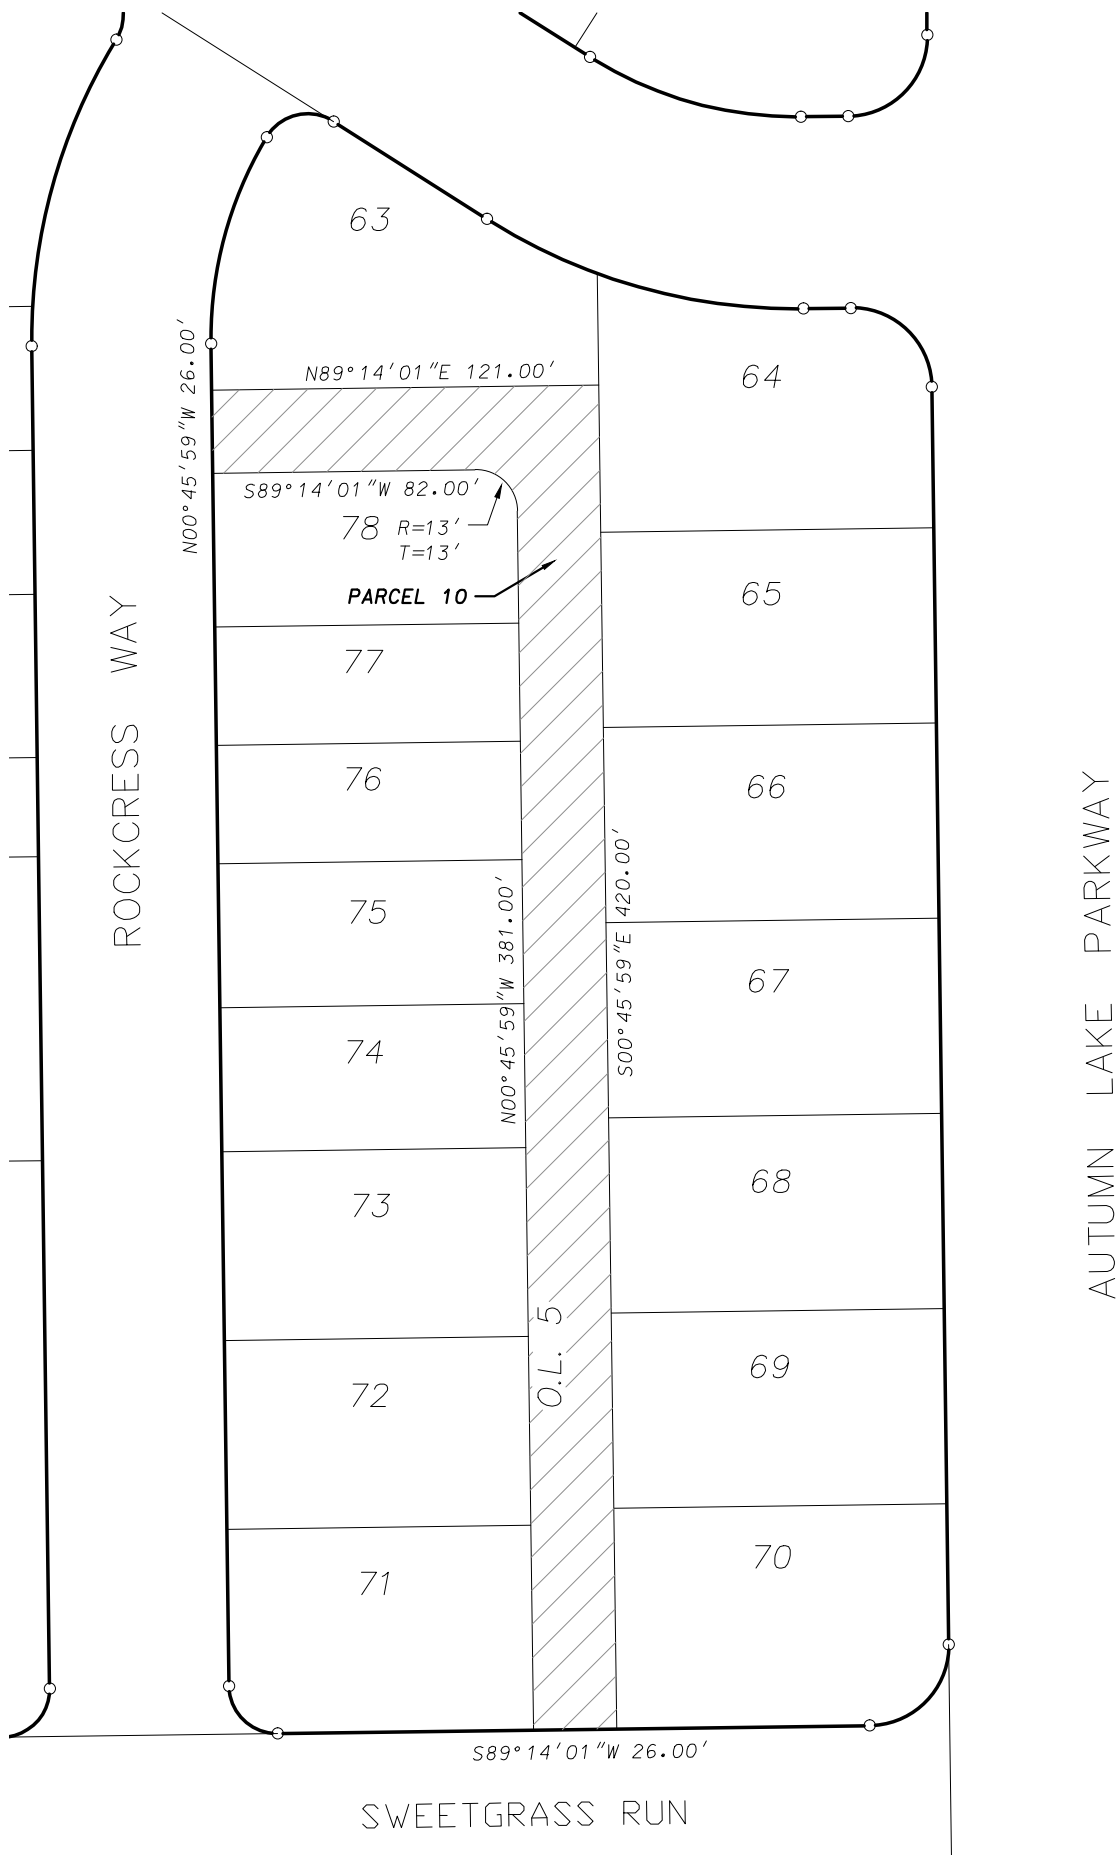

EXHIBIT "A"

D'ONOFRIO KOTTKE AND ASSOCIATES, INC.
7530 Westward Way, Madison, WI 53717
Phone: 608.833.7530 • Fax: 608.833.1089
YOUR NATURAL RESOURCE FOR LAND DEVELOPMENT

DATE: March 9, 2015
F.N.: 14-07-117