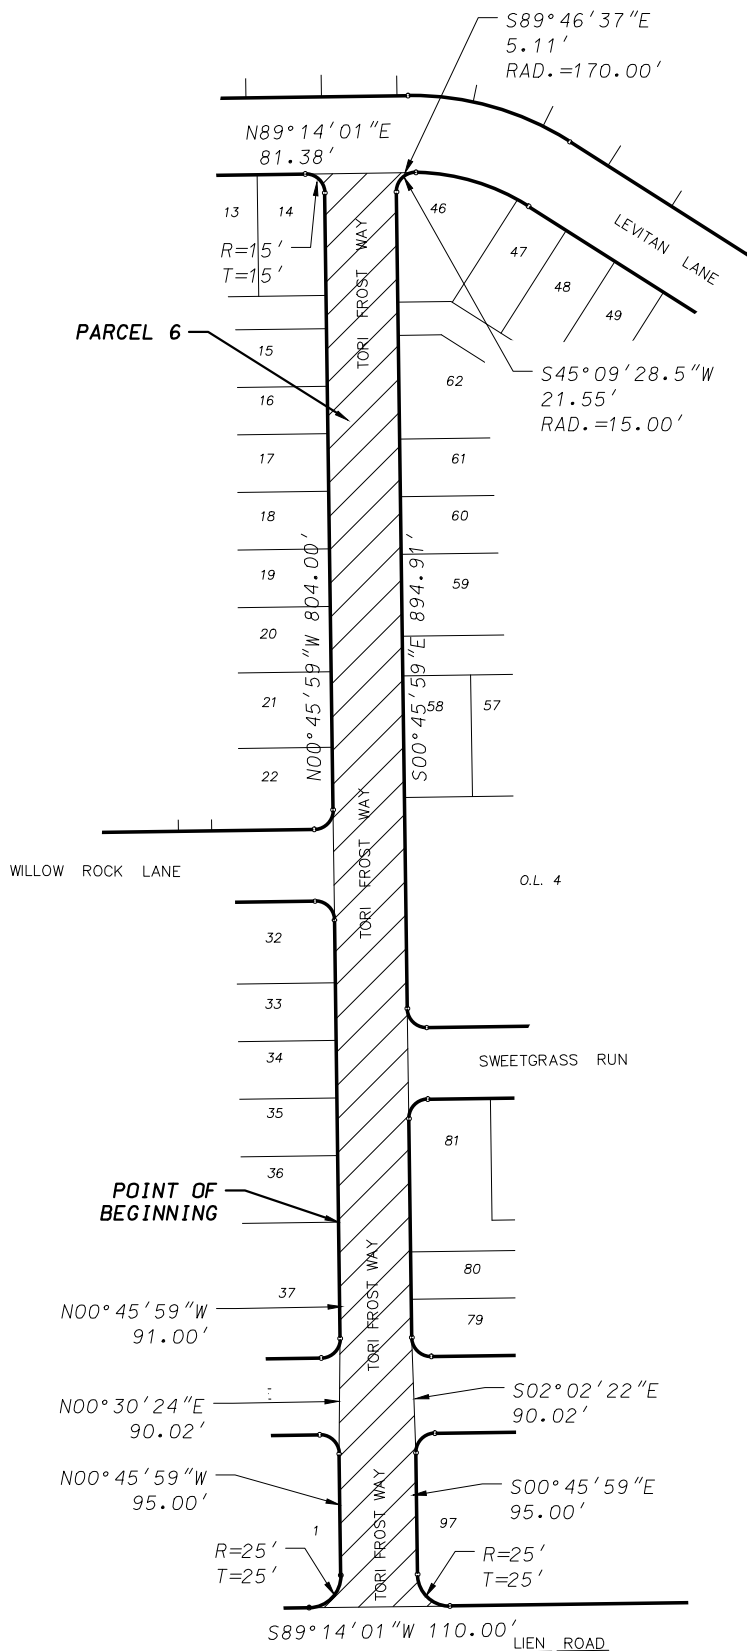

EXHIBIT "A"

D'ONOFRIO KOTTKE AND ASSOCIATES, INC.
7530 Westward Way, Madison, WI 53717
Phone: 608.833.7530 • Fax: 608.833.1089
YOUR NATURAL RESOURCE FOR LAND DEVELOPMENT

DATE: March 9, 2015
F.N.: 14-07-117