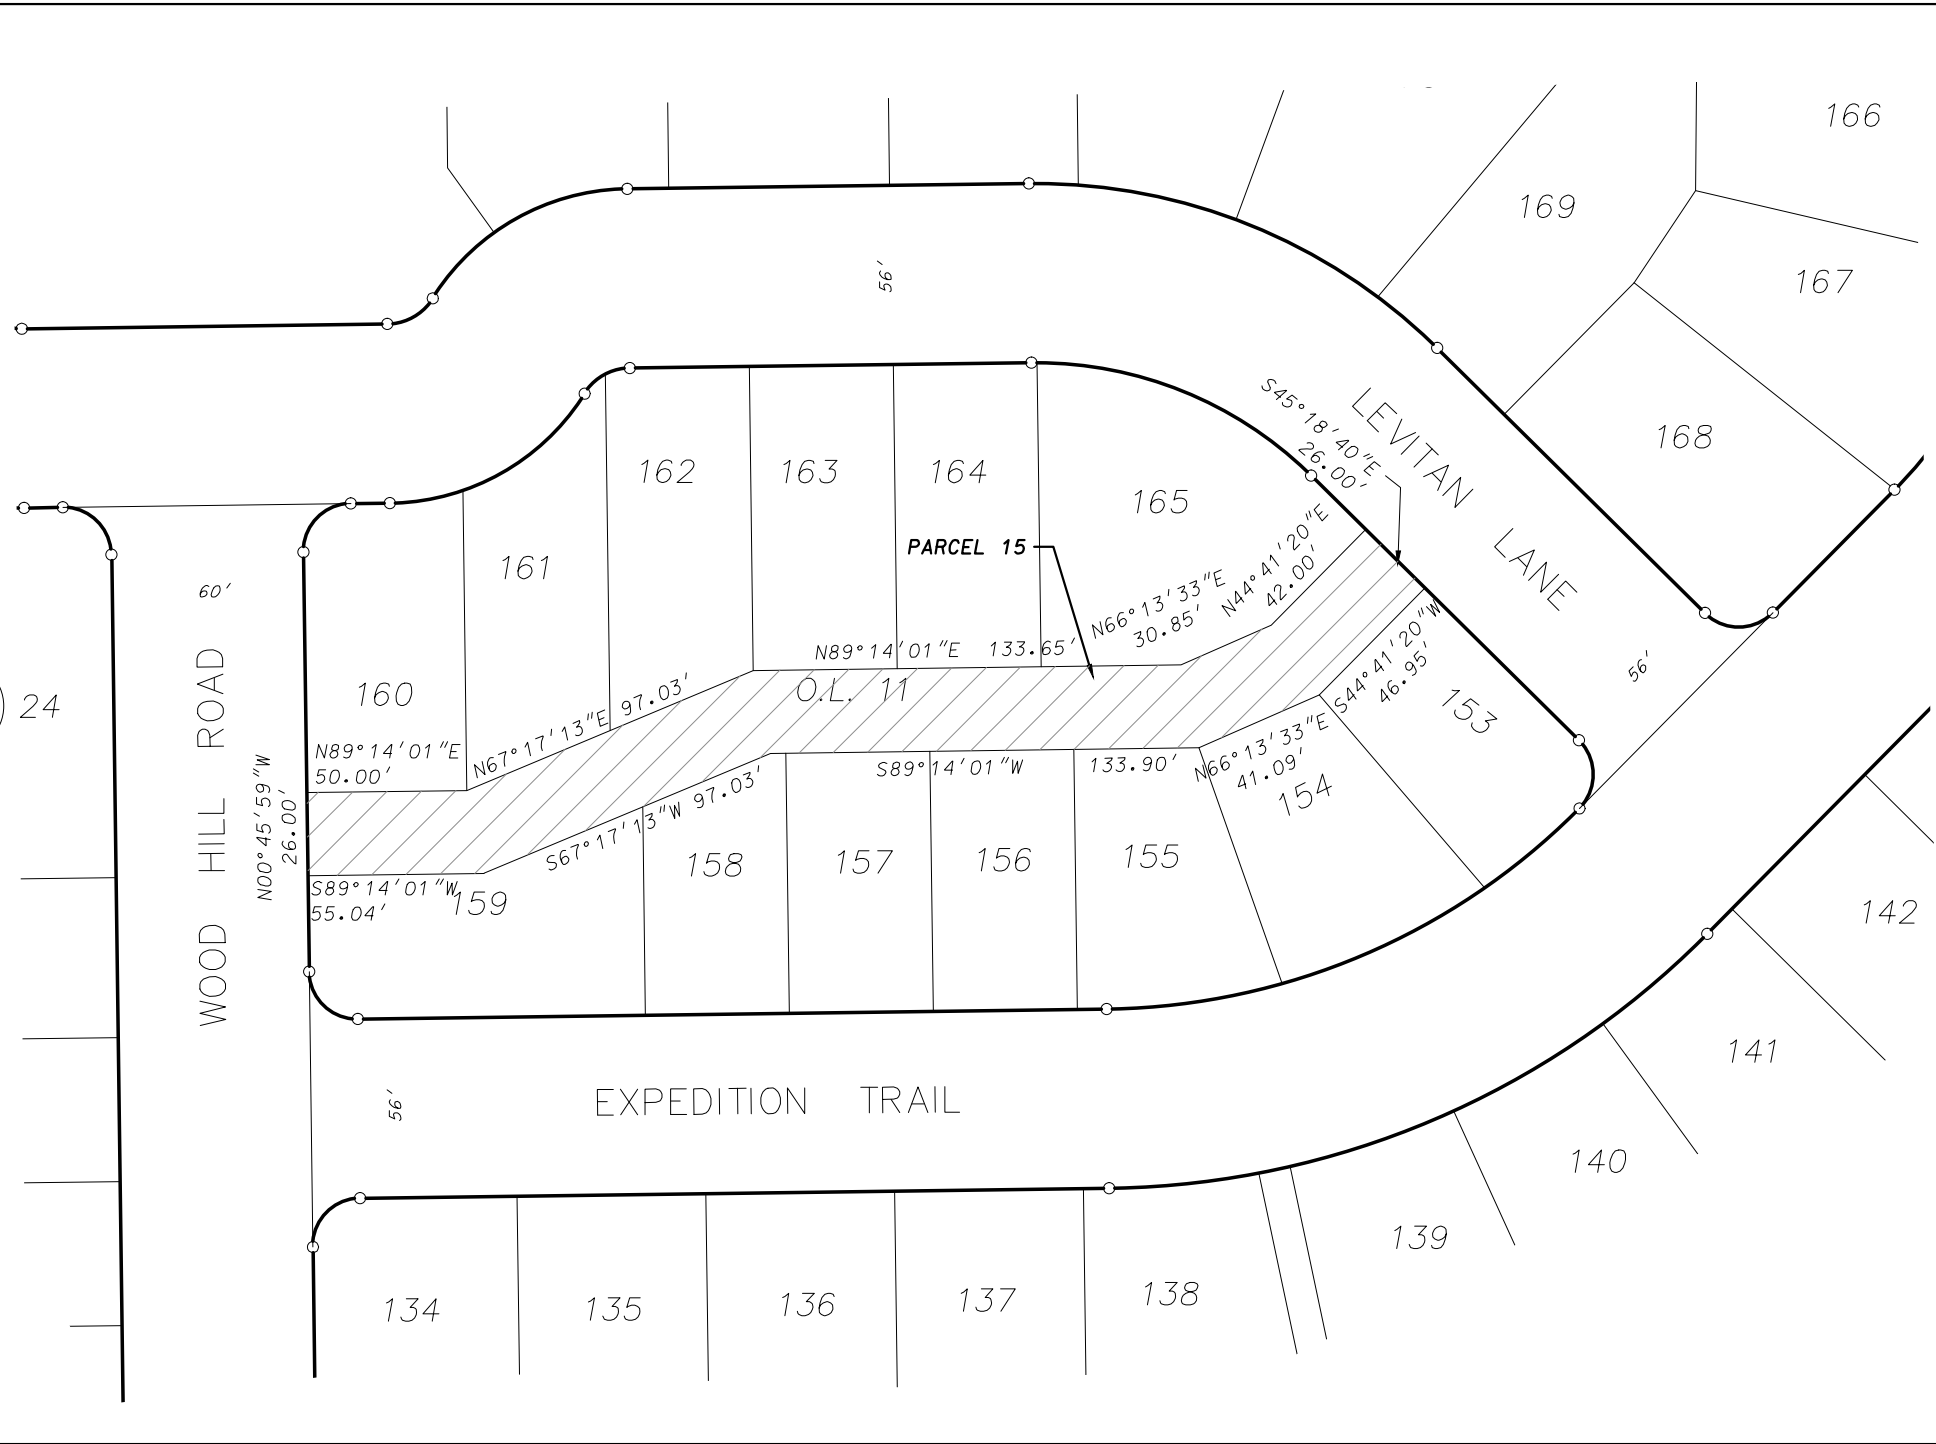

EXHIBIT "A"

D'ONOFRIO KOTIKE AND ASSOCIATES, INC.

7530 Westward Way, Madison, WI 53717
Phone: 608.833.7530 • Fax: 608.833.1089
YOUR NATURAL RESOURCE FOR LAND DEVELOPMENT

DATE: March 9, 2015
F.N.: 14-07-117