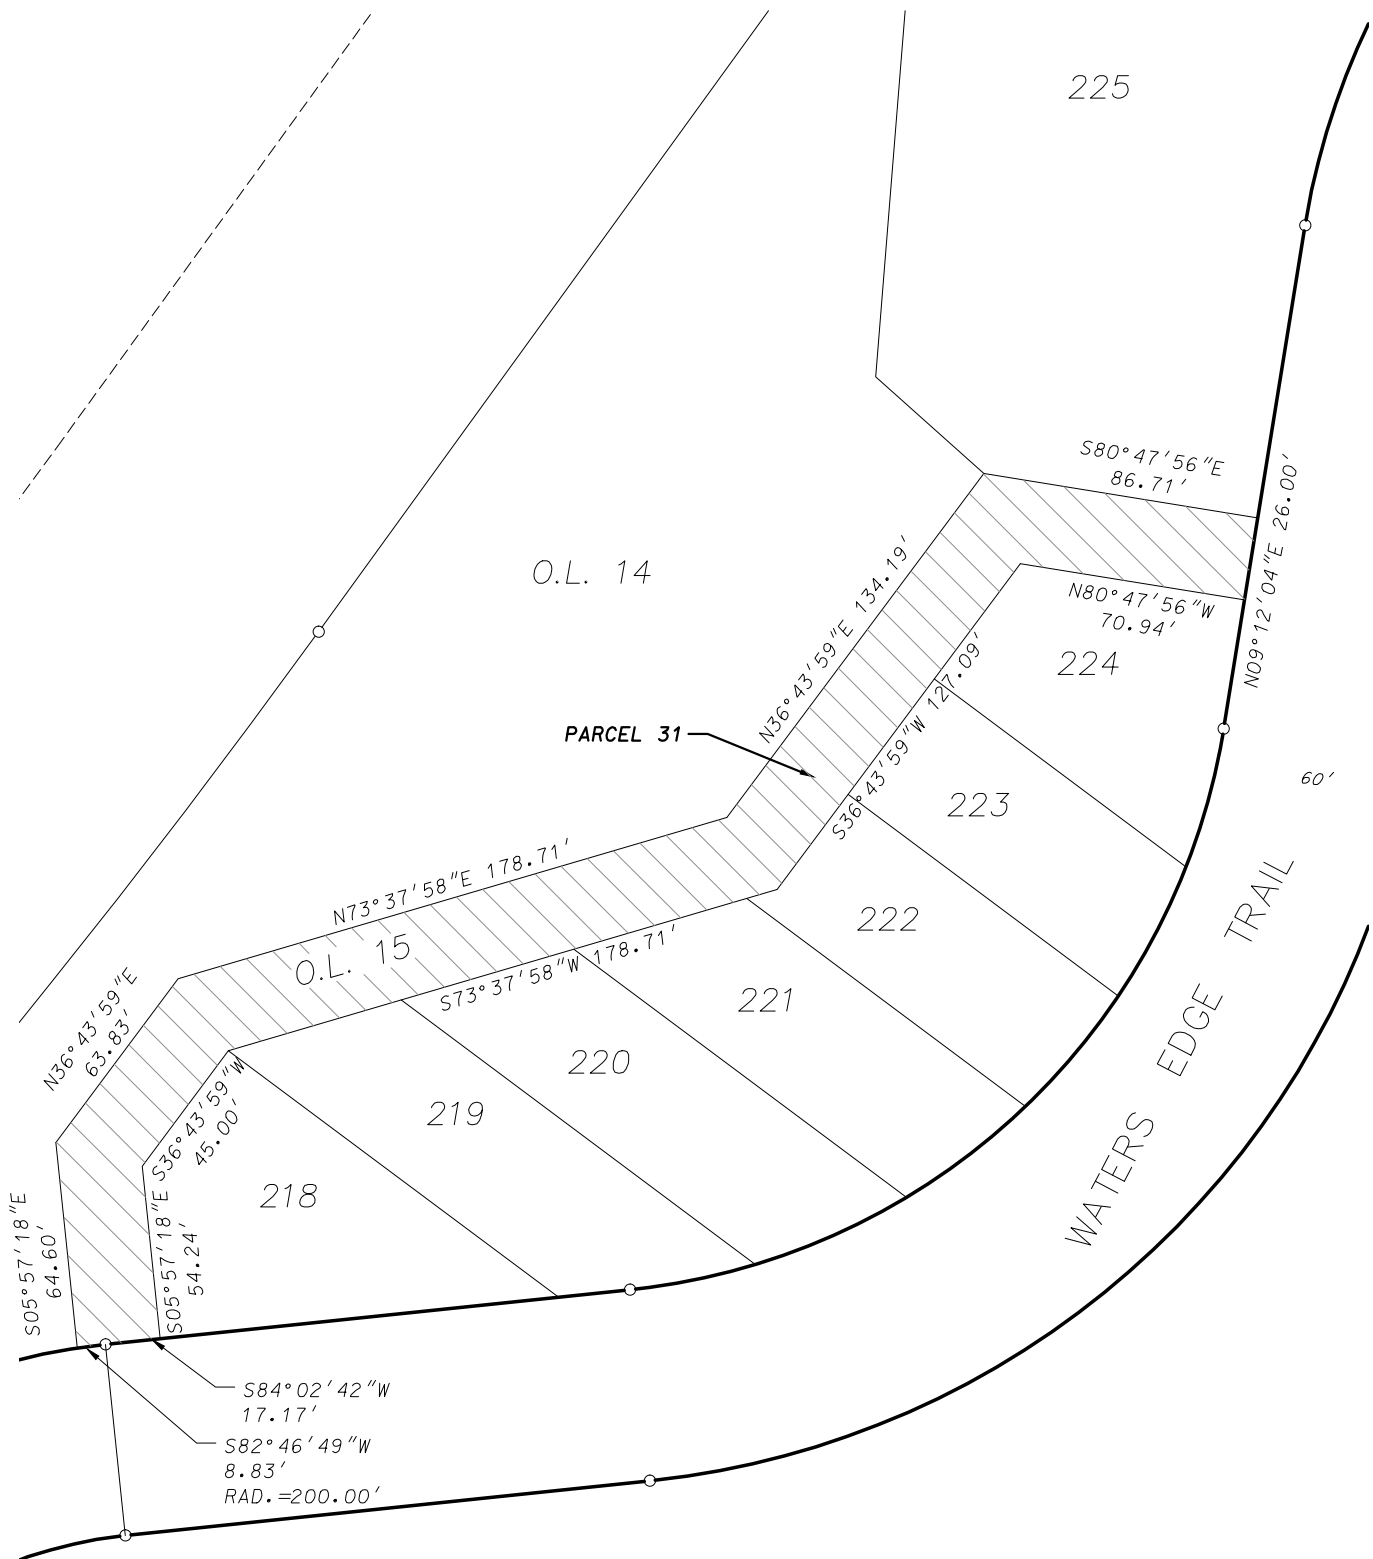

EXHIBIT "A"

D'ONOFRIO KOTTKE AND ASSOCIATES, INC.
7530 Westward Way, Madison, WI 53717
Phone: 608.833.7530 • Fax: 608.833.1089
YOUR NATURAL RESOURCE FOR LAND DEVELOPMENT

DATE: March 9, 2015
F.N.: 14-07-117