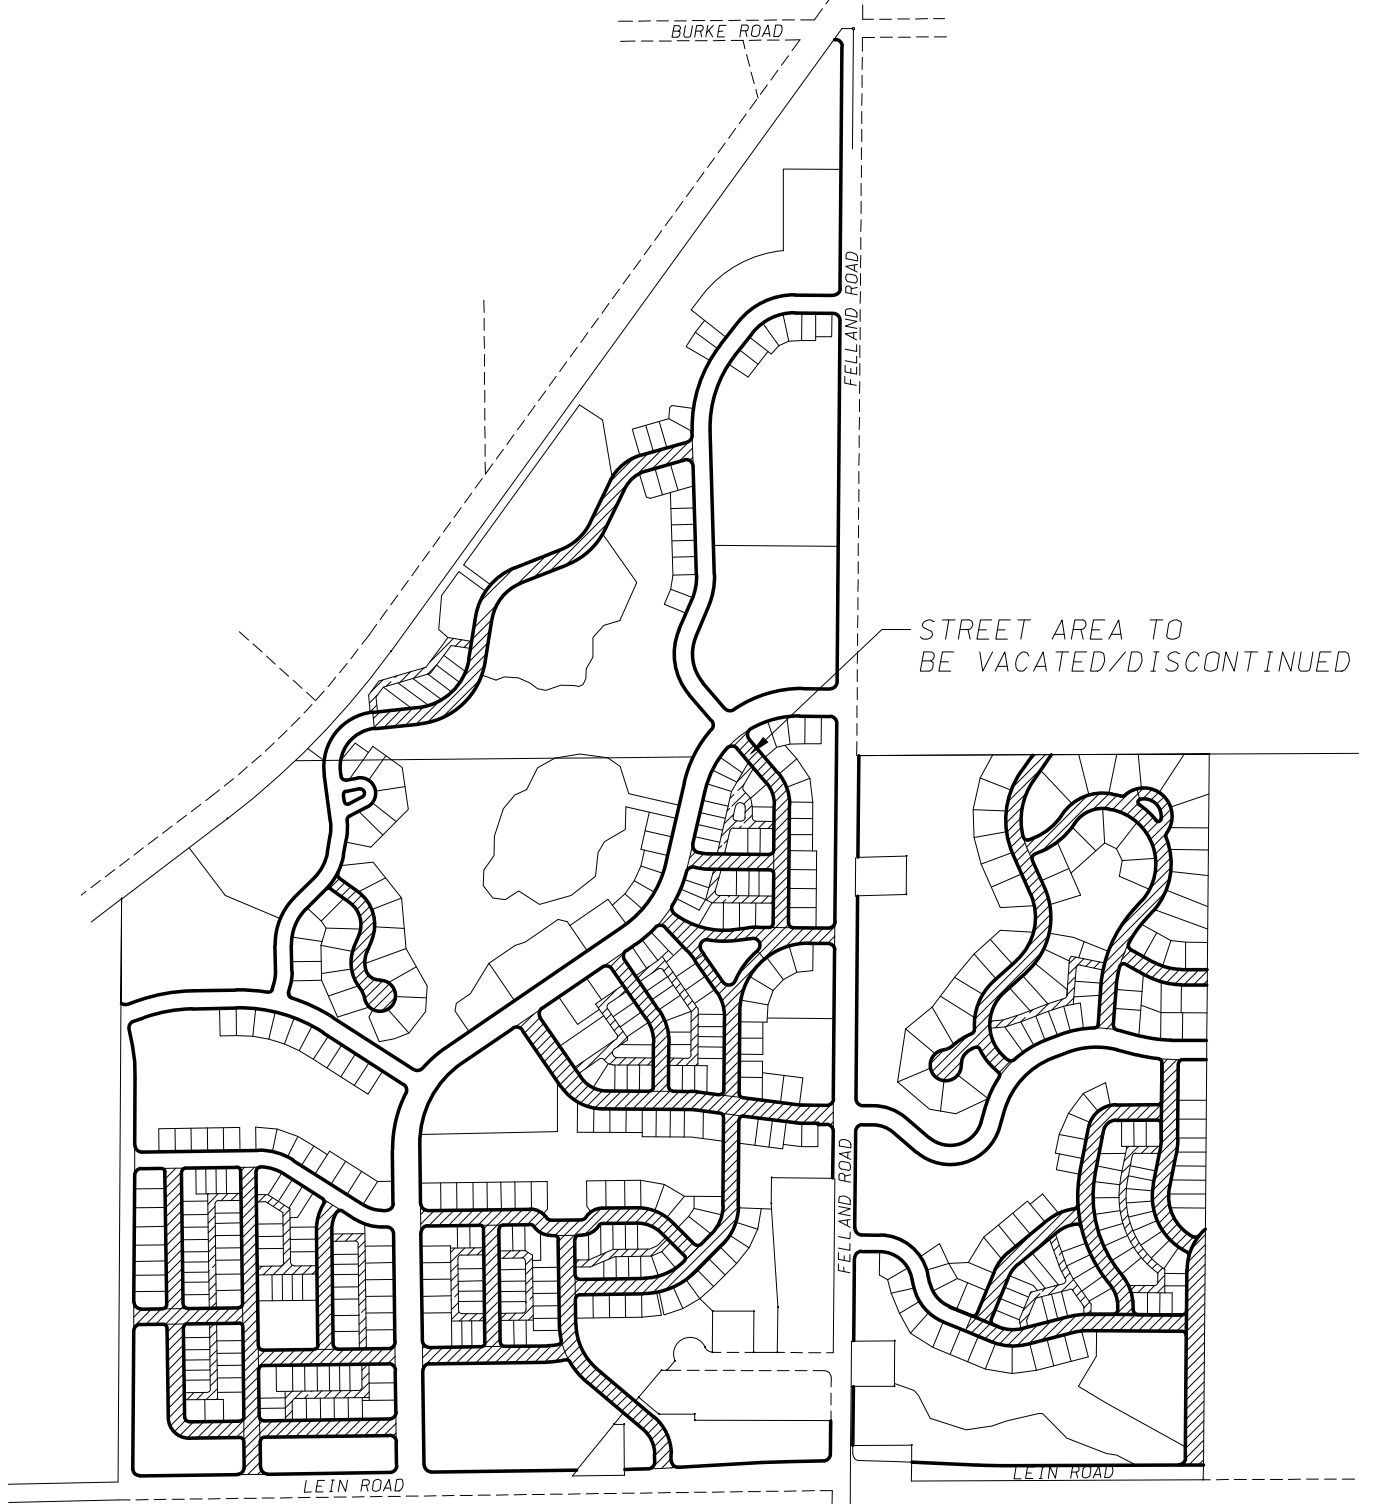

EXHIBIT "A"

STREET AREA TO BE VACATED/DISCONTINUED

D'ONOFRIO KOTTKE AND ASSOCIATES, INC.

7530 Westward Way, Madison, WI 53717
Phone: 608.833.7530 • Fax: 608.833.1089

YOUR NATURAL RESOURCE FOR LAND DEVELOPMENT

0 700

Scale 1" = 700'

DATE: March 9, 2015

F.N.: 14-07-117