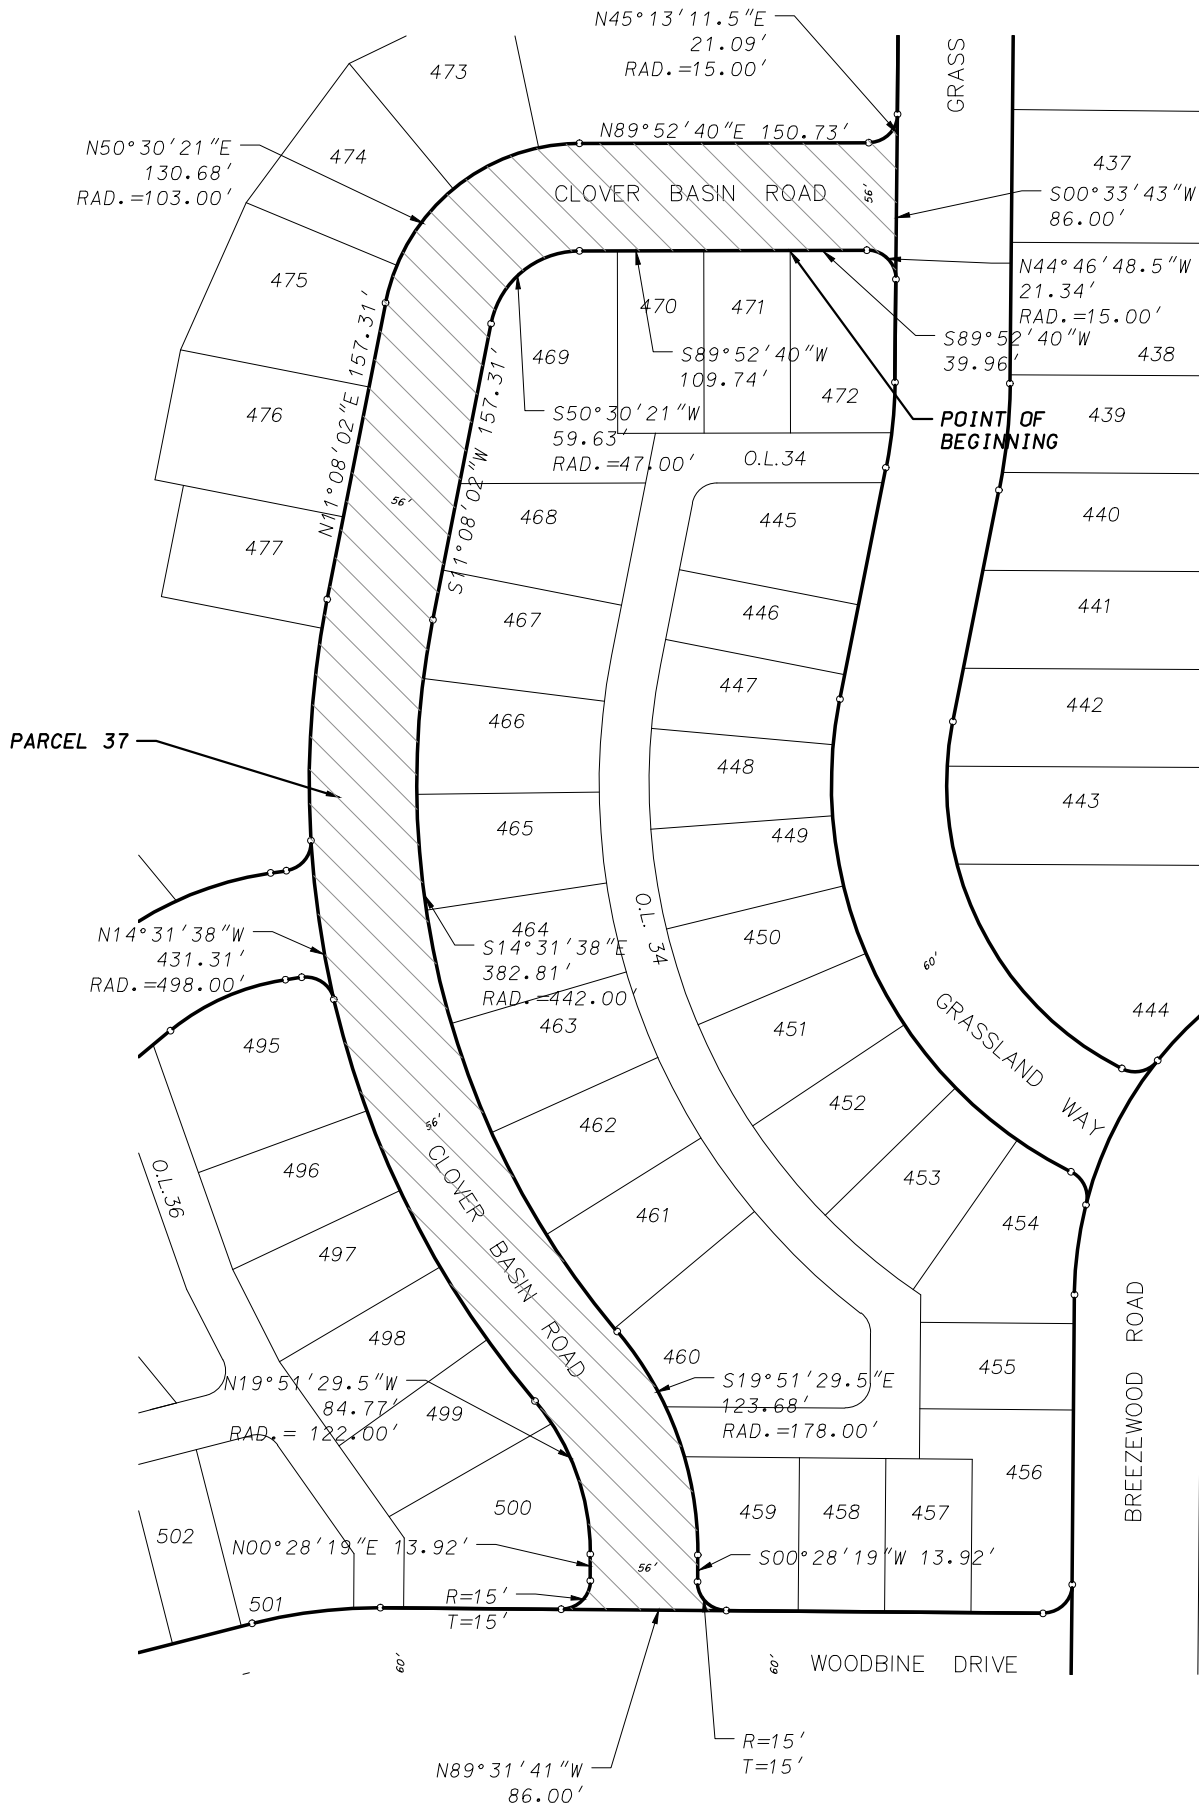

EXHIBIT "A"

D'ONOFRIO KOTTKE AND ASSOCIATES, INC.
7530 Westward Way, Madison, WI 53717
Phone: 608.833.7530 • Fax: 608.833.1089
YOUR NATURAL RESOURCE FOR LAND DEVELOPMENT

DATE: March 9, 2015
F.N.: 14-07-117