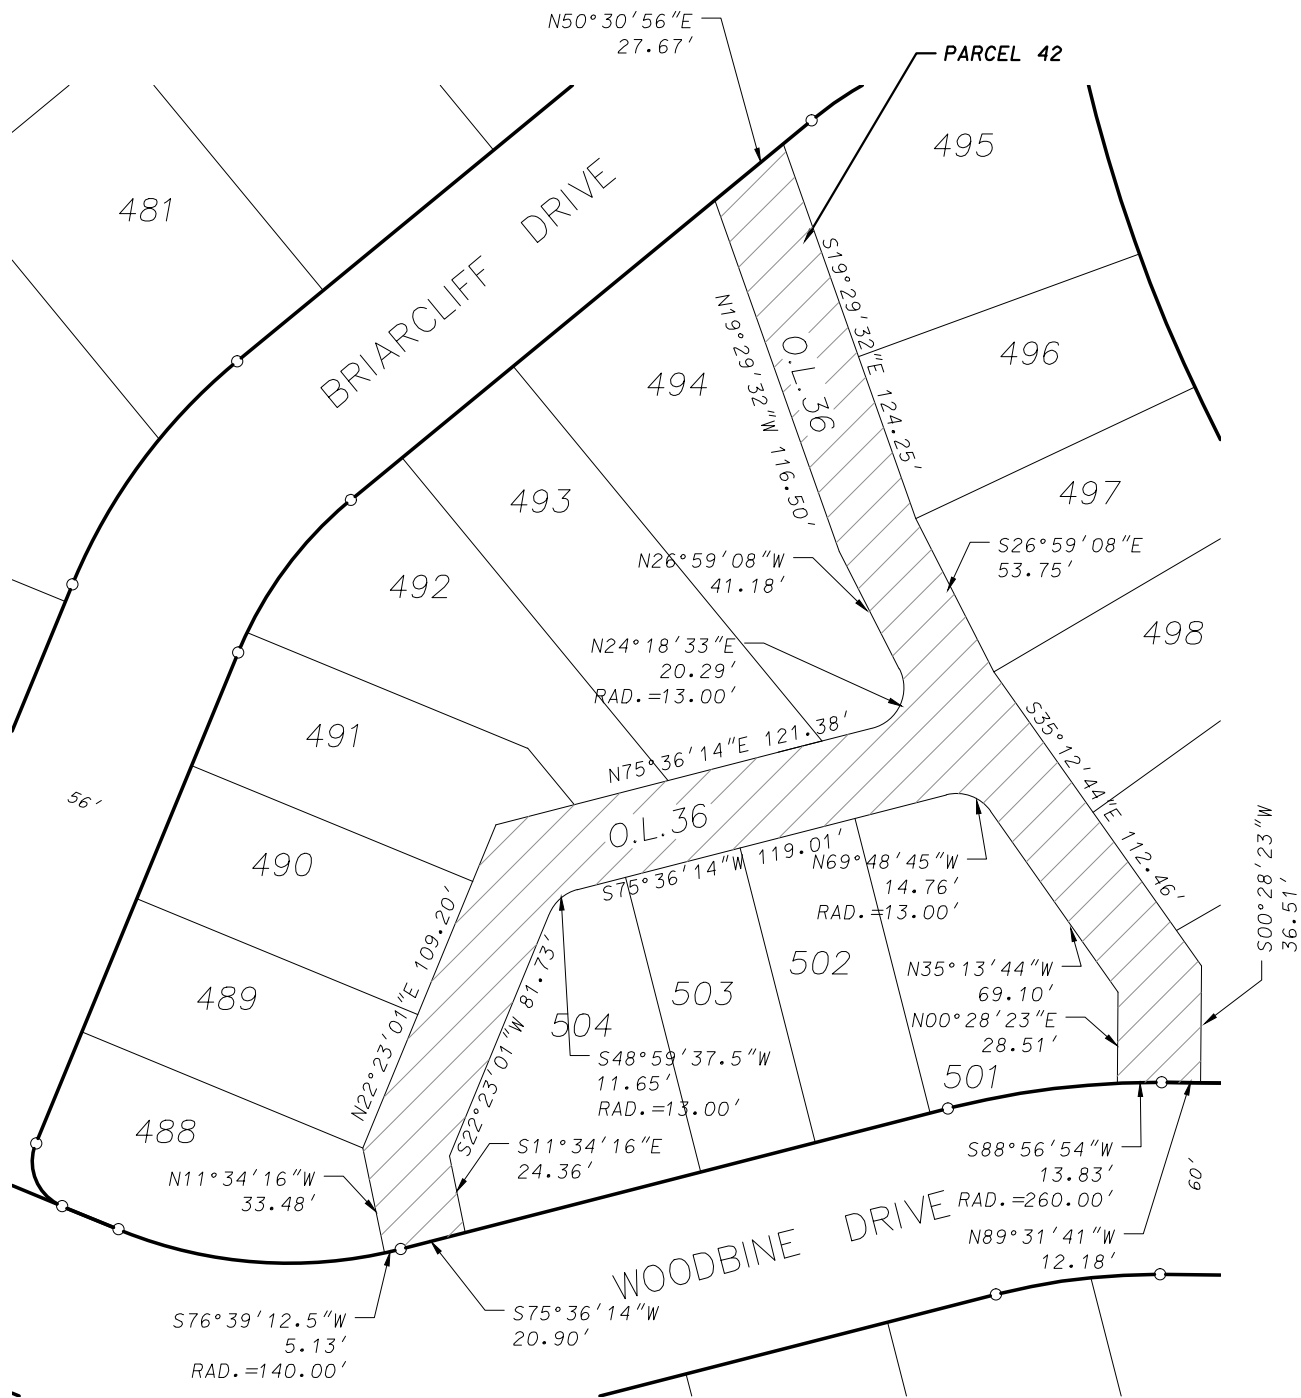

EXHIBIT "A"

D'ONOFRIO KOTTKE AND ASSOCIATES, INC.
7530 Westward Way, Madison, WI 53717
Phone: 608.833.7530 • Fax: 608.833.1089
YOUR NATURAL RESOURCE FOR LAND DEVELOPMENT

DATE: March 9, 2015
F.N.: 14-07-117