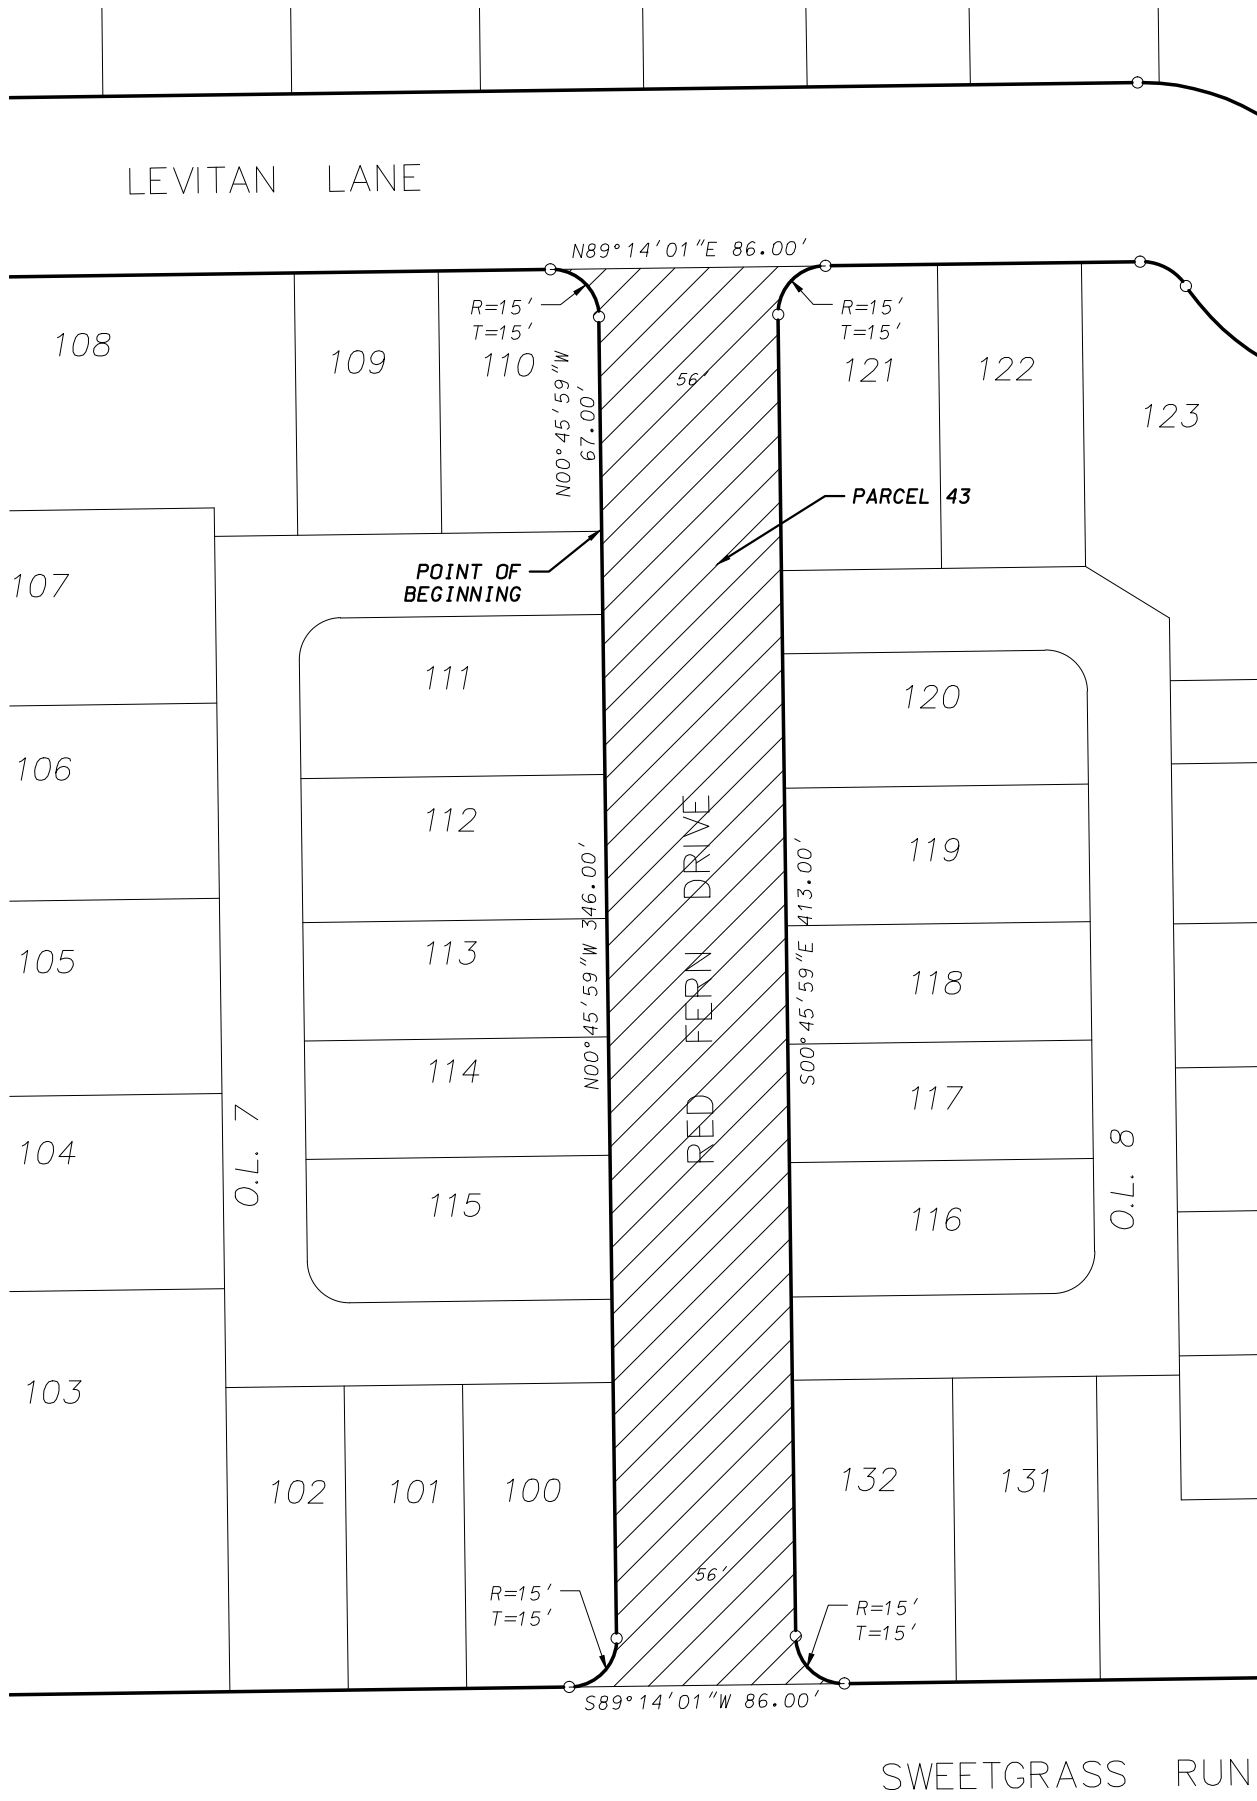

EXHIBIT "A"

D'ONOFRIO KOTTKE AND ASSOCIATES, INC.
7530 Westward Way, Madison, WI 53717
Phone: 608.833.7530 • Fax: 608.833.1089
YOUR NATURAL RESOURCE FOR LAND DEVELOPMENT

0 60
Scale 1" = 60'

DATE: March 9, 2015
F.N.: 14-07-117