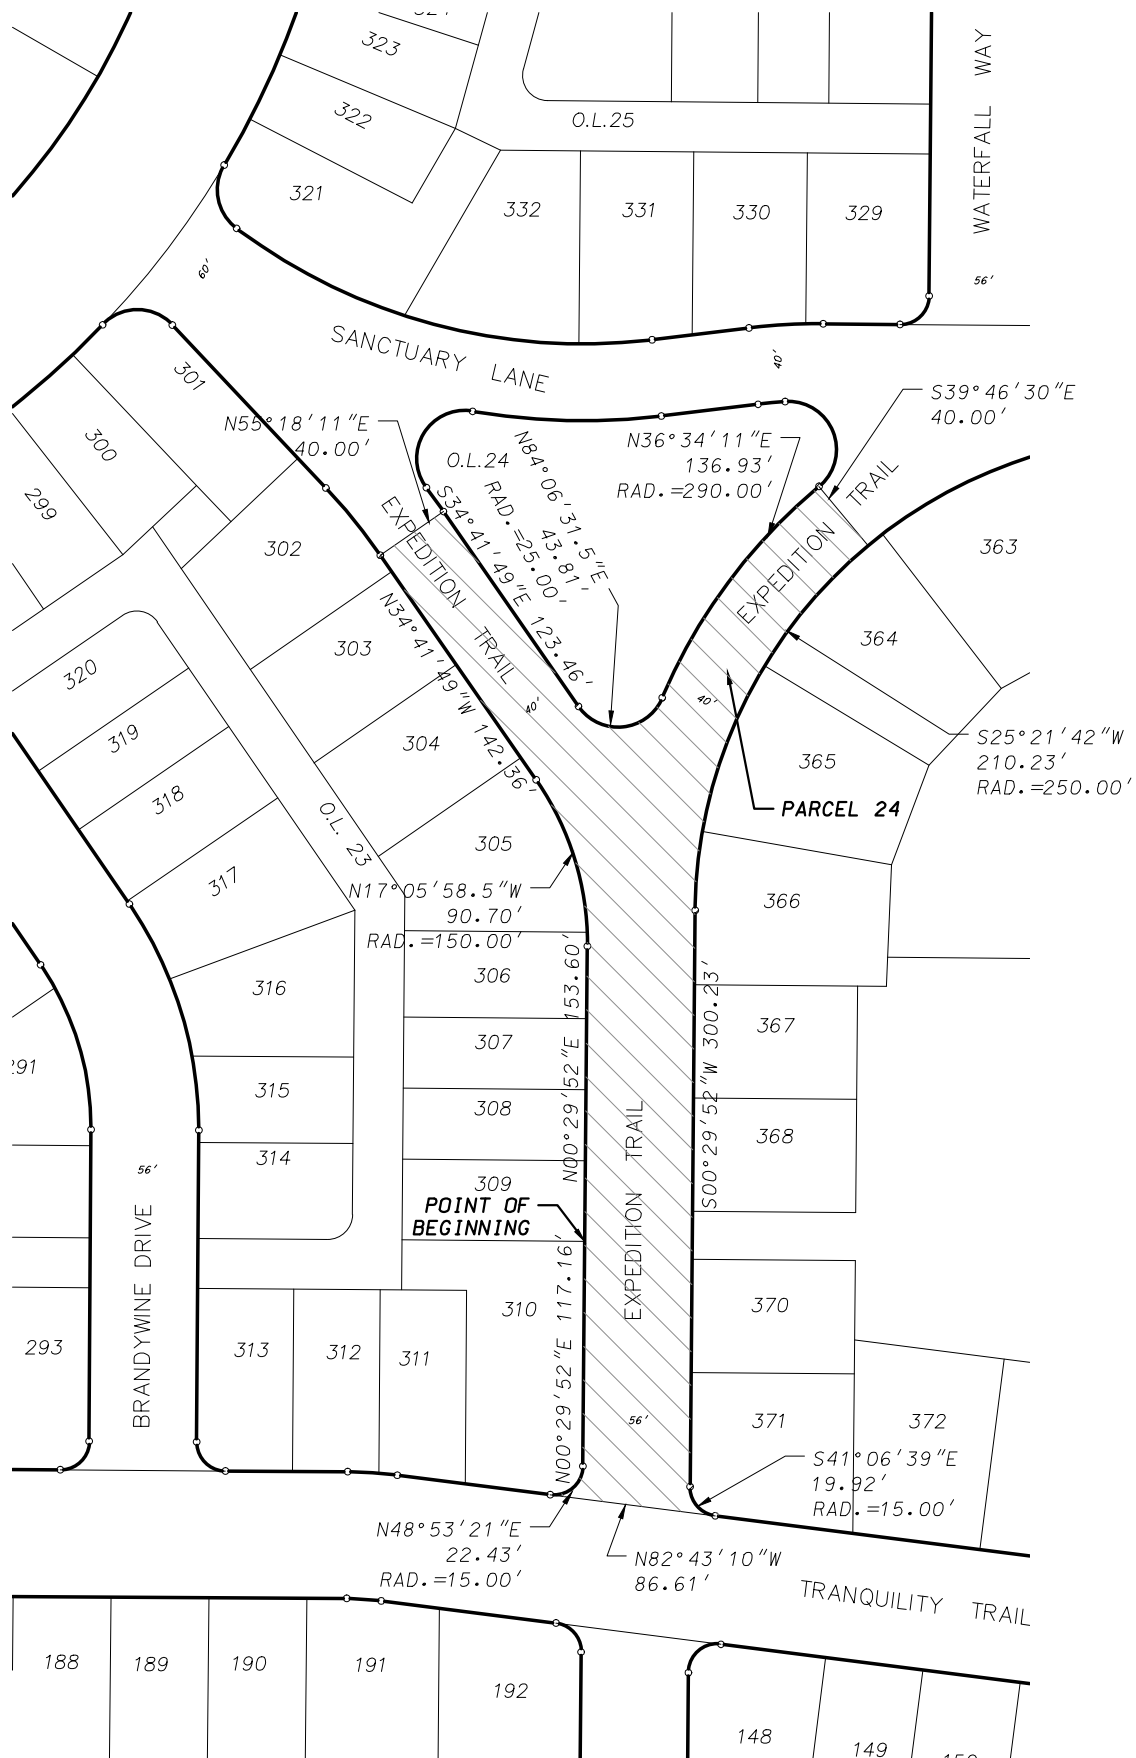

EXHIBIT "A"

D'ONOFRIO KOTTKE AND ASSOCIATES, INC.
7530 Westward Way, Madison, WI 53717
Phone: 608.833.7530 • Fax: 608.833.1089
YOUR NATURAL RESOURCE FOR LAND DEVELOPMENT

DATE: March 9, 2015
F.N.: 14-07-117