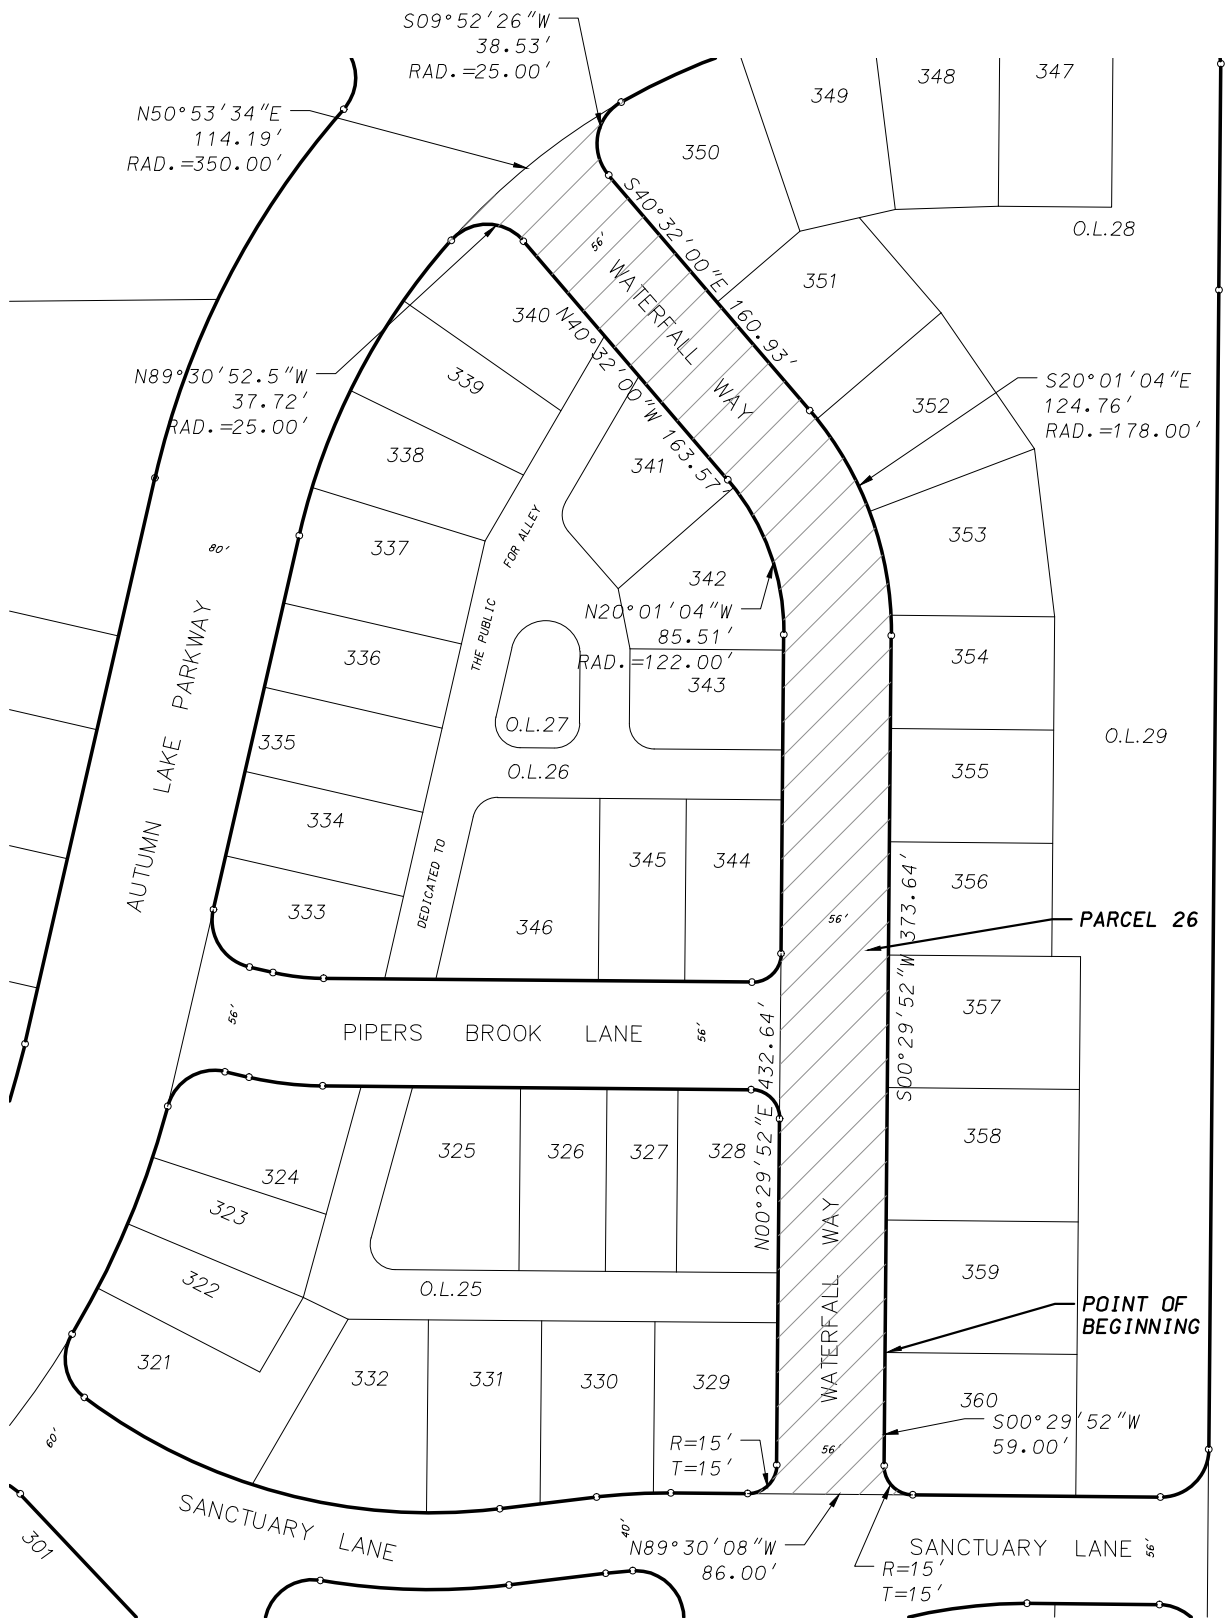

EXHIBIT "A"

D'ONOFRIO KOTTKE AND ASSOCIATES, INC.
7530 Westward Way, Madison, WI 53717
Phone: 608.833.7530 • Fax: 608.833.1089
YOUR NATURAL RESOURCE FOR LAND DEVELOPMENT

DATE: March 9, 2015
F.N.: 14-07-117