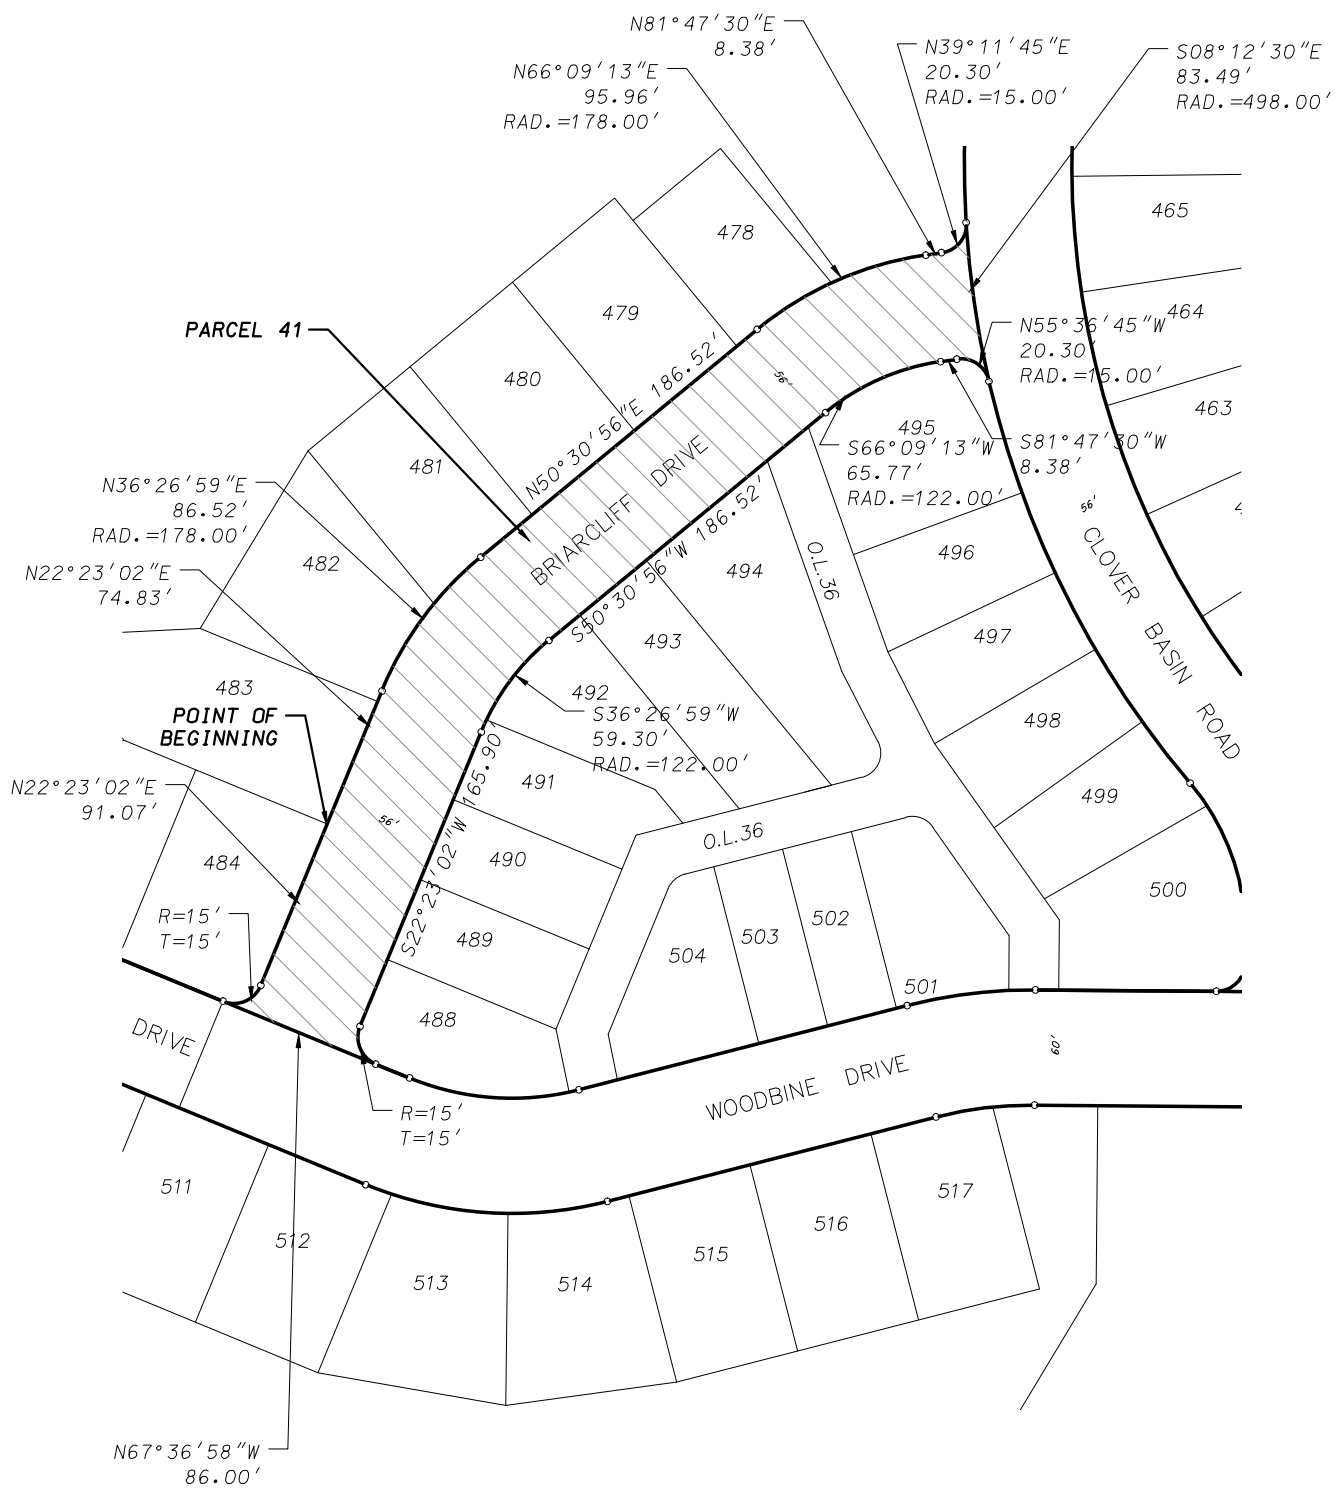

EXHIBIT "A"

D'ONOFRIO KOTTKE AND ASSOCIATES, INC.
7530 Westward Way, Madison, WI 53717
Phone: 608.833.7530 • Fax: 608.833.1089
YOUR NATURAL RESOURCE FOR LAND DEVELOPMENT

DATE: March 9, 2015
F.N.: 14-07-117