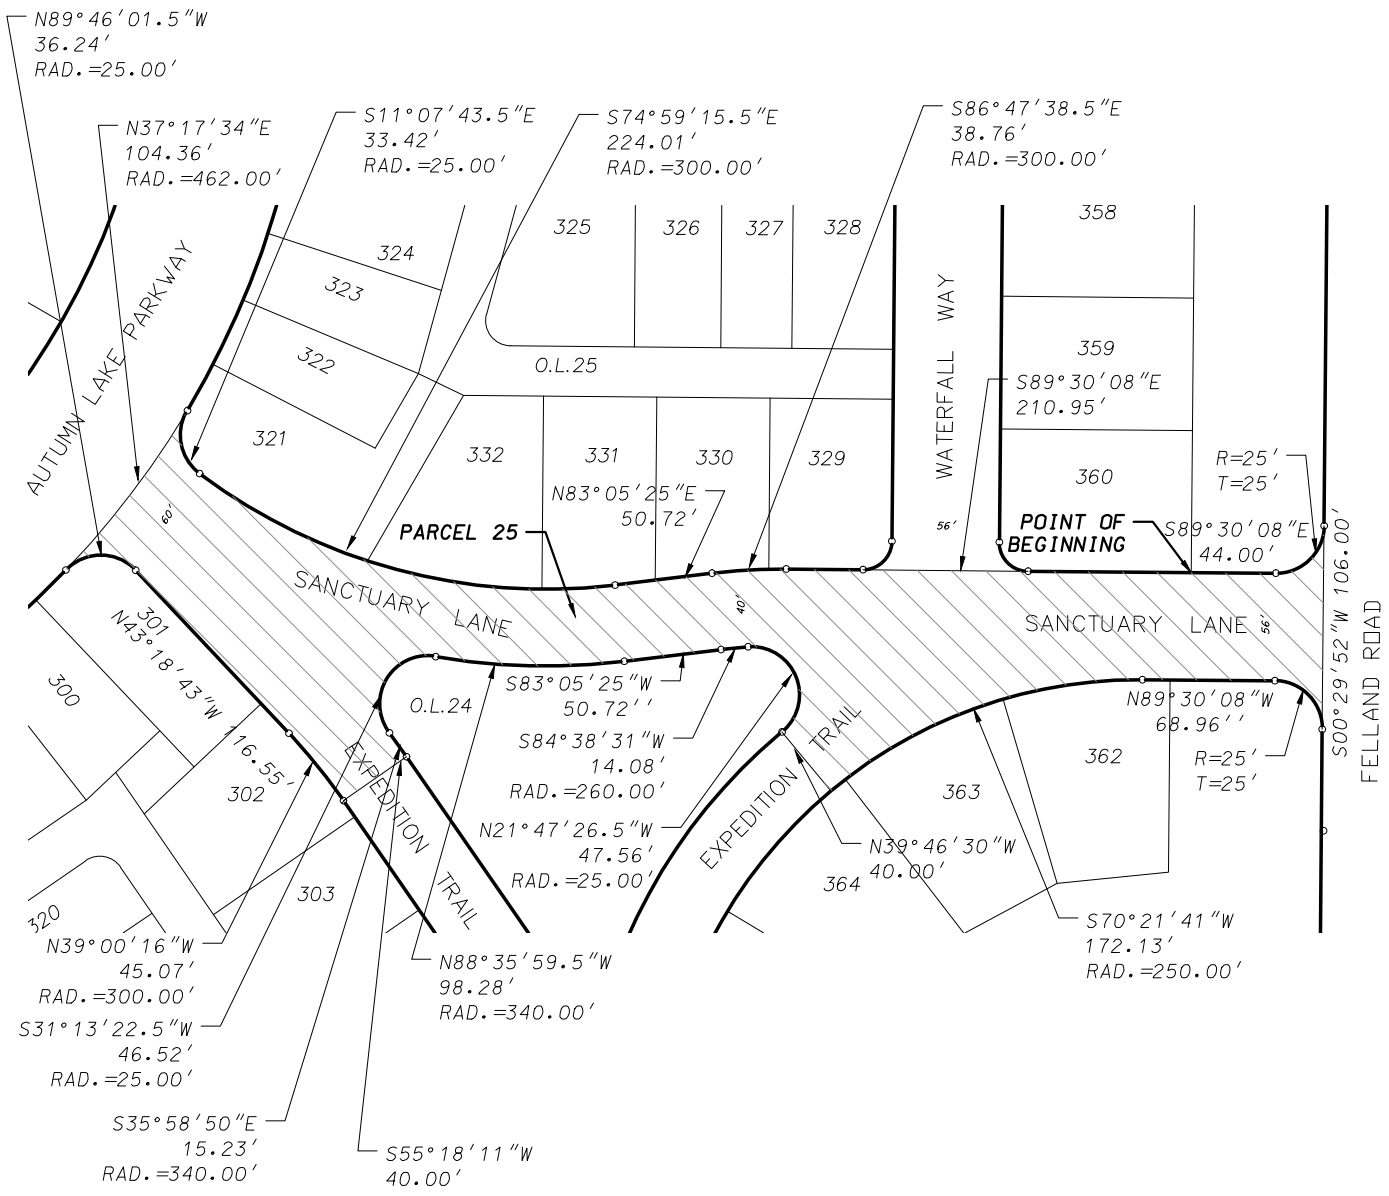

EXHIBIT "A"

D'ONOFRIO KOTTKE AND ASSOCIATES, INC.
7530 Westward Way, Madison, WI 53717
Phone: 608.833.7530 • Fax: 608.833.1089
YOUR NATURAL RESOURCE FOR LAND DEVELOPMENT

DATE: March 9, 2015
F.N.: 14-07-117