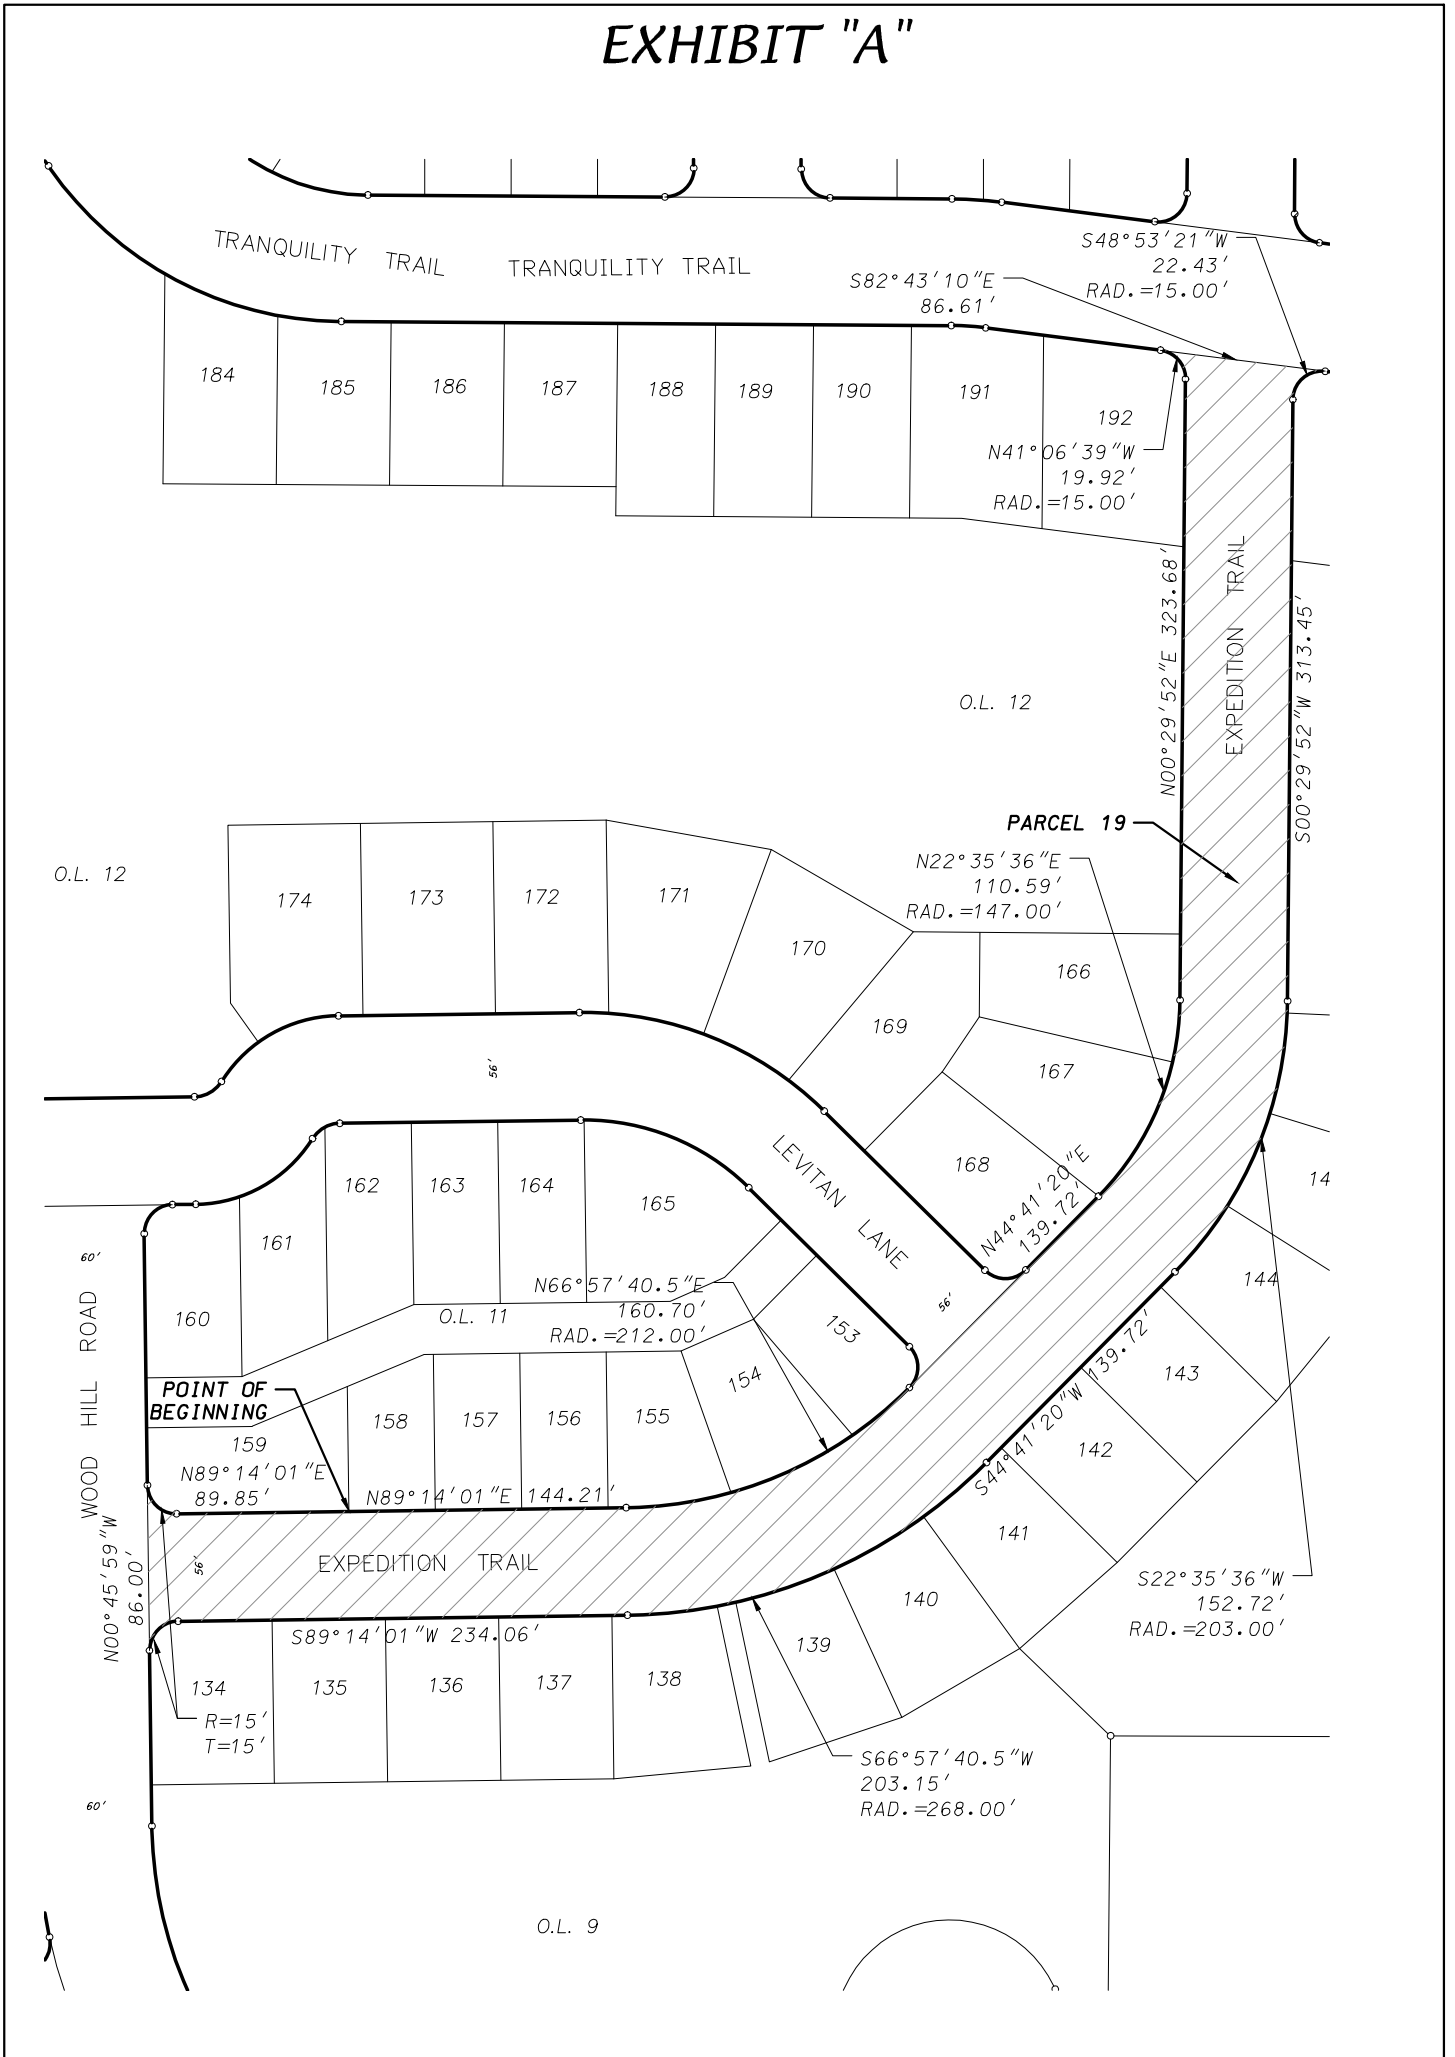

EXHIBIT "A"

D'ONOFRIO KOTTKE AND ASSOCIATES, INC.
7530 Westward Way, Madison, WI 53717
Phone: 608.833.7530 • Fax: 608.833.1089
YOUR NATURAL RESOURCE FOR LAND DEVELOPMENT

DATE: March 9, 2015
F.N.: 14-07-117