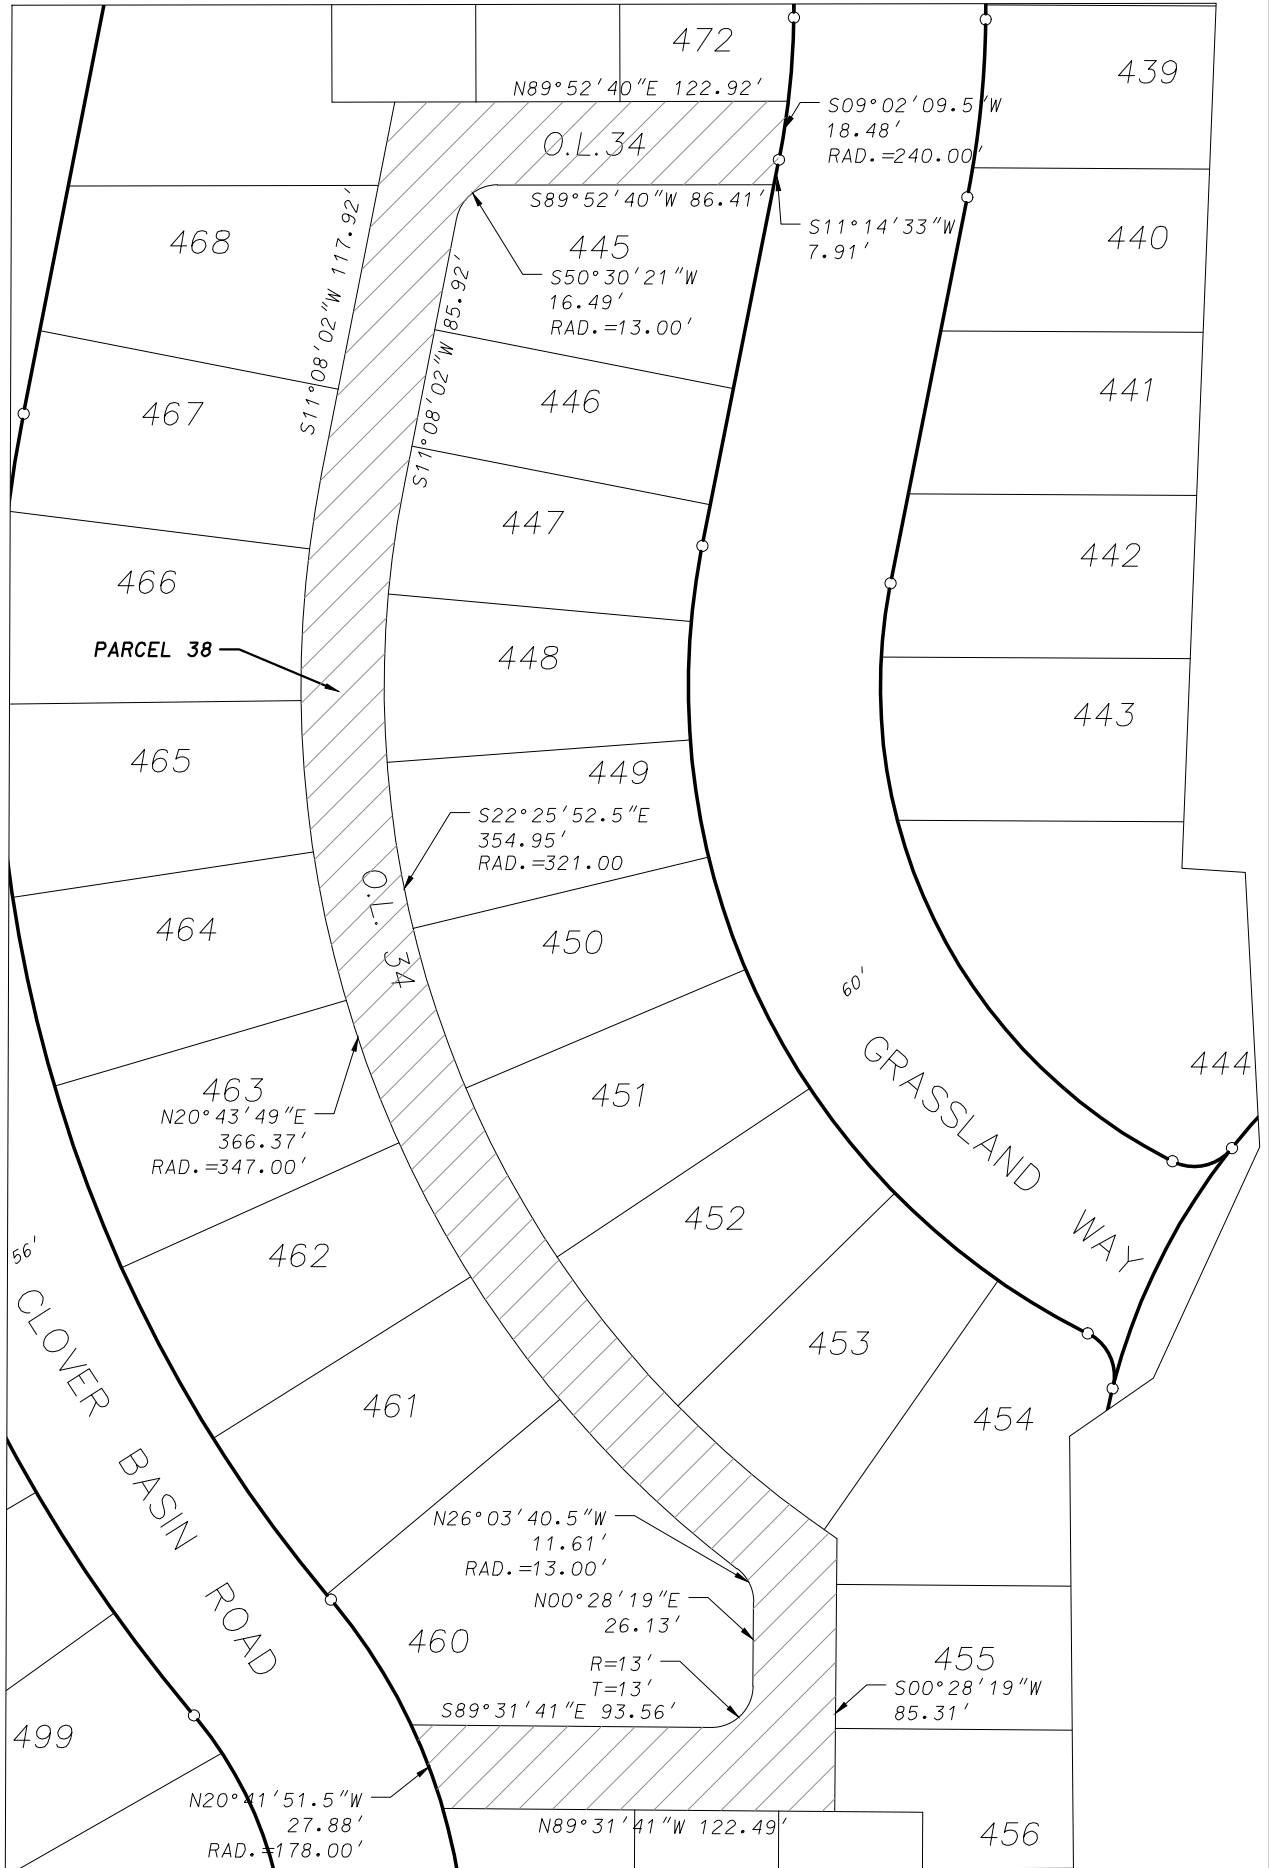

EXHIBIT "A"

D'ONOFRIO KOTTKE AND ASSOCIATES, INC.
7530 Westward Way, Madison, WI 53717
Phone: 608.833.7530 • Fax: 608.833.1089
YOUR NATURAL RESOURCE FOR LAND DEVELOPMENT

DATE: March 9, 2015
F.N.: 14-07-117