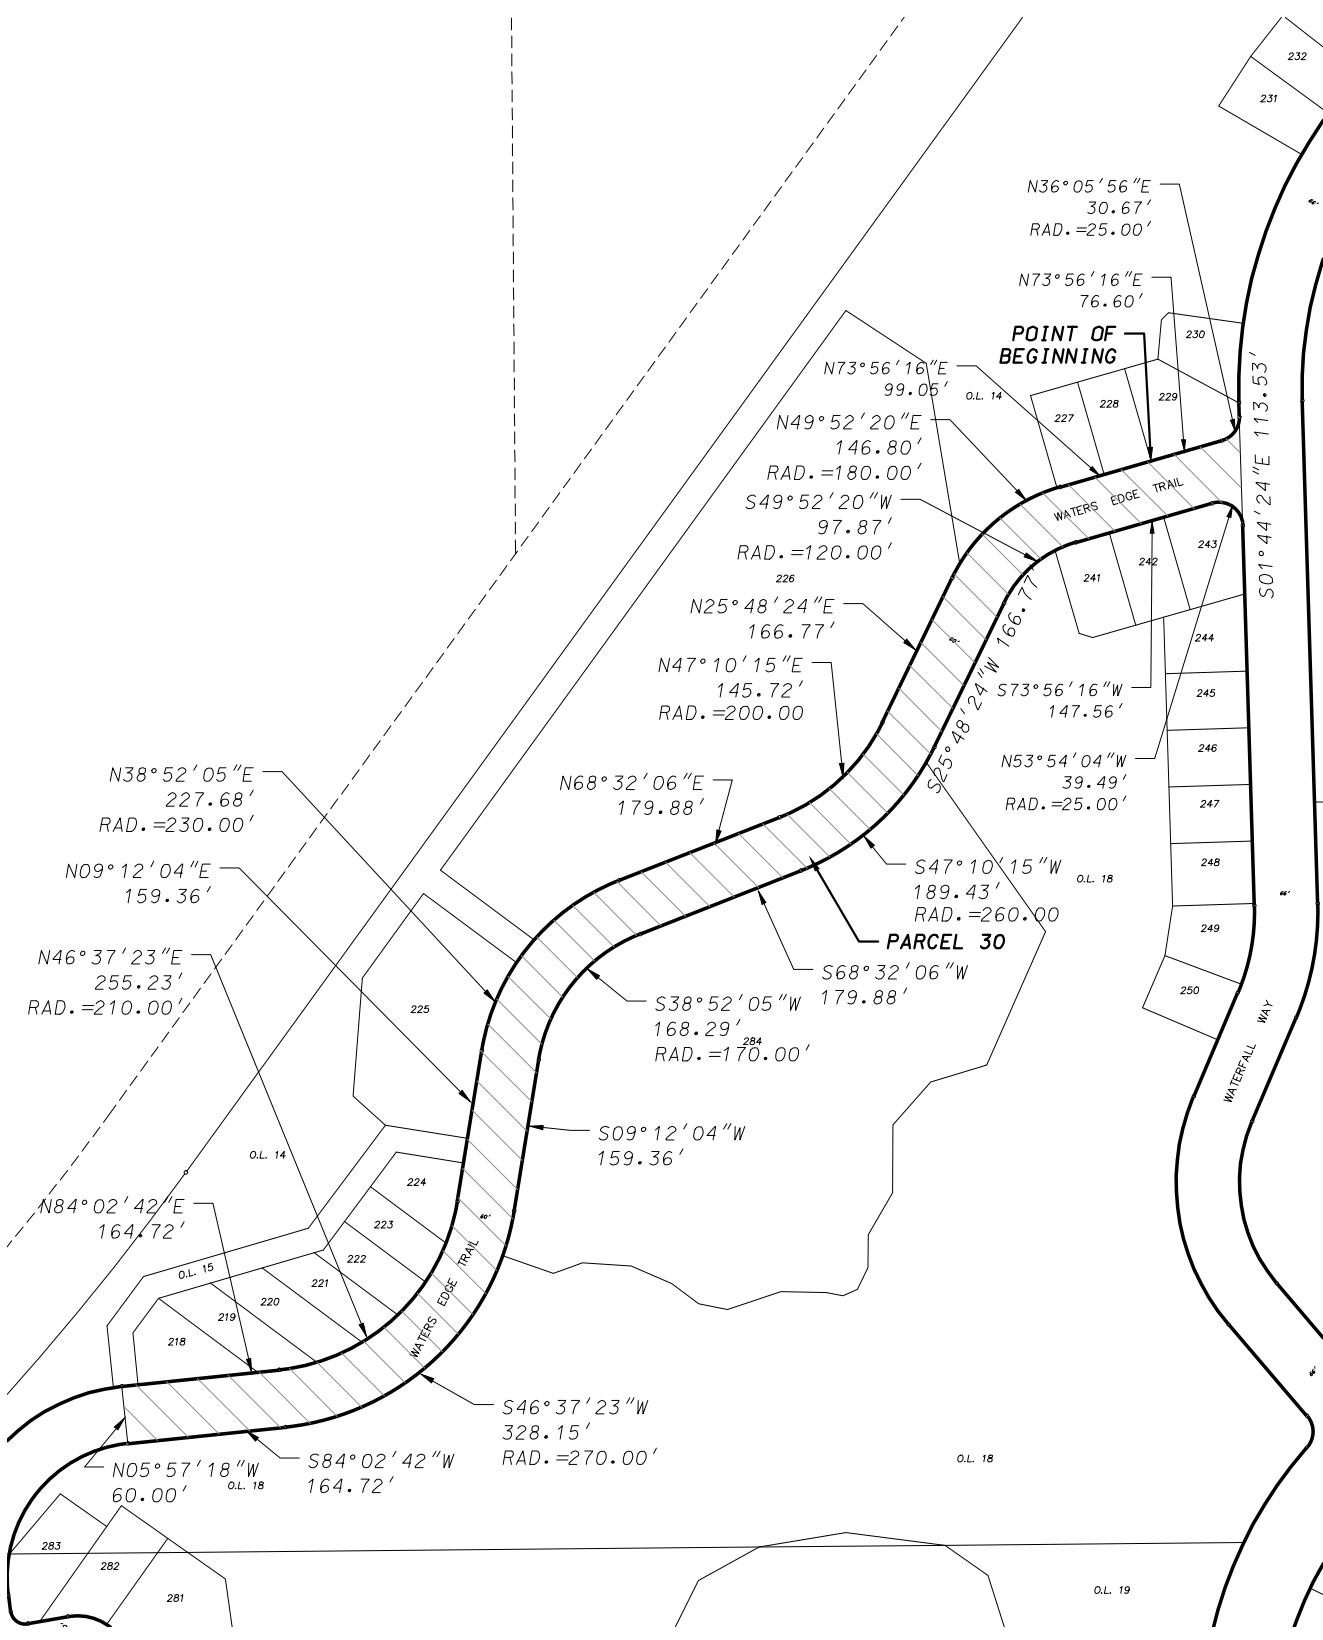

EXHIBIT "A"

D'ONOFRIO KOTTKE AND ASSOCIATES, INC.
7530 Westward Way, Madison, WI 53717
Phone: 608.833.7530 • Fax: 608.833.1089
YOUR NATURAL RESOURCE FOR LAND DEVELOPMENT

DATE: March 9, 2015
F.N.: 14-07-117