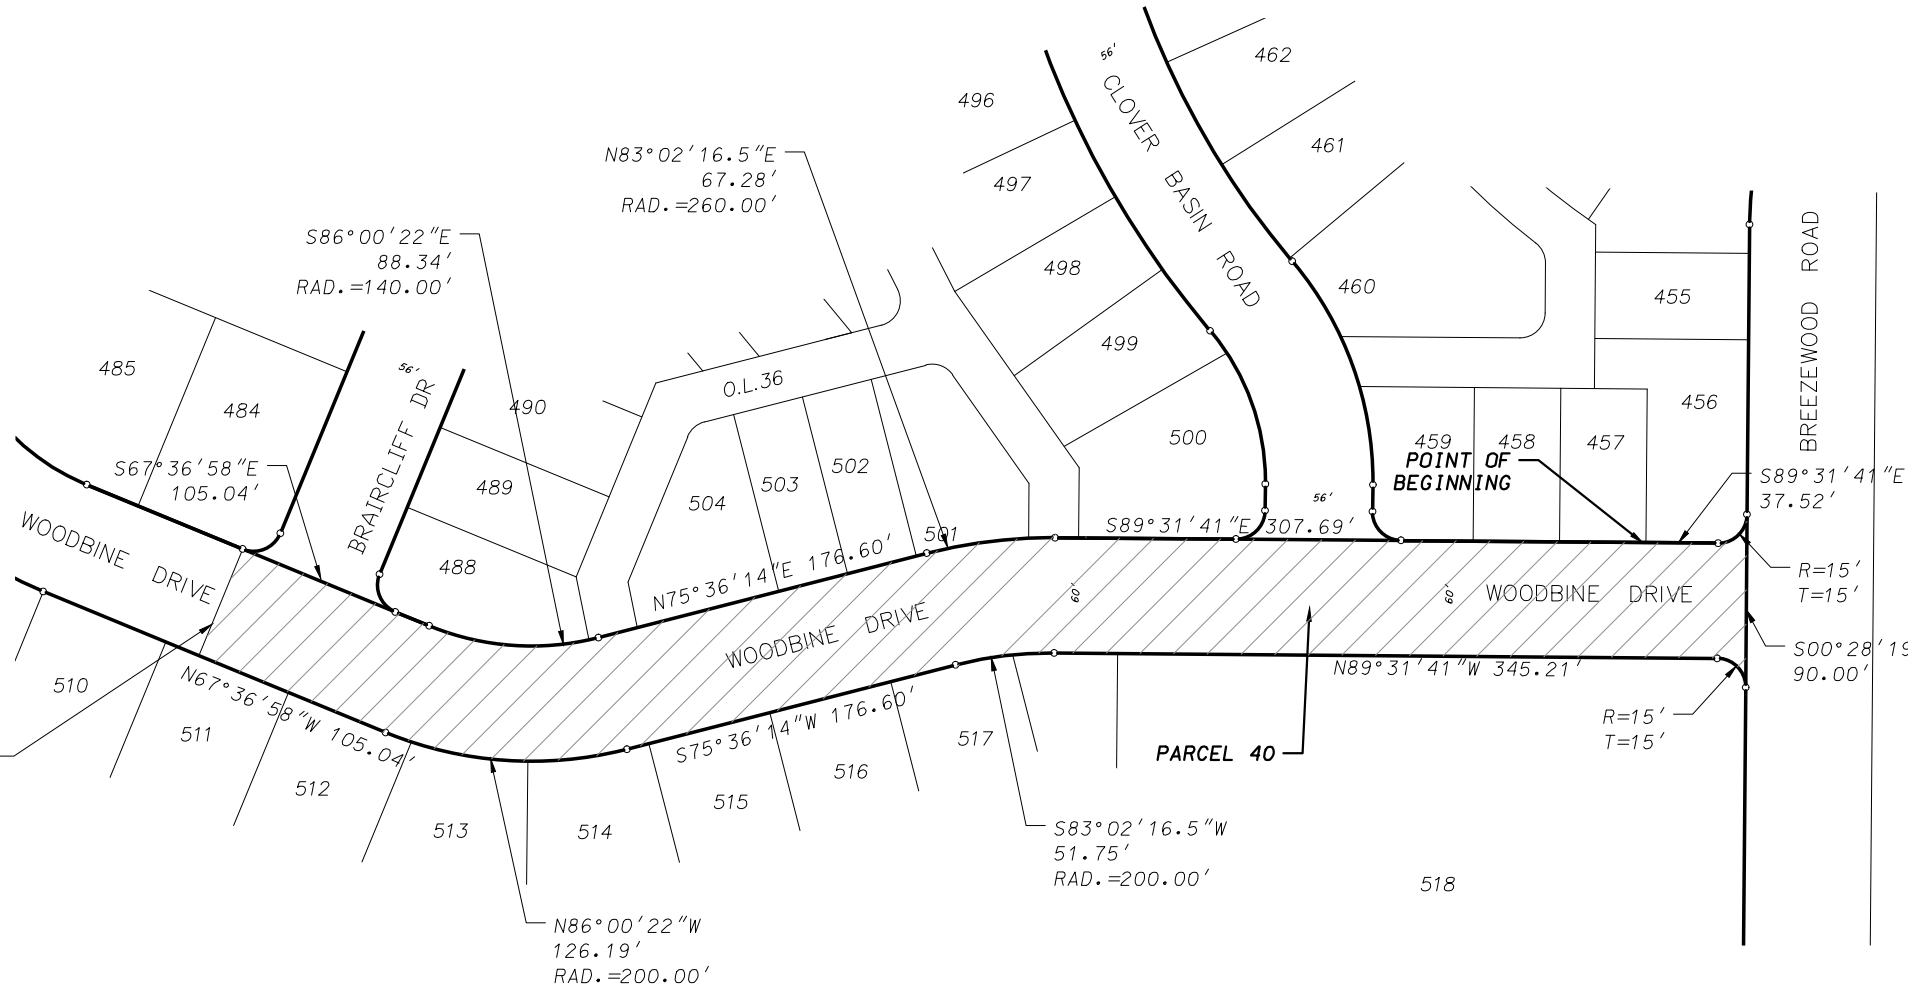

EXHIBIT "A"

D'ONOFRIO KOTKE AND ASSOCIATES, INC.
7530 Westward Way, Madison, WI 53717
Phone: 608.833.7530 • Fax: 608.833.1089
YOUR NATURAL RESOURCE FOR LAND DEVELOPMENT

DATE: March 9, 2015
F.N.: 14-07-117