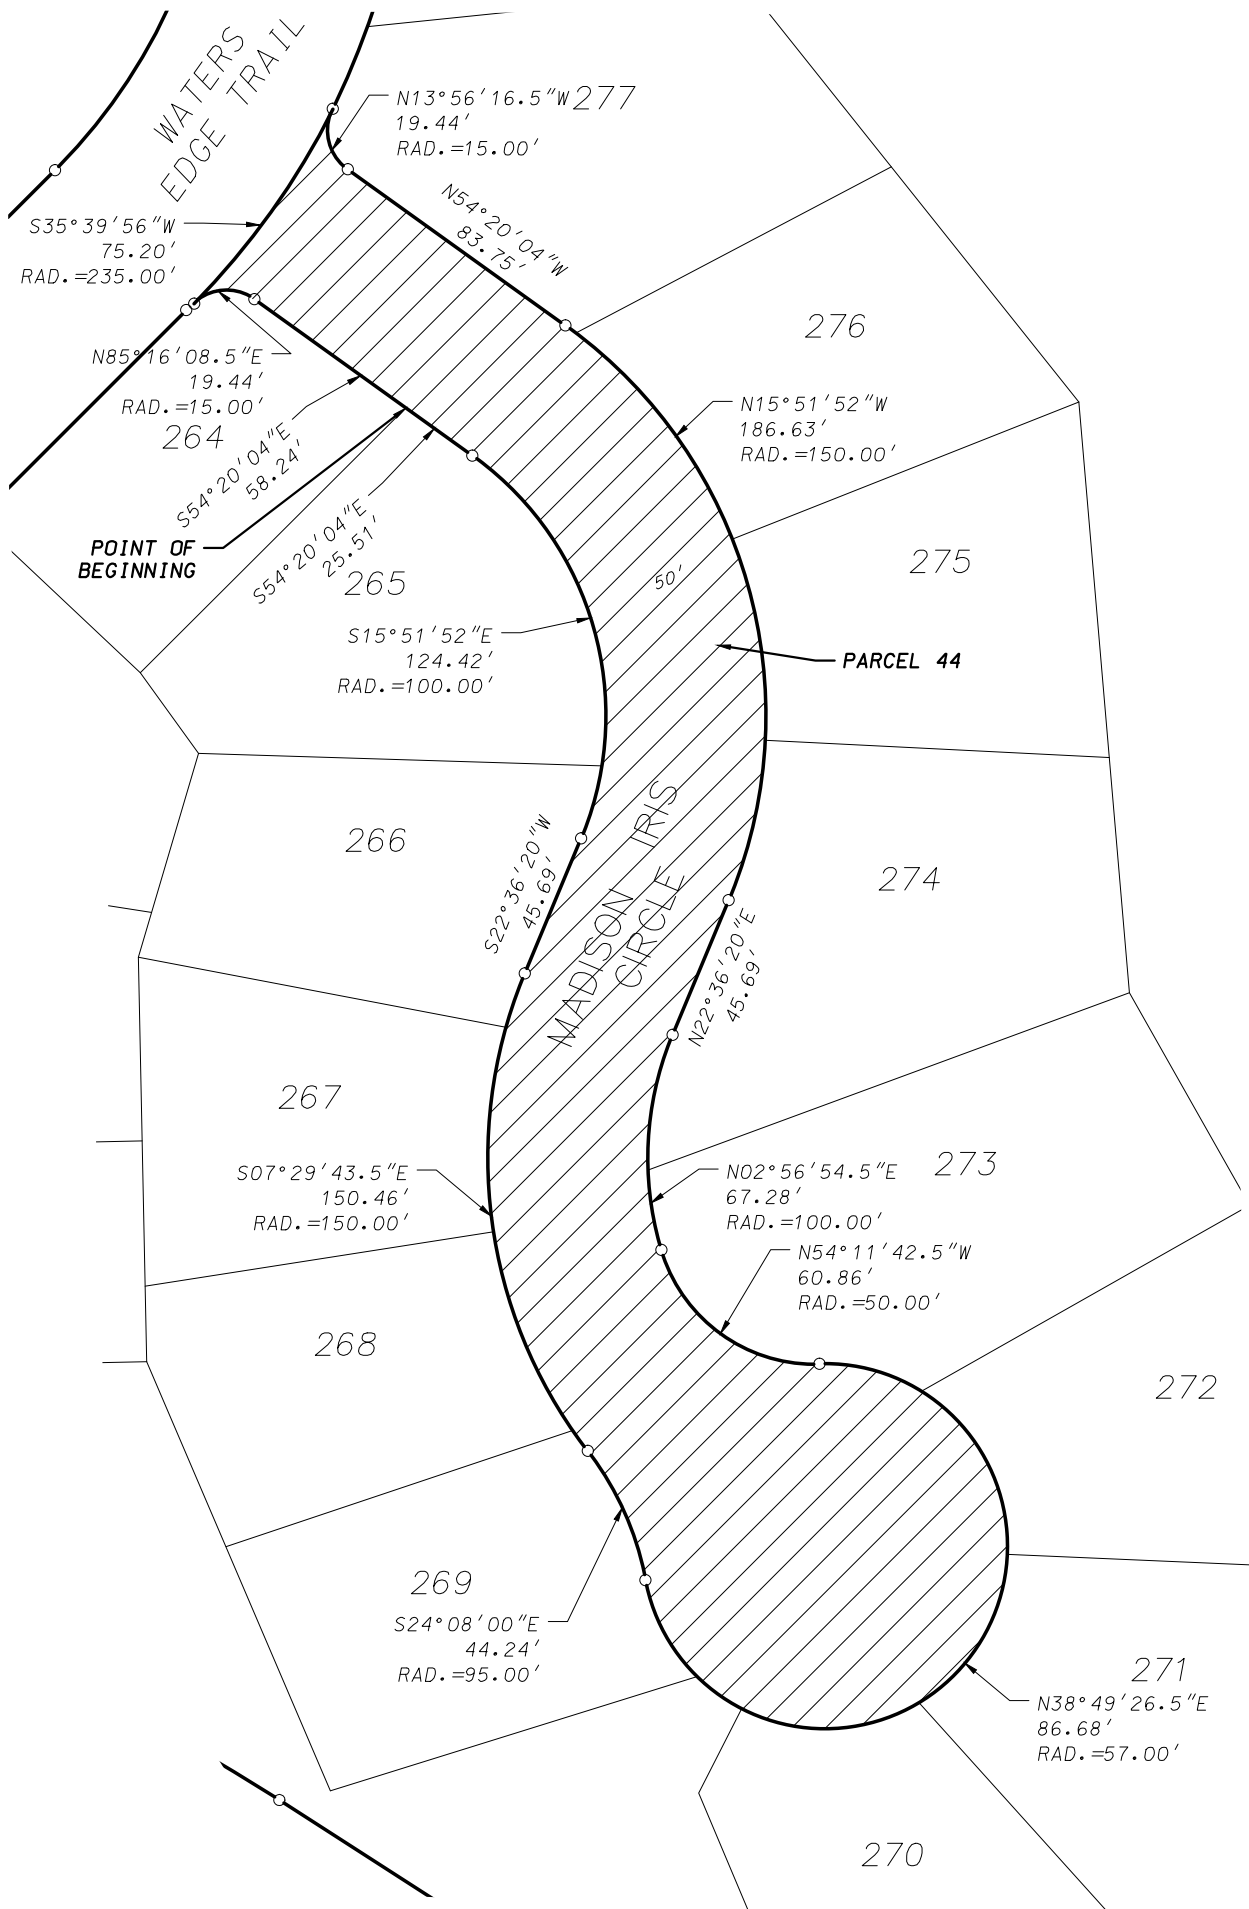

0 60
 Scale 1" = 60'

DATE: March 9, 2015
 F.N.: 14-07-117

EXHIBIT "A"

D'ONOFRIO KOTTKE AND ASSOCIATES, INC.
 7530 Westward Way, Madison, WI 53717
 Phone: 608.833.7530 • Fax: 608.833.1089
 YOUR NATURAL RESOURCE FOR LAND DEVELOPMENT