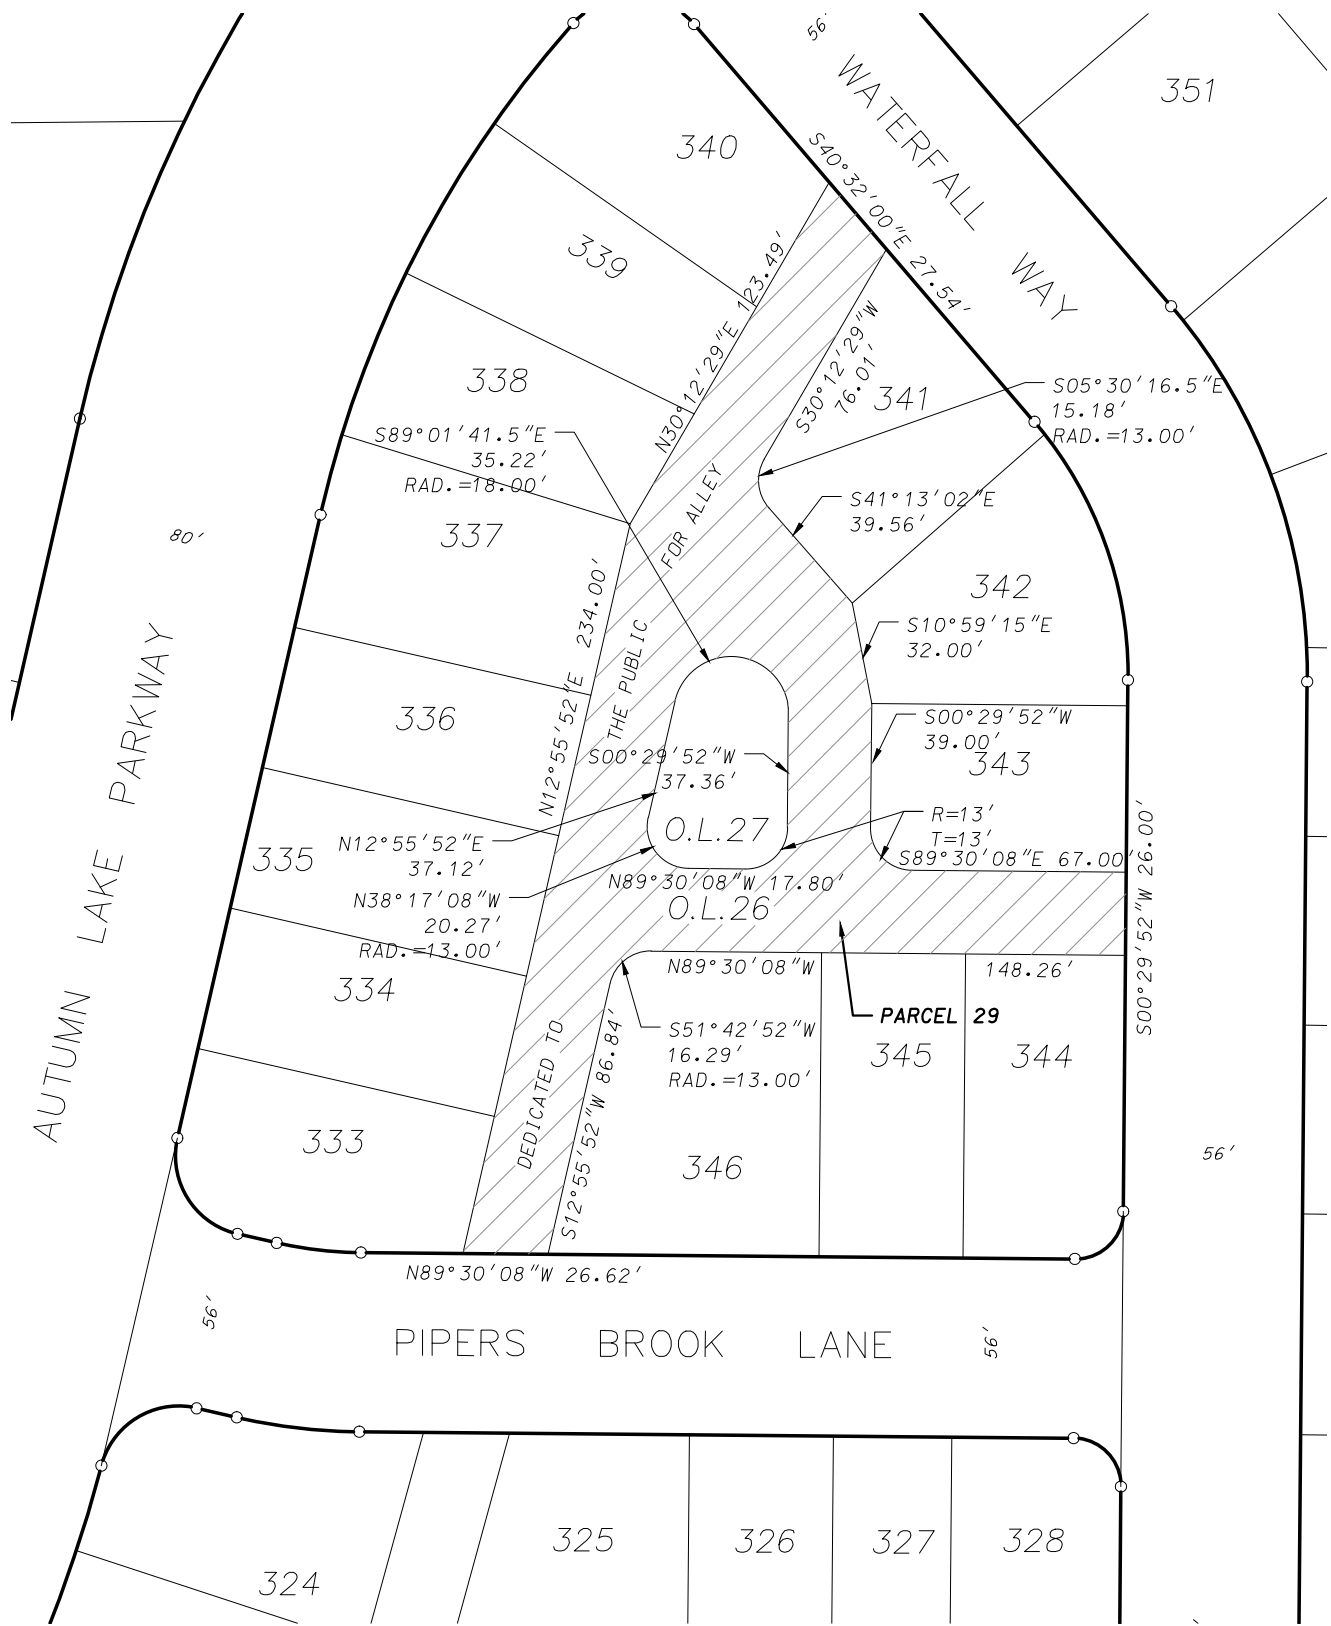

EXHIBIT "A"

D'ONOFRIO KOTTKE AND ASSOCIATES, INC.
7530 Westward Way, Madison, WI 53717
Phone: 608.833.7530 • Fax: 608.833.1089
YOUR NATURAL RESOURCE FOR LAND DEVELOPMENT

DATE: March 9, 2015
F.N.: 14-07-117