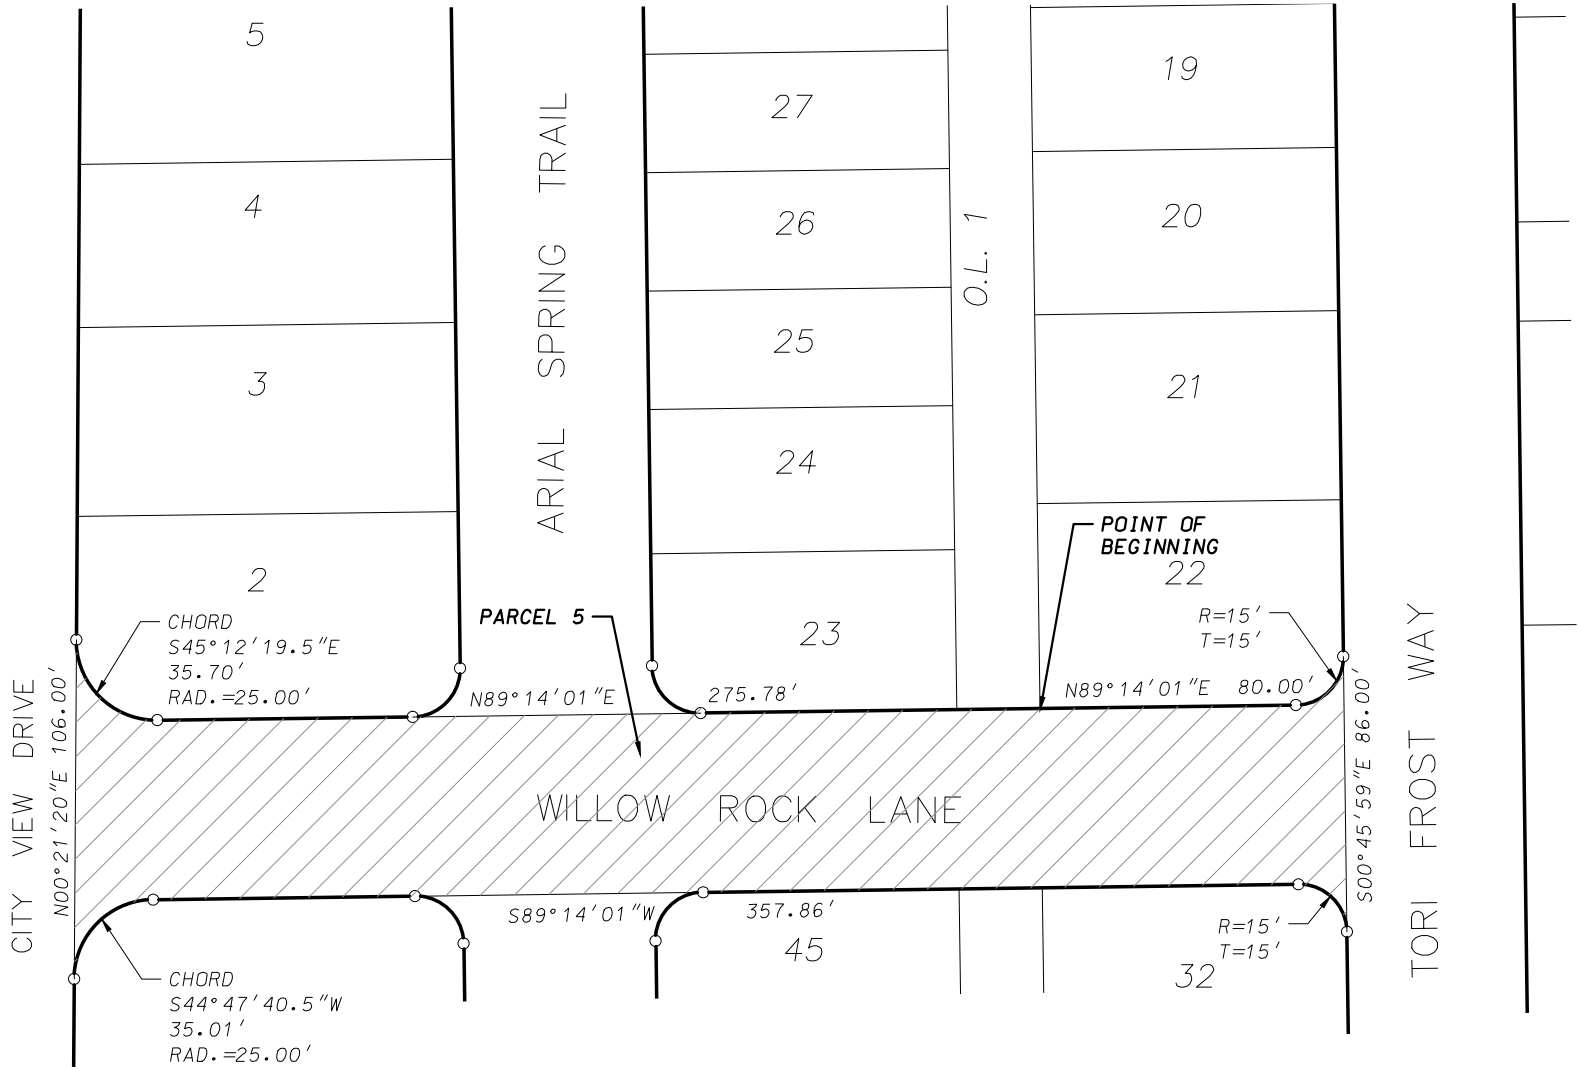

EXHIBIT "A"

DATE: March 9, 2015
F.N.: 14-07-117

D'ONOFRIO KOTKE AND ASSOCIATES, INC.
7530 Westward Way, Madison, WI 53717
Phone: 608.833.7530 • Fax: 608.833.1089
YOUR NATURAL RESOURCE FOR LAND DEVELOPMENT