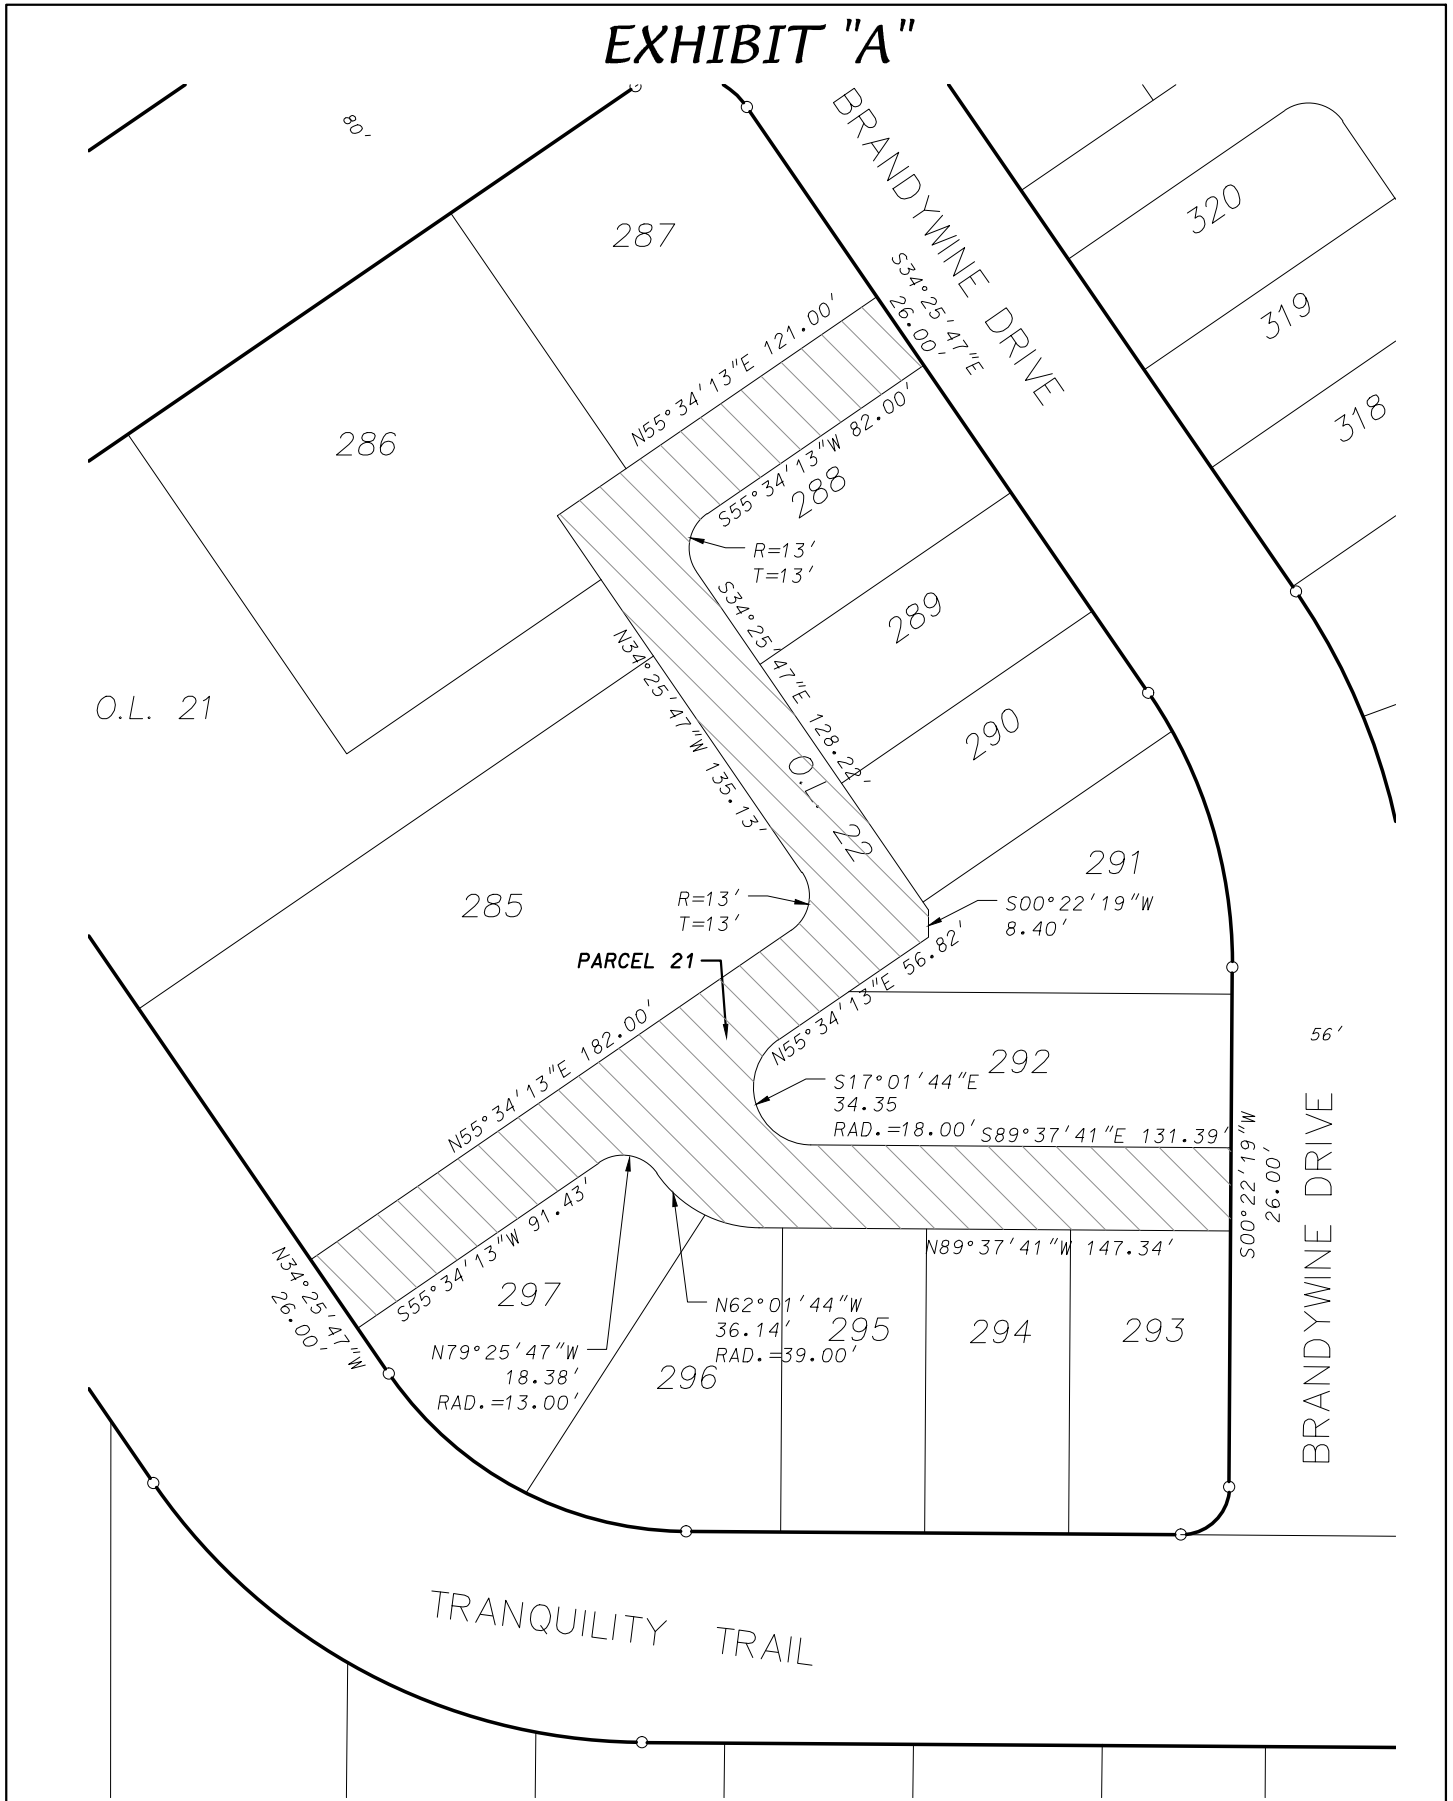

EXHIBIT "A"

D'ONOFRIO KOTTKE AND ASSOCIATES, INC.
7530 Westward Way, Madison, WI 53717
Phone: 608.833.7530 • Fax: 608.833.1089
YOUR NATURAL RESOURCE FOR LAND DEVELOPMENT

DATE: March 9, 2015
F.N.: 14-07-117