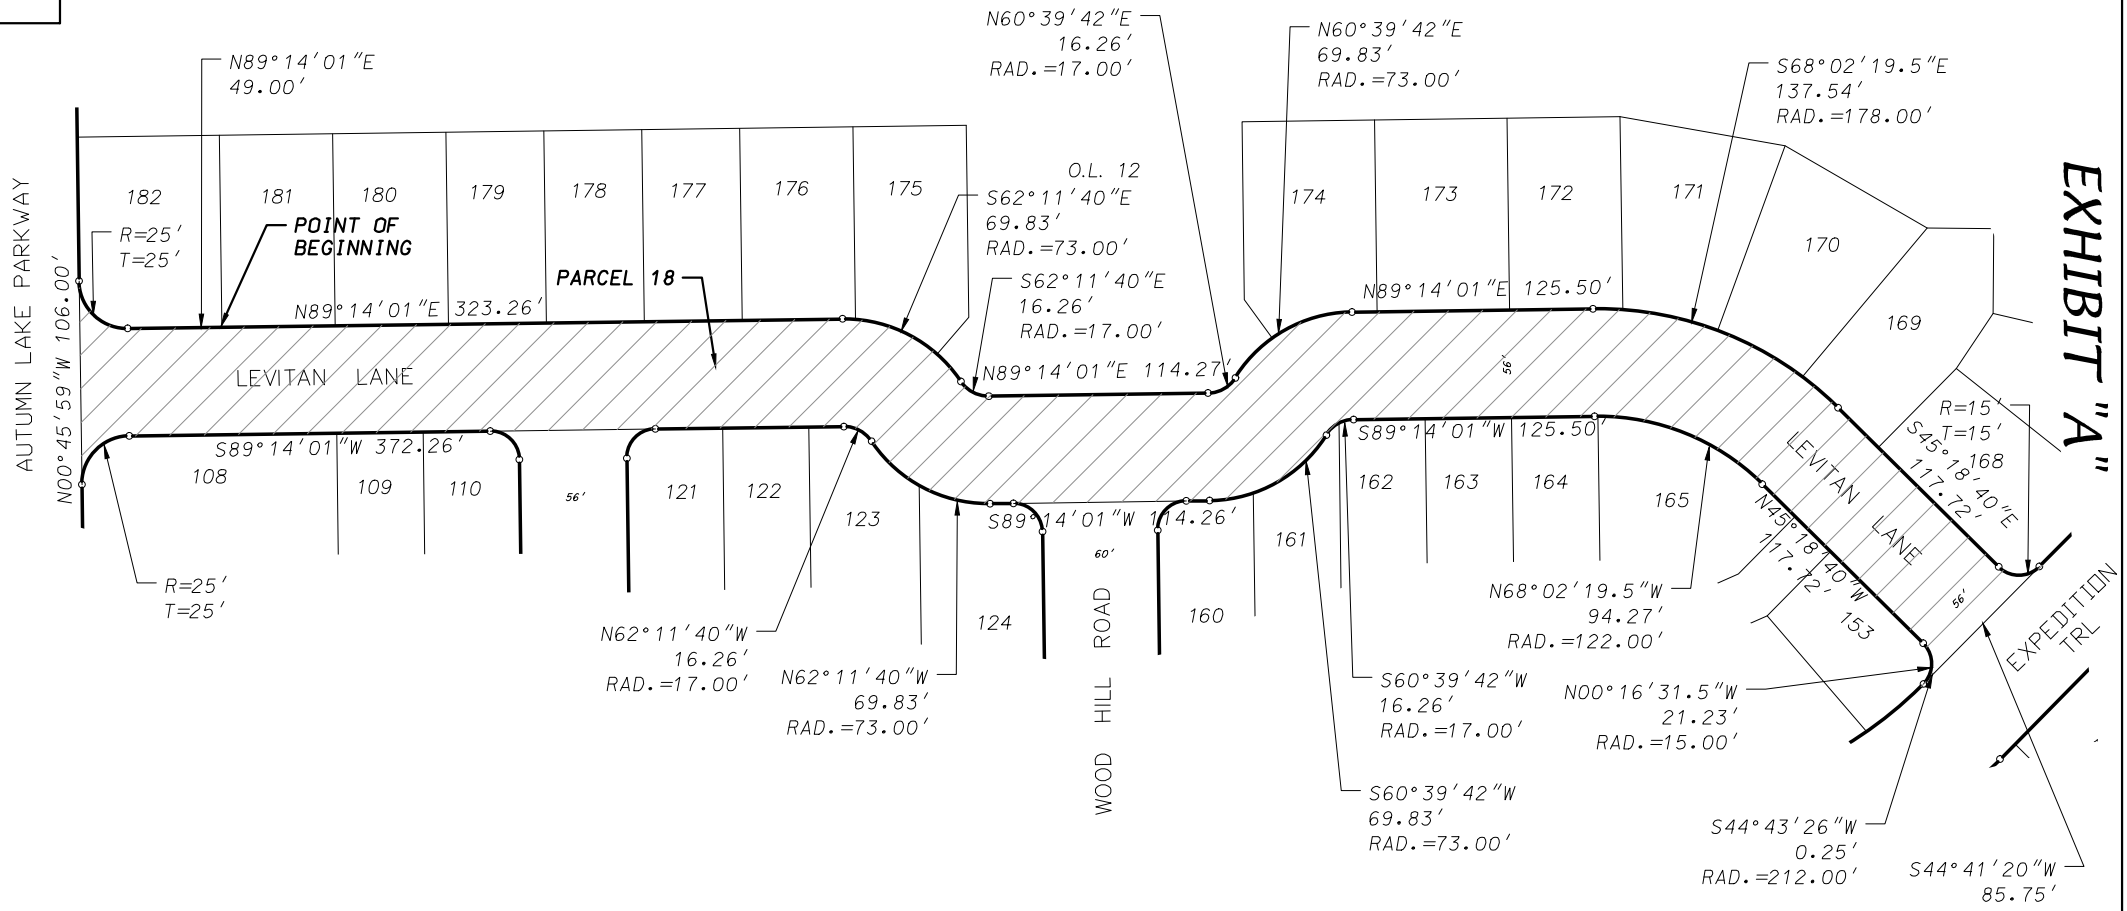

D'ONOFRIO KOTKE AND ASSOCIATES, INC.
7530 Westward Way, Madison, WI 53717
Phone: 608.833.7530 • Fax: 608.833.1089
YOUR NATURAL RESOURCE FOR LAND DEVELOPMENT

Scale 1" = 100'

DATE: March 9, 2015
F.N.: 14-07-117