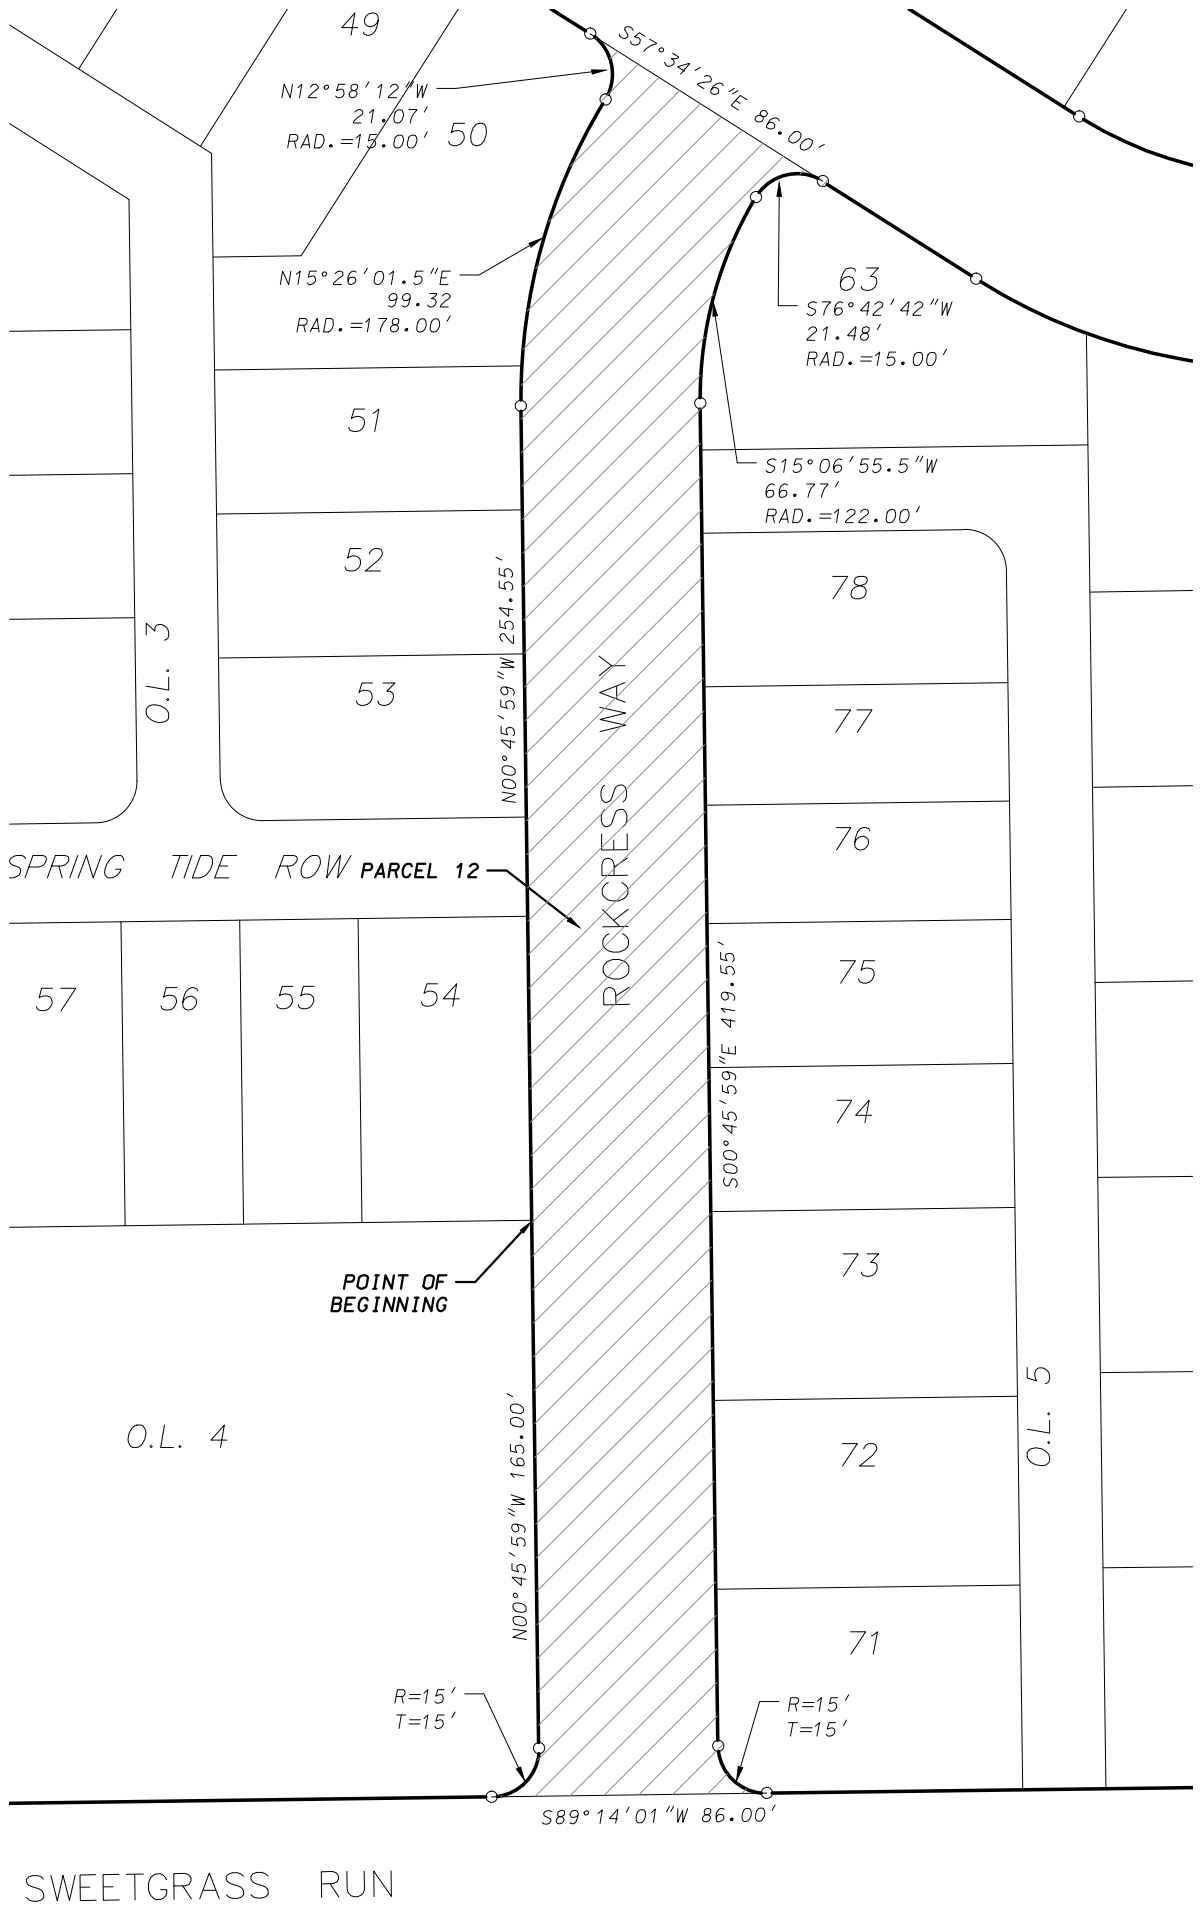

EXHIBIT "A"

D'ONOFRIO KOTTKE AND ASSOCIATES, INC.
7530 Westward Way, Madison, WI 53717
Phone: 608.833.7530 • Fax: 608.833.1089
YOUR NATURAL RESOURCE FOR LAND DEVELOPMENT

DATE: March 9, 2015
F.N.: 14-07-117