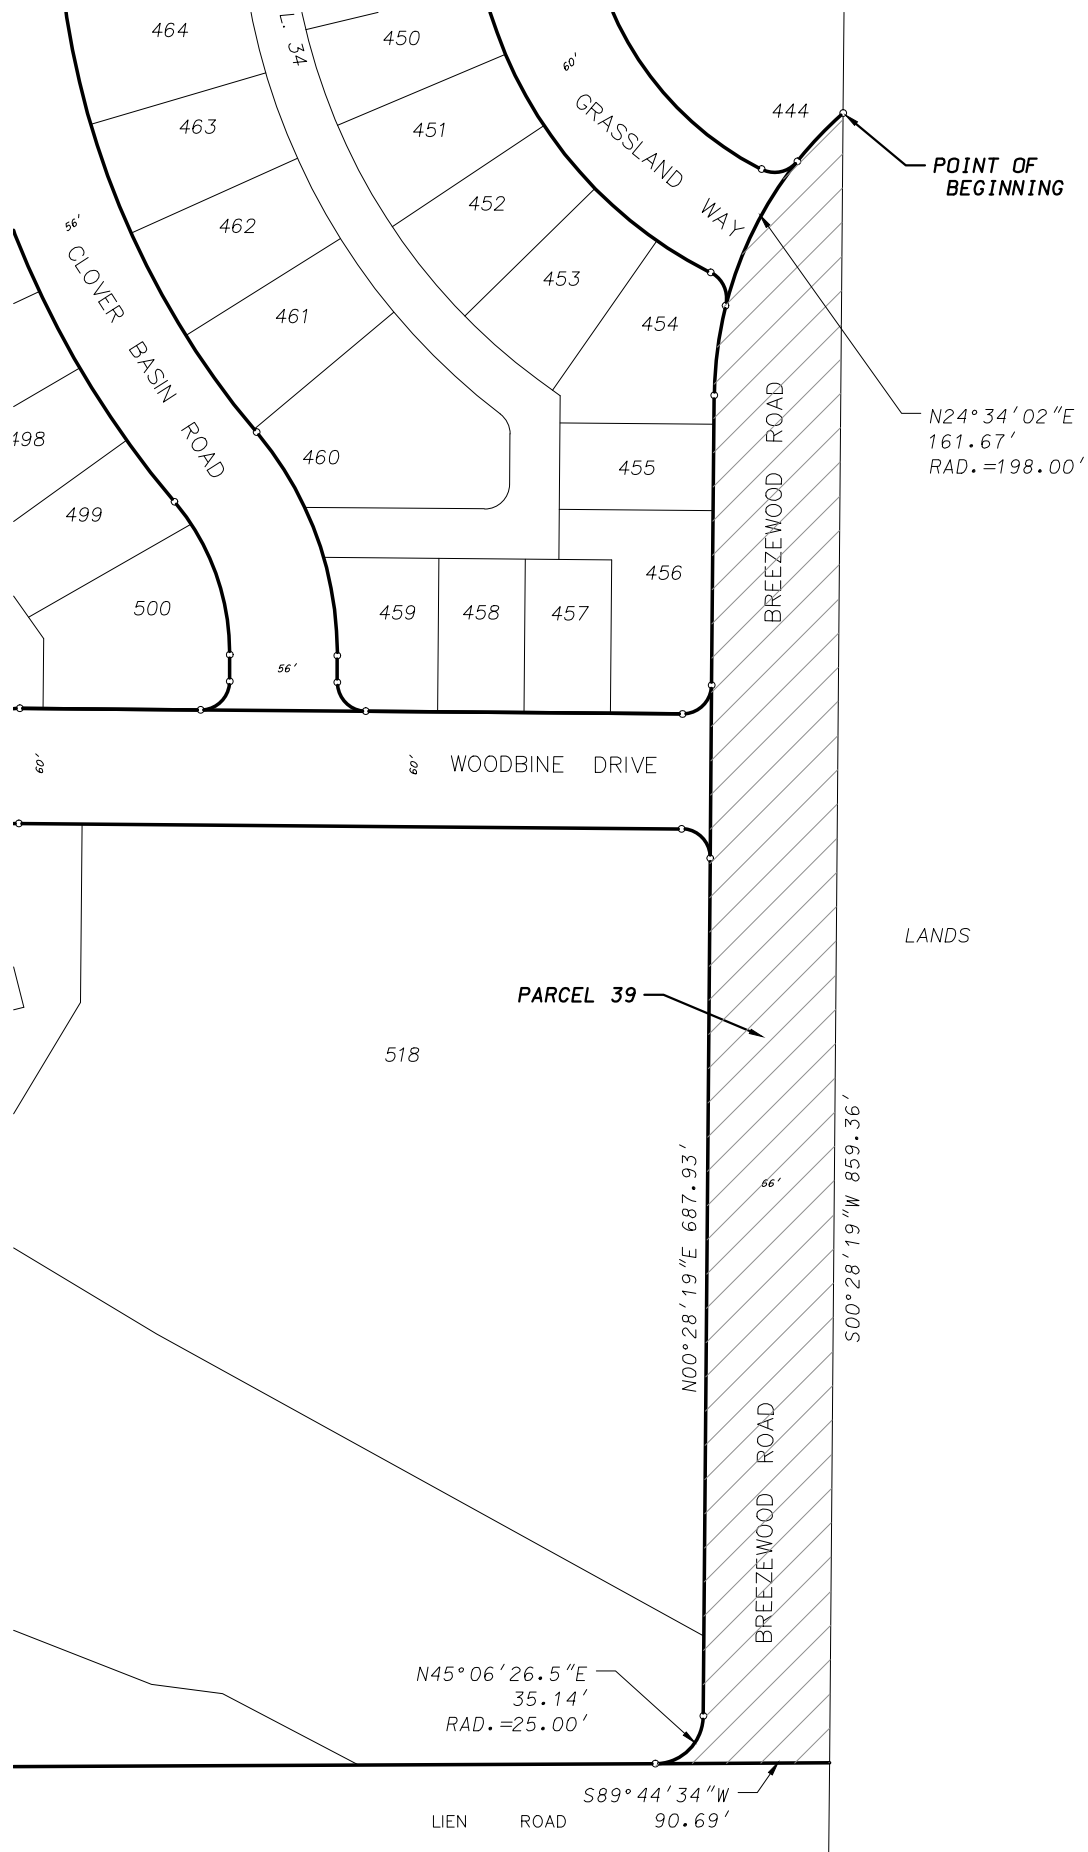

EXHIBIT "A"

D'ONOFRIO KOTTKE AND ASSOCIATES, INC.
7530 Westward Way, Madison, WI 53717
Phone: 608.833.7530 • Fax: 608.833.1089
YOUR NATURAL RESOURCE FOR LAND DEVELOPMENT

DATE: March 9, 2015
F.N.: 14-07-117