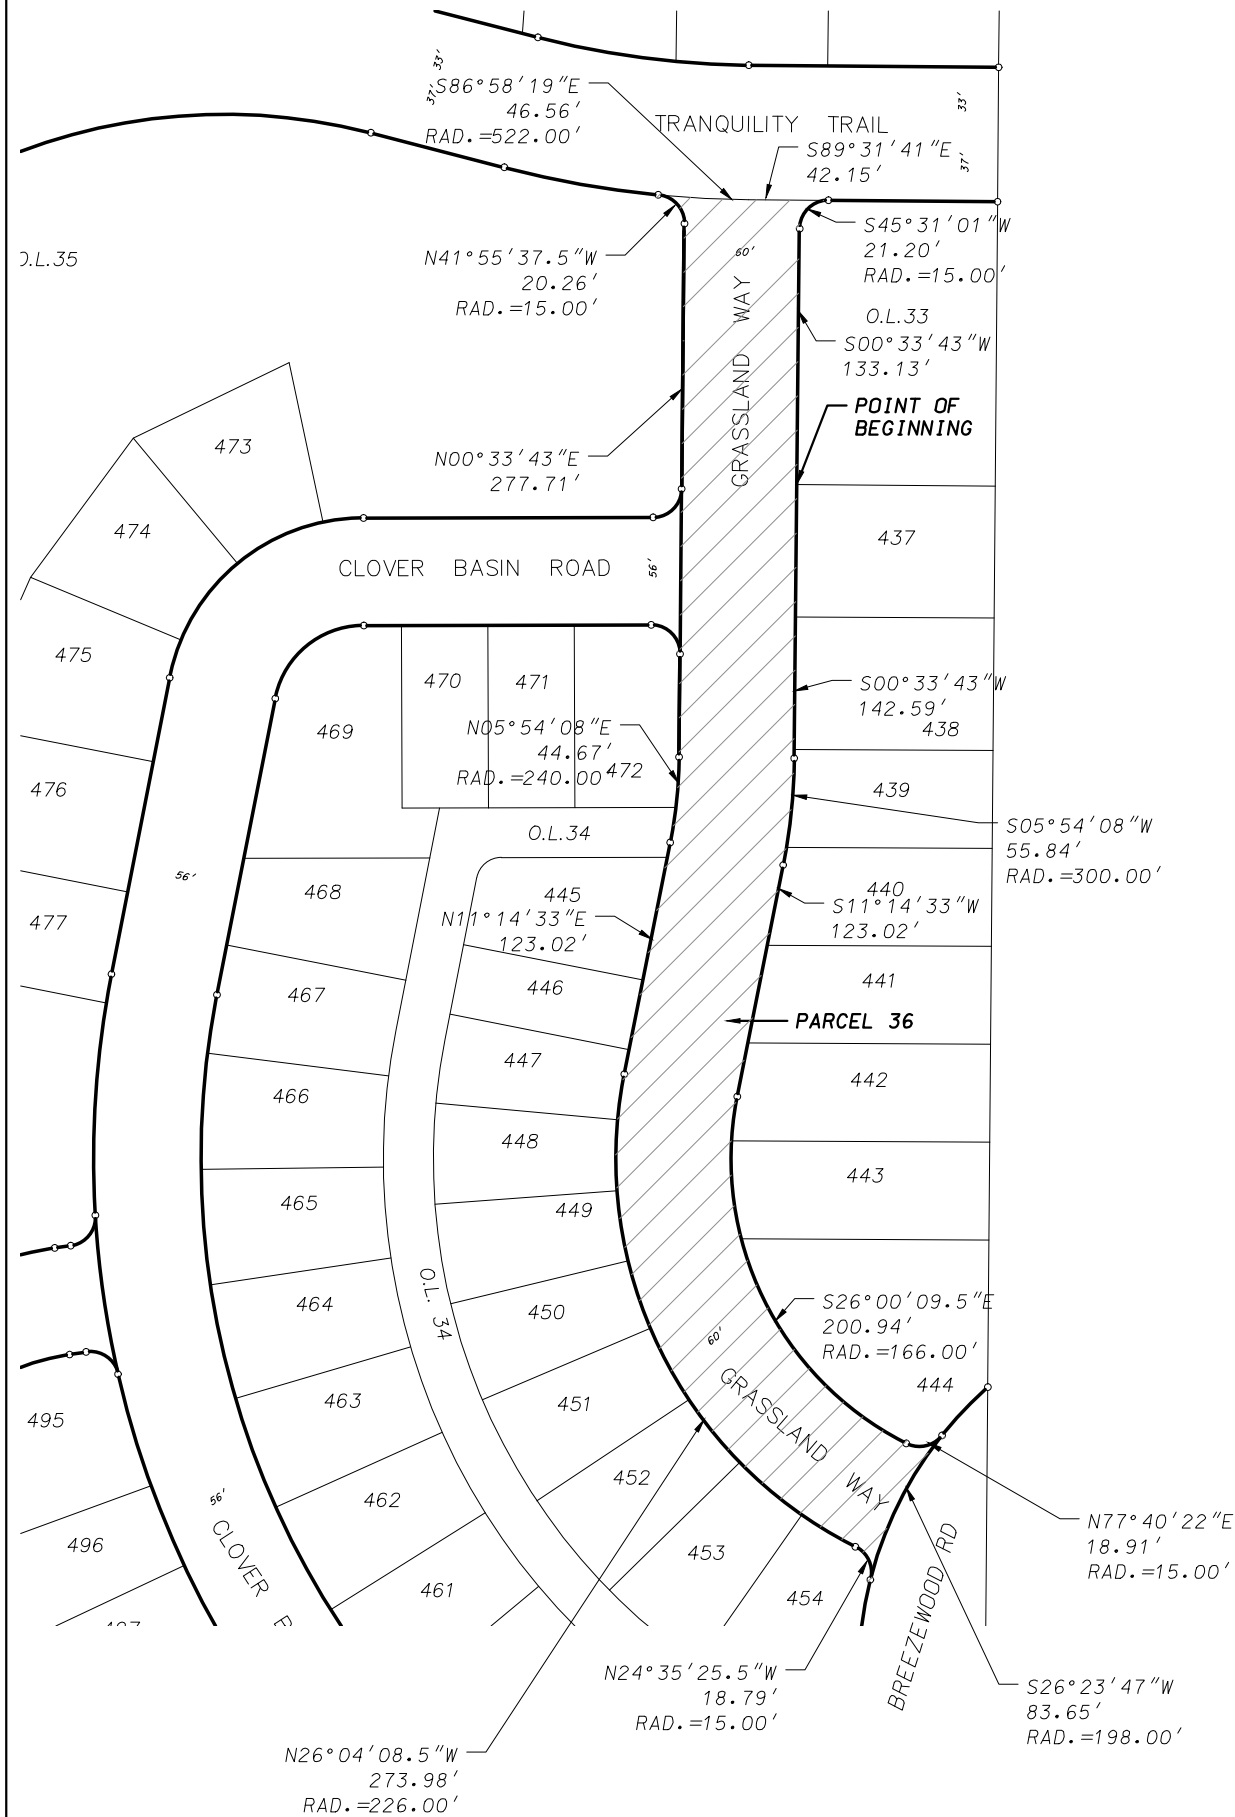

EXHIBIT "A"

D'ONOFRIO KOTTKE AND ASSOCIATES, INC.
7530 Westward Way, Madison, WI 53717
Phone: 608.833.7530 • Fax: 608.833.1089
YOUR NATURAL RESOURCE FOR LAND DEVELOPMENT

DATE: March 9, 2015
F.N.: 14-07-117