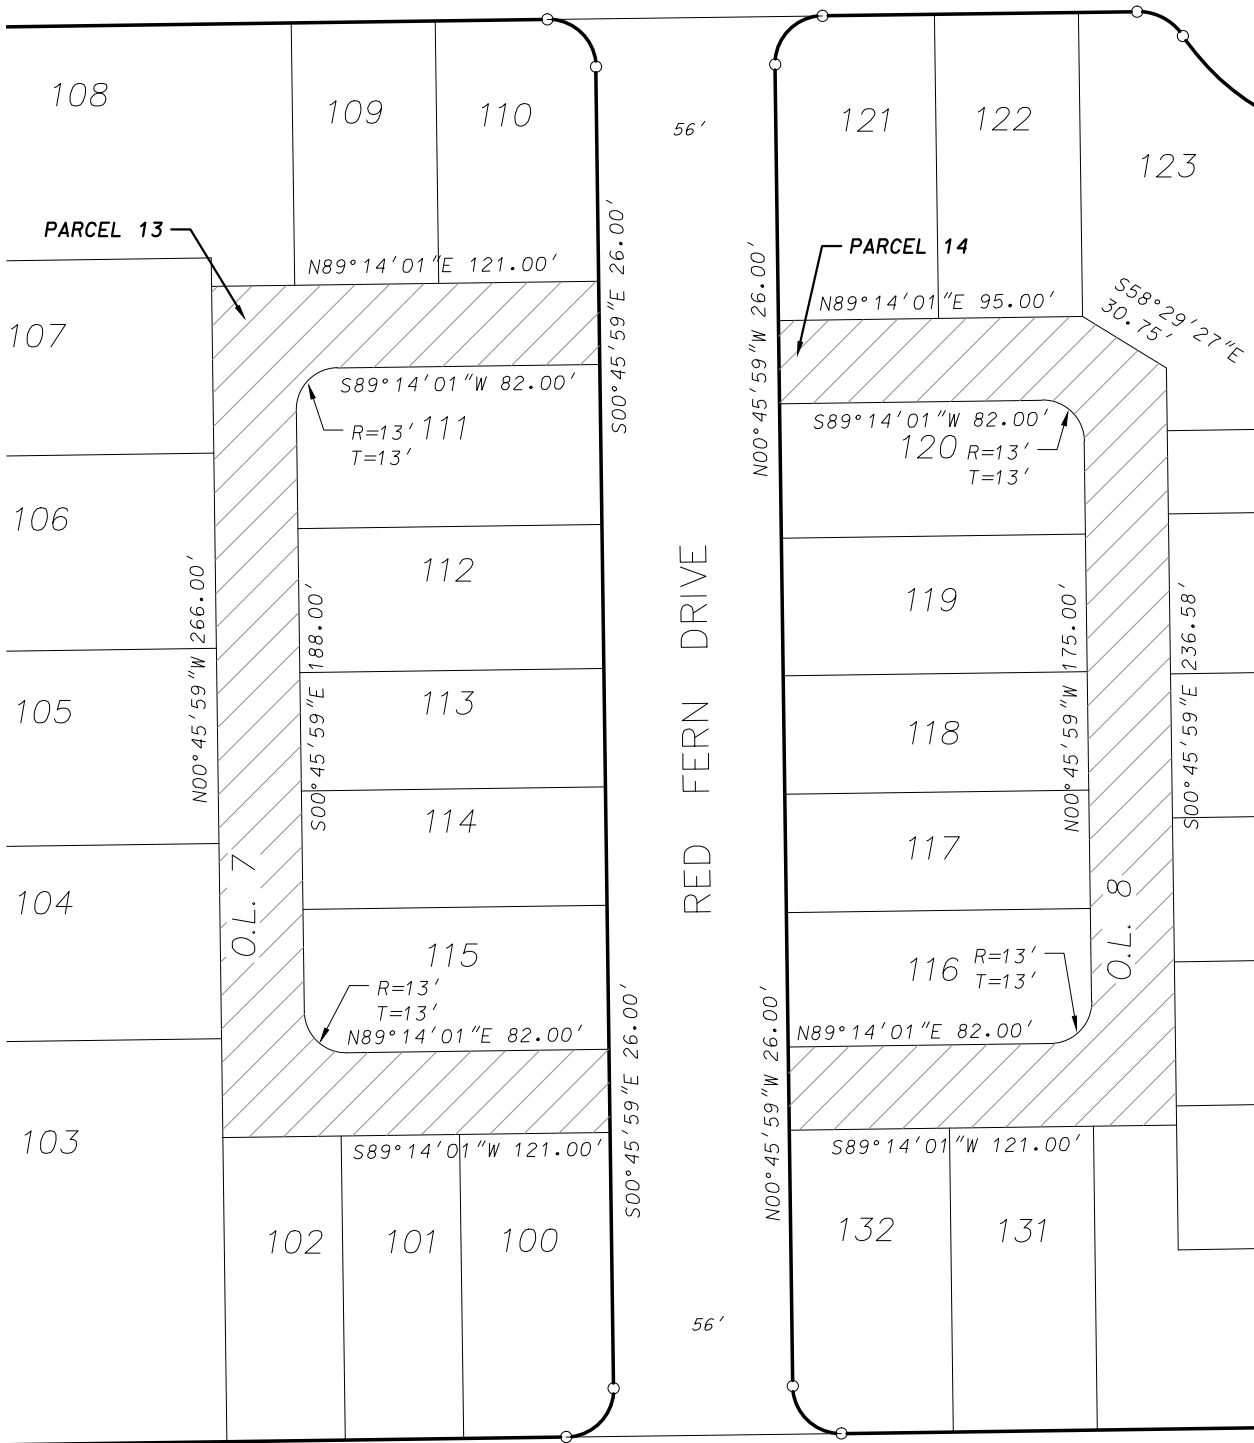

EXHIBIT "A"

LEVITAN LANE

SWEETGRASS RUN

D'ONOFRIO KOTTKE AND ASSOCIATES, INC.
7530 Westward Way, Madison, WI 53717
Phone: 608.833.7530 • Fax: 608.833.1089
YOUR NATURAL RESOURCE FOR LAND DEVELOPMENT

DATE: March 9, 2015
F.N.: 14-07-117