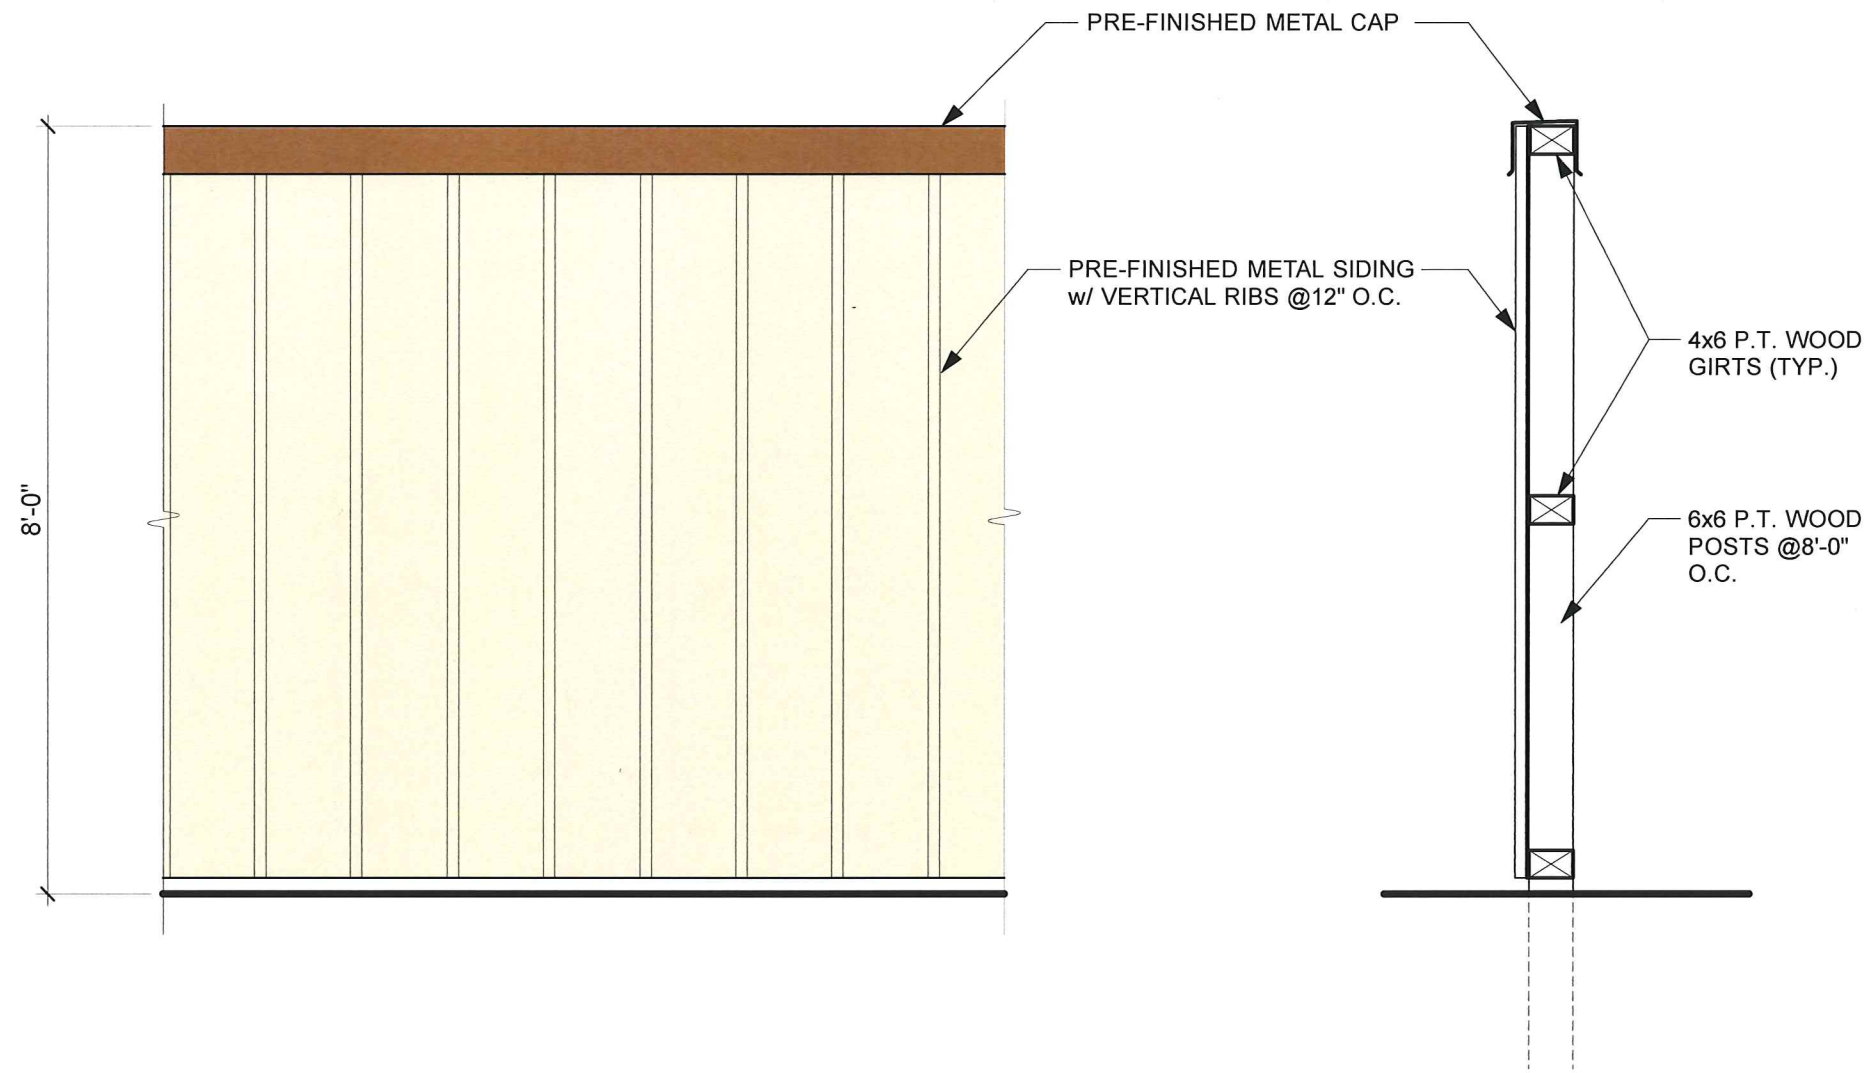

1 FENCE DETAIL
 C300 Scale: 1/2" = 1'-0"

Revisions:		
No.	Date:	Description:

Graphic Scale	N/A
Project Number	1424
Set Type	CD
Date Issued	08/06/2014
Sheet Number	C300