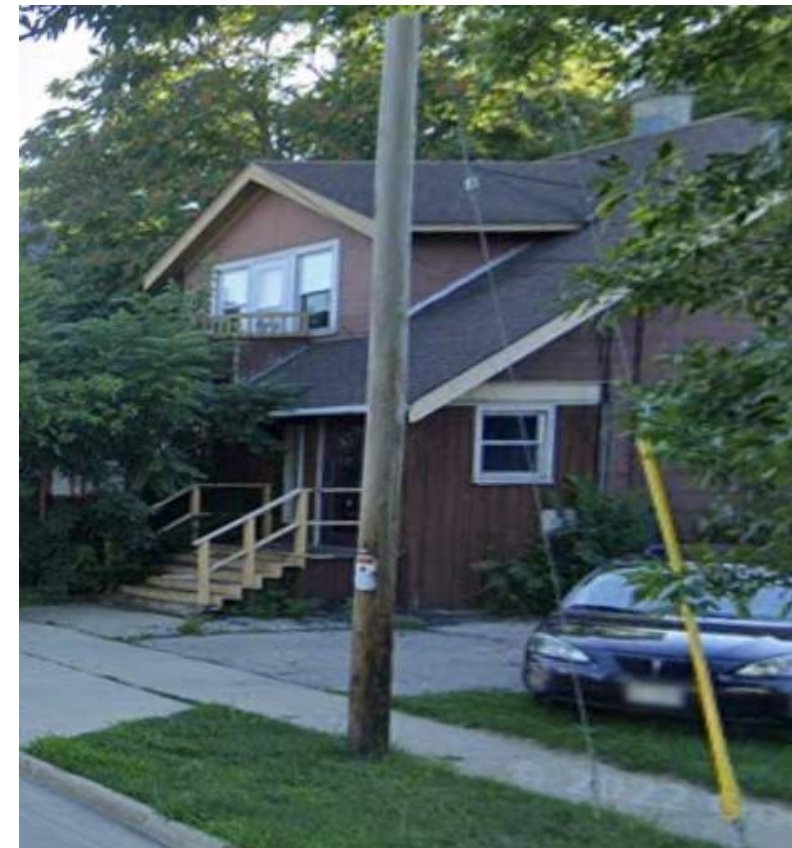

EXTERIOR PHOTOS

Volker 2450 E Washington Ave
10 N 7TH Street

Land Use Application Submittal | 08.26.2024 | #2422

INTERIOR PHOTOS

EXTERIOR PHOTOS

Volker 2450 E Washington Ave
16 N 7TH Street

Land Use Application Submittal | 08.26.2024 | #2422

INTERIOR PHOTOS

Volker 2450 E Washington Ave
16 N 7TH Street

Land Use Application Submittal | 08.26.2024 | #2422

EXTERIOR PHOTOS

INTERIOR PHOTOS

EXTERIOR PHOTOS

INTERIOR PHOTOS

EXTERIOR PHOTOS