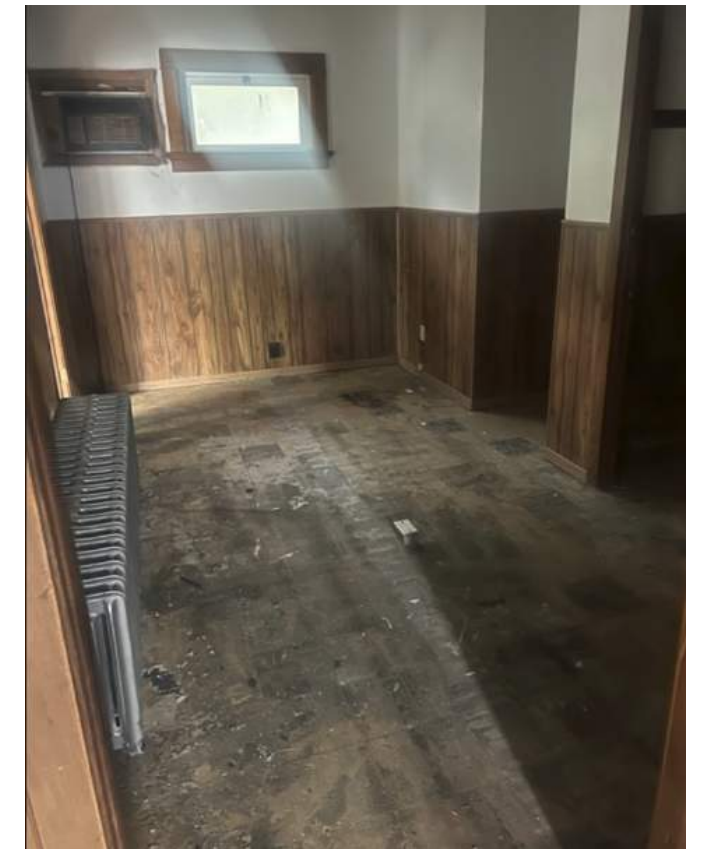

EXTERIOR PHOTOS

Volker 2450 E Washington Ave
10 N 7TH Street

Land Use Application Submittal | 08.26.2024 | #2422

INTERIOR PHOTOS

EXTERIOR PHOTOS

Volker 2450 E Washington Ave
16 N 7TH Street

Land Use Application Submittal | 08.26.2024 | #2422

INTERIOR PHOTOS

Volker 2450 E Washington Ave
16 N 7TH Street

Land Use Application Submittal | 08.26.2024 | #2422

EXTERIOR PHOTOS

INTERIOR PHOTOS

EXTERIOR PHOTOS

INTERIOR PHOTOS

EXTERIOR PHOTOS

INTERIOR PHOTOS