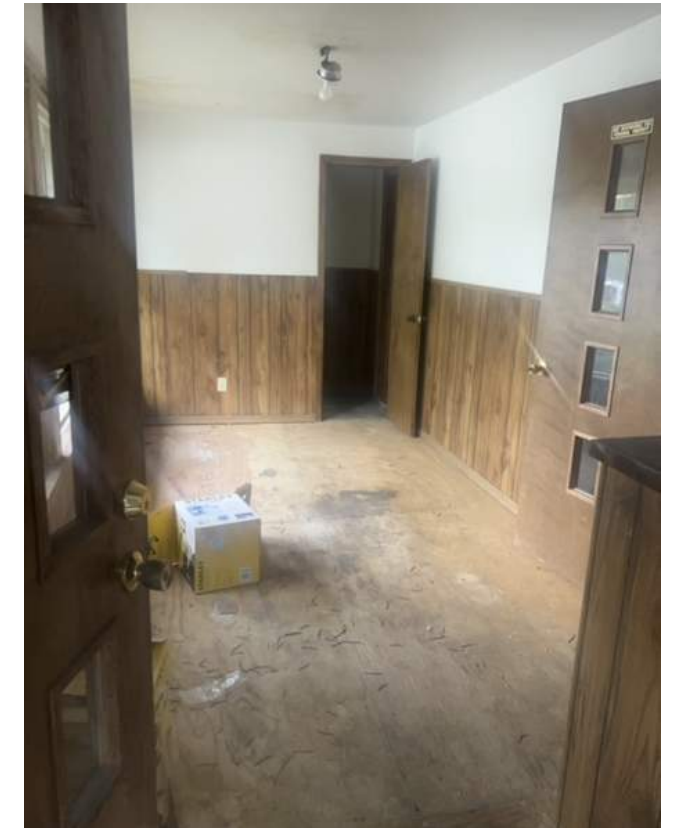

EXTERIOR PHOTOS

Volker 2450 E Washington Ave
10 N 7TH Street

Land Use Application Submittal | 08.26.2024 | #2422

INTERIOR PHOTOS

EXTERIOR PHOTOS

Volker 2450 E Washington Ave
16 N 7TH Street

Land Use Application Submittal | 08.26.2024 | #2422

INTERIOR PHOTOS

Volker 2450 E Washington Ave
16 N 7TH Street

Land Use Application Submittal | 08.26.2024 | #2422

EXTERIOR PHOTOS

INTERIOR PHOTOS

EXTERIOR PHOTOS

INTERIOR PHOTOS

EXTERIOR PHOTOS

INTERIOR PHOTOS