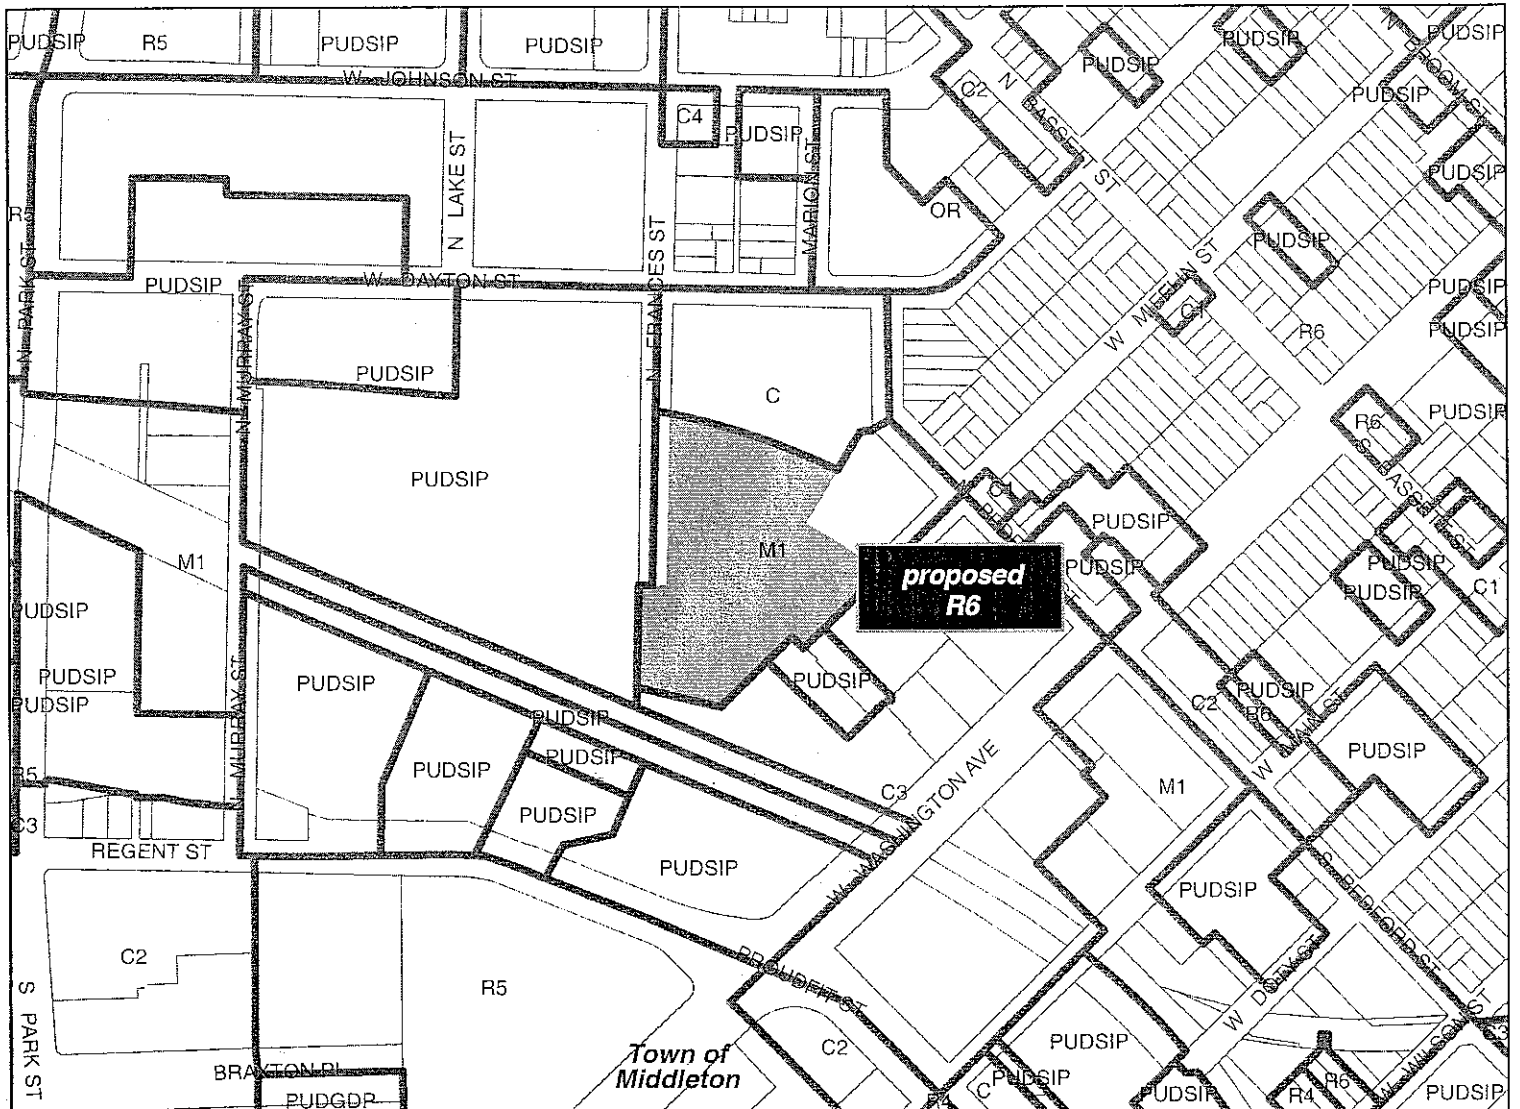

For Questions Contact: Kevin Firchow at: 267-1150 or kfirchow@cityofmadison.com or City Planning at 266-4635