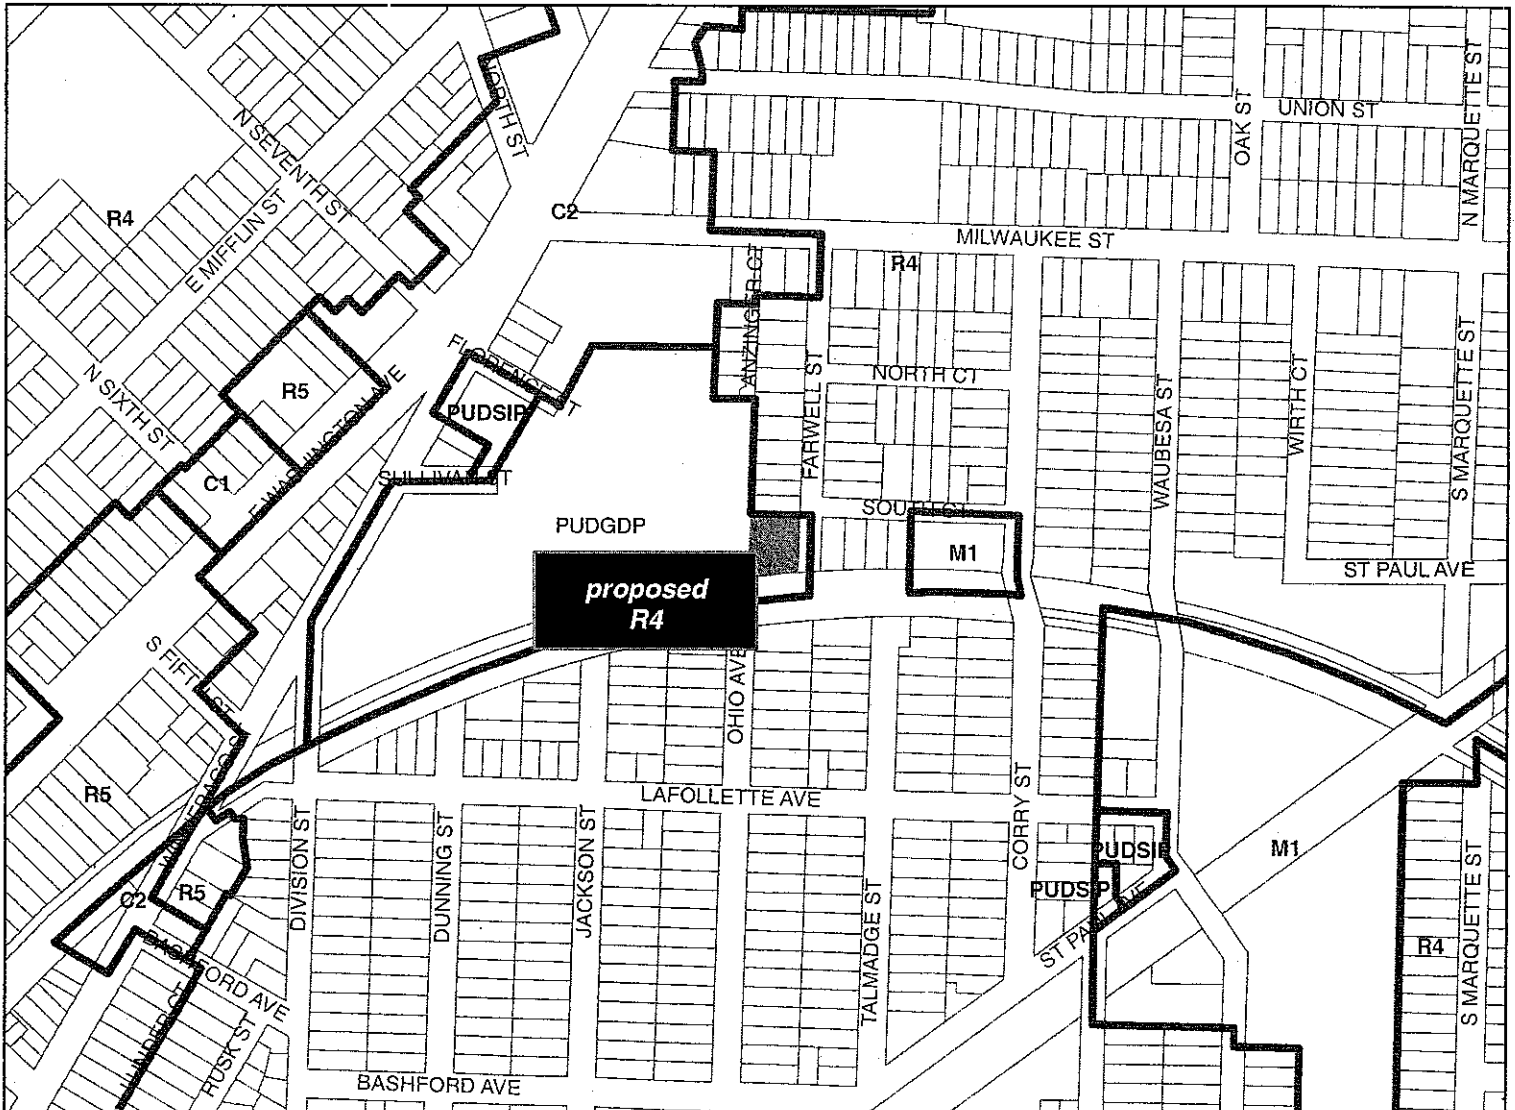

For Questions Contact: Tim Parks at: 261-9632 or tparks@cityofmadison.com or City Planning at 266-4635