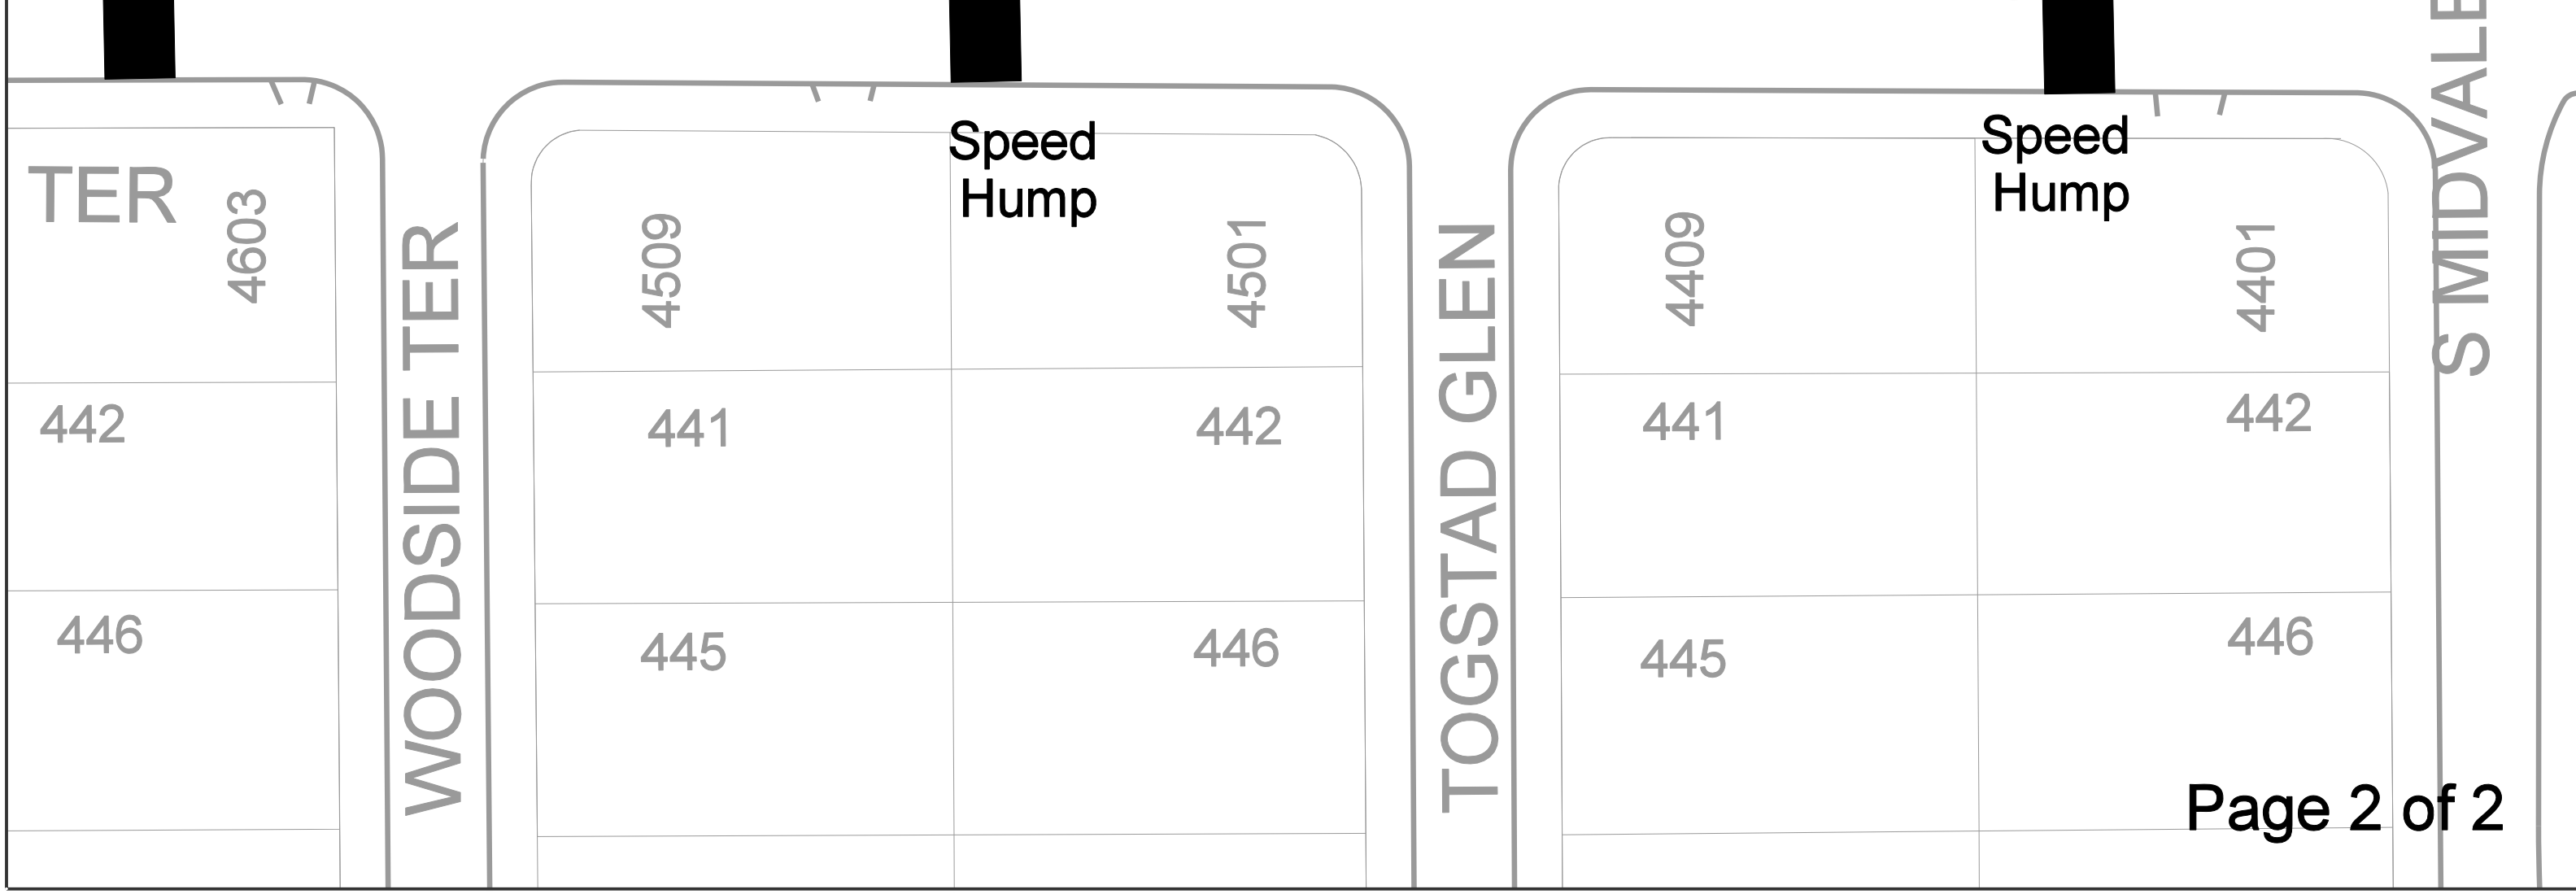

PLOT SCALE:
PLOT NAME:
REV. DATE:

PLOT SCALE:
PLOT NAME:
REV. DATE:

REV. DATE: PLOT NAME: PLOT SCALE:

Speed Hump

Speed Hump

Speed Hump

PLOT SCALE:

PLOT NAME: