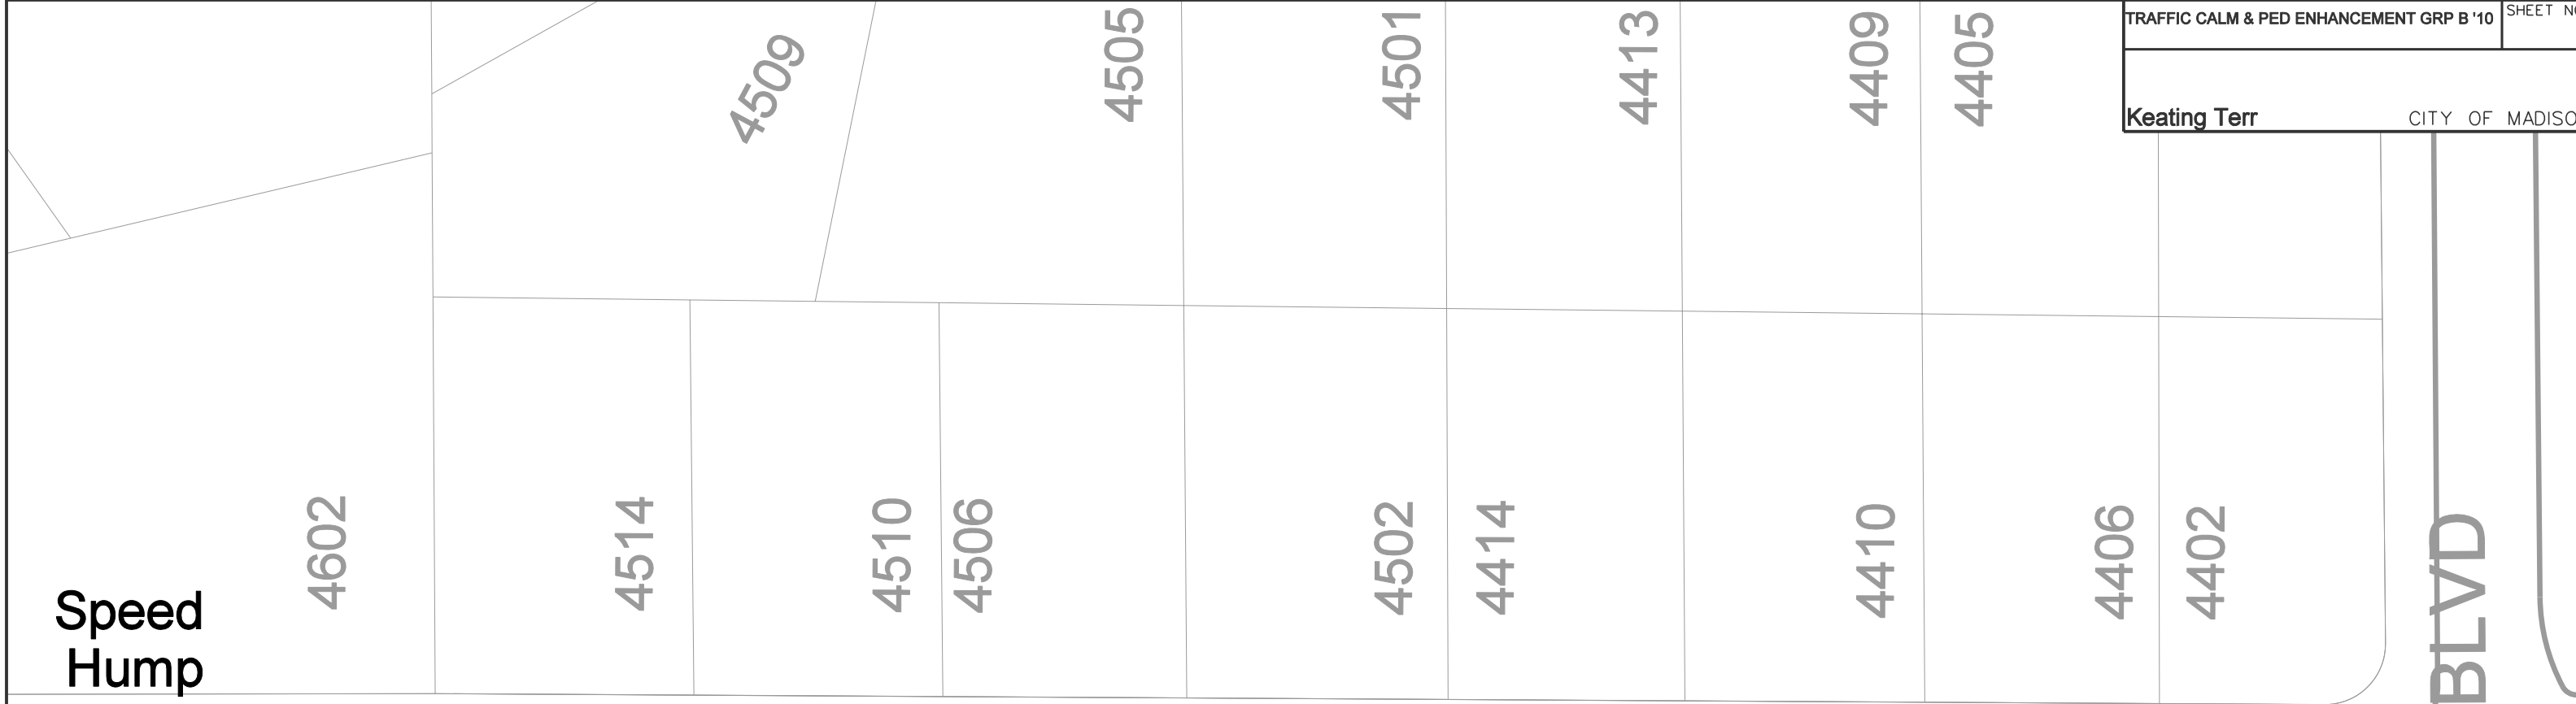

PLOT SCALE:
PLOT NAME:
REV. DATE:

PLOT SCALE:
PLOT NAME:
REV. DATE:

REV. DATE: PLOT NAME: PLOT SCALE:

Speed Hump

Speed Hump

Speed Hump

PLOT SCALE:

PLOT NAME: