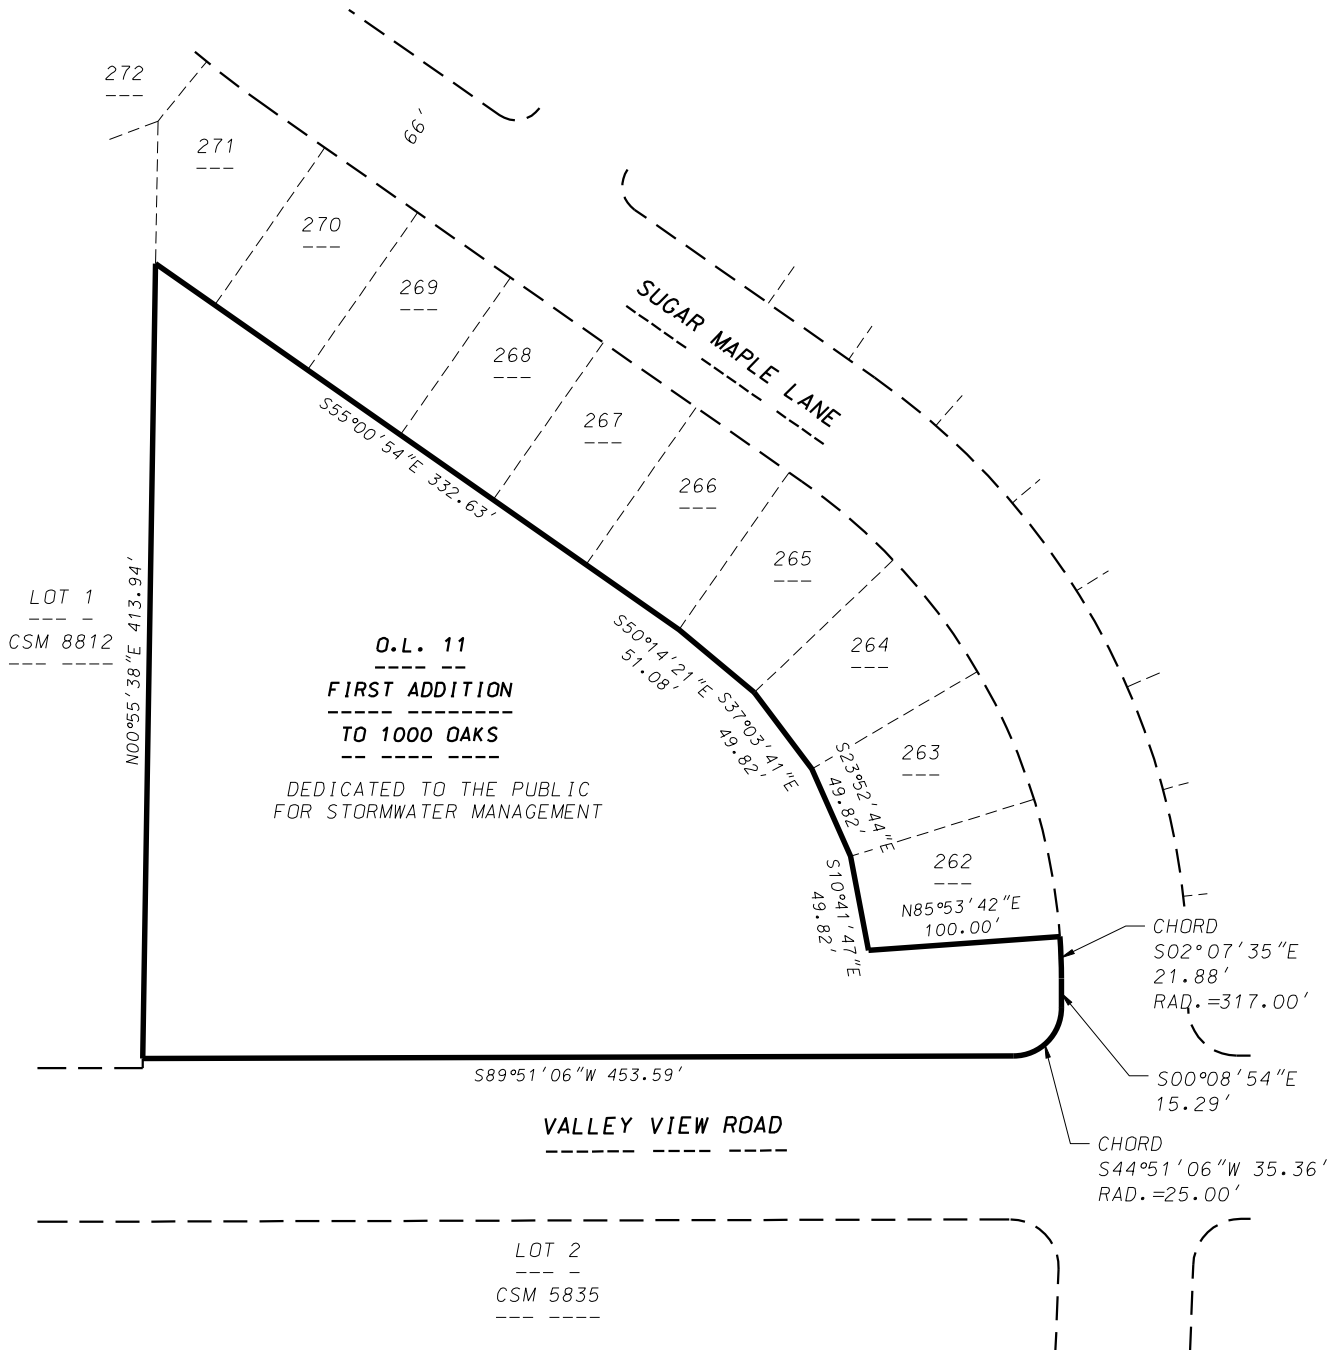

EXHIBIT "A"

D'ONOFRIO KOTTKE AND ASSOCIATES, INC.

7530 Westward Way, Madison, WI 53717

Phone: 608.833.7530 • Fax: 608.833.1089

YOUR NATURAL RESOURCE FOR LAND DEVELOPMENT

Scale 1" = 100'

DATE: 11-12-18

F.N.: 18-07-122