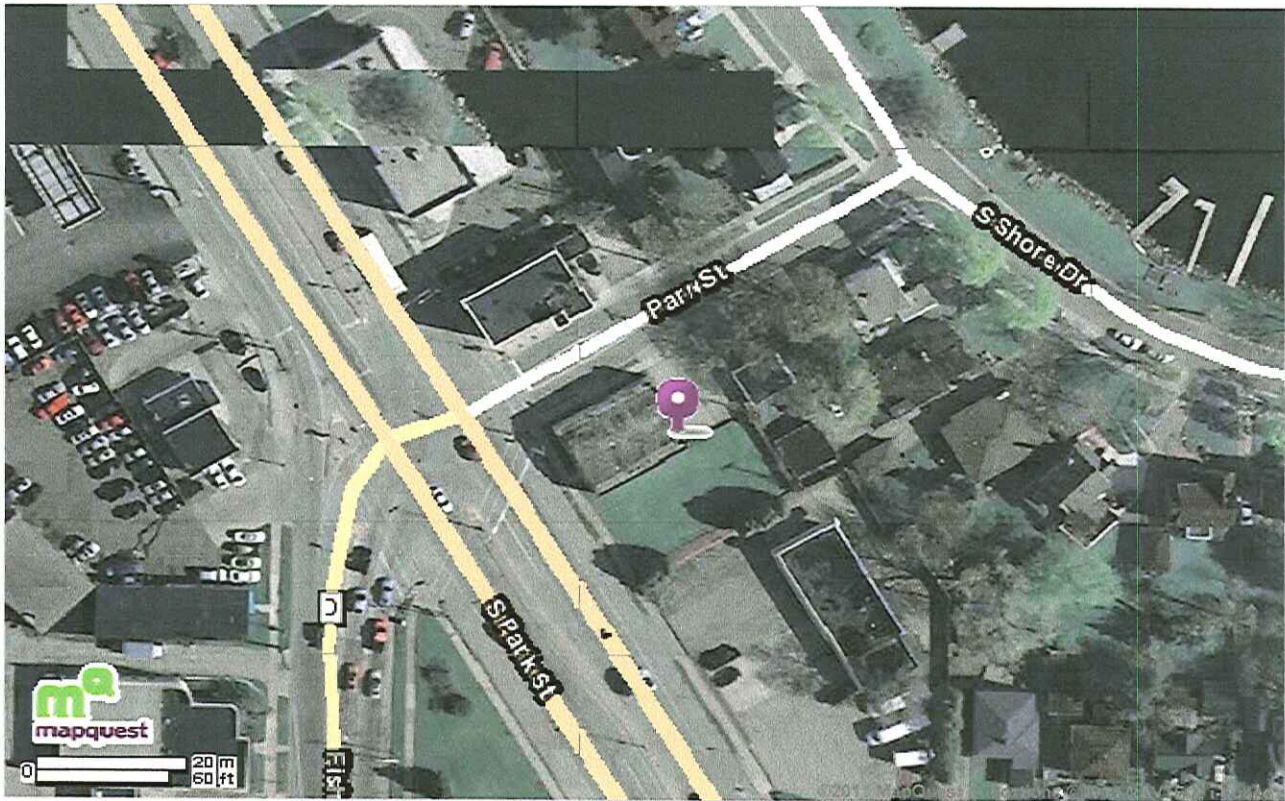

Notes

Map of:

961 S Park St
Madison, WI 53715-1860

[All rights reserved. Use subject to License/Copyright](#)

Directions and maps are informational only. We make no warranties on the accuracy of their content, road conditions or route usability or expeditiousness. You assume all risk of use. MapQuest and its suppliers shall not be liable to you for any loss or delay resulting from your use of MapQuest. Your use of MapQuest means you agree to our [Terms of Use](#)

NOTES

1. PROPERTY IS ZONED C2 AND IN URBAN DESIGN DISTRICT 7.
2. PROPERTY DIMENSIONS ARE APPROXIMATE FROM CITY OF MADISON RECORDS.
3. BUILDING LOCATION AND SIZE IS APPROXIMATE.
4. SITE GRADING TO BE DEVELOPED.
5. SITE LANDSCAPING TO BE DEVELOPED.
6. DESIGN IS CONCEPTUAL. FULL DIMENSIONS, CODE RESEARCH AND CITY REVIEWS REQUIRED.