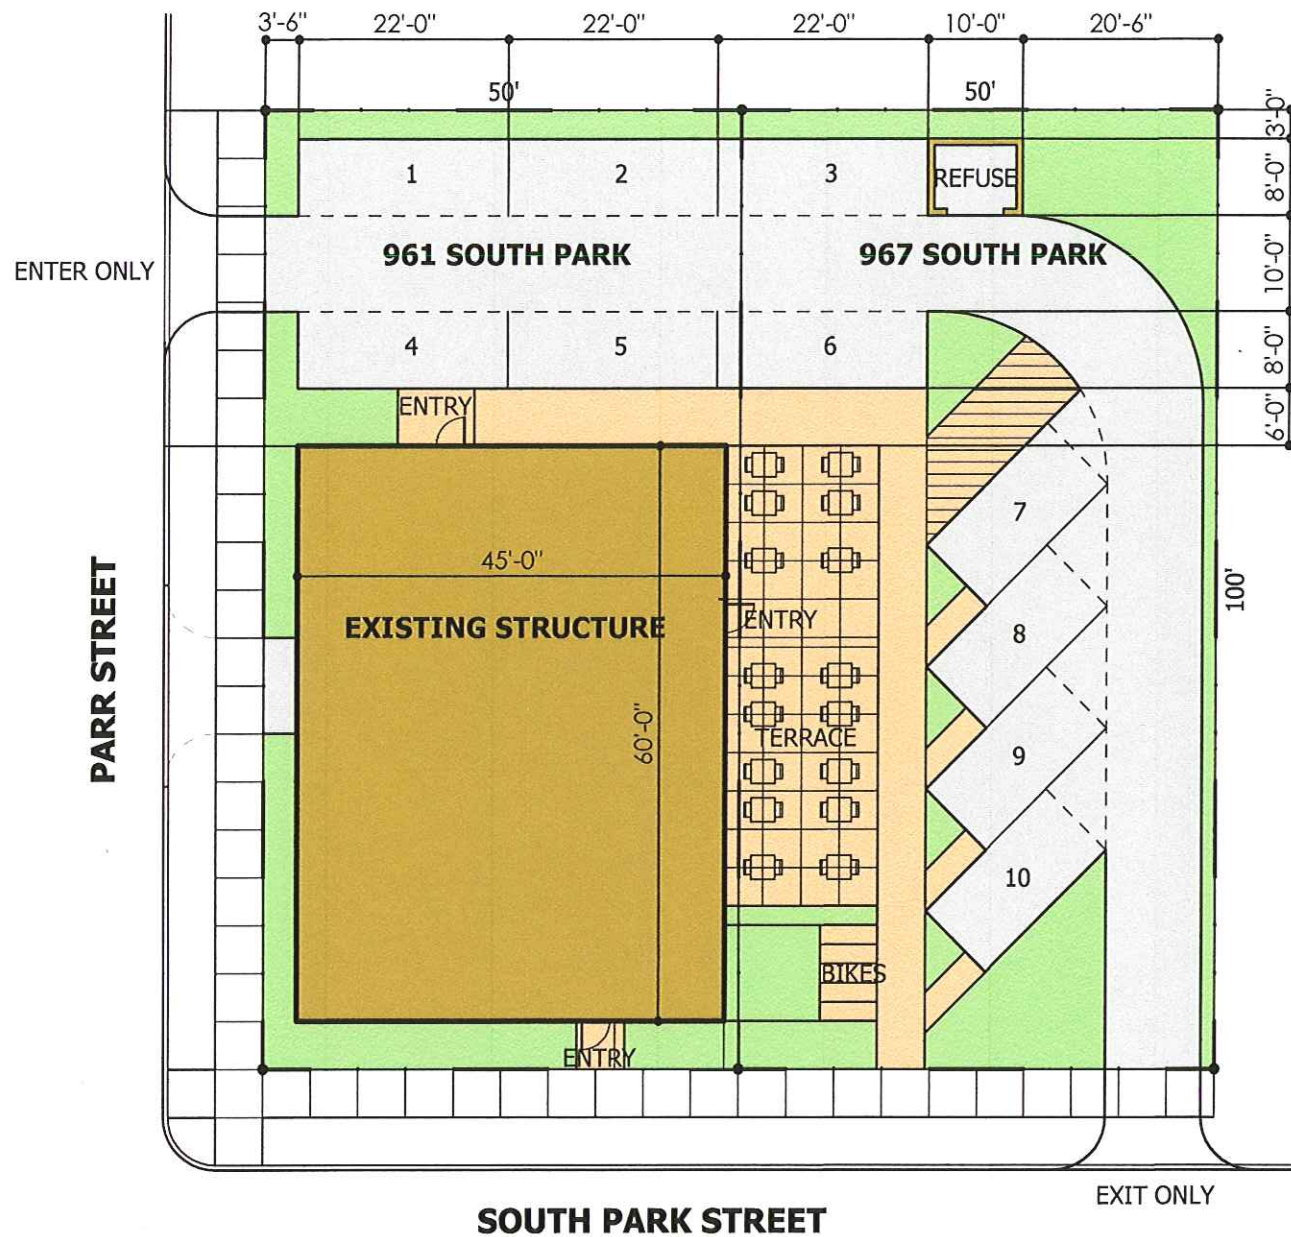

Barnett Architecture

118 NORTH BREESE TERRACE
SUITE I
MADISON, WISCONSIN 53726
608.233.4538
barnettarchitecture.com

DESIGN STUDY FOR:

BARRIQUES
961 SOUTH PARK ST.
967 SOUTH PARK ST.
MADISON, WI 53715

NOTES

1. PROPERTY IS ZONED C2 AND IN URBAN DESIGN DISTRICT 7.
2. PROPERTY DIMENSIONS ARE APPROXIMATE FROM CITY OF MADISON RECORDS.
3. BUILDING LOCATION AND SIZE IS APPROXIMATE.
4. SITE GRADING TO BE DEVELOPED.
5. SITE LANDSCAPING TO BE DEVELOPED.
6. DESIGN IS CONCEPTUAL. FULL DIMENSIONS, CODE RESEARCH AND CITY REVIEWS REQUIRED.

PRELIMINARY
NOT FOR CONSTRUCTION

DRAWING ISSUE DATES
1-4-2010

1 SITE-PROPOSED

SCALE: 1"=20'-0"

2.2