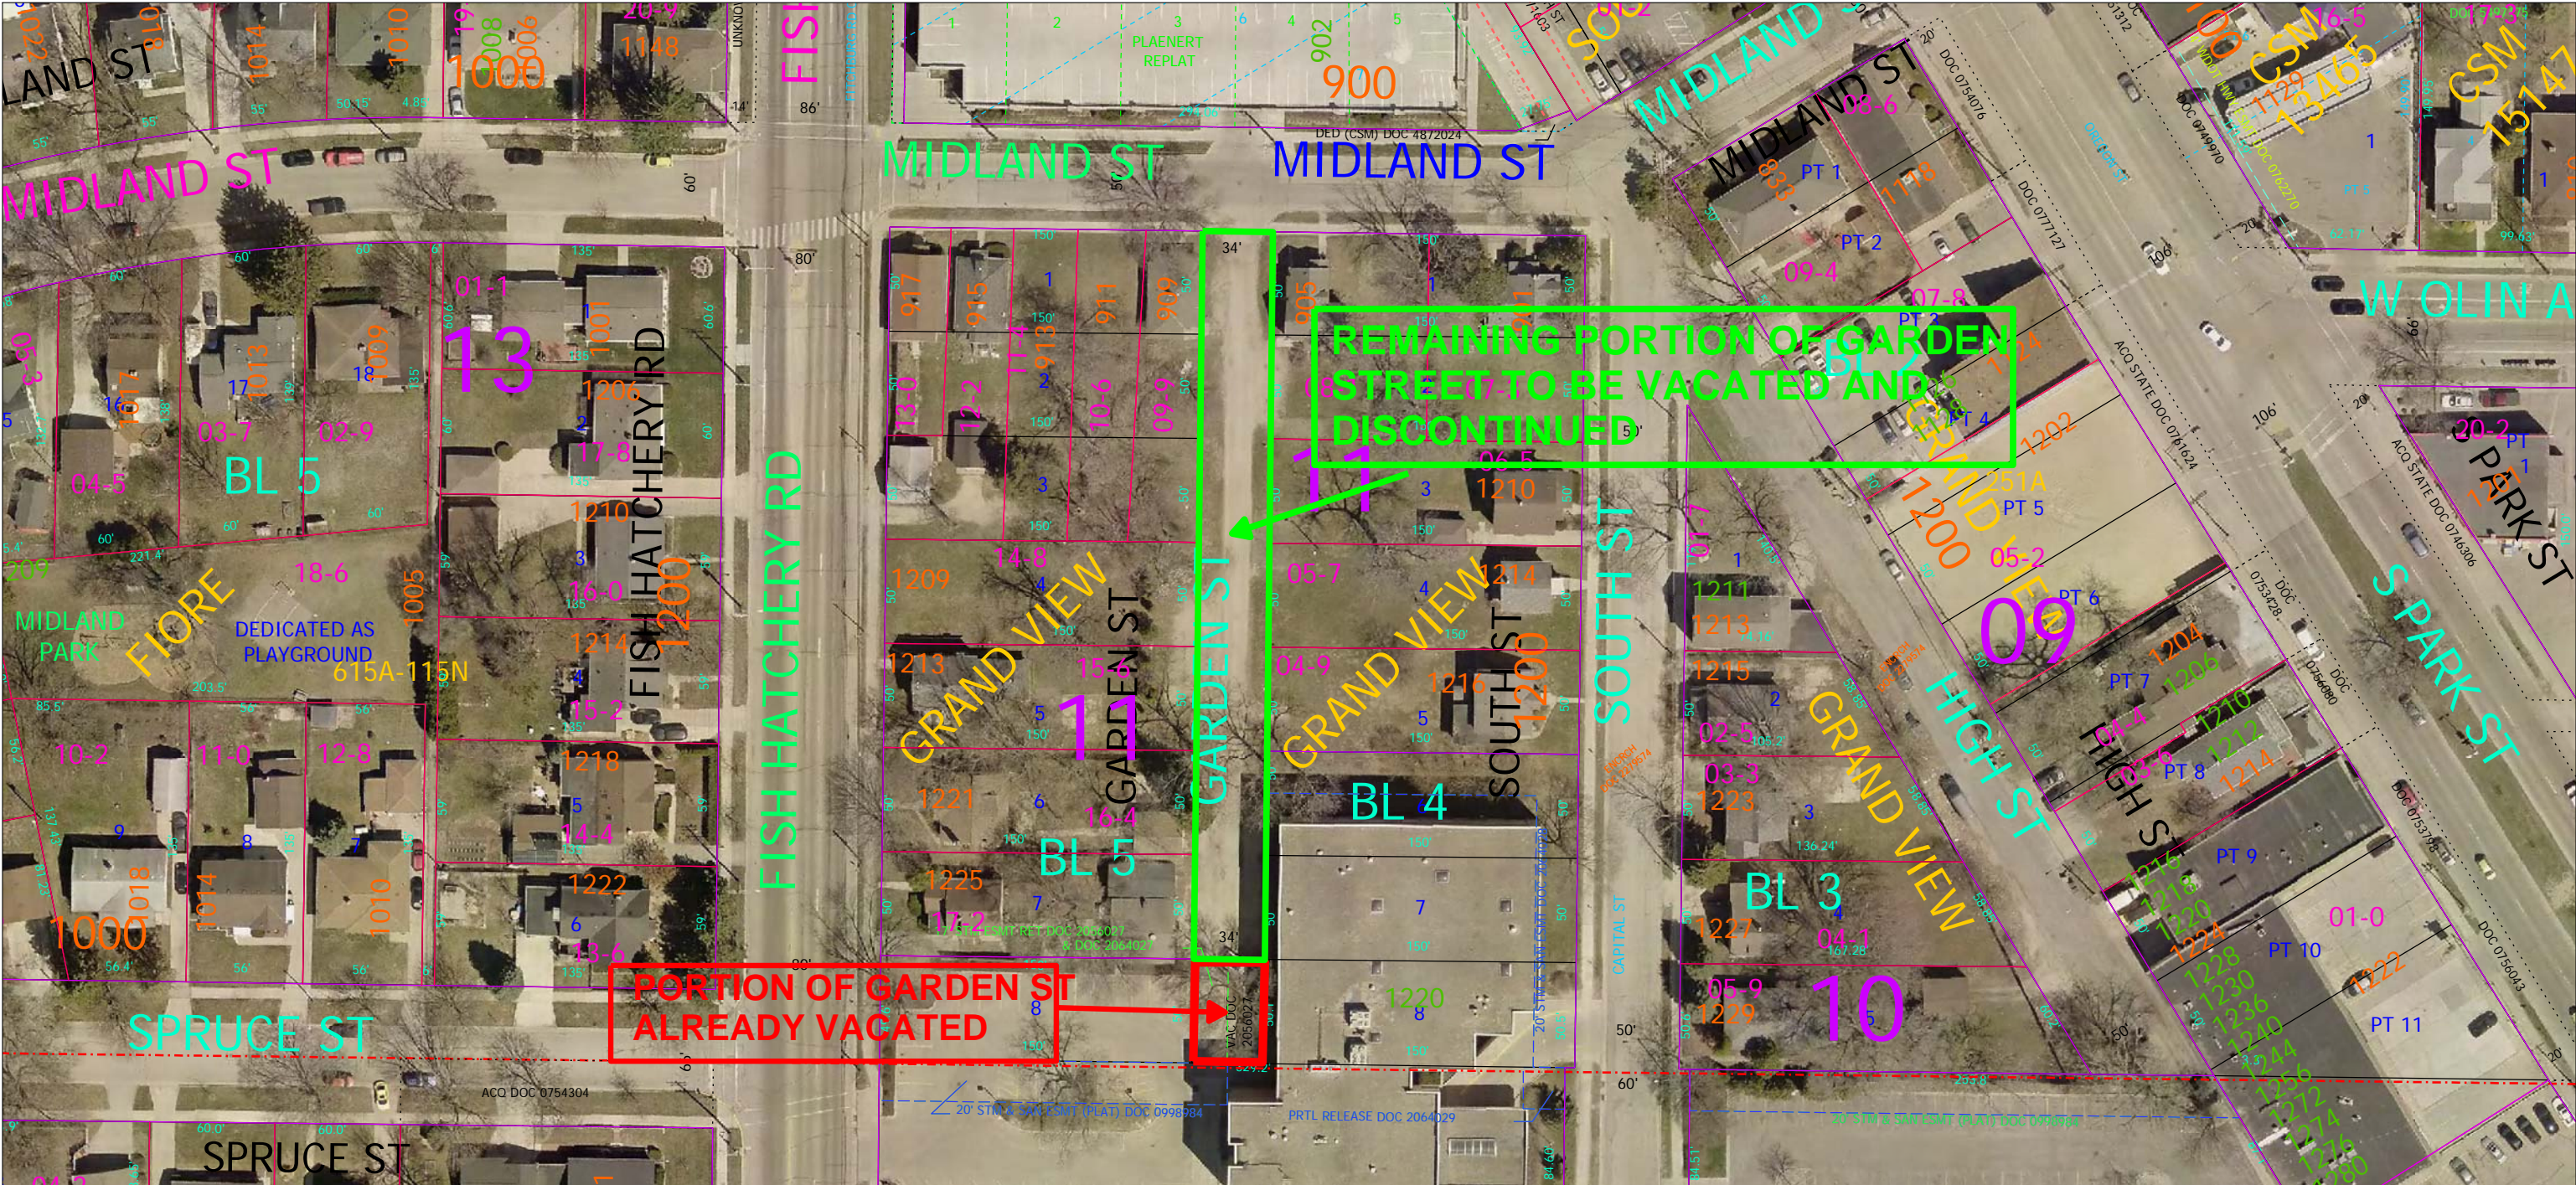

VICINITY MAP - GARDEN STREET DISCONSUINANCE

Date: 4/8/2020
Note: Garden Street Proposed Vacation
City of Madison, WI - GIS/Mapping data
Printed By: enjrq
Disclaimer: The City makes no representation about the accuracy of these records and shall not be liable for any damages