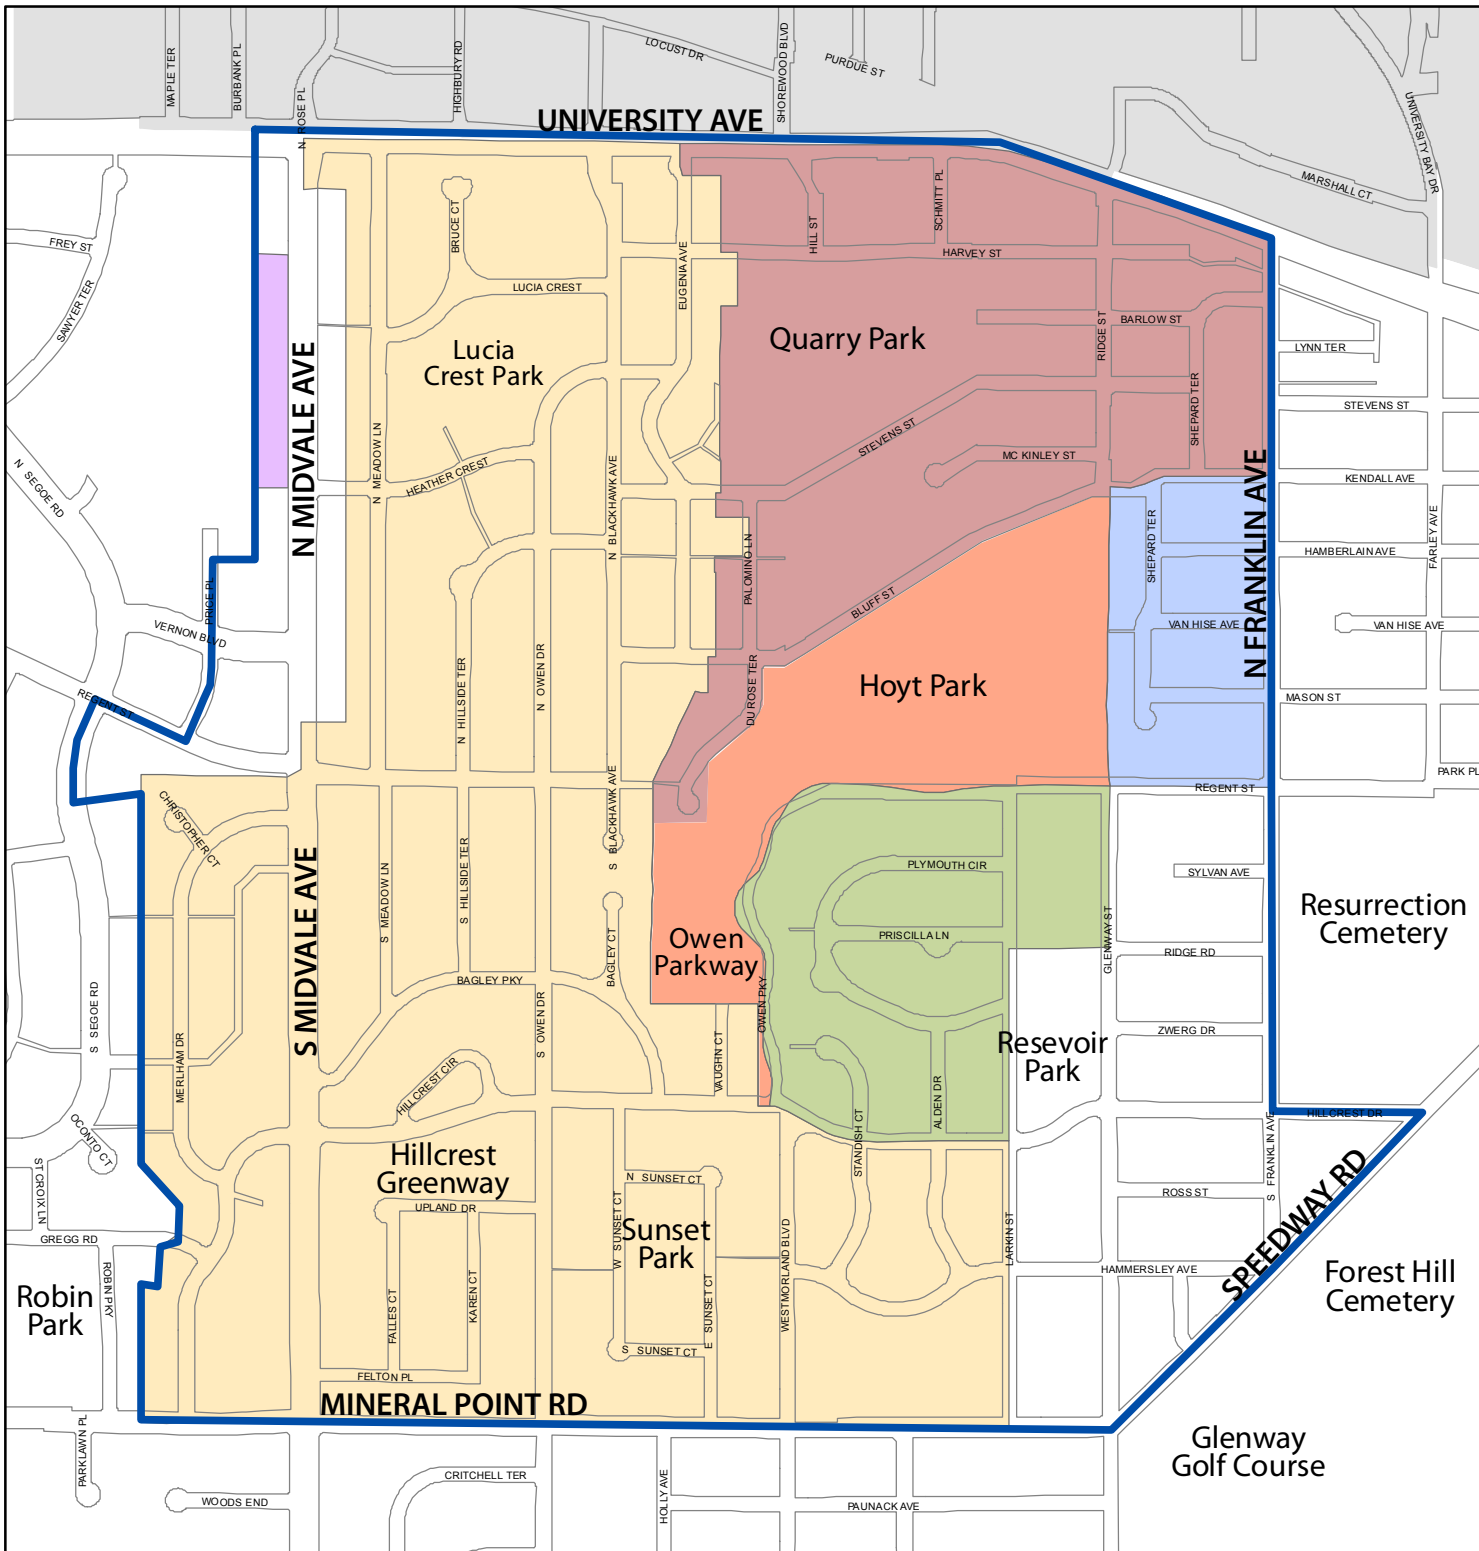

Map 1.1 Planning Area

- Friends of Hoyt Park
- Hilldale Row Condo Association
- Rocky Bluff Neighborhood Association
- Sunset Hills Neighborhood Association
- Sunset Village Neighborhood Association
- VanChaMasShe Neighborhood Association
- Planning Study Area