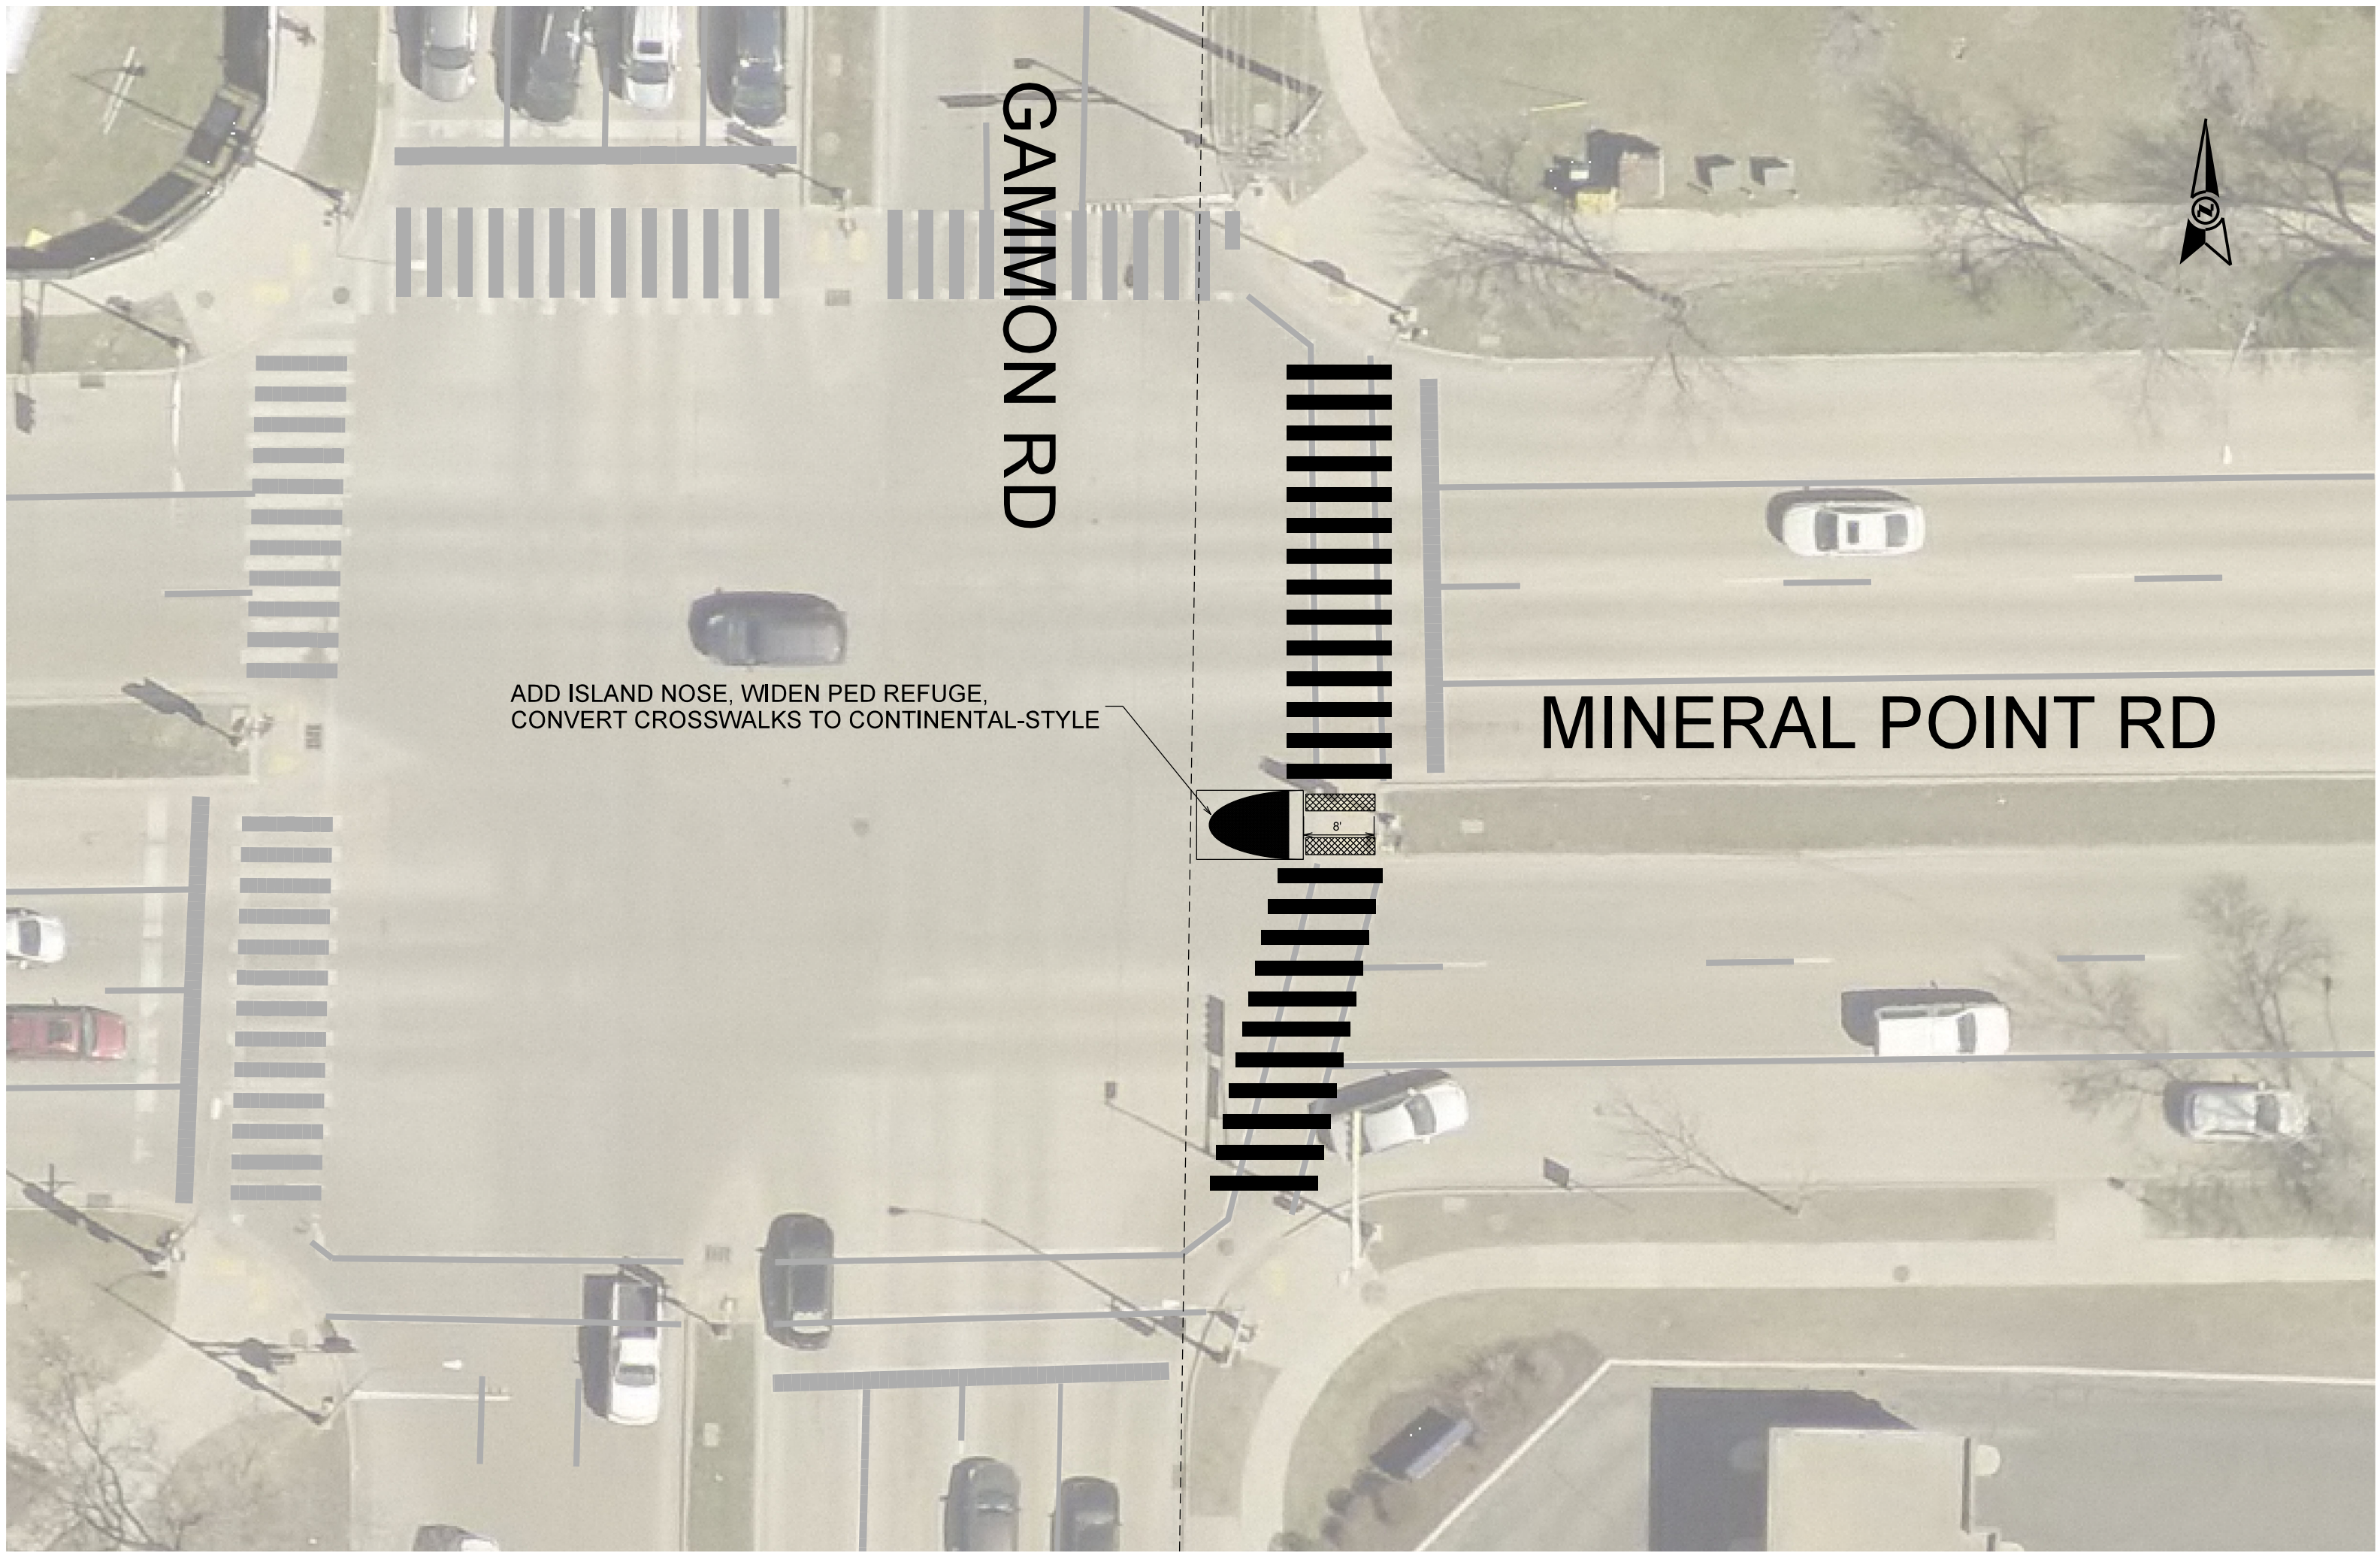

GAMMON RD

MINERAL POINT RD

ADD ISLAND NOSE, WIDEN PED REFUGE, CONVERT CROSSWALKS TO CONTINENTAL-STYLE

Regent St

151

W Wash

W Main St

W Main St