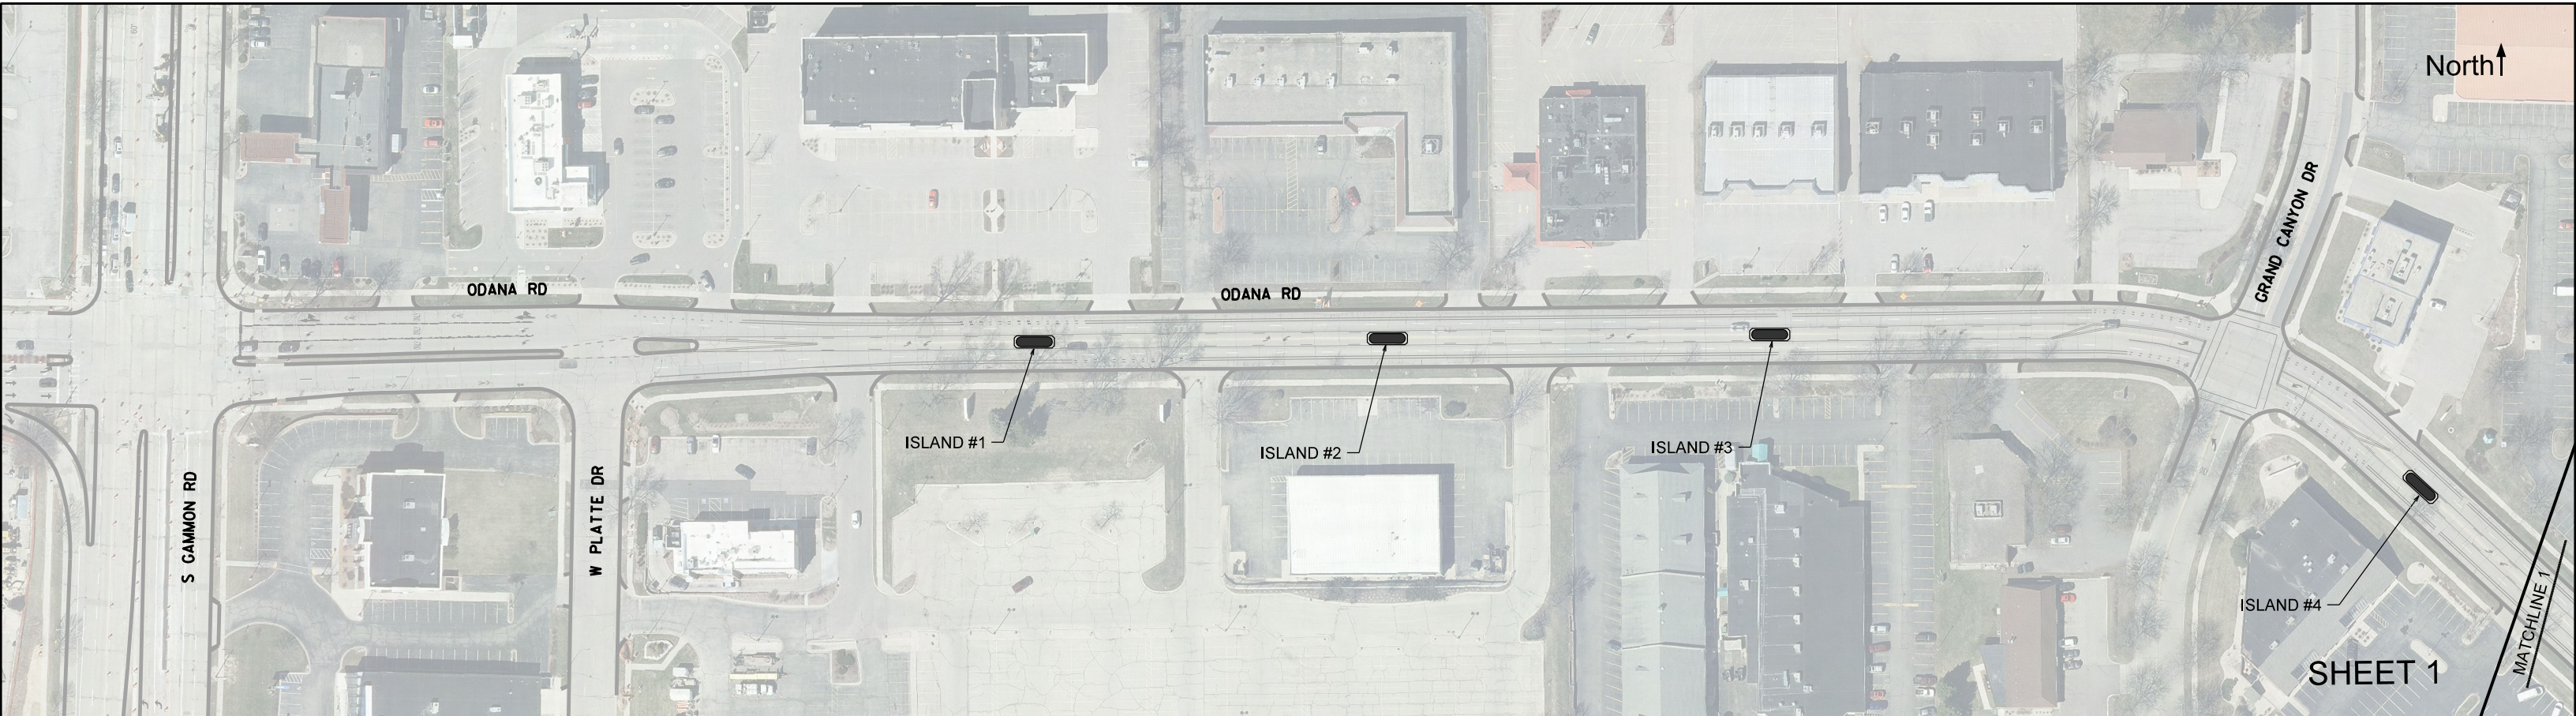

ISLANDS ON THIS PAGE HAVE ALREADY
BEEN APPROVED AND INSTALLED