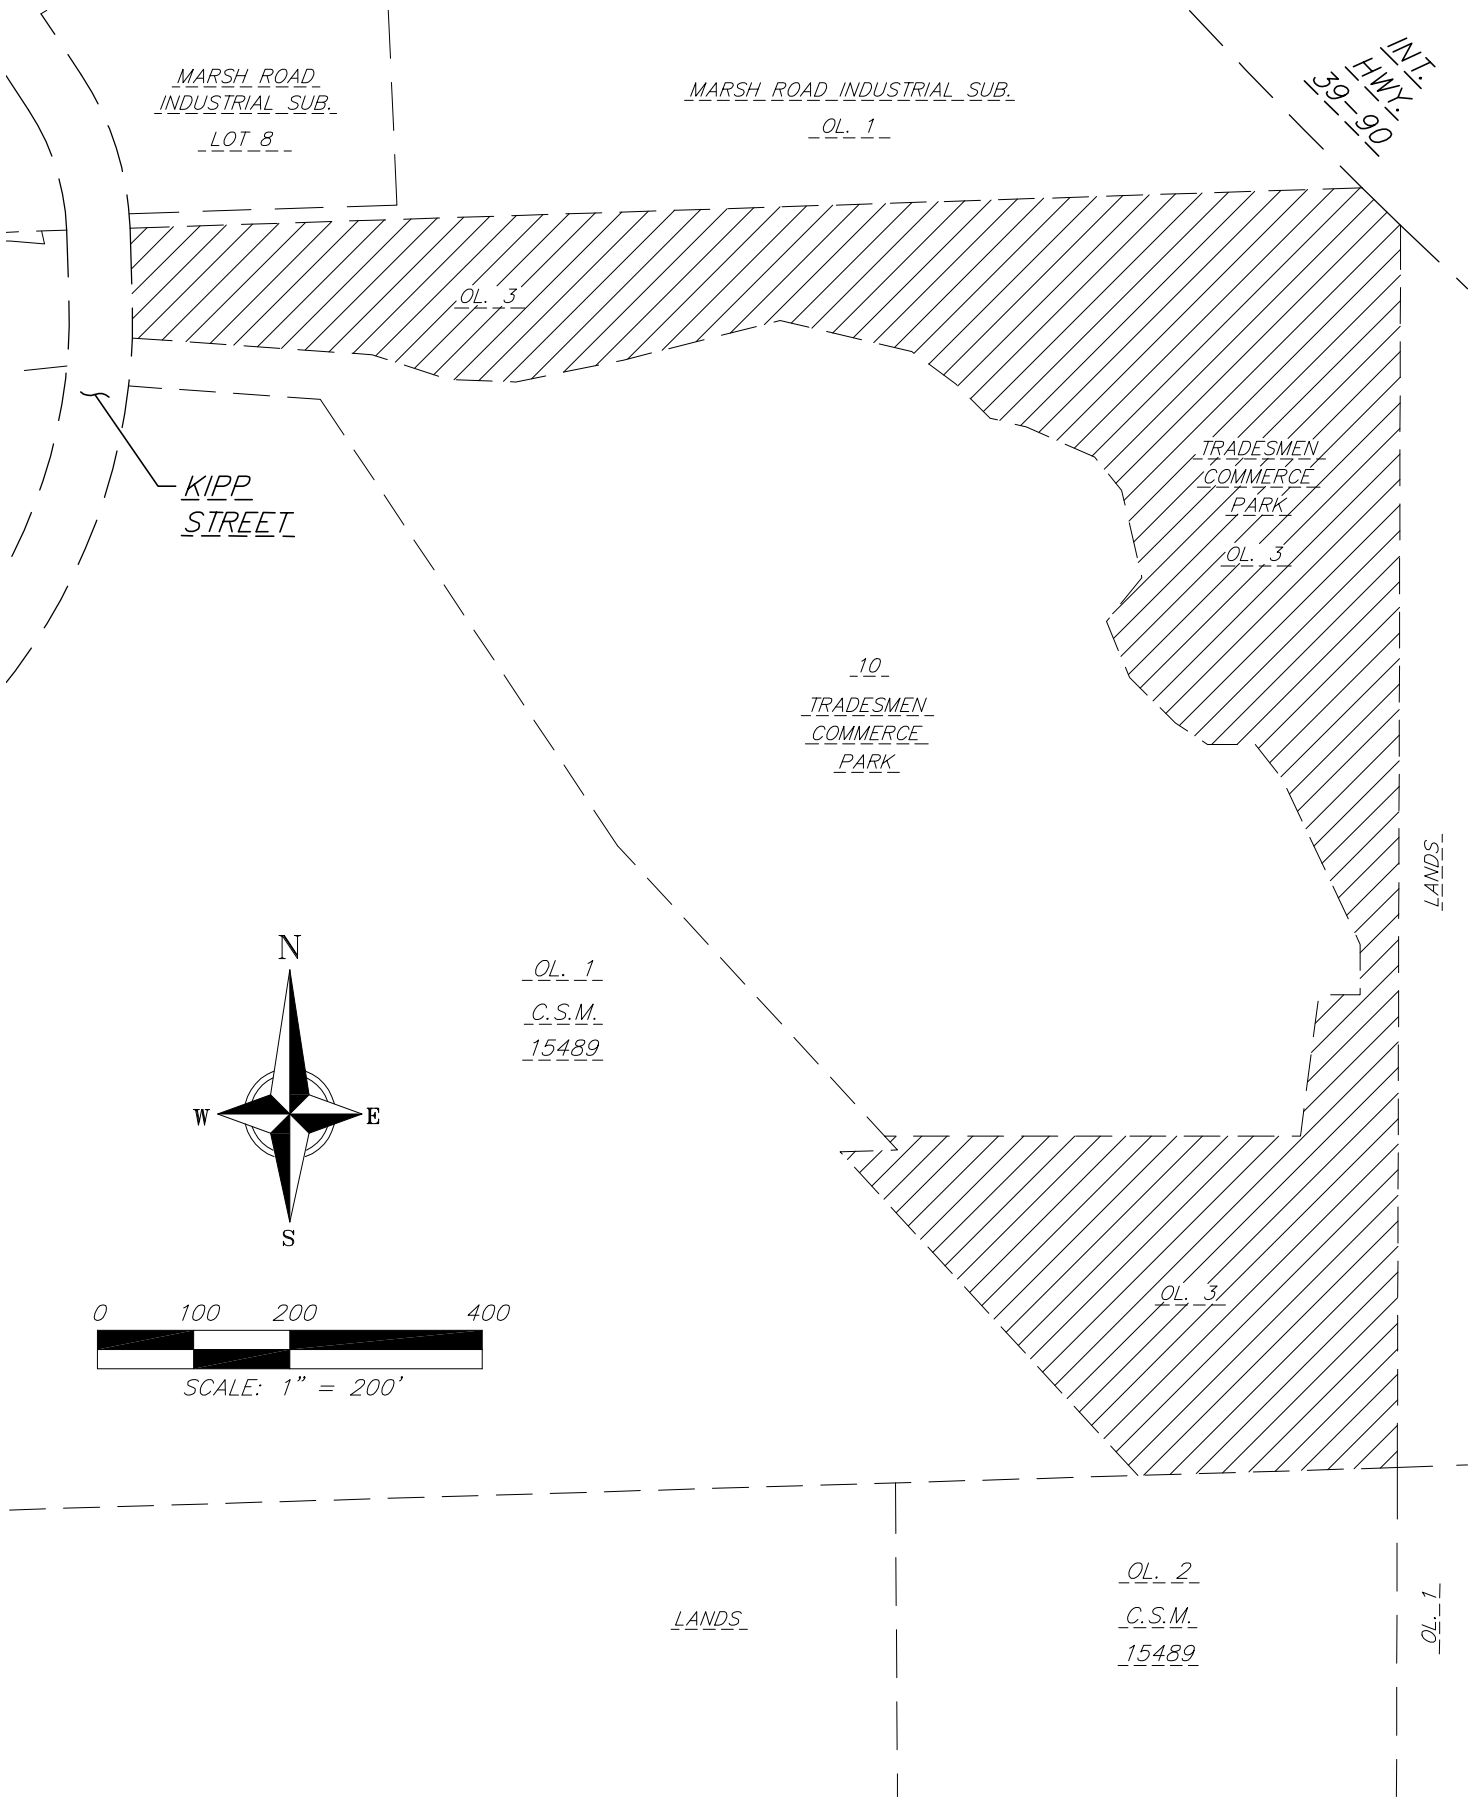

20 Jan 2022 - 9:26p M:\QRS Company\170162 Tradesmen Commerce Park Replat\CADD\170162\_Outlot 3 Exhibit.dwg by: mzie

SCALE	1"=200'	SHEET  1 OF 1
CHECKED	MMAR	
DRAFTER	MZIE	
DATE	01/20/2022	
JOB NO.	170162	