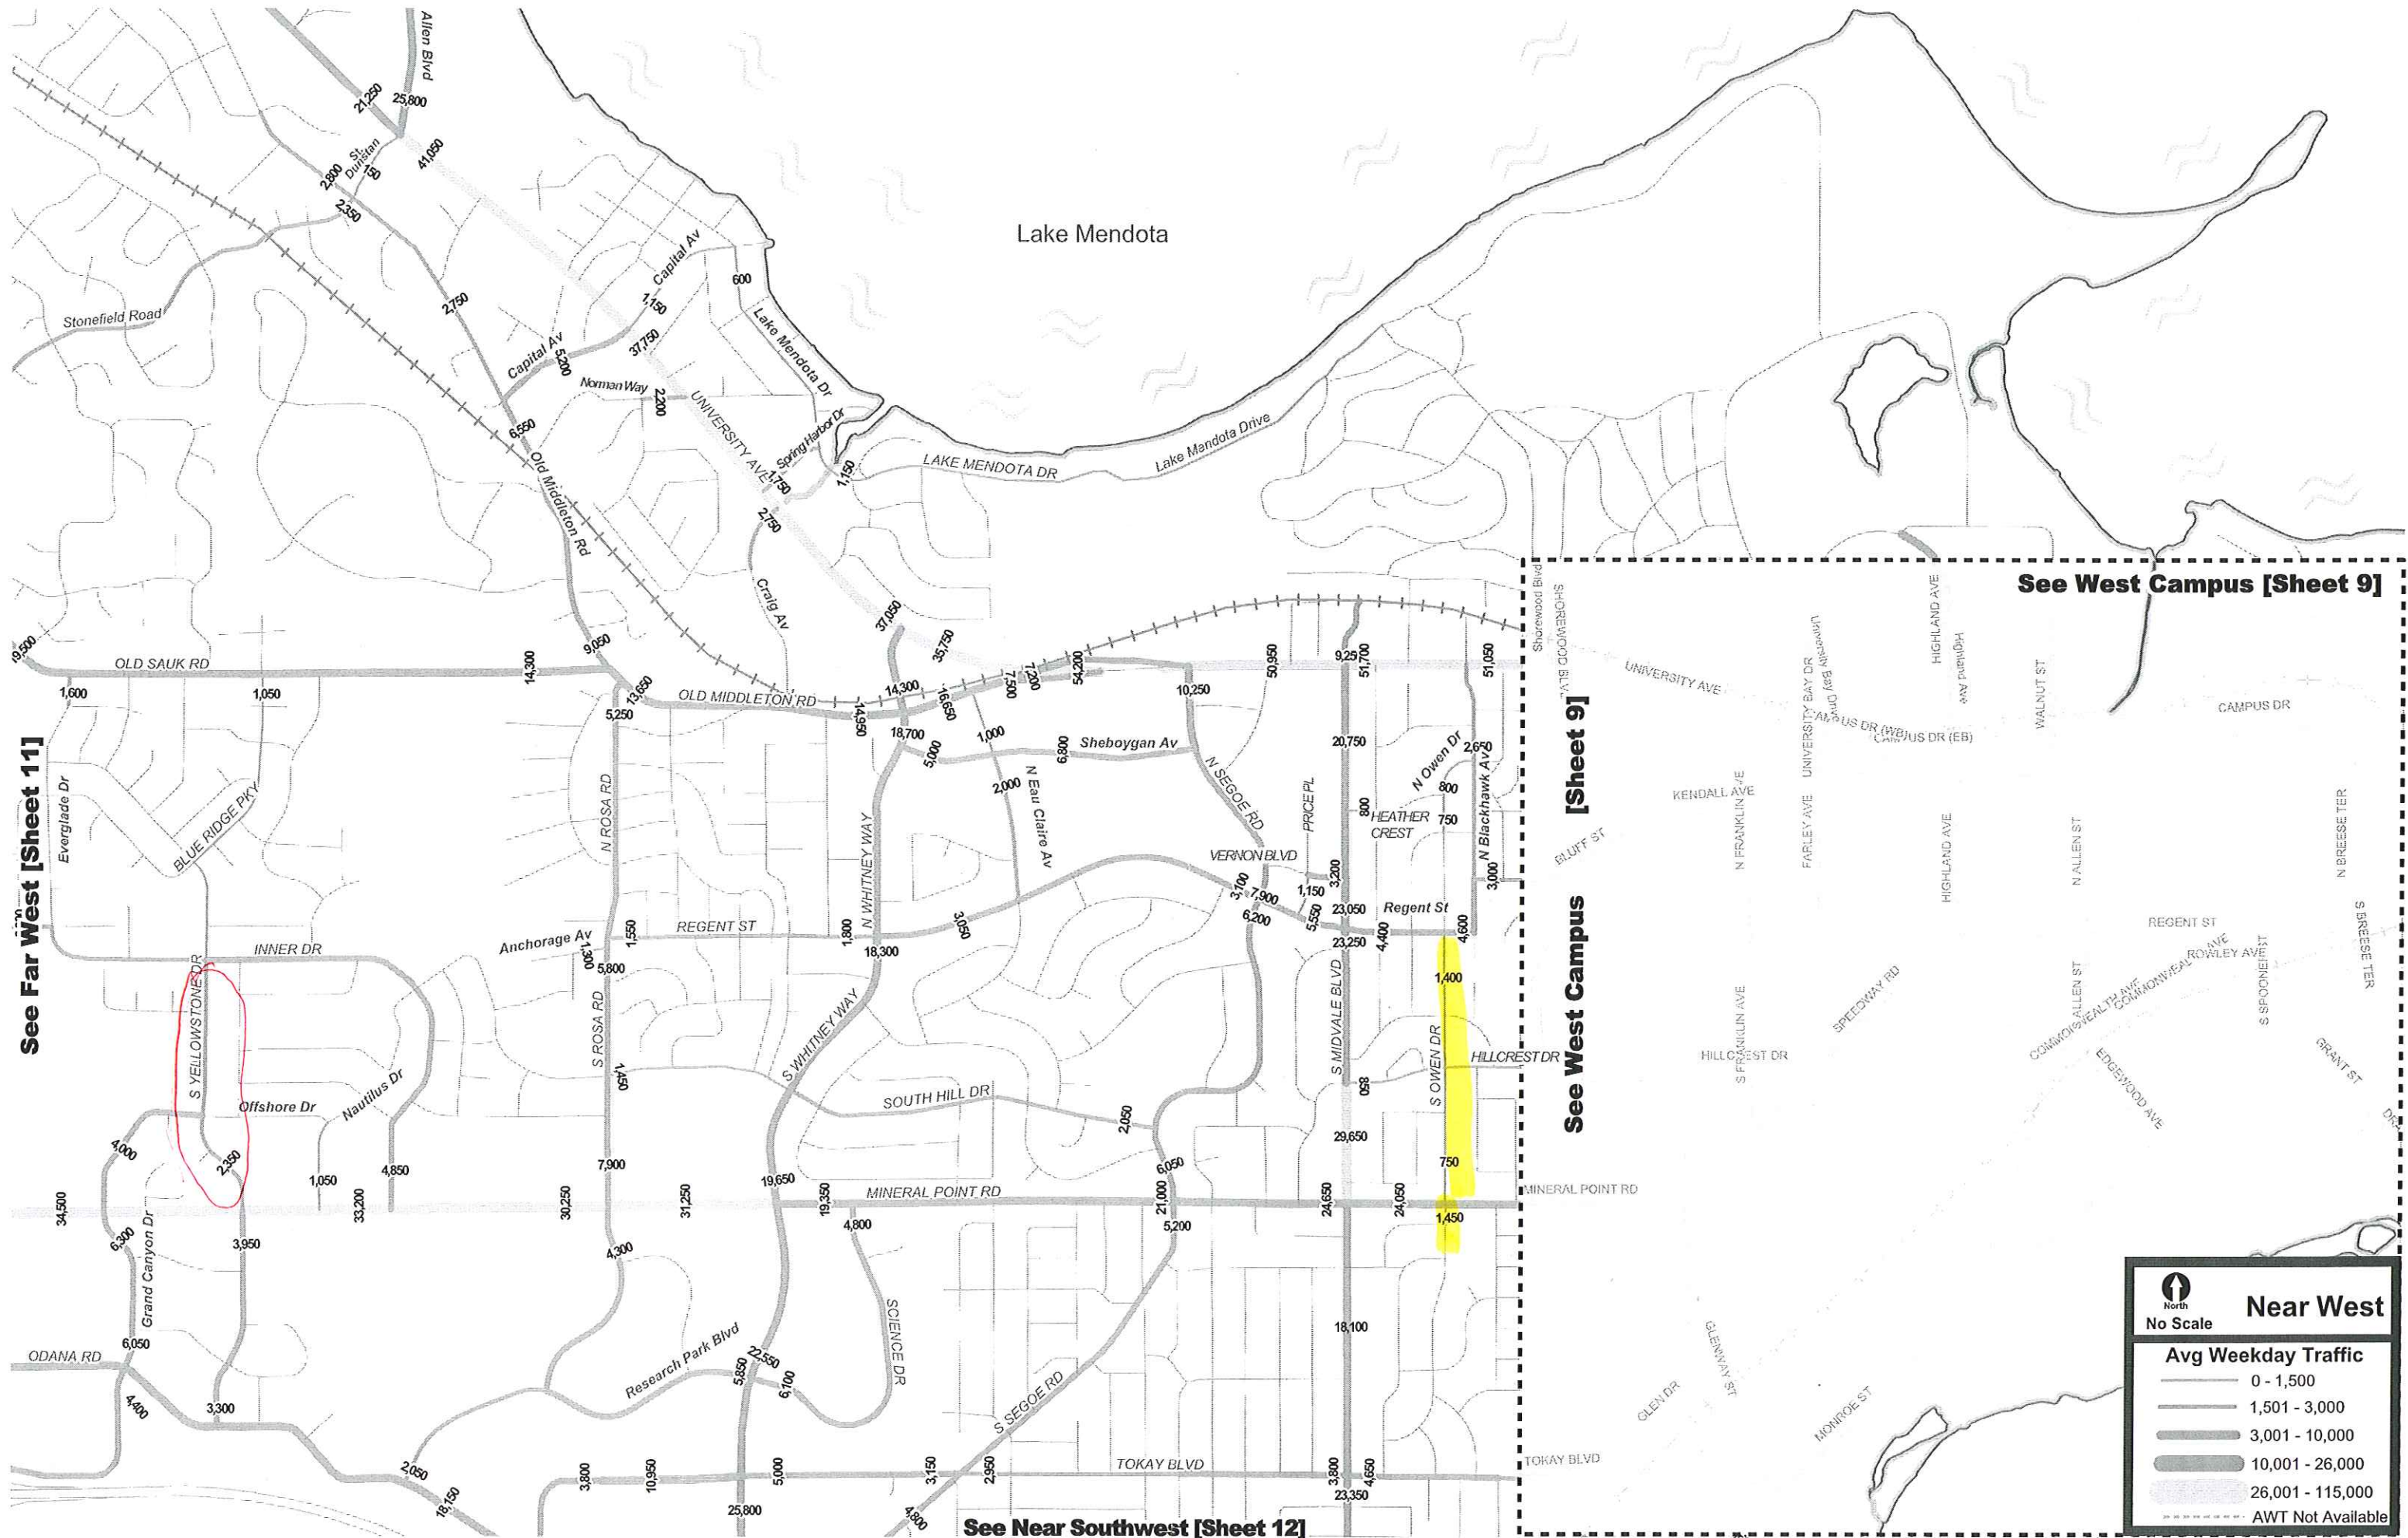

See East Isthmus [Sheet 4]

See East Isthmus [Sheet 4]

See Near West [Sheet 10]

See Isthmus [Sheet 7]

See Isthmus [Sheet 7]

See Near Southwest [Sheet 12]

West Campus
 No Scale

Avg Weekday Traffic

- 0 - 1,500
- 1,501 - 3,000
- 3,001 - 10,000
- 10,001 - 26,000
- 26,001 - 115,000
- AWT Not Available

See West Campus [Sheet 9]

See Far West [Sheet 11]

See Near Southwest [Sheet 12]

Near West

North
No Scale