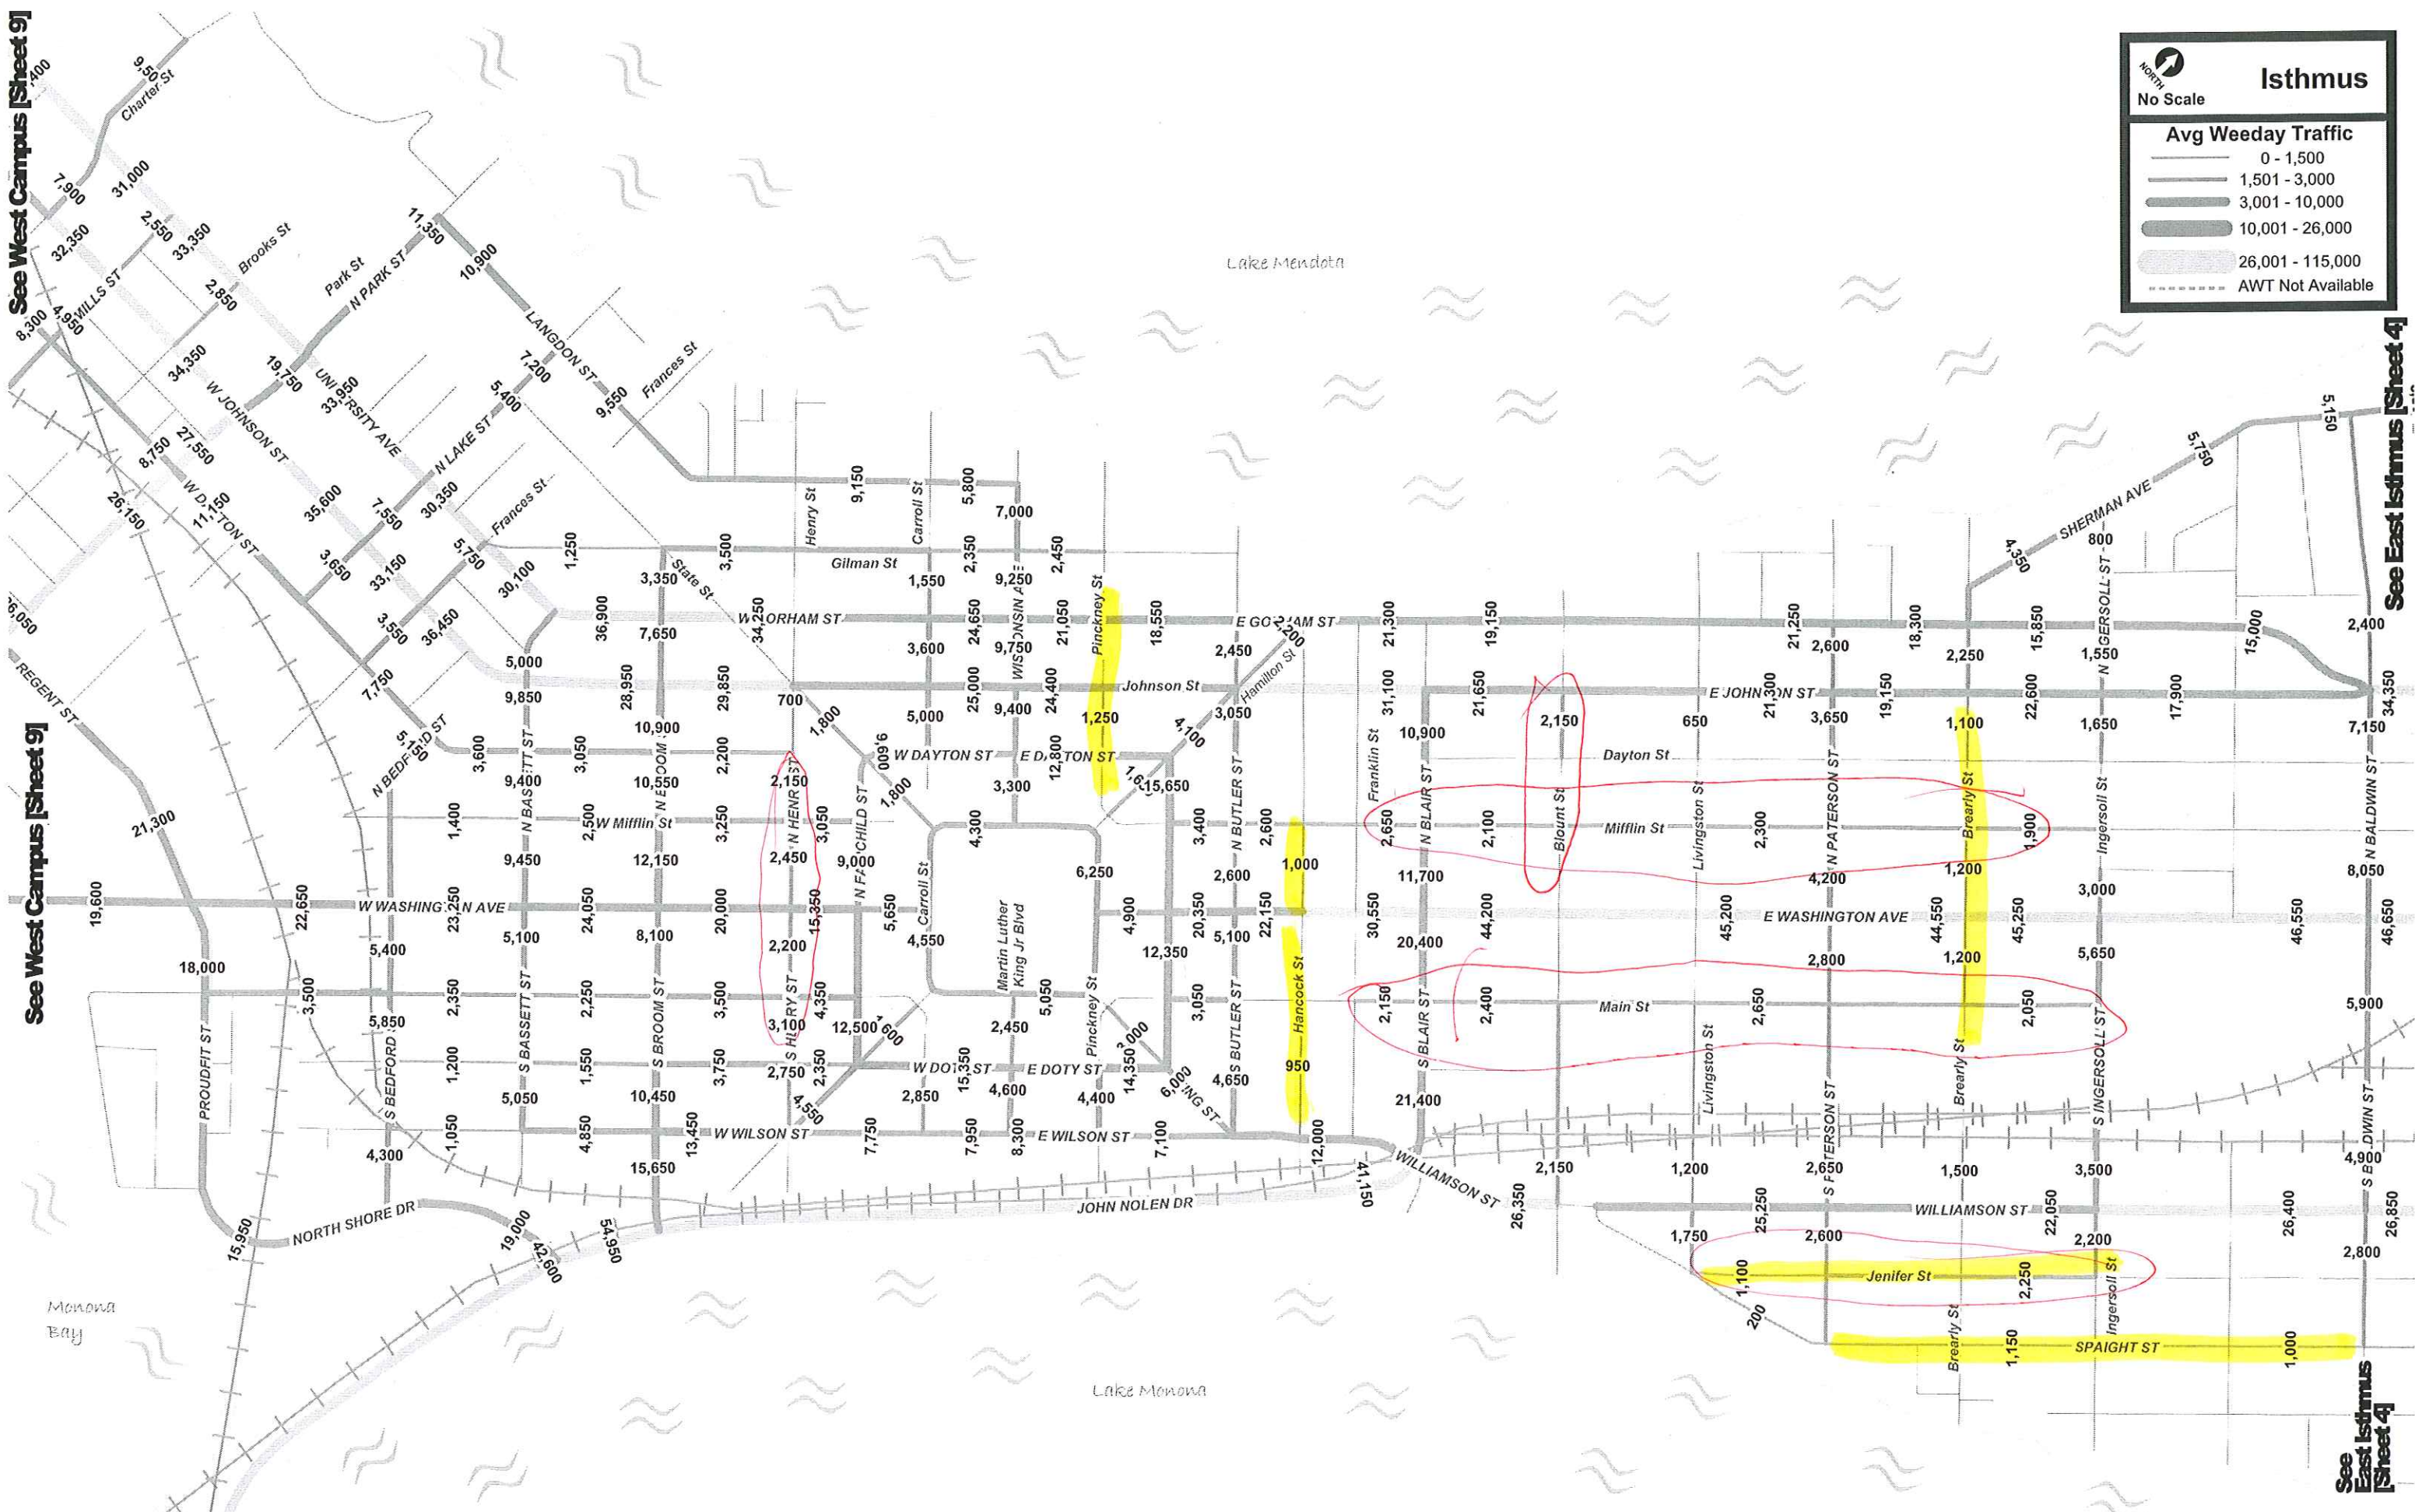

See West Campus [Sheet 9]

See West Campus [Sheet 9]

See Southcentral [Sheet 8]

Isthmus

No Scale

Avg Weeday Traffic

- 0 - 1,500
- 1,501 - 3,000
- 3,001 - 10,000
- 10,001 - 26,000
- 26,001 - 115,000
- AWT Not Available

See East Isthmus [Sheet 4]

See East Isthmus [Sheet 4]

See Near West [Sheet 10]

See Isthmus [Sheet 7]

See Isthmus [Sheet 7]

See Near Southwest [Sheet 12]

West Campus
 No Scale

Avg Weekday Traffic

- 0 - 1,500
- 1,501 - 3,000
- 3,001 - 10,000
- 10,001 - 26,000
- 26,001 - 115,000
- AWT Not Available

See West Campus [Sheet 9]

See Far West [Sheet 11]

See Near Southwest [Sheet 12]

Near West

North
No Scale