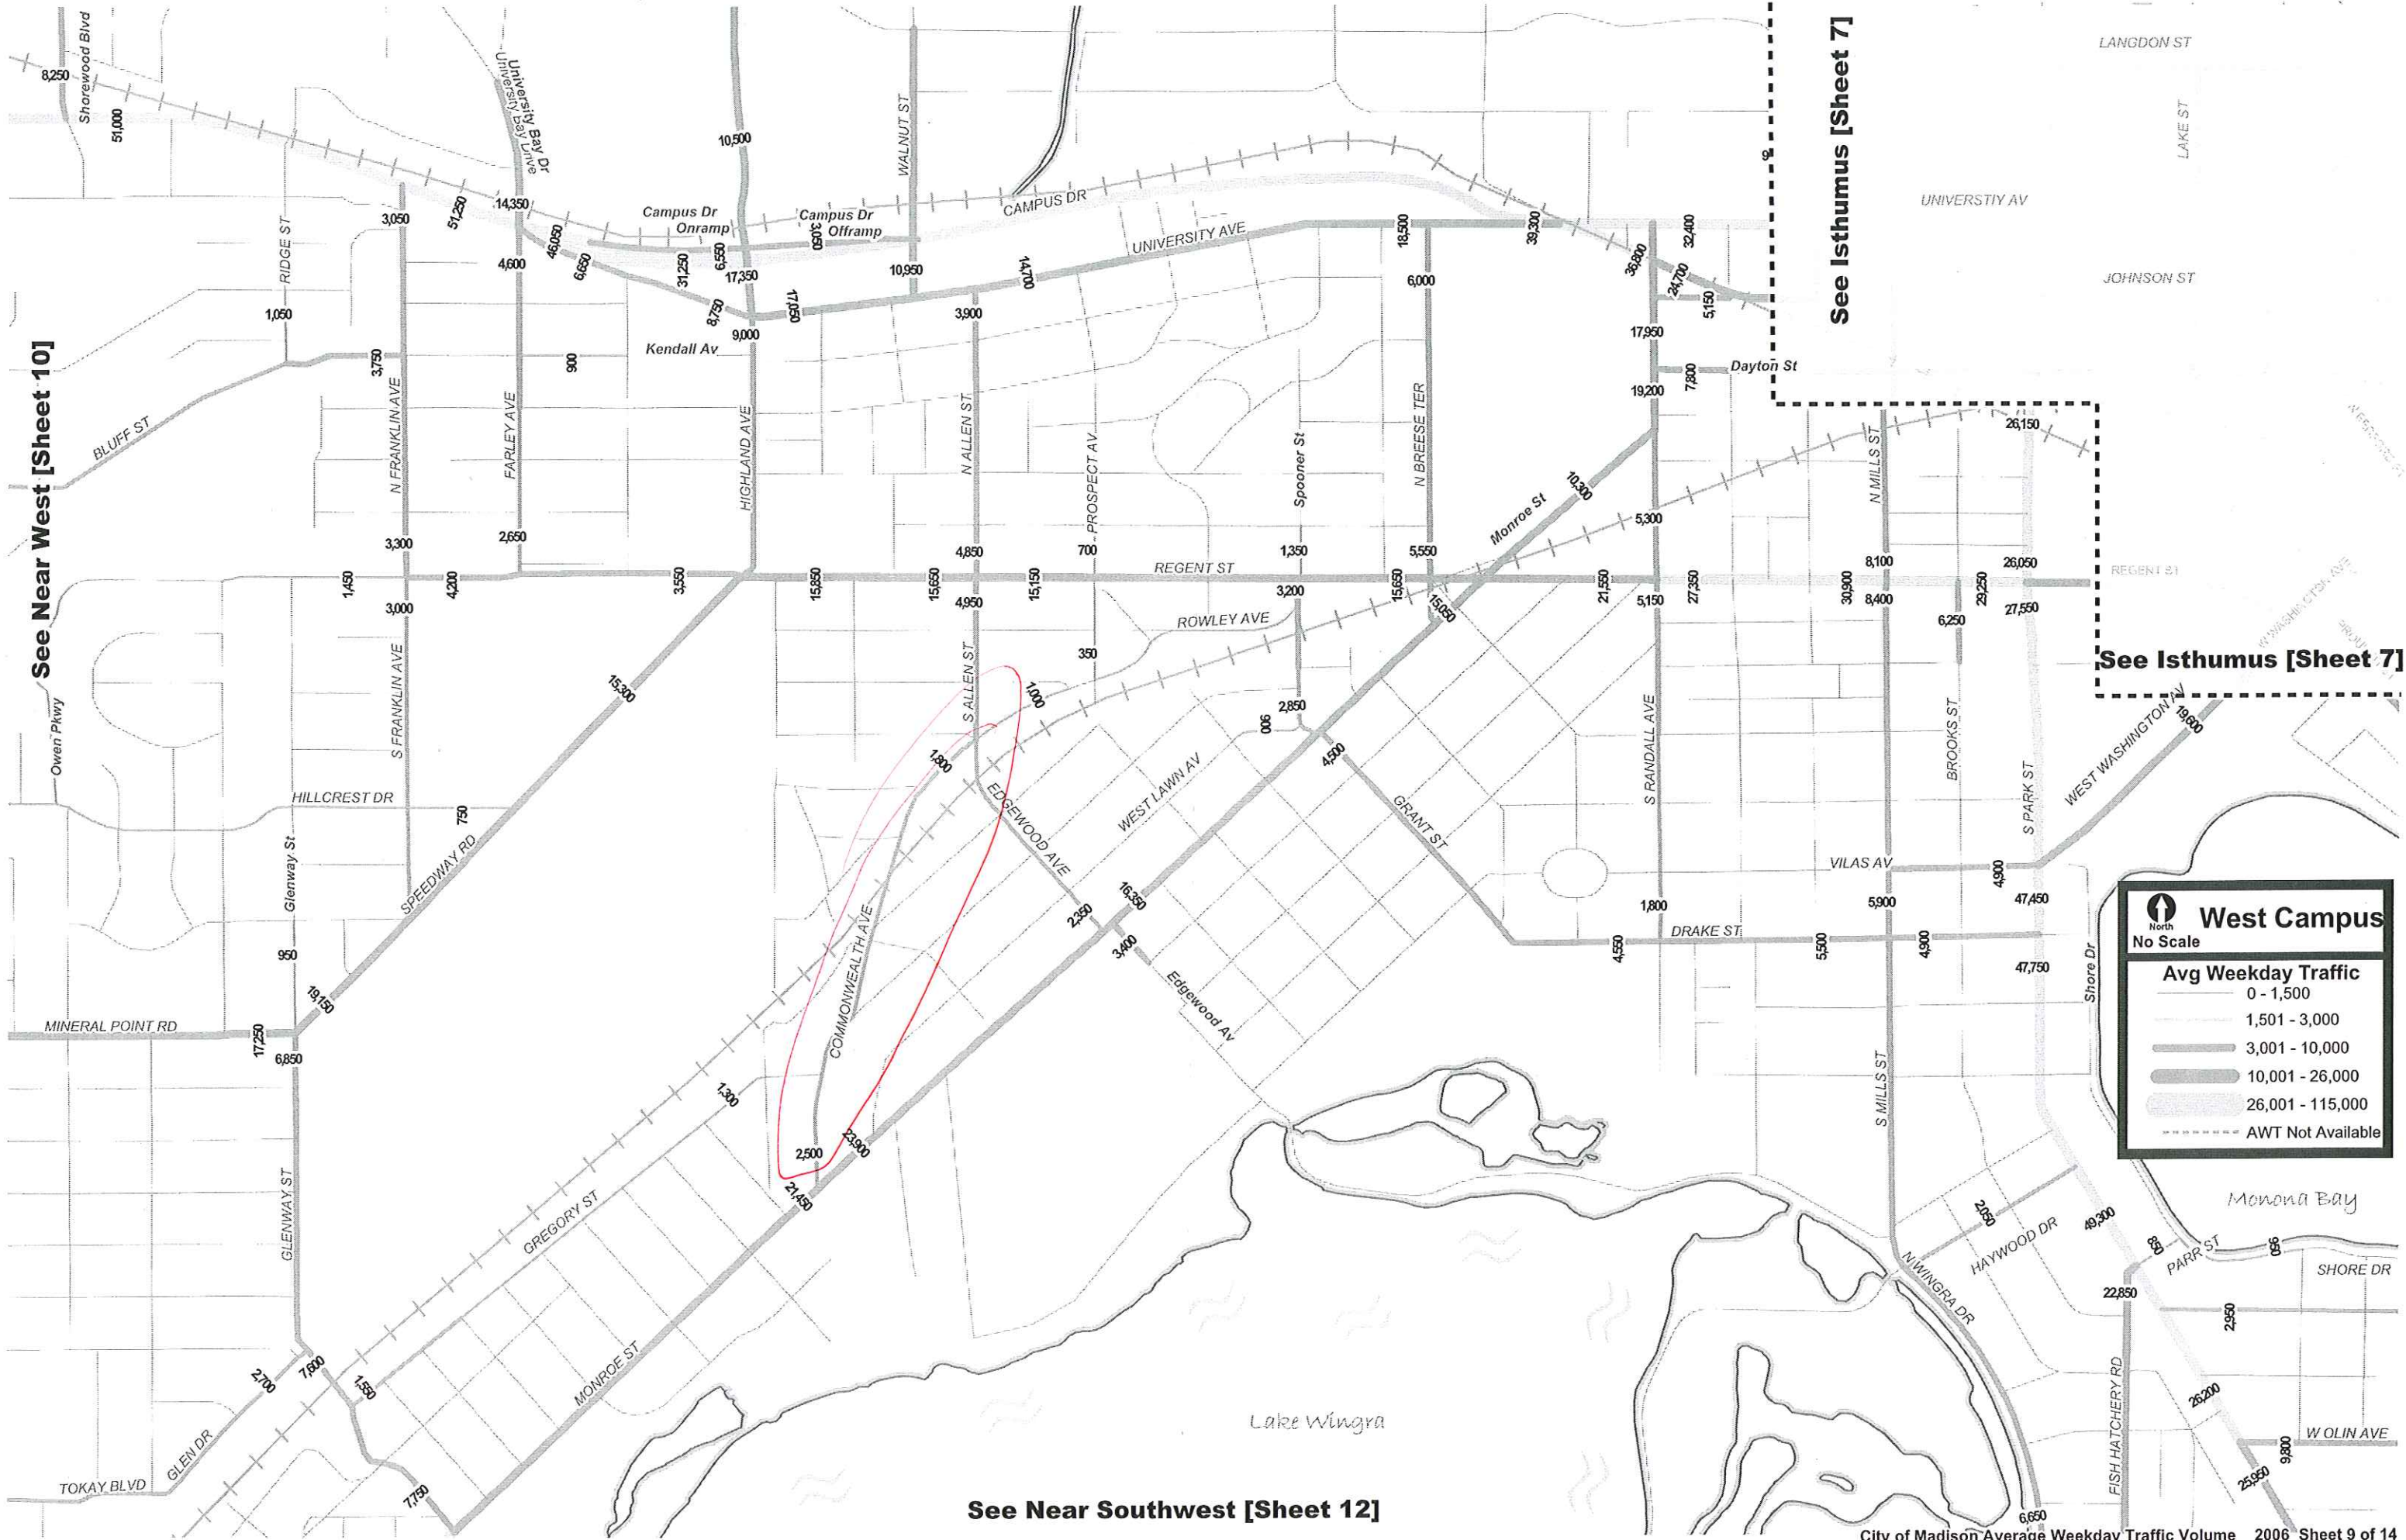

See West Campus [Sheet 9]

See West Campus [Sheet 9]

See Southcentral [Sheet 8]

Isthmus

No Scale

Avg Weeday Traffic

- 0 - 1,500
- 1,501 - 3,000
- 3,001 - 10,000
- 10,001 - 26,000
- 26,001 - 115,000
- AWT Not Available

See East Isthmus [Sheet 4]

See East Isthmus [Sheet 4]

See Near West [Sheet 10]

See Isthmus [Sheet 7]

See Isthmus [Sheet 7]

See Near Southwest [Sheet 12]

West Campus
 No Scale

Avg Weekday Traffic

- 0 - 1,500
- 1,501 - 3,000
- 3,001 - 10,000
- 10,001 - 26,000
- 26,001 - 115,000
- AWT Not Available

See West Campus [Sheet 9]

See Far West [Sheet 11]

See Near Southwest [Sheet 12]

Near West

North
No Scale

Avg Weekday Traffic

- 0 - 1,500
- 1,501 - 3,000
- 3,001 - 10,000
- 10,001 - 26,000
- 26,001 - 115,000
- AWT Not Available