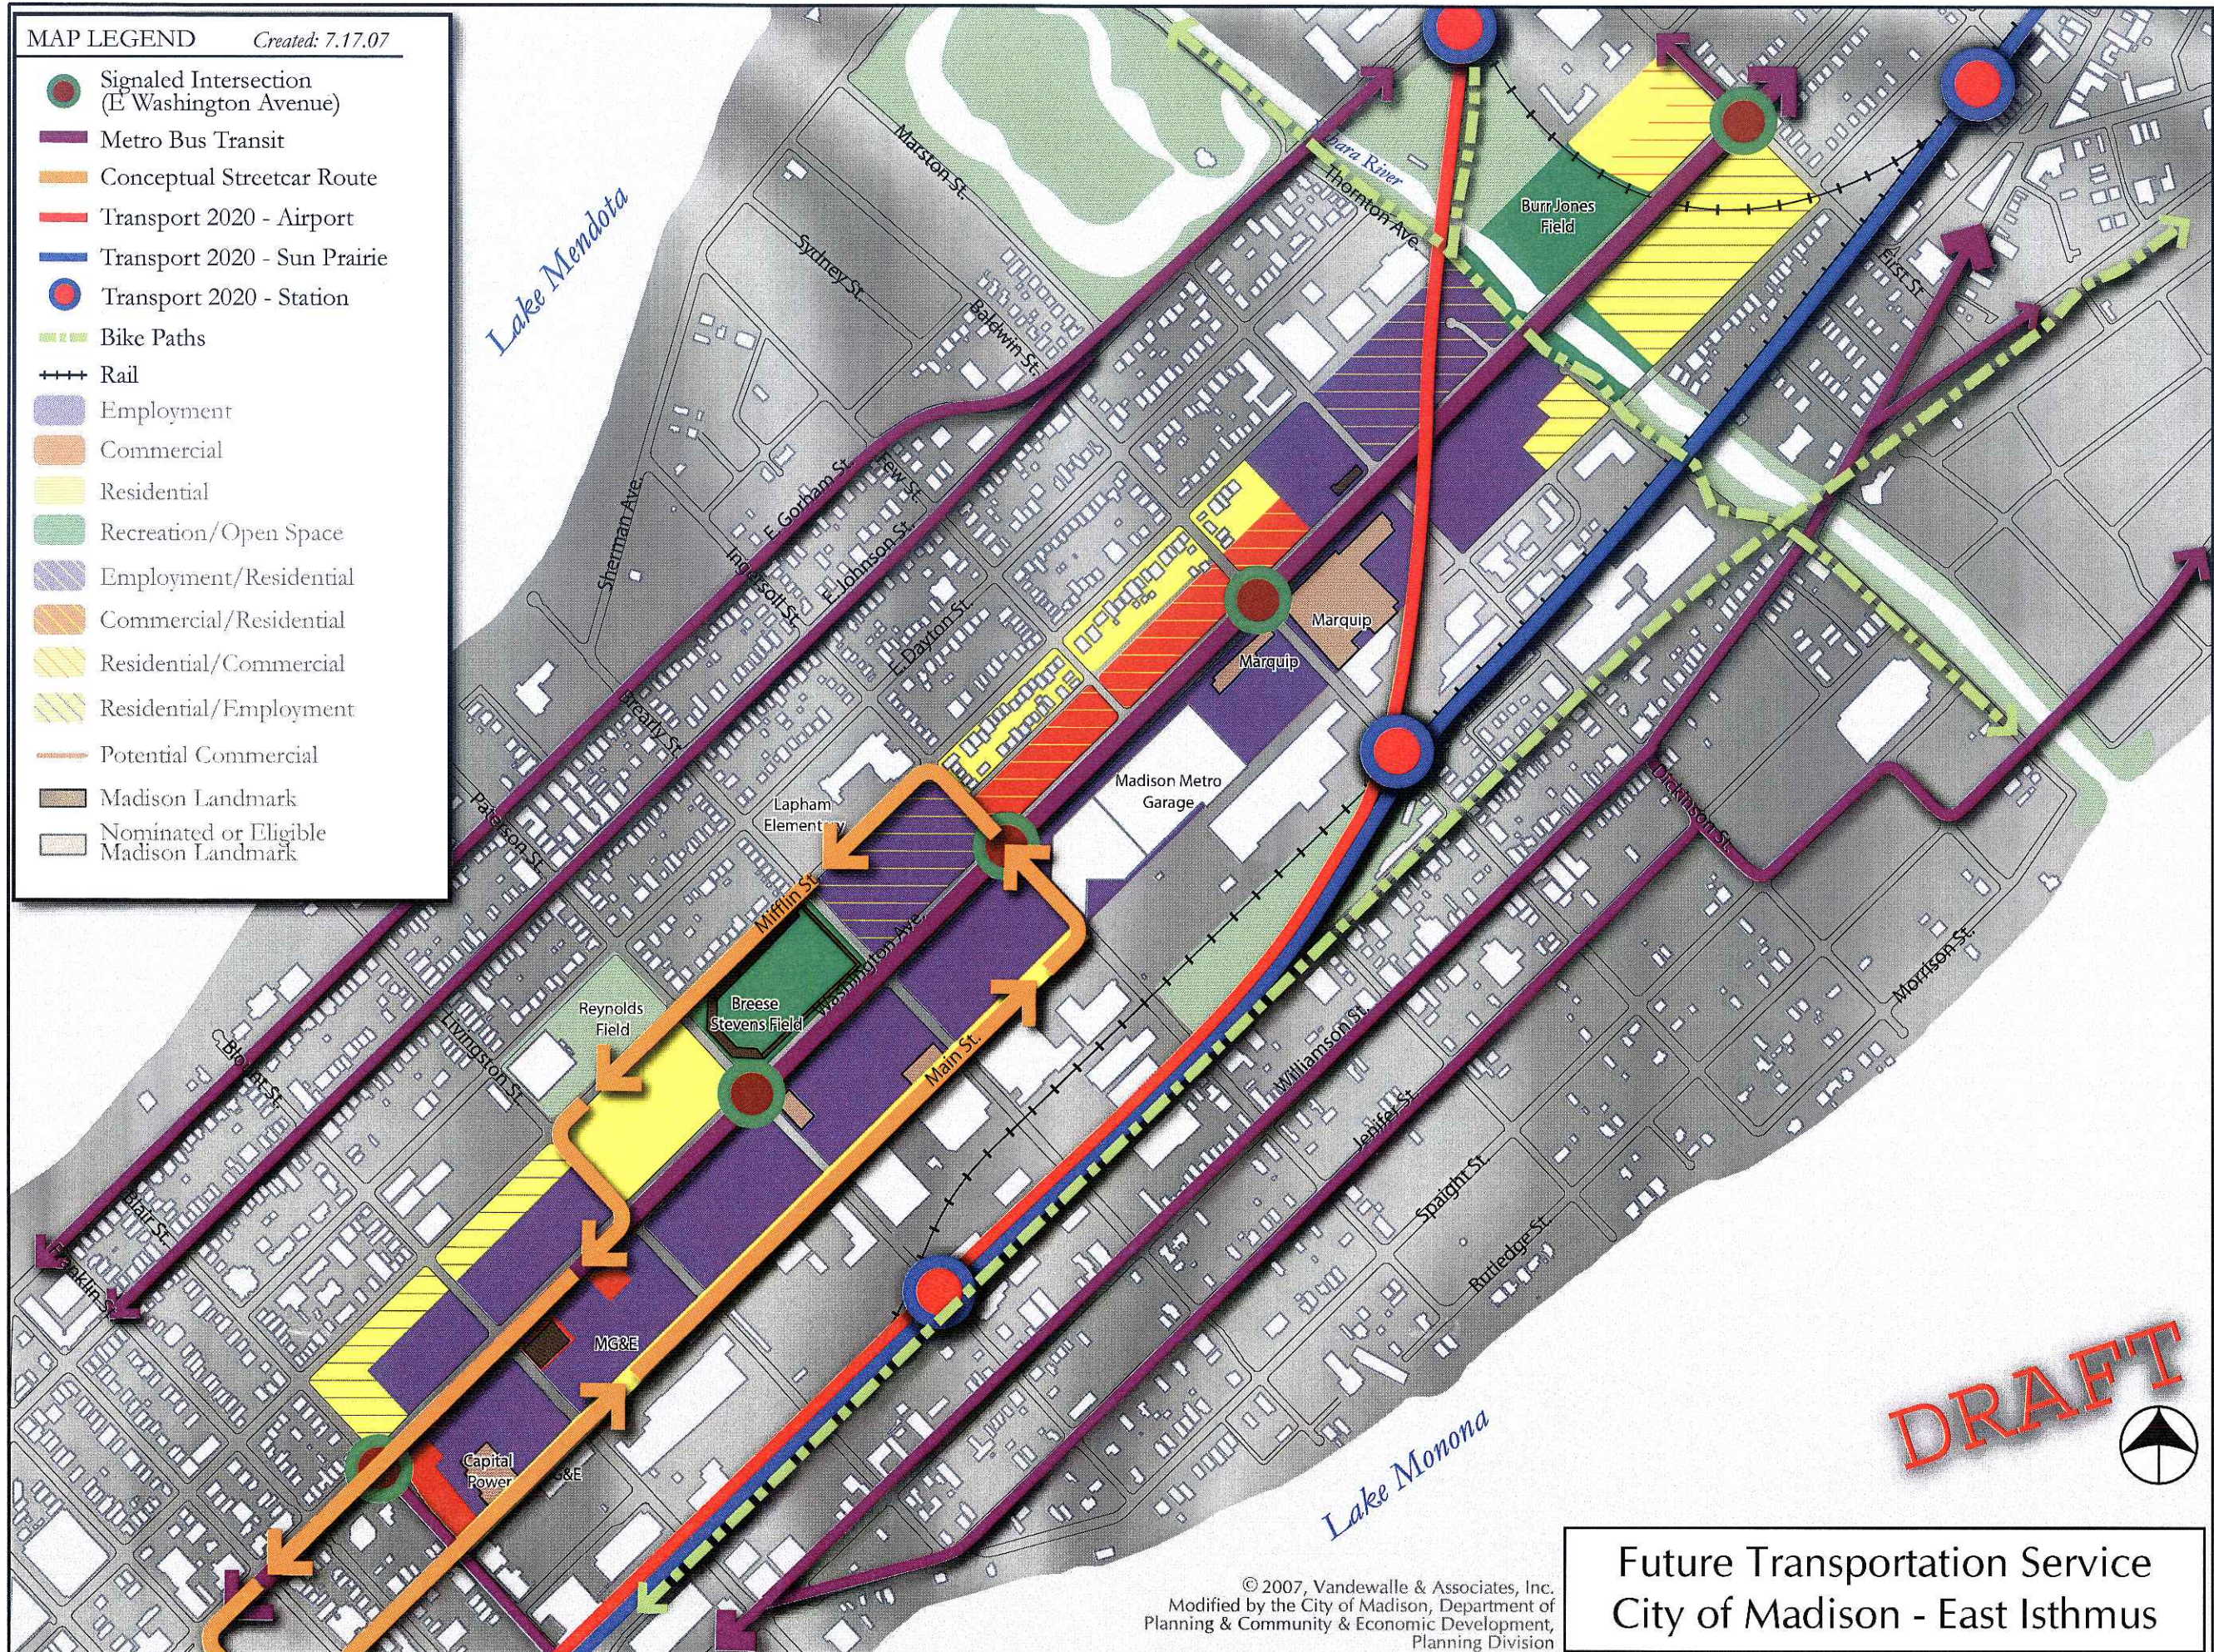

-  Signaled Intersection (E Washington Avenue)
-  Metro Bus Transit
-  Conceptual Streetcar Route
-  Transport 2020 - Airport
-  Transport 2020 - Sun Prairie
-  Transport 2020 - Station
-  Bike Paths
-  Rail
-  Employment
-  Commercial
-  Residential
-  Recreation/Open Space
-  Employment/Residential
-  Commercial/Residential
-  Residential/Commercial
-  Residential/Employment
-  Potential Commercial
-  Madison Landmark
-  Nominated or Eligible Madison Landmark

**DRAFT**

Future Transportation Service  
City of Madison - East Isthmus