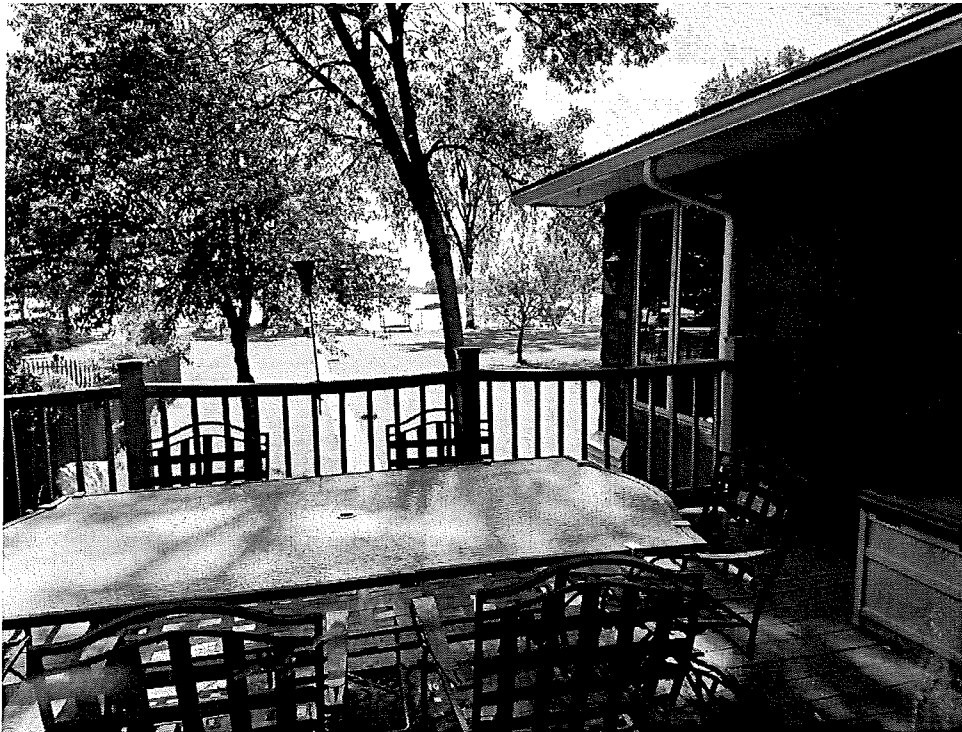

Holvick / Mader Residence
Existing Conditions photos
4146 Veith Avenue, Madison, WI
Page 1

Holvick / Mader Residence
Existing Conditions photos
4146 Veith Avenue, Madison, WI
Page 2

Holvick / Mader Residence
Existing Conditions photos
4146 Veith Avenue, Madison, WI
Page 3

Holvick / Mader Residence
Existing Conditions photos
4146 Veith Avenue, Madison, WI
Page 4

Holvick / Mader Residence
Existing Conditions photos
4146 Veith Avenue, Madison, WI
Page 5