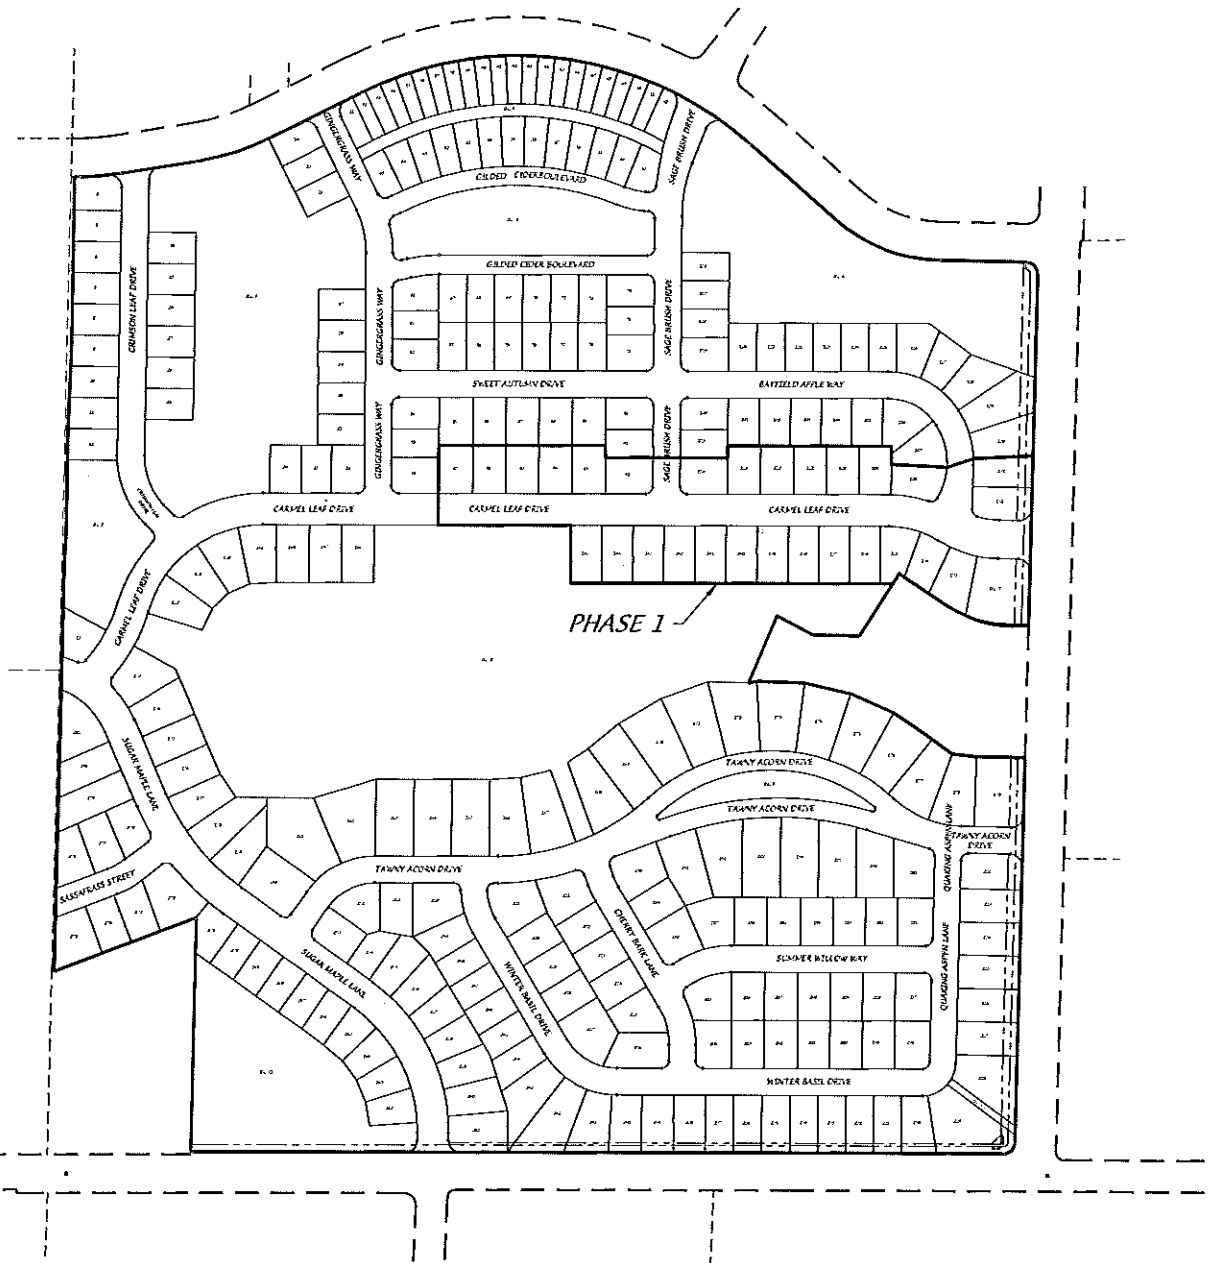

1000 OAKS

D'ONOFRIO KOTTKE AND ASSOCIATES, INC.

7530 Westward Way, Madison, WI 53717
 Phone: 608.833.7530 • Fax: 608.833.1089
 YOUR NATURAL RESOURCE FOR LAND DEVELOPMENT

Scale 1" = 400'

DATE: 11-13-15

F.N.: 13-05-152

REV.

DRAWN BY:

U:/USER/1305152/DRAWINGS/PHASE MAP.DWG