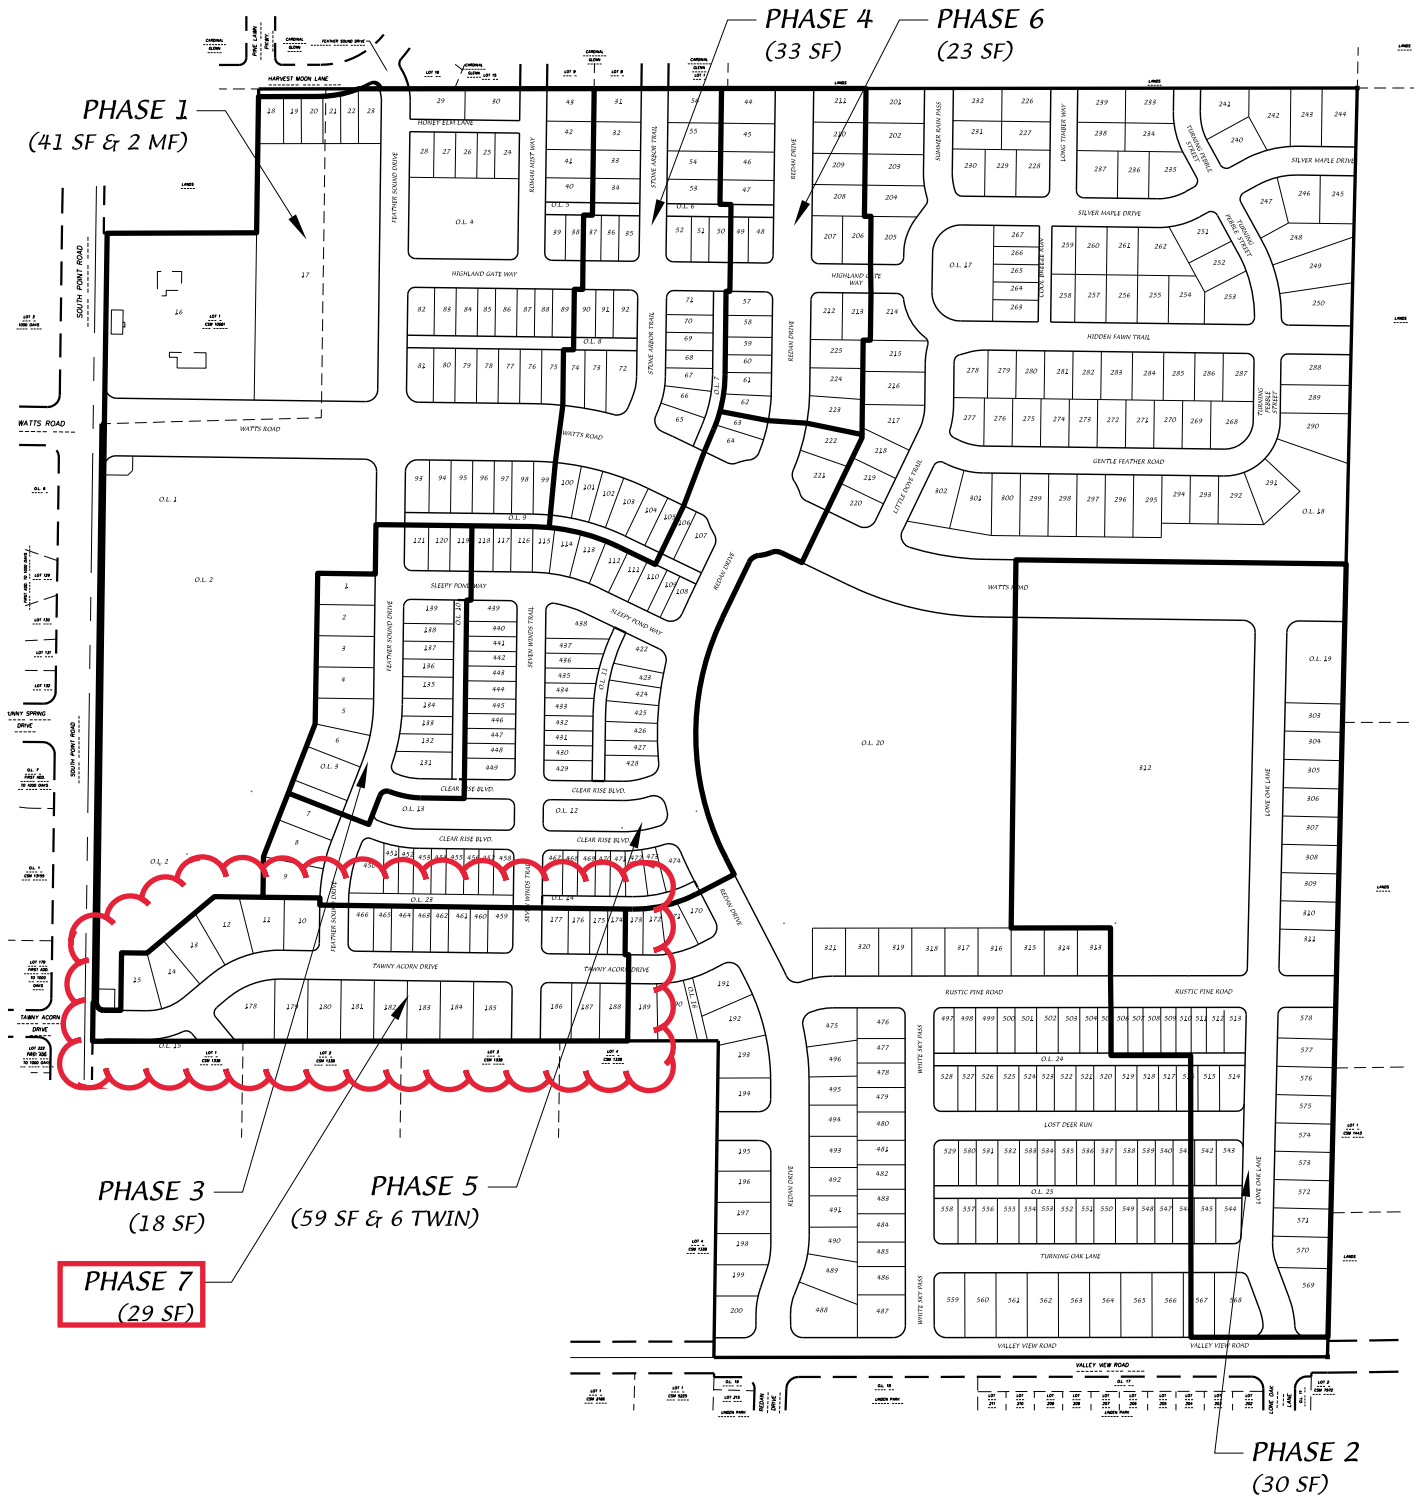

Time: 7/3/2018 2:22:06 PM

Session: C:\GTViewer_Sessions\Deming & Fourier SW.gts

City of Madison, WI - GIS/Mapping data

Printed By: entnt

Disclaimer: The City makes no representation about the accuracy of these records and shall not be liable for any damages

Acacia Ridge- Phase Map

D'ONOFRIO KOTTKE AND ASSOCIATES, INC.

7530 Westward Way, Madison, WI 53717
 Phone: 608.833.7530 • Fax: 608.833.1089
YOUR NATURAL RESOURCE FOR LAND DEVELOPMENT

0 400

Scale 1" = 400'

DATE: 11-11-21

REV.:

F.N.: 21-05-144

DRAWN BY: JMS

U:/USER/1507133/DRAWINGS/Phase Map.DWG