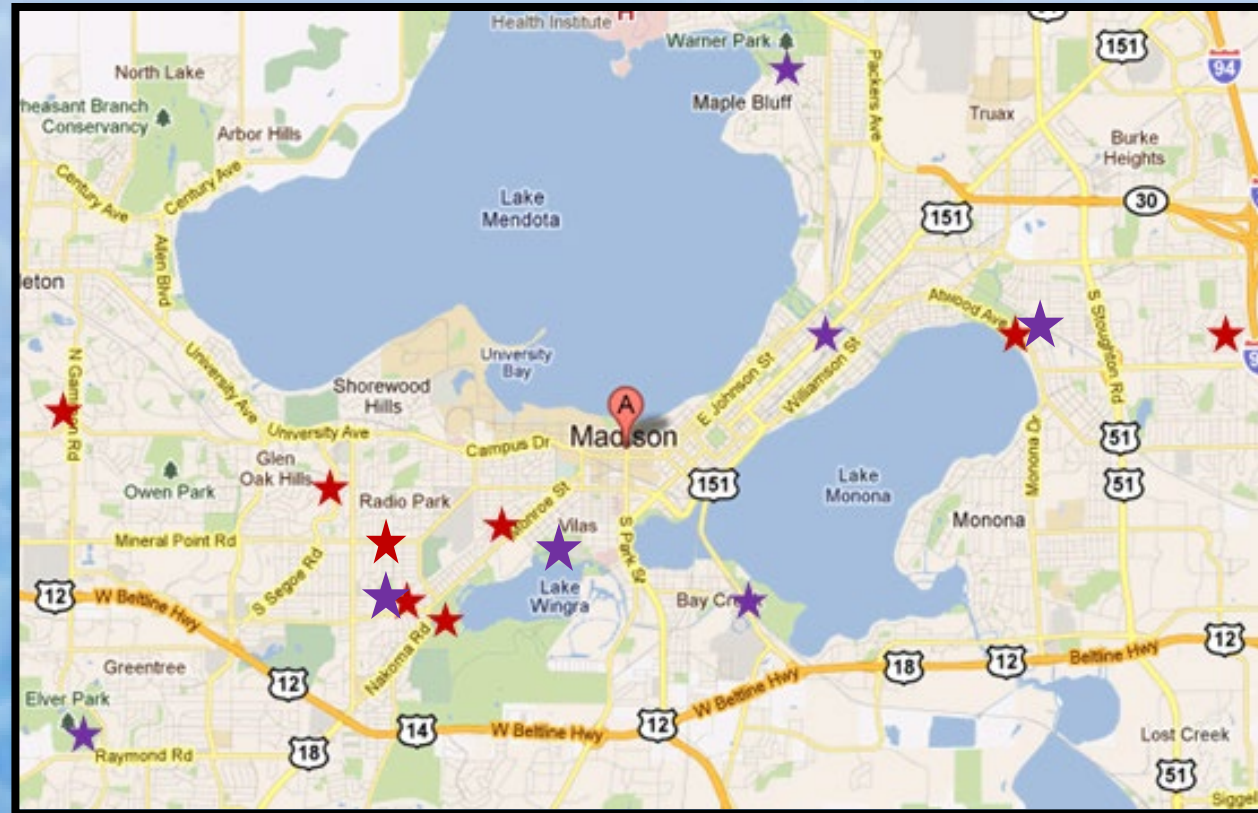

- Cross Country Skiing
- Ice Skating
- Sledding
- Snowshoeing

TENNEY PARK

**402 Thornton Ave,
Madison**

- Ice Skating

VILAS PARK

**1602 Vilas Park Dr,
Madison**

- Ice Skating
- Snowshoeing

ODANA HILLS GOLF COURSE

4635 Odana Rd, Madison

- Cross Country Skiing

Ice Rink Locations

Adopt Ice ★

- Heritage Heights - NiceRink®
- Hillington Triangle – ice rink
- Nakoma – ice rink
- Olbrich - hockey
- Rennebohm – ice rink
- Sunset - NiceRink®
- Westmorland - hockey
- Wexford – ice rink

Madison Parks ★

- Elver – hockey & NiceRink®
- Goodman - NiceRink®
- Olbrich - NiceRink® & hockey
- Tenney – lagoon & hockey
- Vilas – lagoon, hockey, ice rink
- Warner - lagoon
- Westmorland – ice rink

GROOVE & GLIDE

Elver Park- Ice Rink

Groove & Glide

Ice skate under the stars and lights
at five parks!

2024 Groove & Glides

Friday, January 19
Elver Park, 1250 McKenna Blvd.*

Friday, January 26
Rennebohm Park, 115 N. Eau Claire Ave.+