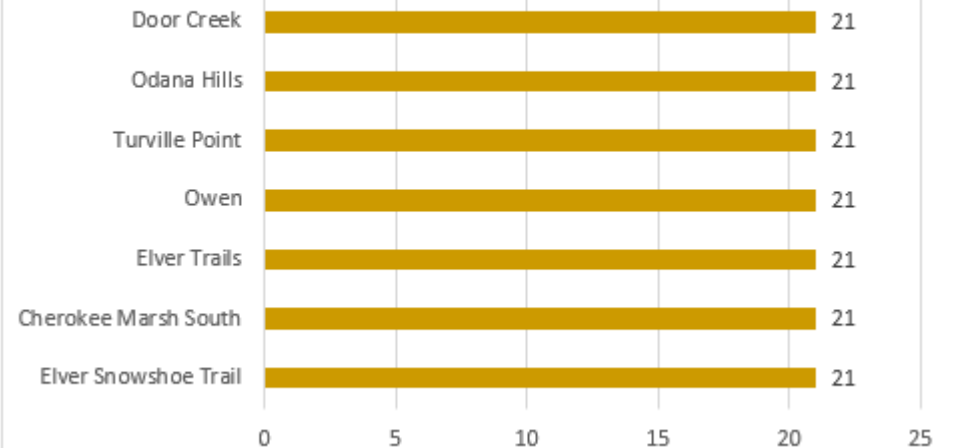

WINTER FUN 2024

OPENING DAY FOR SEASON – JANUARY 9, 2024

Winter Skating - Days Open

Winter Skiing - Days Open

MADISON PARKS

WINTER RECREATION LOCATIONS with Rentals

ELVER PARK

**1250 McKenna Blvd,
Madison**