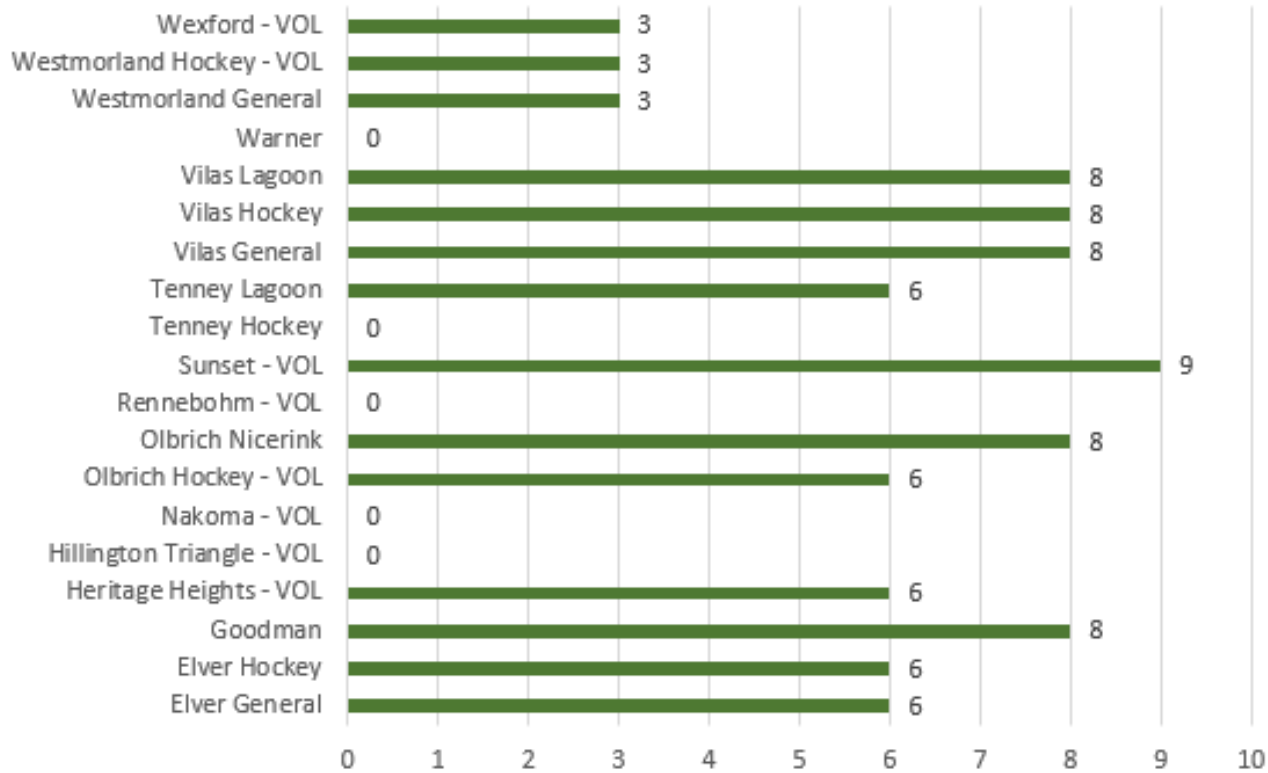

WINTER FUN 2024

OPENING DAY FOR SEASON – JANUARY 9, 2024

Winter Skating - Days Open

Winter Skiing - Days Open

MADISON PARKS

WINTER RECREATION LOCATIONS with Rentals

ELVER PARK

**1250 McKenna Blvd,
Madison**