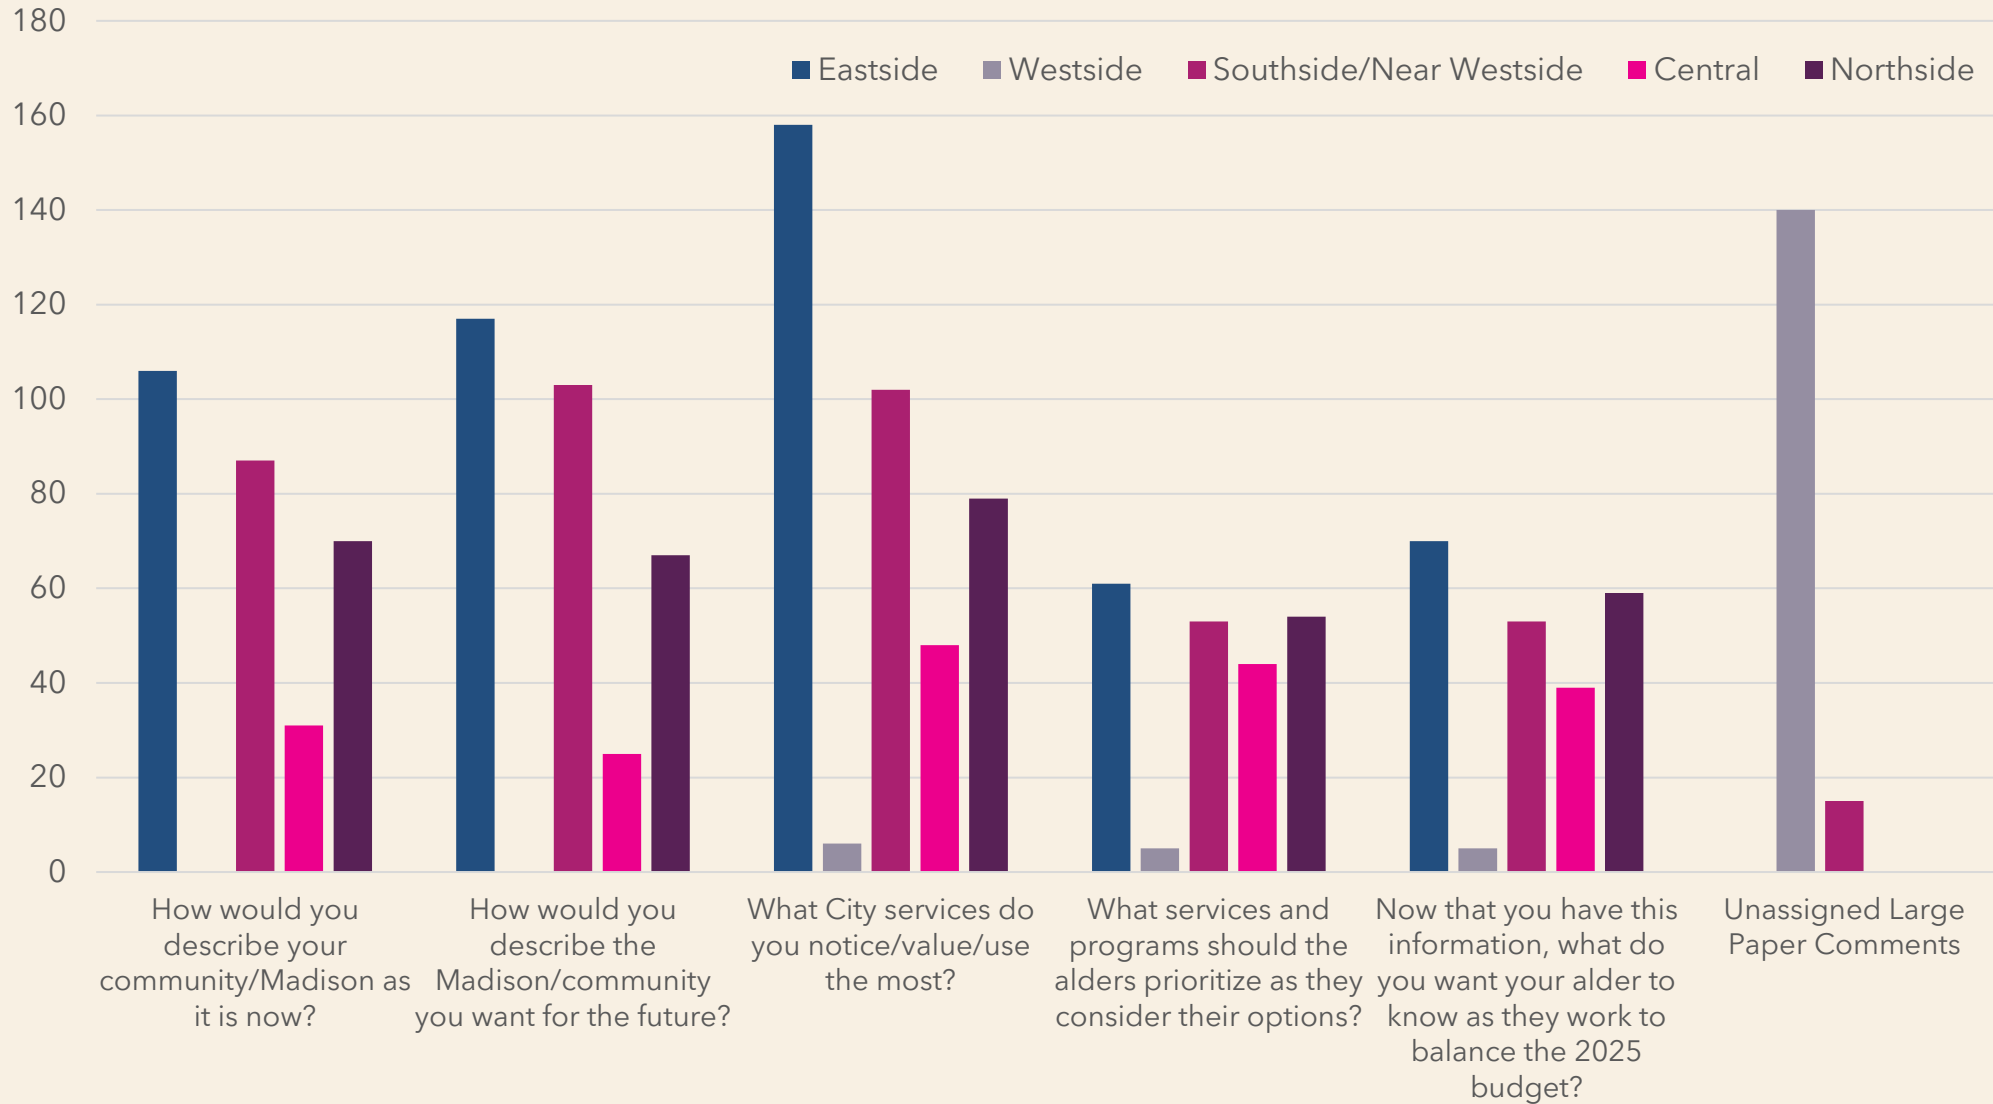

2025 BUDGET
ENGAGEMENT
EVENTS

An abstract geometric design on the left side of the slide. It features a grid of colored squares: a bright pink square at the top left with white concentric semi-circles; a grey square below it; a dark purple square at the bottom left with white concentric circles and a solid dark purple semi-circle below them; a yellow square in the middle with a dark purple diagonal line; a blue square at the bottom right with a pink diagonal line; and a dark blue square at the bottom right with a pink dotted pattern. A white horizontal line with a circle at its end extends from the top left towards the center.

PRELIMINARY DATA

EVENT ATTENDANCE

PARTICIPATION ACROSS EVENTS BY DISTRICT

Total Budget Engagement Event Attendance

NOTECARD QUESTIONS & COMMENTS

NOTECARD QUESTIONS & COMMENTS-CATEGORIES

SMALL GROUP DISCUSSION ANSWERS

The background is a vibrant magenta color. On the left side, there is a complex geometric composition. It includes a white circle at the top left with a horizontal line extending to the right. Below this, there are several overlapping shapes: a solid magenta square, a grey square, a dark purple square, and a blue square. These squares are decorated with various patterns: concentric white circles, parallel white lines, and a grid of small white dots. The overall design is modern and abstract.