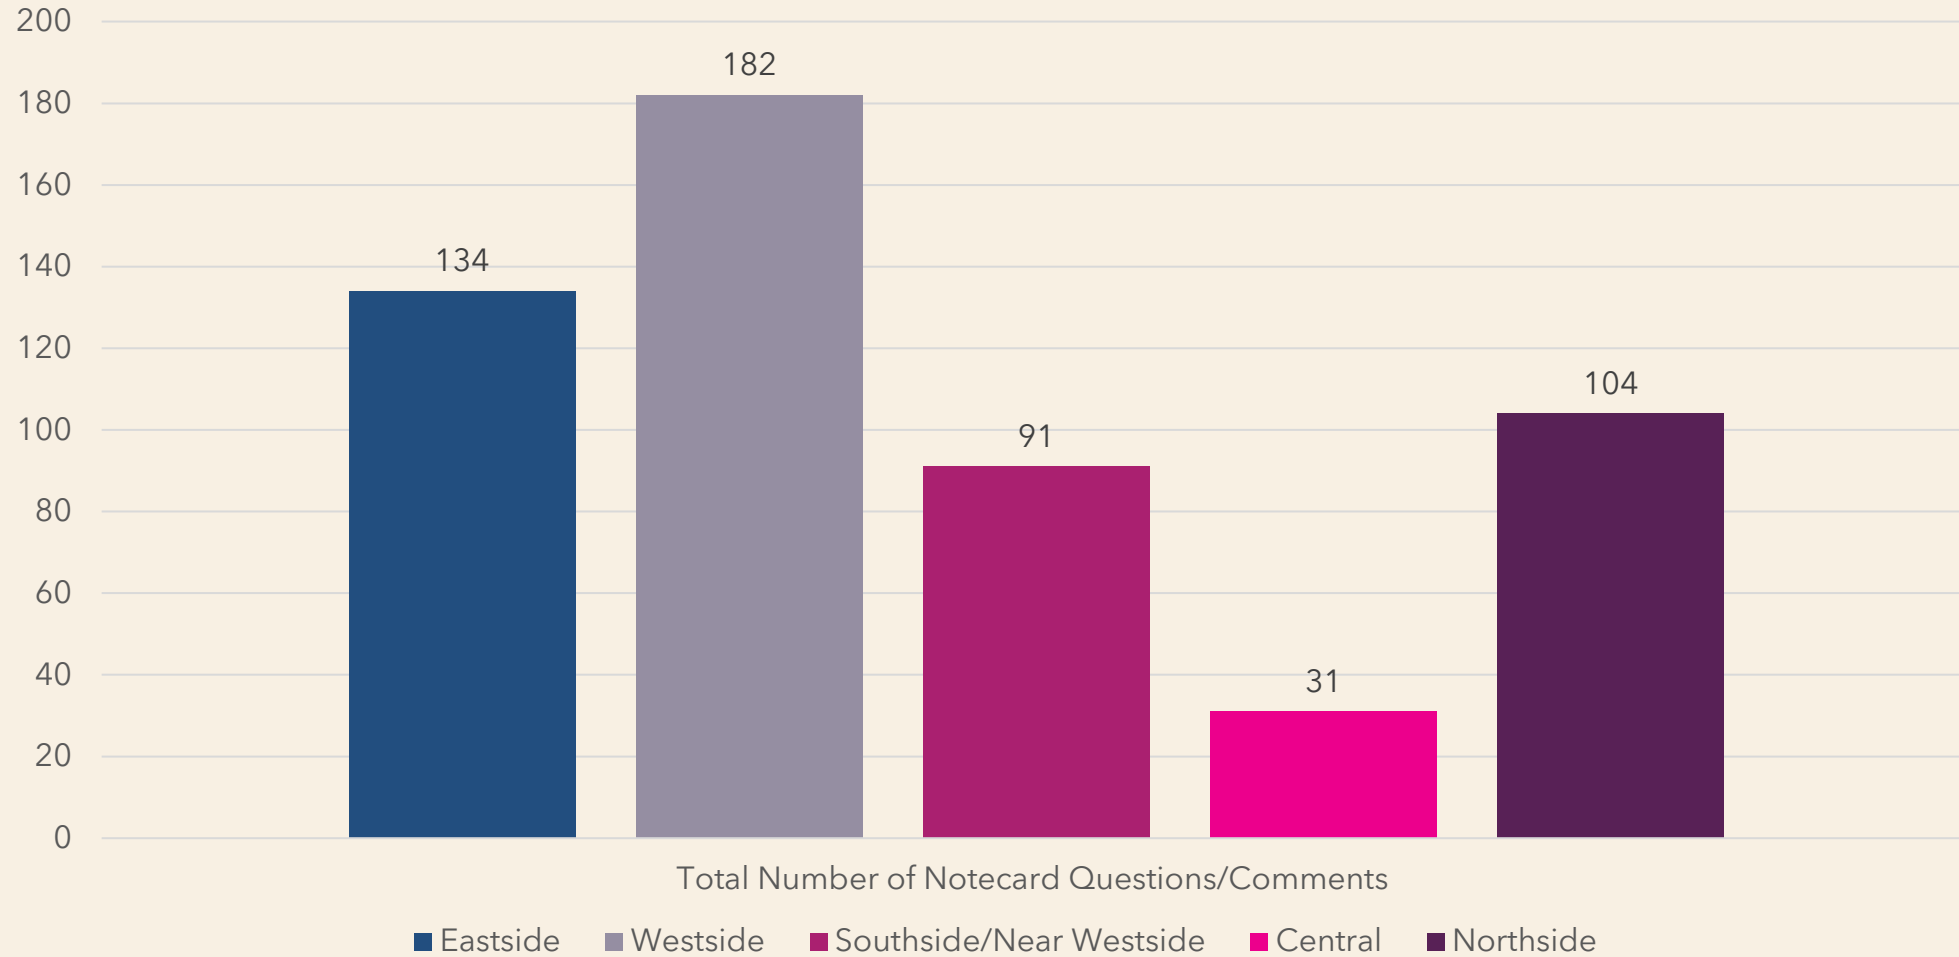

2025 BUDGET
ENGAGEMENT
EVENTS

An abstract geometric design on the left side of the slide. It features a grid of colored squares: a bright pink square at the top left with white concentric semi-circles; a grey square below it; a dark purple square at the bottom left with white concentric circles and a solid dark purple semi-circle below them; a yellow square in the middle with a dark purple diagonal line; a blue square at the bottom right with a pink diagonal line; and a dark blue square at the bottom right with a pink dotted pattern. A white horizontal line with a circle at its end extends from the top left towards the center.

PRELIMINARY DATA

EVENT ATTENDANCE

PARTICIPATION ACROSS EVENTS BY DISTRICT

Total Budget Engagement Event Attendance

NOTECARD QUESTIONS & COMMENTS

NOTECARD QUESTIONS & COMMENTS-CATEGORIES

SMALL GROUP DISCUSSION ANSWERS

The background is a vibrant magenta color. On the left side, there is a complex geometric composition. It includes a white circle at the top left with a horizontal line extending to the right. Below this, there are several overlapping shapes: a solid magenta square, a grey square, a dark purple square, and a blue square. These squares are decorated with various patterns: concentric white circles, parallel white lines, and a grid of small white dots. The overall design is modern and abstract.