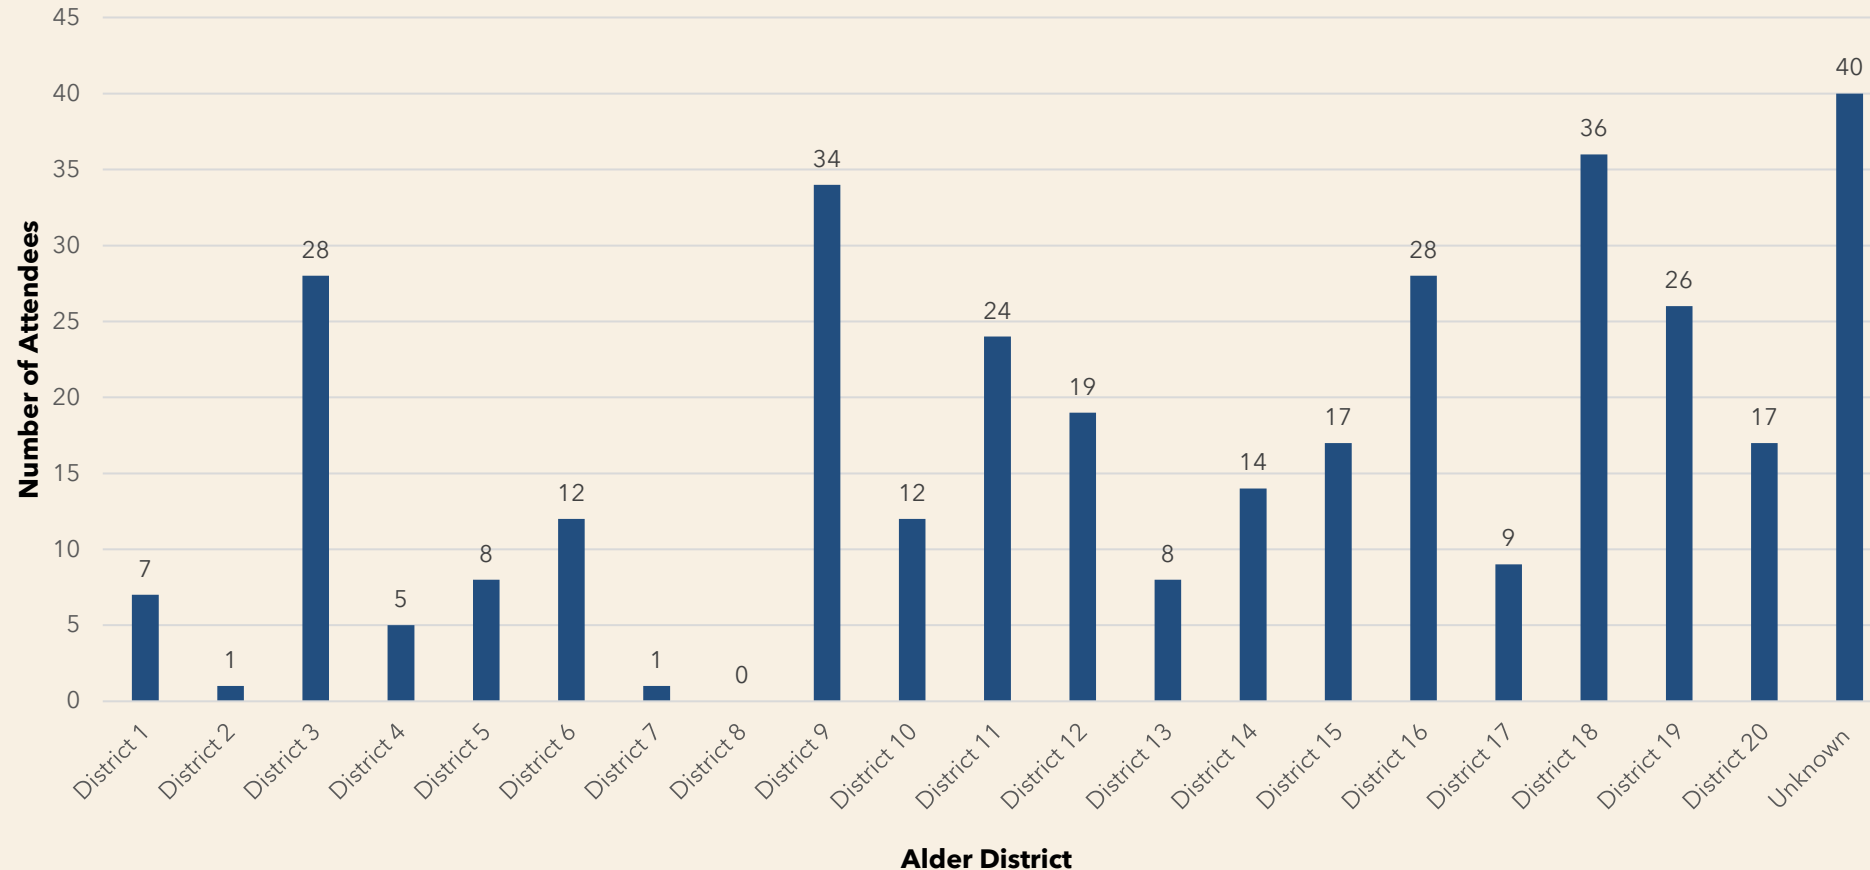

2025 BUDGET
ENGAGEMENT
EVENTS

An abstract geometric design on the left side of the slide. It features a grid of colored squares: a bright pink square at the top left with white concentric semi-circles; a grey square below it; a dark purple square at the bottom left with white concentric circles and a solid dark purple semi-circle below them; a yellow square in the middle with a dark purple diagonal line; a blue square at the bottom right with a pink diagonal line; and a dark blue square at the bottom right with a pink dotted pattern. A white horizontal line with a circle at its end extends from the top left towards the center.

PRELIMINARY DATA

EVENT ATTENDANCE

PARTICIPATION ACROSS EVENTS BY DISTRICT

Total Budget Engagement Event Attendance

NOTECARD QUESTIONS & COMMENTS

NOTECARD QUESTIONS & COMMENTS-CATEGORIES

SMALL GROUP DISCUSSION ANSWERS

The background is a vibrant magenta color. On the left side, there is a complex geometric composition. It includes a white circle at the top left with a horizontal line extending to the right. Below this, there are several overlapping shapes: a solid magenta square, a grey square, a dark purple square, and a blue square. These squares are decorated with various patterns: concentric white circles, parallel white lines, and a grid of small white dots. The overall design is modern and abstract.