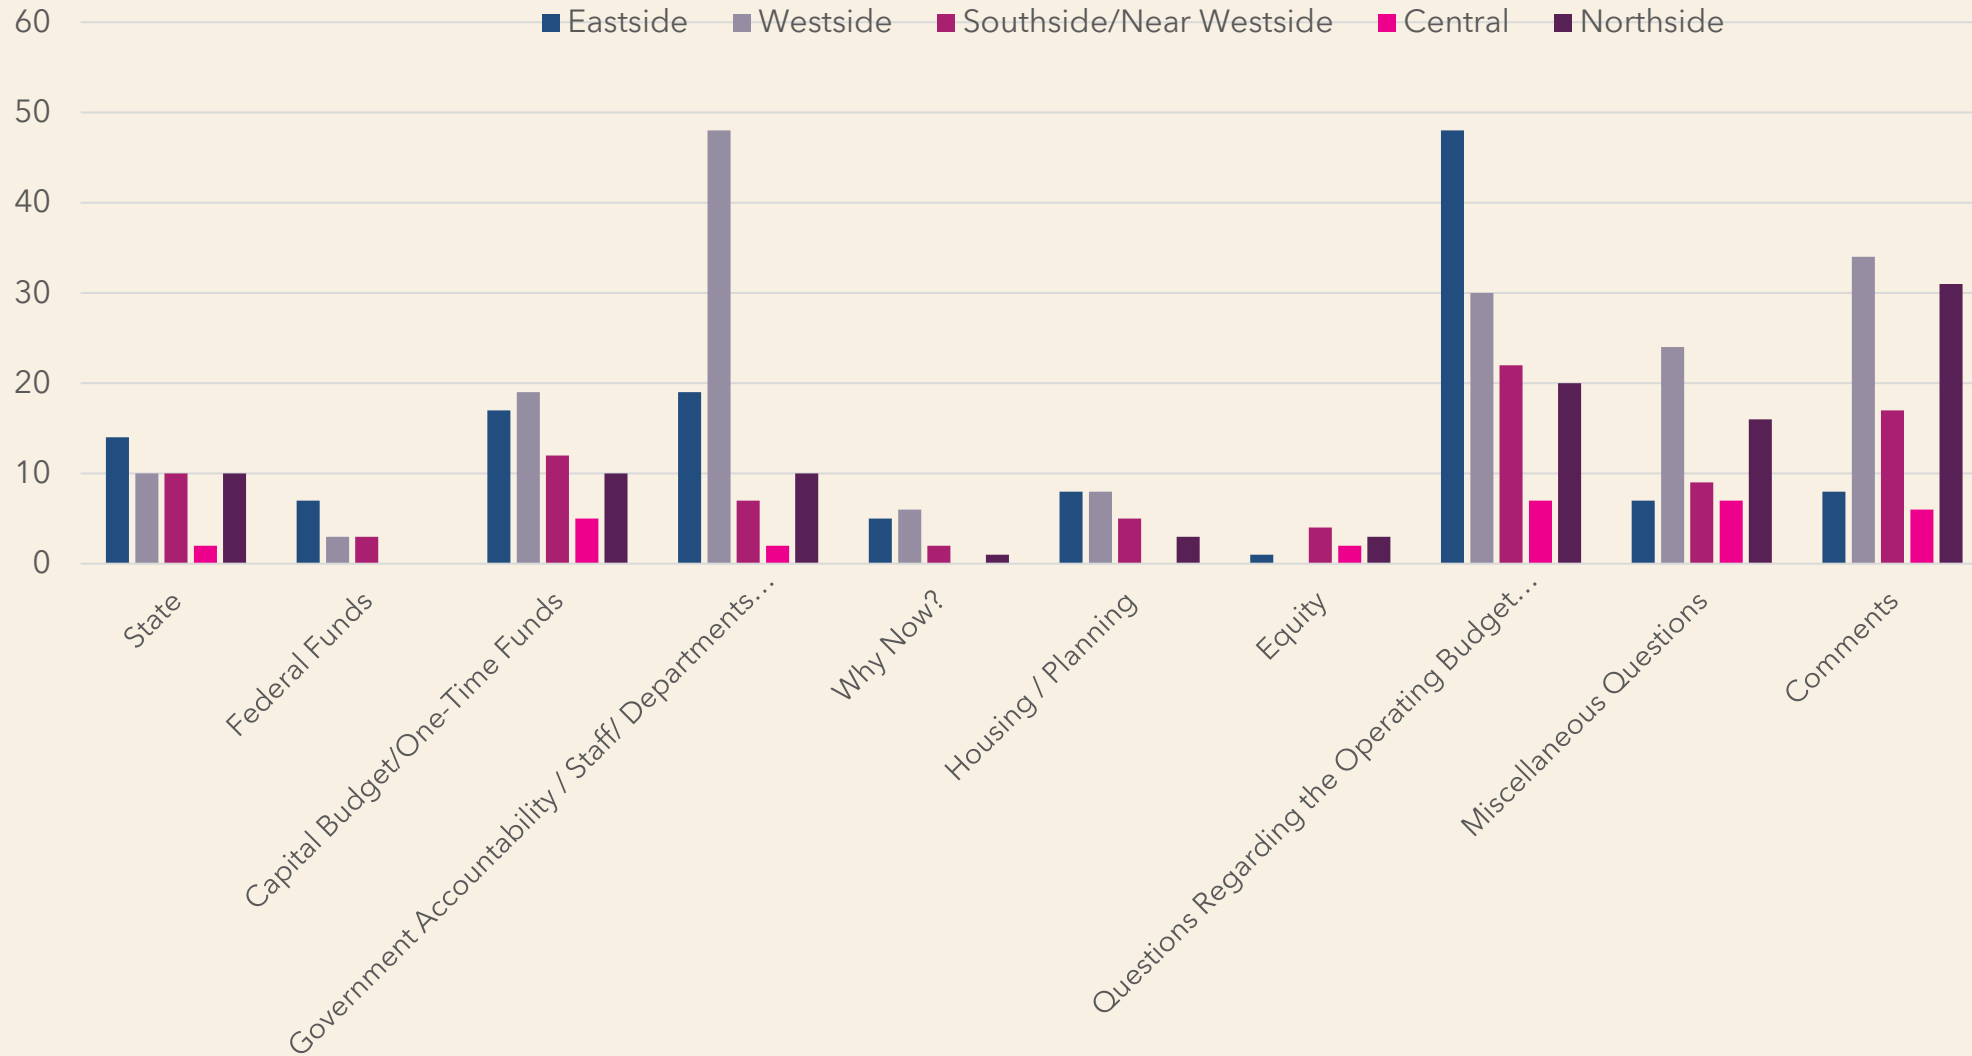

2025 BUDGET
ENGAGEMENT
EVENTS

An abstract geometric design on the left side of the slide. It features a grid of colored squares: a bright pink square at the top left with white concentric semi-circles; a grey square below it; a dark purple square at the bottom left with white concentric circles and a solid dark purple semi-circle below them; a yellow square in the middle with a dark purple diagonal line; a blue square at the bottom right with a pink diagonal line; and a dark blue square at the bottom right with a pink dotted pattern. A white horizontal line with a circle at its end extends from the top left towards the center.

PRELIMINARY DATA

EVENT ATTENDANCE

PARTICIPATION ACROSS EVENTS BY DISTRICT

Total Budget Engagement Event Attendance

NOTECARD QUESTIONS & COMMENTS

NOTECARD QUESTIONS & COMMENTS-CATEGORIES

SMALL GROUP DISCUSSION ANSWERS

The background is a vibrant magenta color. On the left side, there is a complex geometric composition. It includes a white circle at the top left with a horizontal line extending to the right. Below this, there are several overlapping shapes: a solid magenta square, a grey square, a dark purple square, and a blue square. These squares are decorated with various patterns: concentric white circles, parallel white lines, and a grid of small white dots. The overall design is modern and abstract.