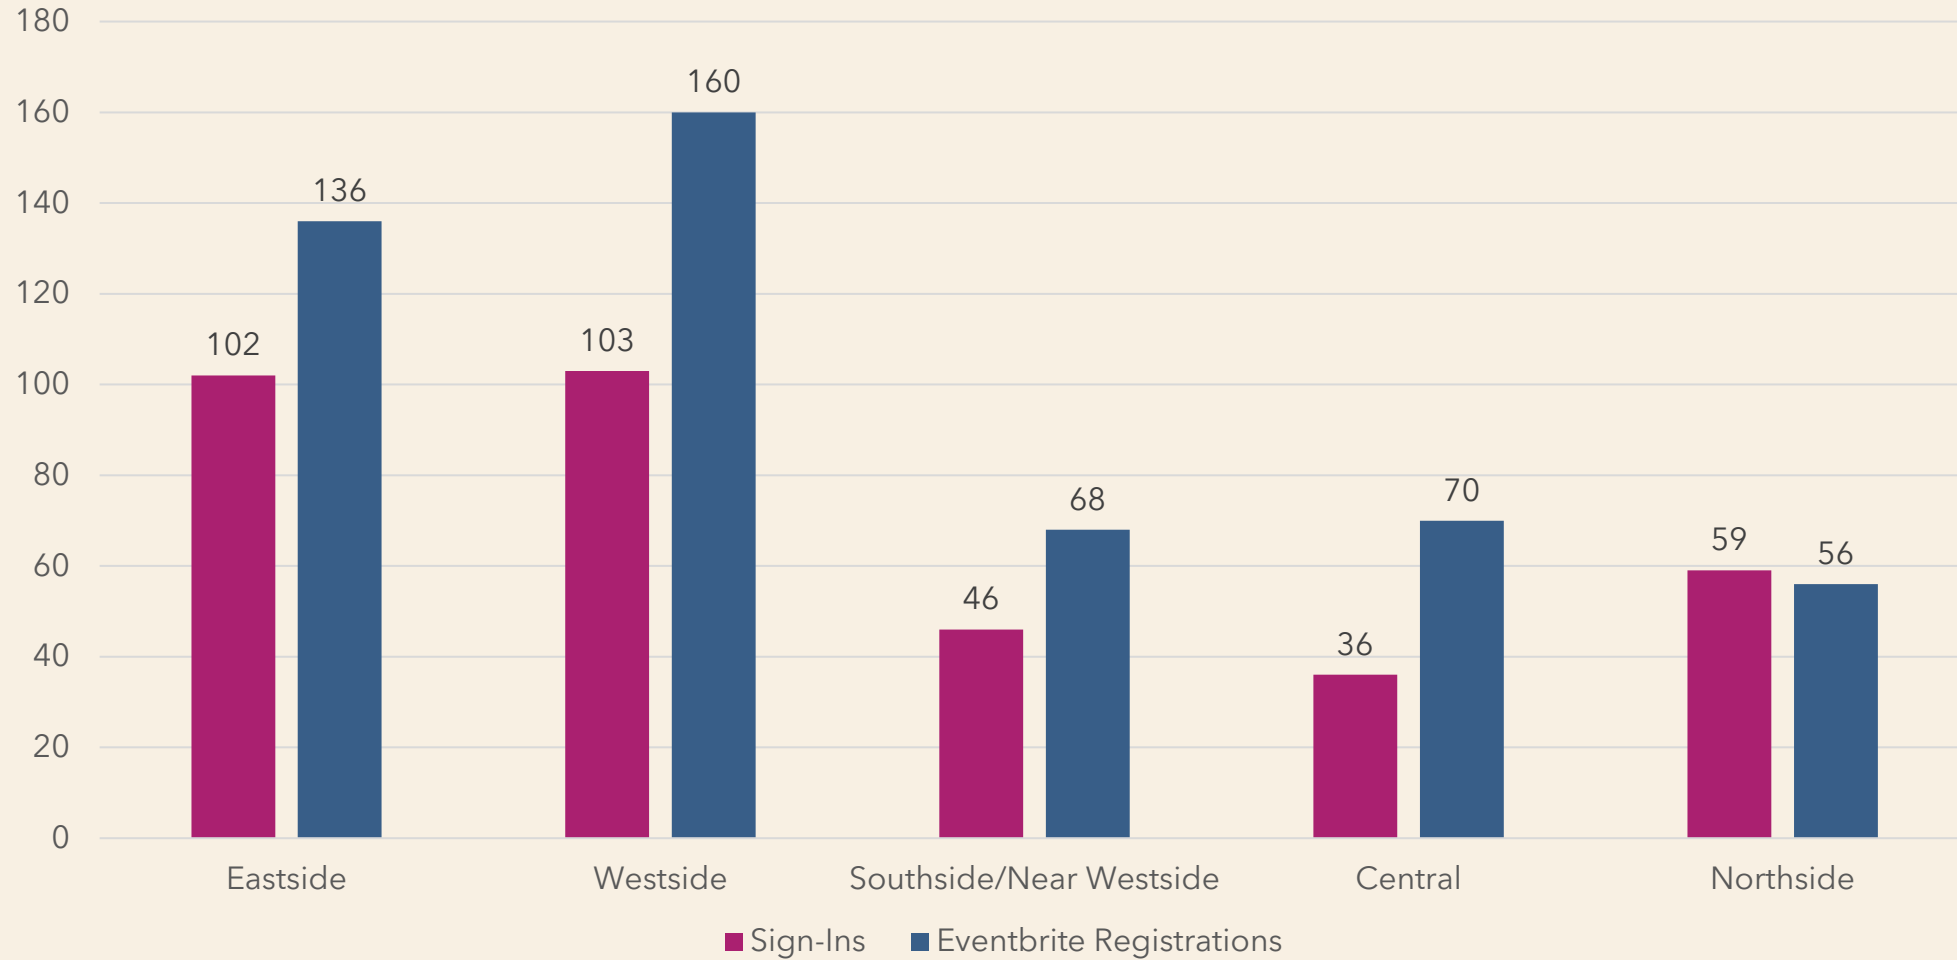

2025 BUDGET
ENGAGEMENT
EVENTS

An abstract geometric design on the left side of the slide. It features a grid of colored squares: a bright pink square at the top left with white concentric semi-circles; a grey square below it; a dark purple square at the bottom left with white concentric circles and a solid dark purple semi-circle below them; a yellow square in the middle with a dark purple diagonal line; a blue square at the bottom right with a pink diagonal line; and a dark blue square at the bottom right with a pink dotted pattern. A white horizontal line with a circle at its end extends from the top left towards the center.

PRELIMINARY DATA

EVENT ATTENDANCE

PARTICIPATION ACROSS EVENTS BY DISTRICT

Total Budget Engagement Event Attendance

NOTECARD QUESTIONS & COMMENTS

NOTECARD QUESTIONS & COMMENTS-CATEGORIES

SMALL GROUP DISCUSSION ANSWERS

The background is a vibrant magenta color. On the left side, there is a complex geometric composition. It includes a white circle at the top left with a horizontal line extending to the right. Below this, there are several overlapping shapes: a solid magenta square, a grey square, a dark purple square, and a blue square. These squares are decorated with various patterns: concentric white circles, parallel white lines, and a grid of small white dots. The overall design is modern and abstract.