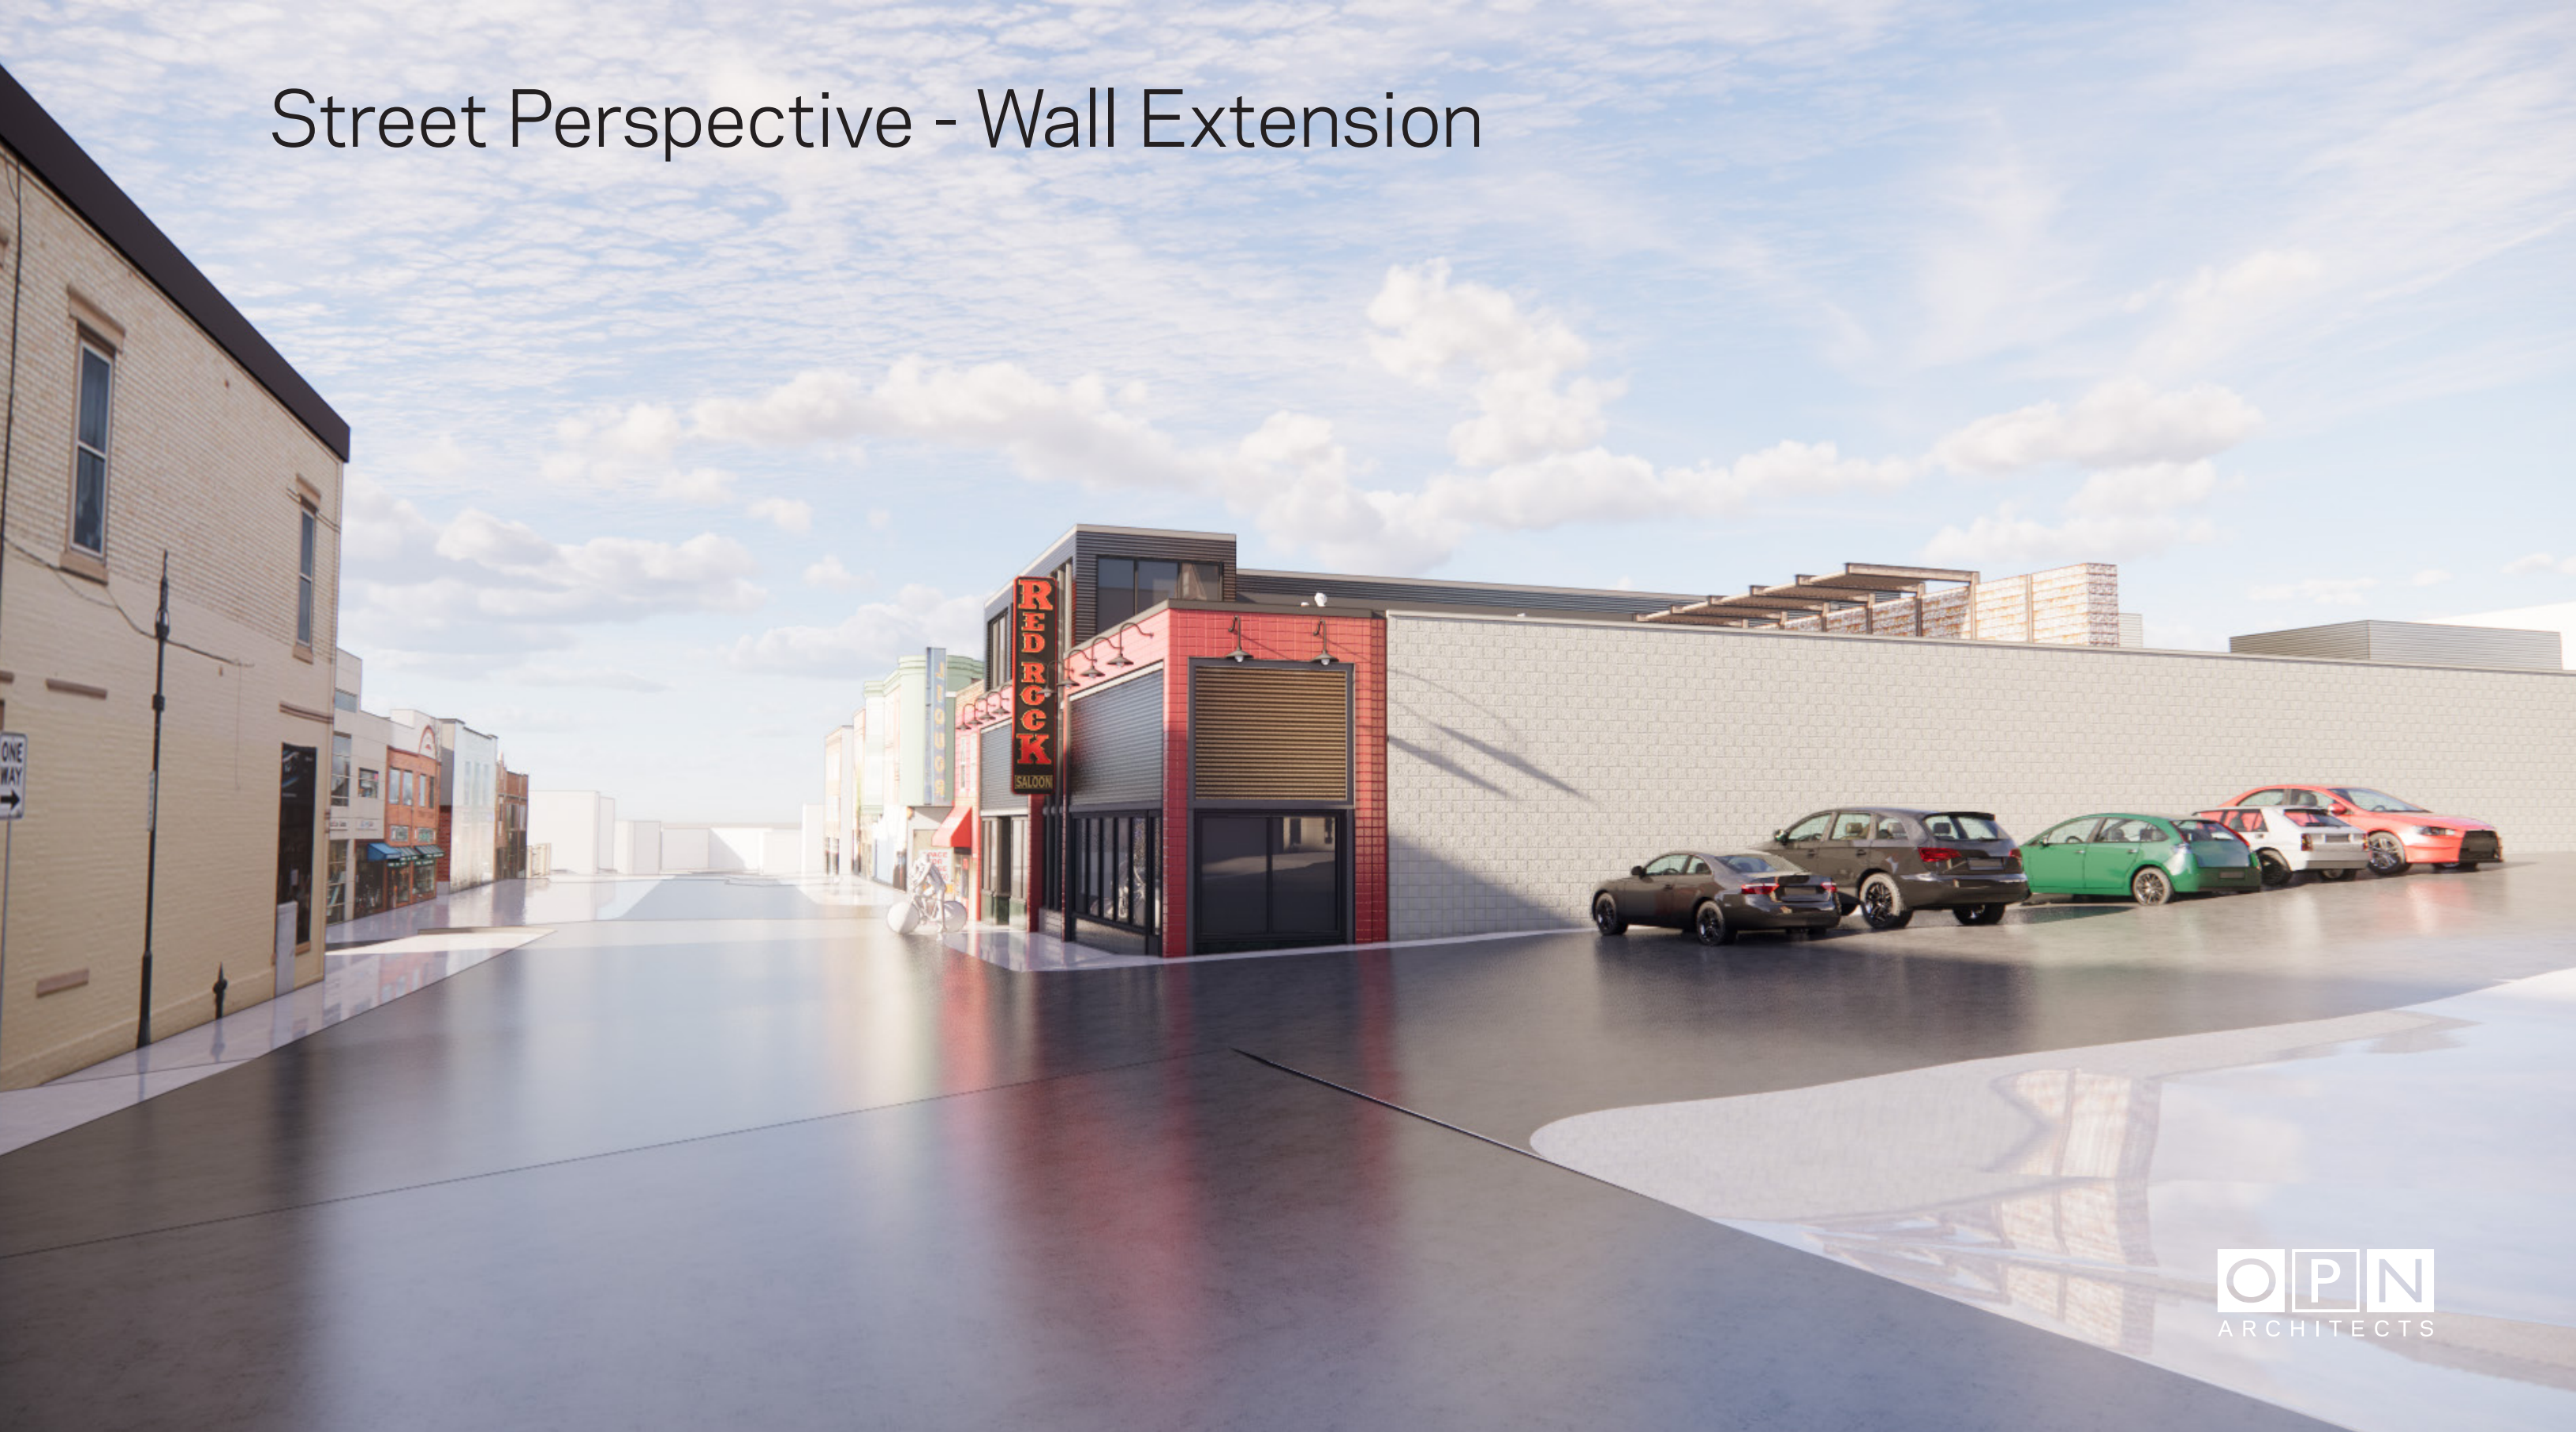

Red Rock Saloon

Rooftop Patio Design

Patio Axon

Patio Perspective

Street Perspective

Patio Axon - Wall Extension

Patio Perspective - Wall Extension

Street Perspective - Wall Extension

Rail & Planter Detail

Proposed Planter

PRODUCTS ^{NEW!} INSTALLATION INFO CONTACT US

COR-TEN Steel Planter Box

PRODUCT FEATURES

- ✓ **No Assembly Required** - Planters arrive ready to use!
- ✓ **Attractive** - The clean, modern, aesthetic pairs well to many different décor styles.
- ✓ **Durable** - Made of marine-grade Cor-Ten steel, it is a long lasting investment.