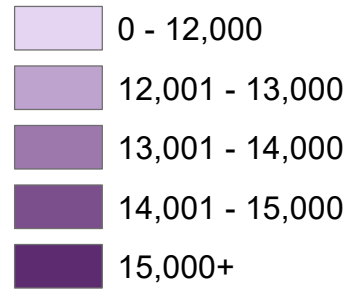

2020 Population

Existing Alder Districts

+ / - Deviation: Population to be added or subtracted.

City of Madison Population: 269,840
 Target Population (269,840 / 20 Districts): 13,492

City of Madison Planning Division | 2020 Census
 8/17/2021

2020 Population Existing Wards

Target Ward Population Range: 1,000-4,000

- Below
- Within
- Above

*Ward Labels: Top Number = Ward | Bottom Number = Population

City of Madison Planning Division | 2020 Census
8/17/2021