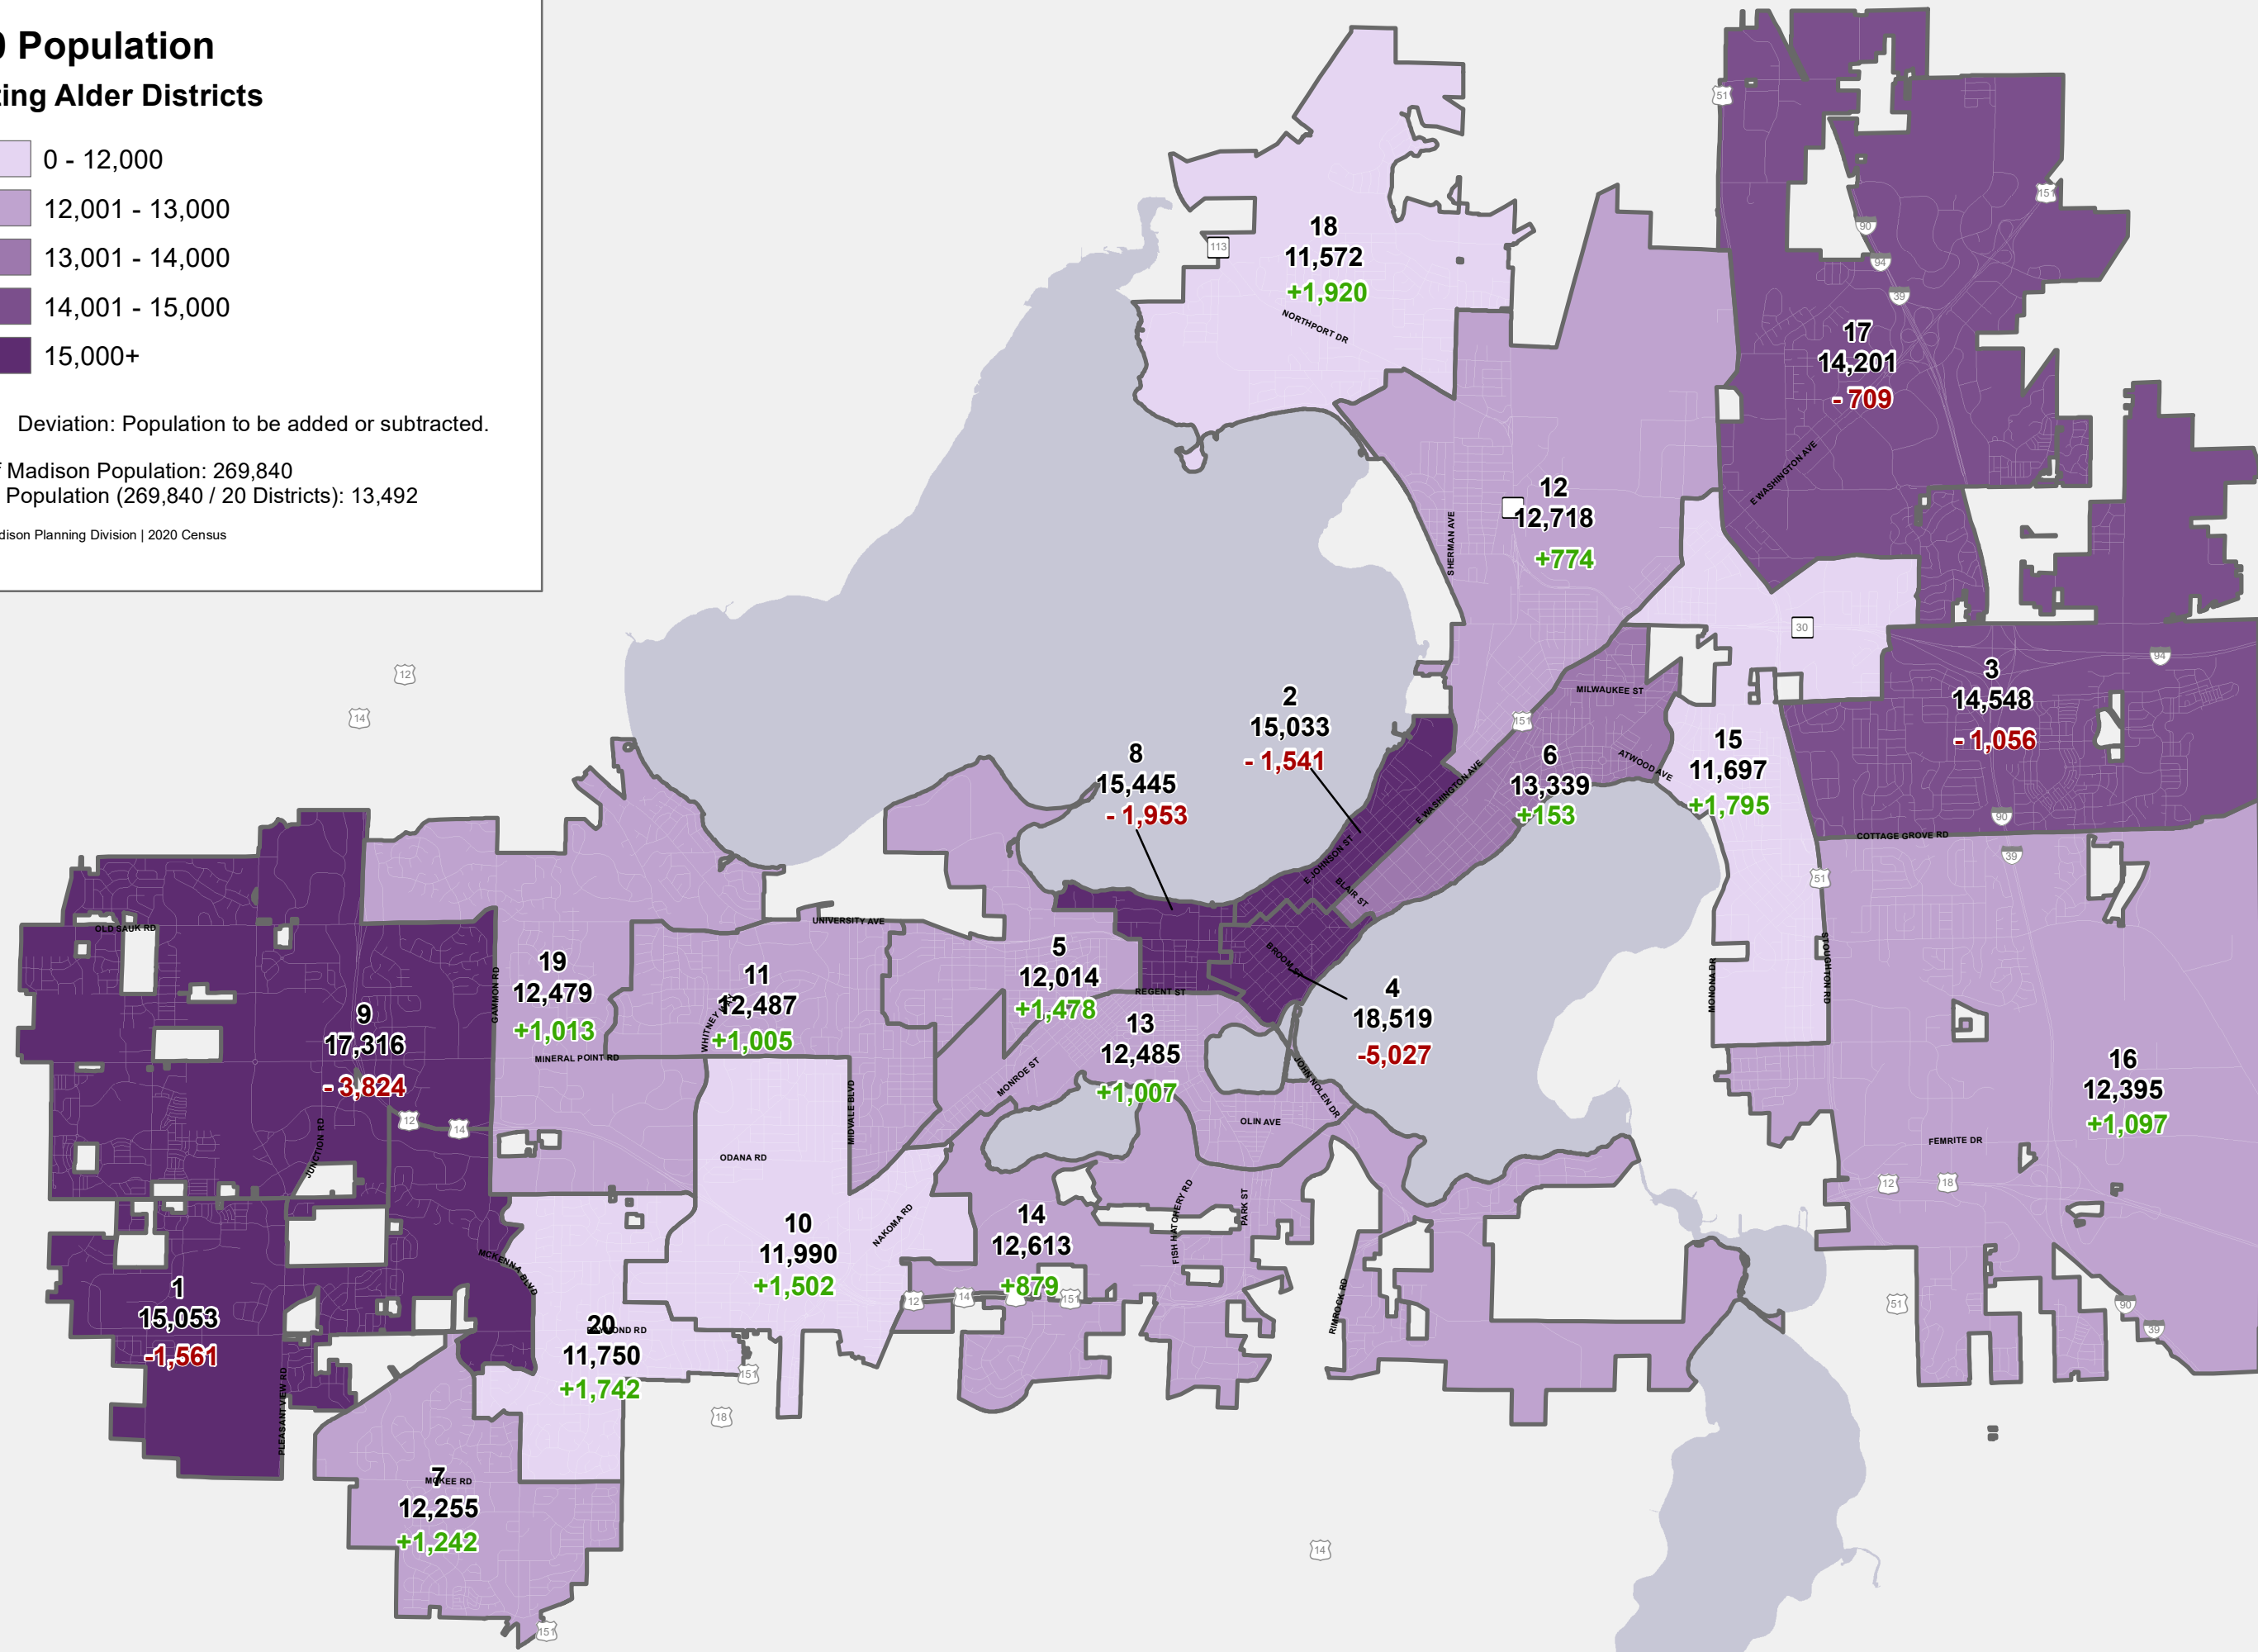

2020 Population

Existing Alder Districts

+ / - Deviation: Population to be added or subtracted.

City of Madison Population: 269,840
 Target Population (269,840 / 20 Districts): 13,492

City of Madison Planning Division | 2020 Census
 8/17/2021

2020 Population Existing Wards

Target Ward Population Range: 1,000-4,000

- Below
- Within
- Above

*Ward Labels: Top Number = Ward | Bottom Number = Population

City of Madison Planning Division | 2020 Census
8/17/2021