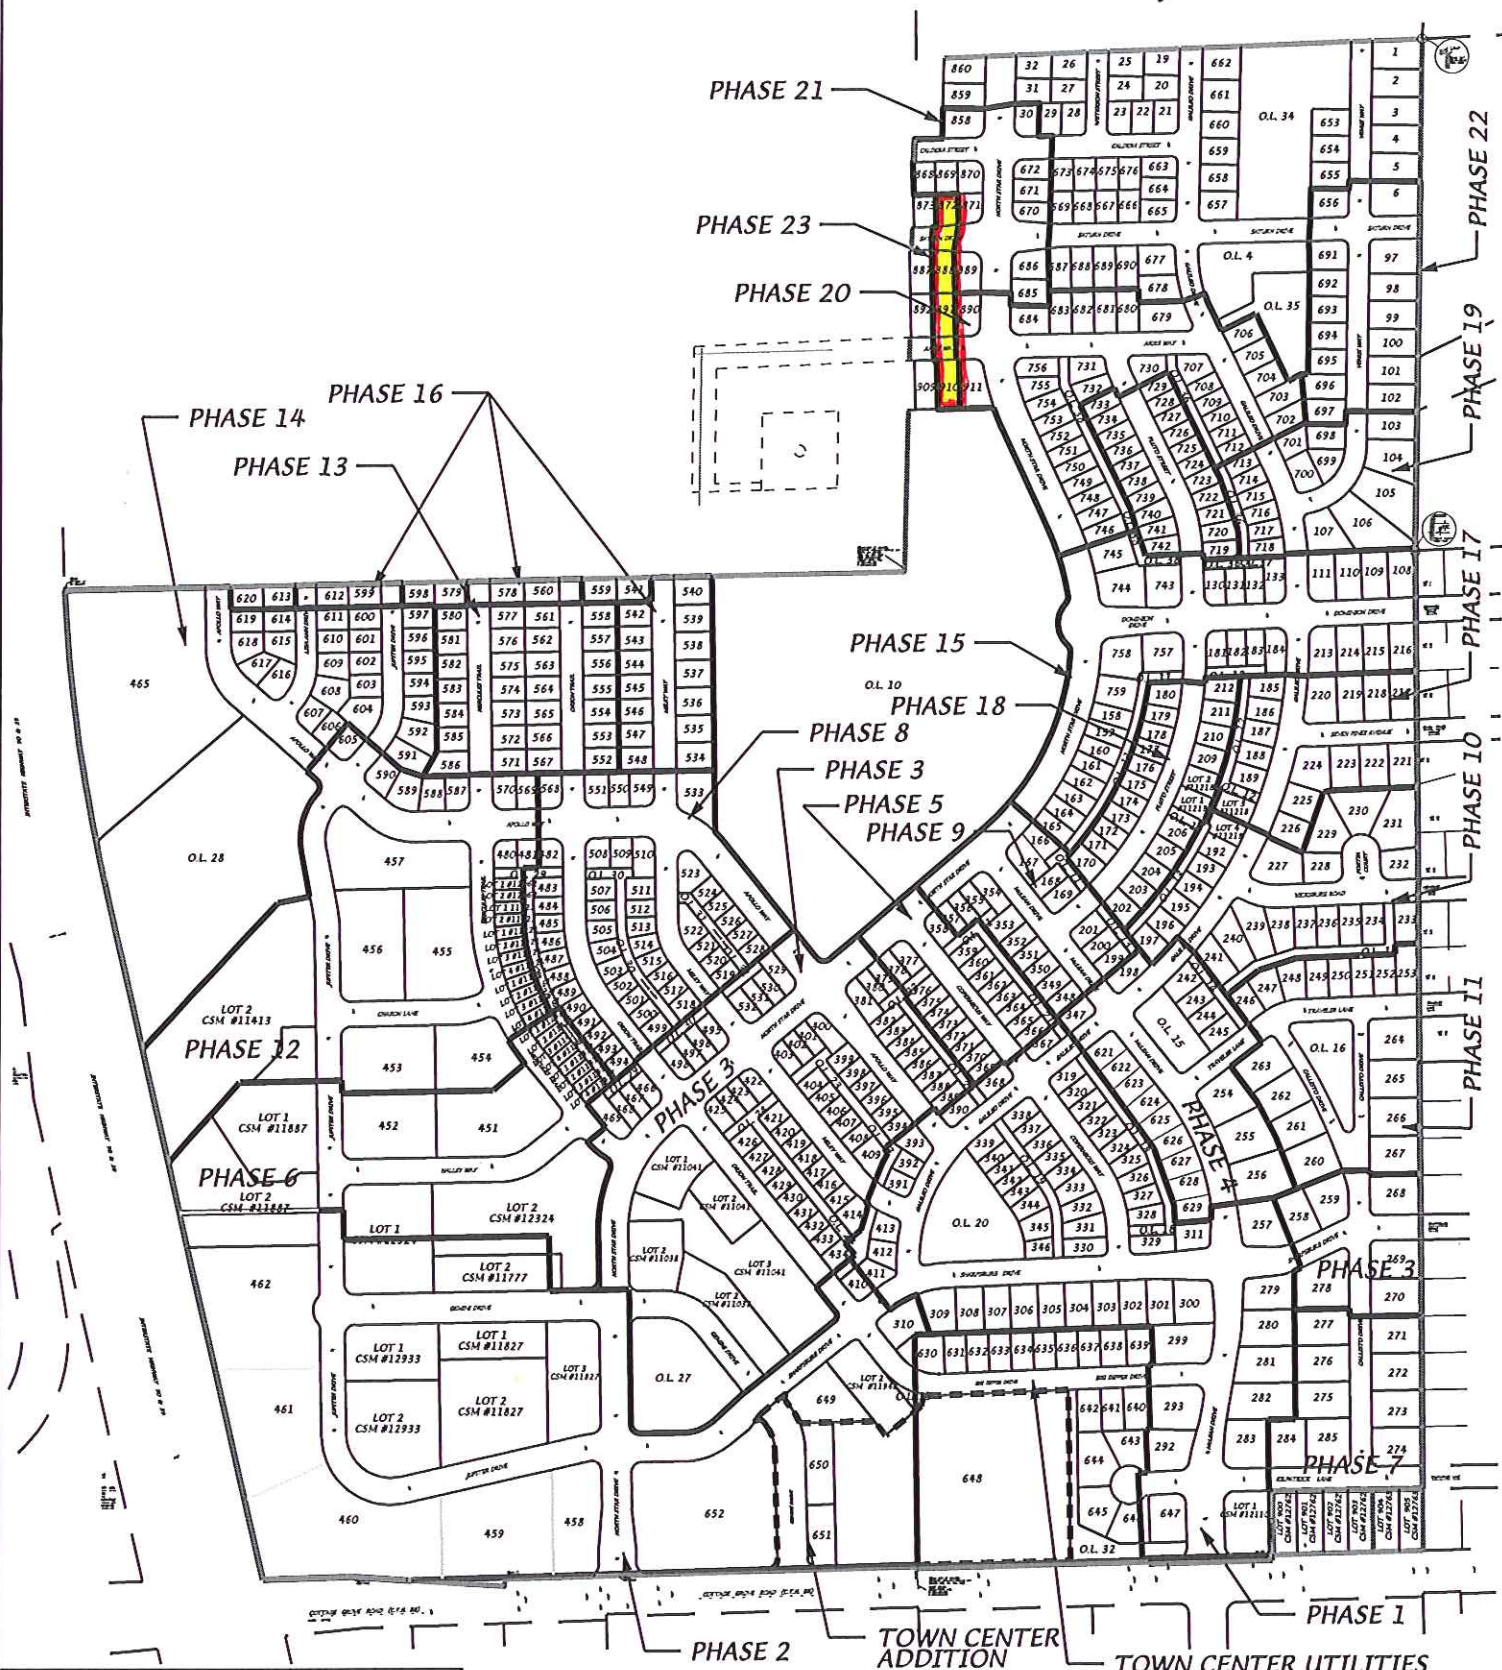

Grandview Commons - Phase Map ²³

D'ONOFRIO KOTKE AND ASSOCIATES, INC.
 7530 Westward Way, Madison, WI 53717
 Phone: 608.833.7530 • Fax: 608.833.1089
YOUR NATURAL RESOURCE FOR LAND DEVELOPMENT

DATE: 12-07-15
 REV:
 F.N.: 14-05-155
 DRAWN BY: DND
 U:/USER/0505101/Phase Map.DGN