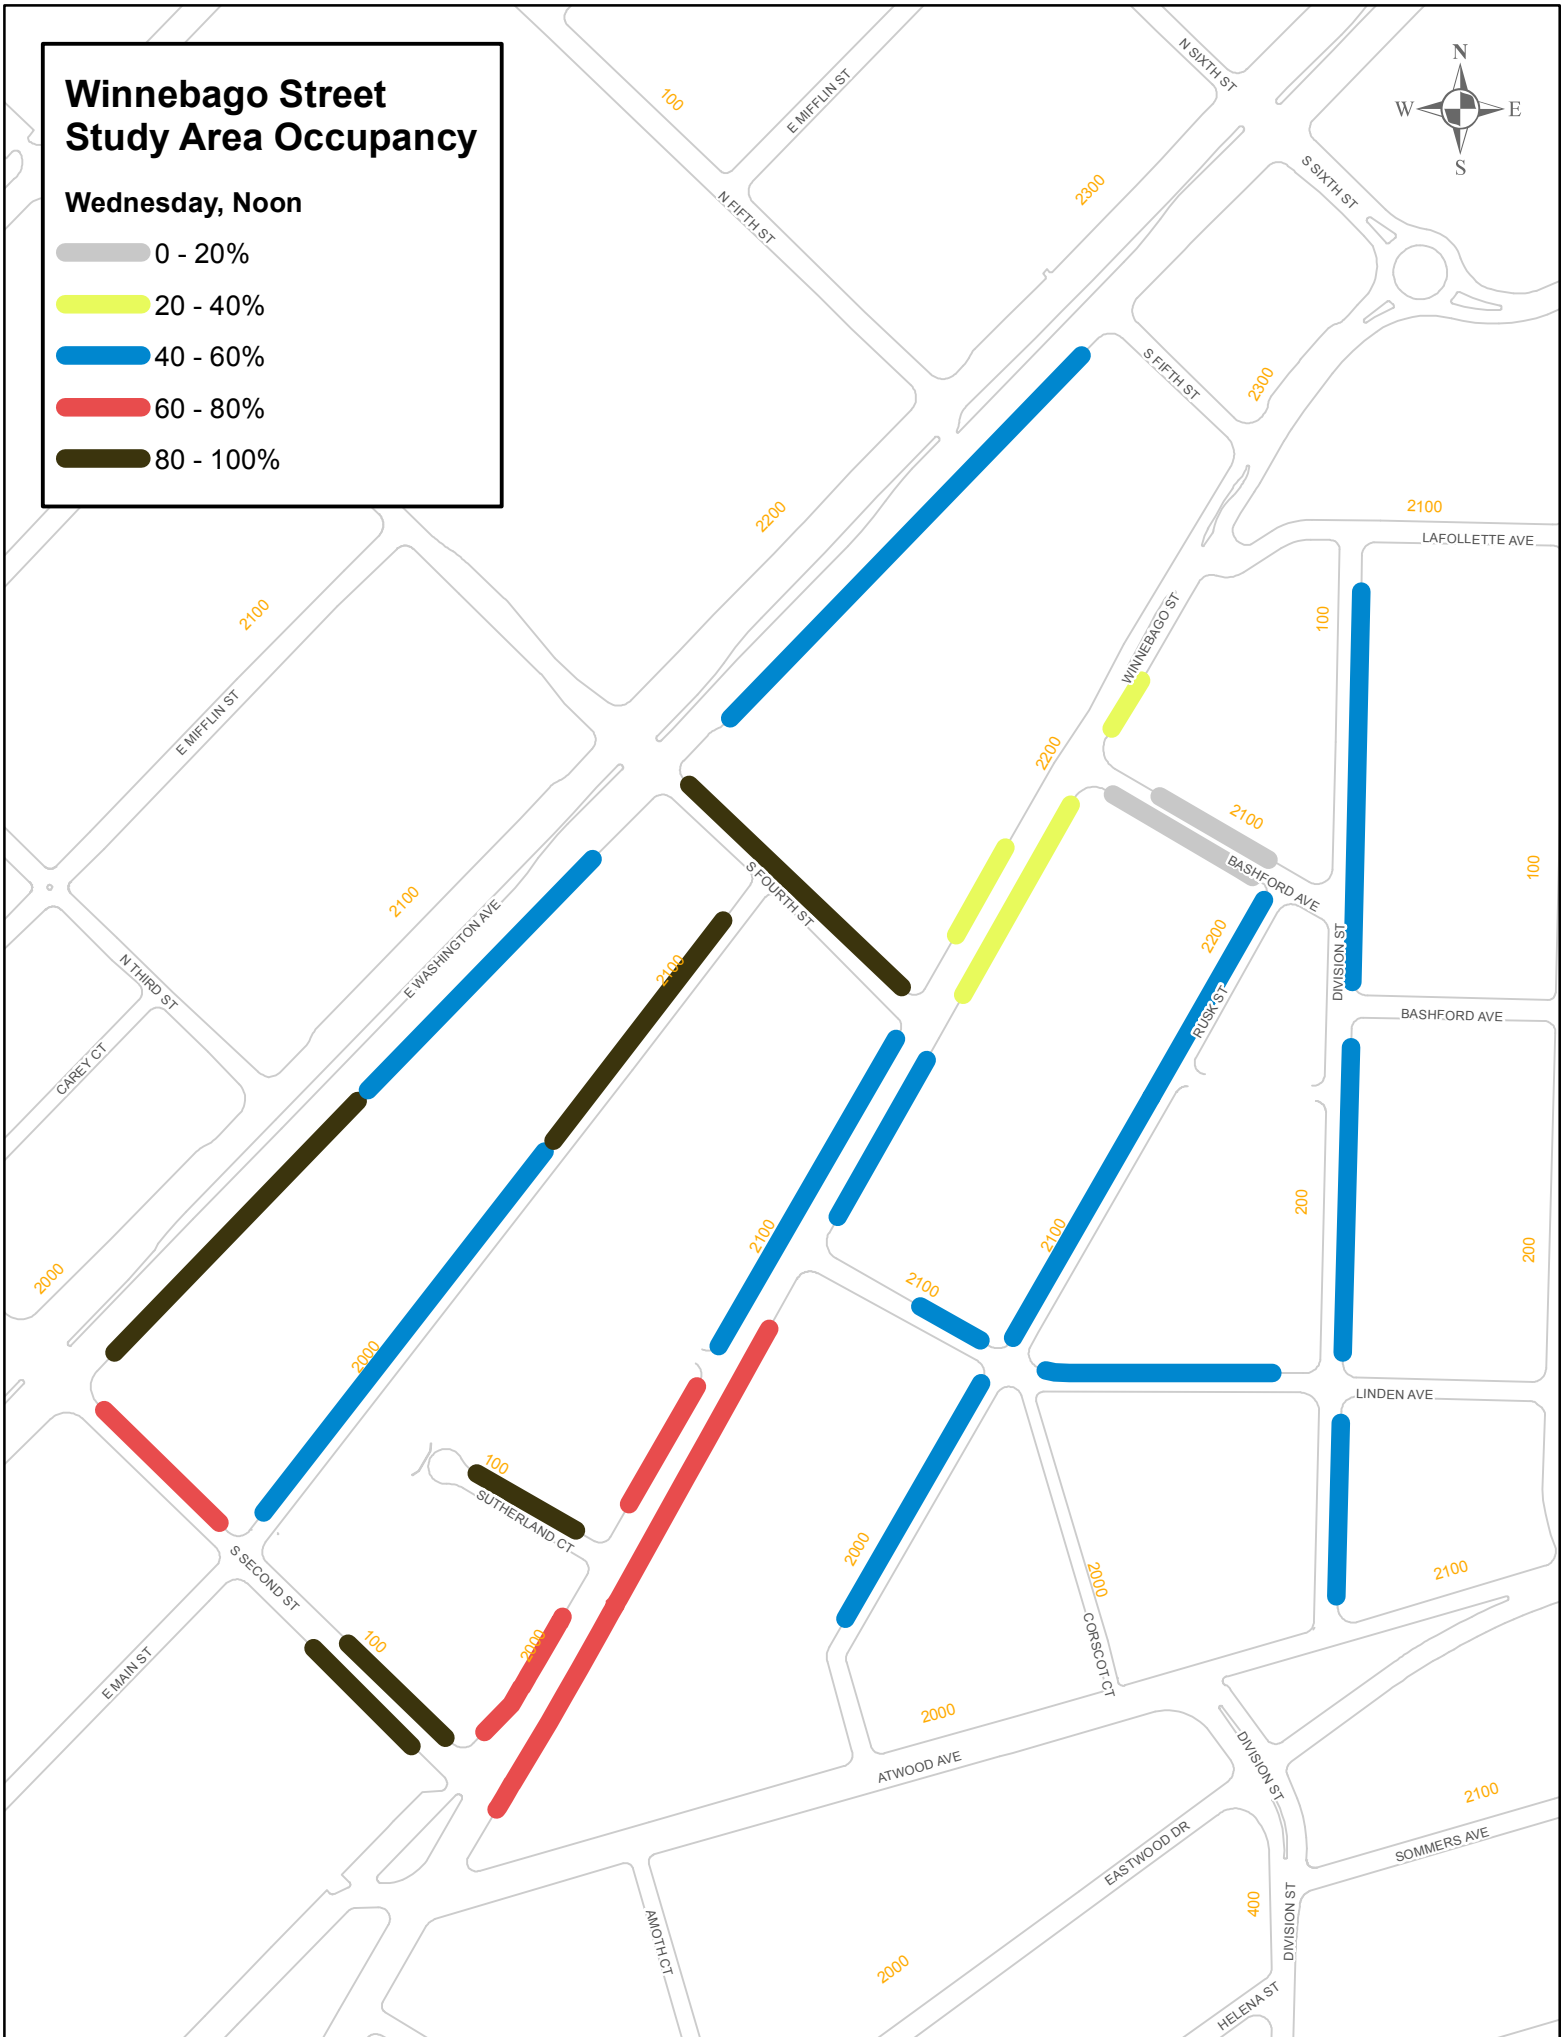

Winnebago Street Study Area Occupancy

Wednesday, ASP, Noon

- 0 - 20%
- 20 - 40%
- 40 - 60%
- 60 - 80%
- 80 - 100%

Winnebago Street Study Area Occupancy

Wednesday, Noon

Winnebago Street Study Area Occupancy

Wednesday, 7 PM

- 0 - 20%
- 20 - 40%
- 40 - 60%
- 60 - 80%
- 80 - 100%