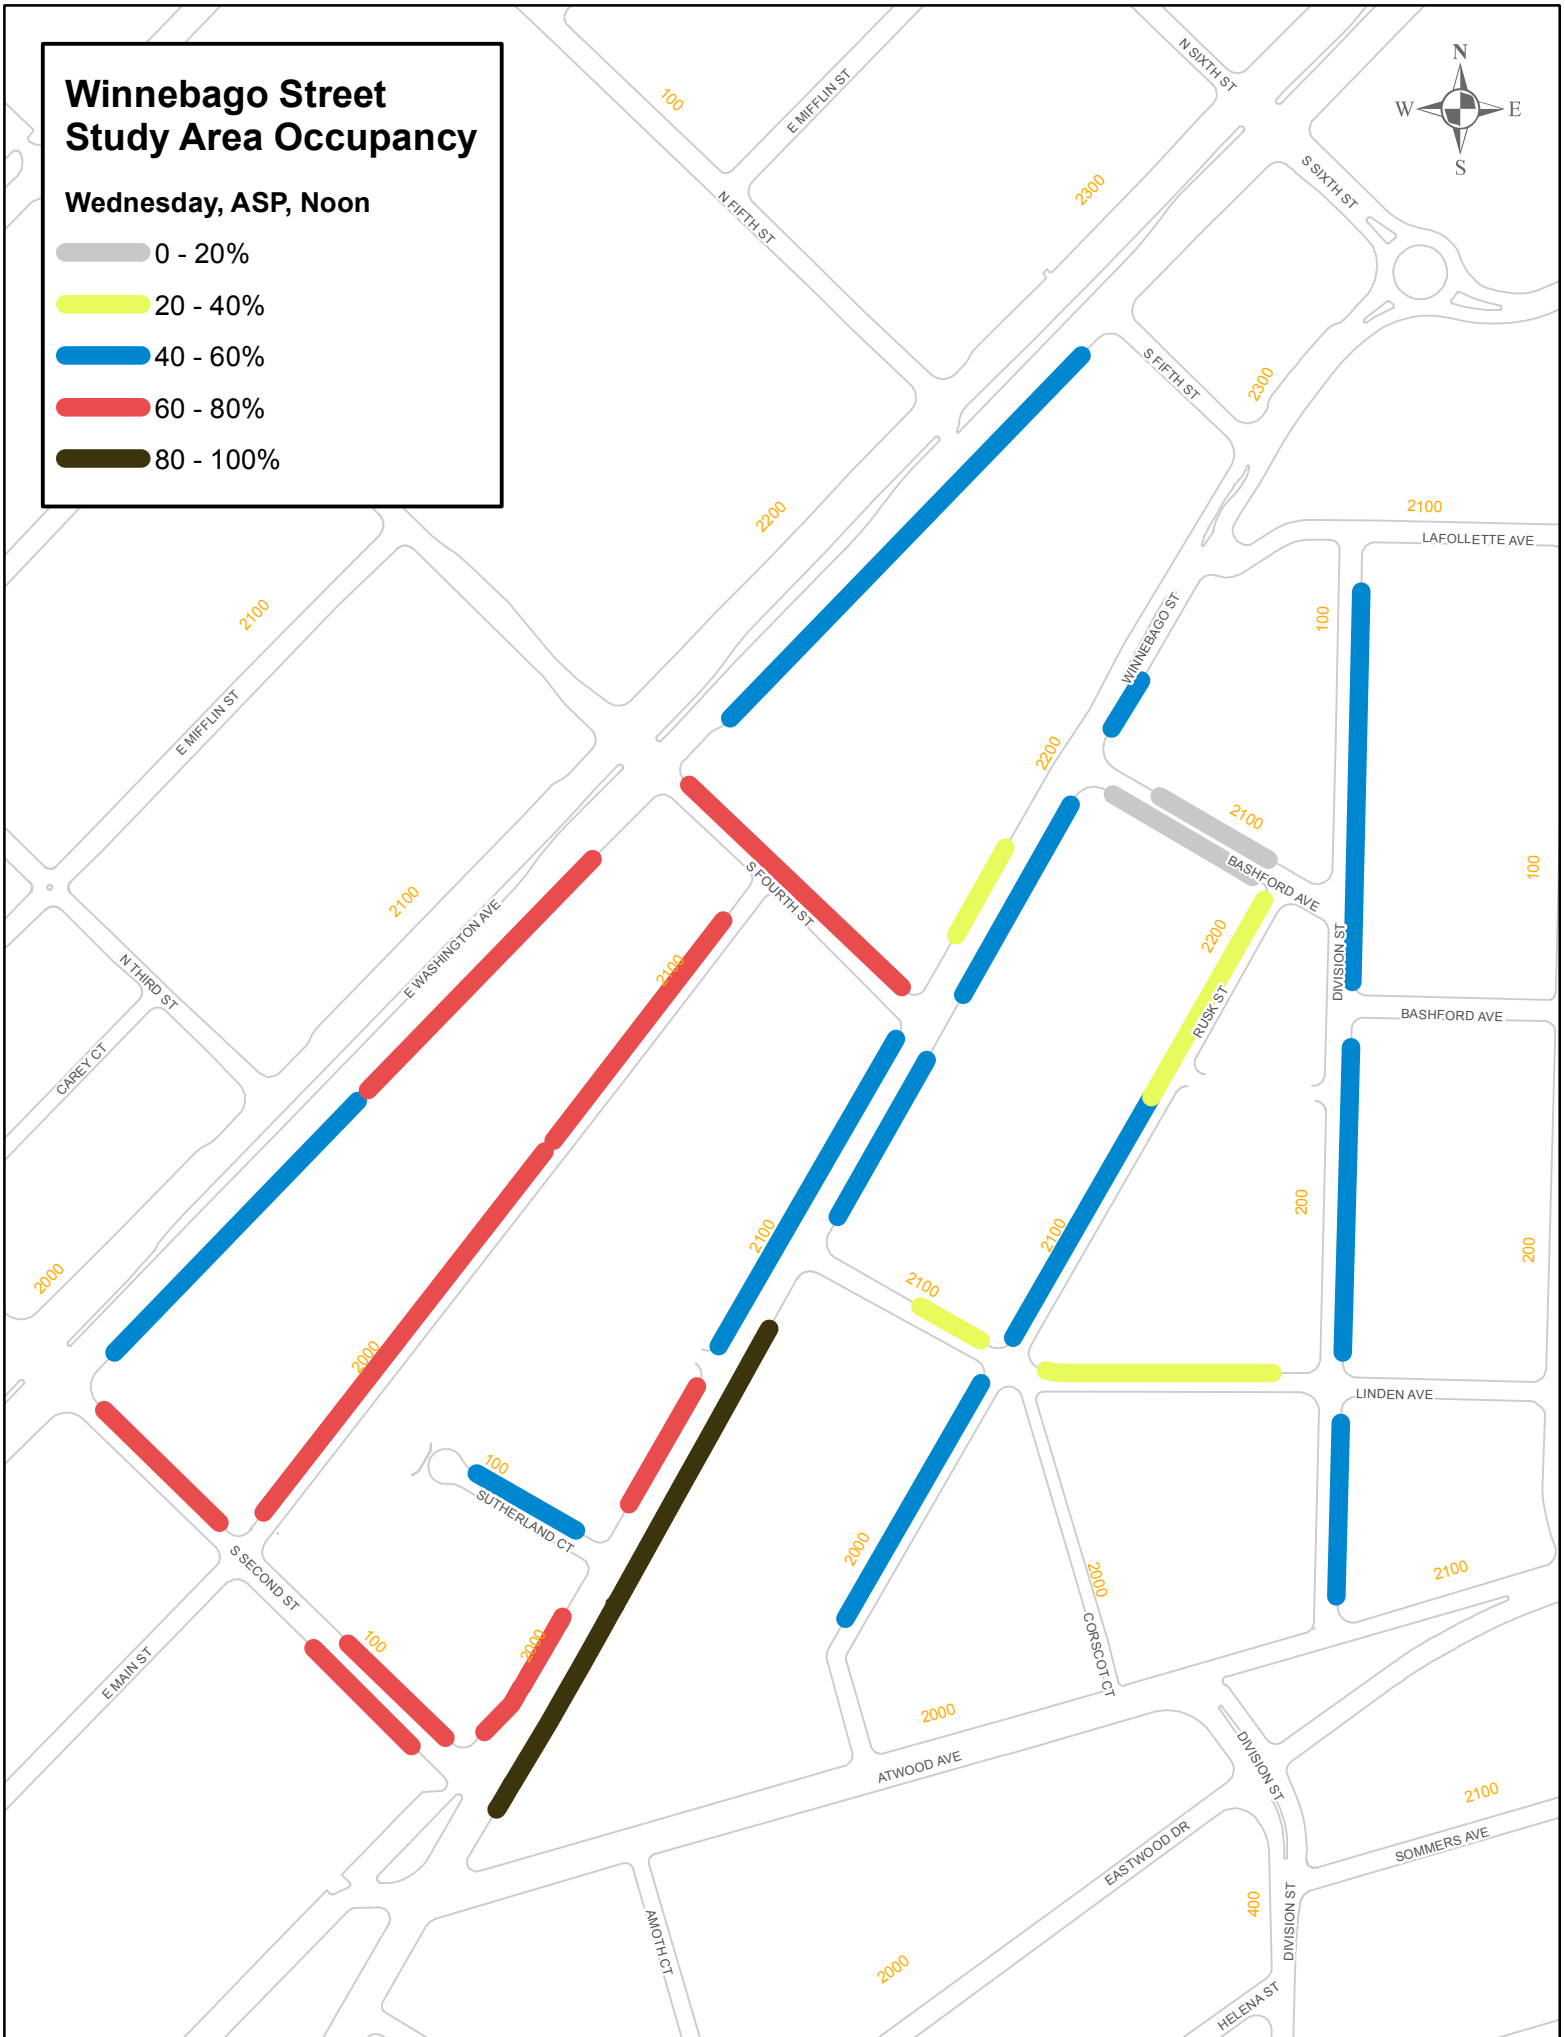

Winnebago Street Study Area Occupancy

Wednesday, ASP, Noon

- 0 - 20%
- 20 - 40%
- 40 - 60%
- 60 - 80%
- 80 - 100%

Winnebago Street Study Area Occupancy

Wednesday, Noon

Winnebago Street Study Area Occupancy

Wednesday, 7 PM

- 0 - 20%
- 20 - 40%
- 40 - 60%
- 60 - 80%
- 80 - 100%