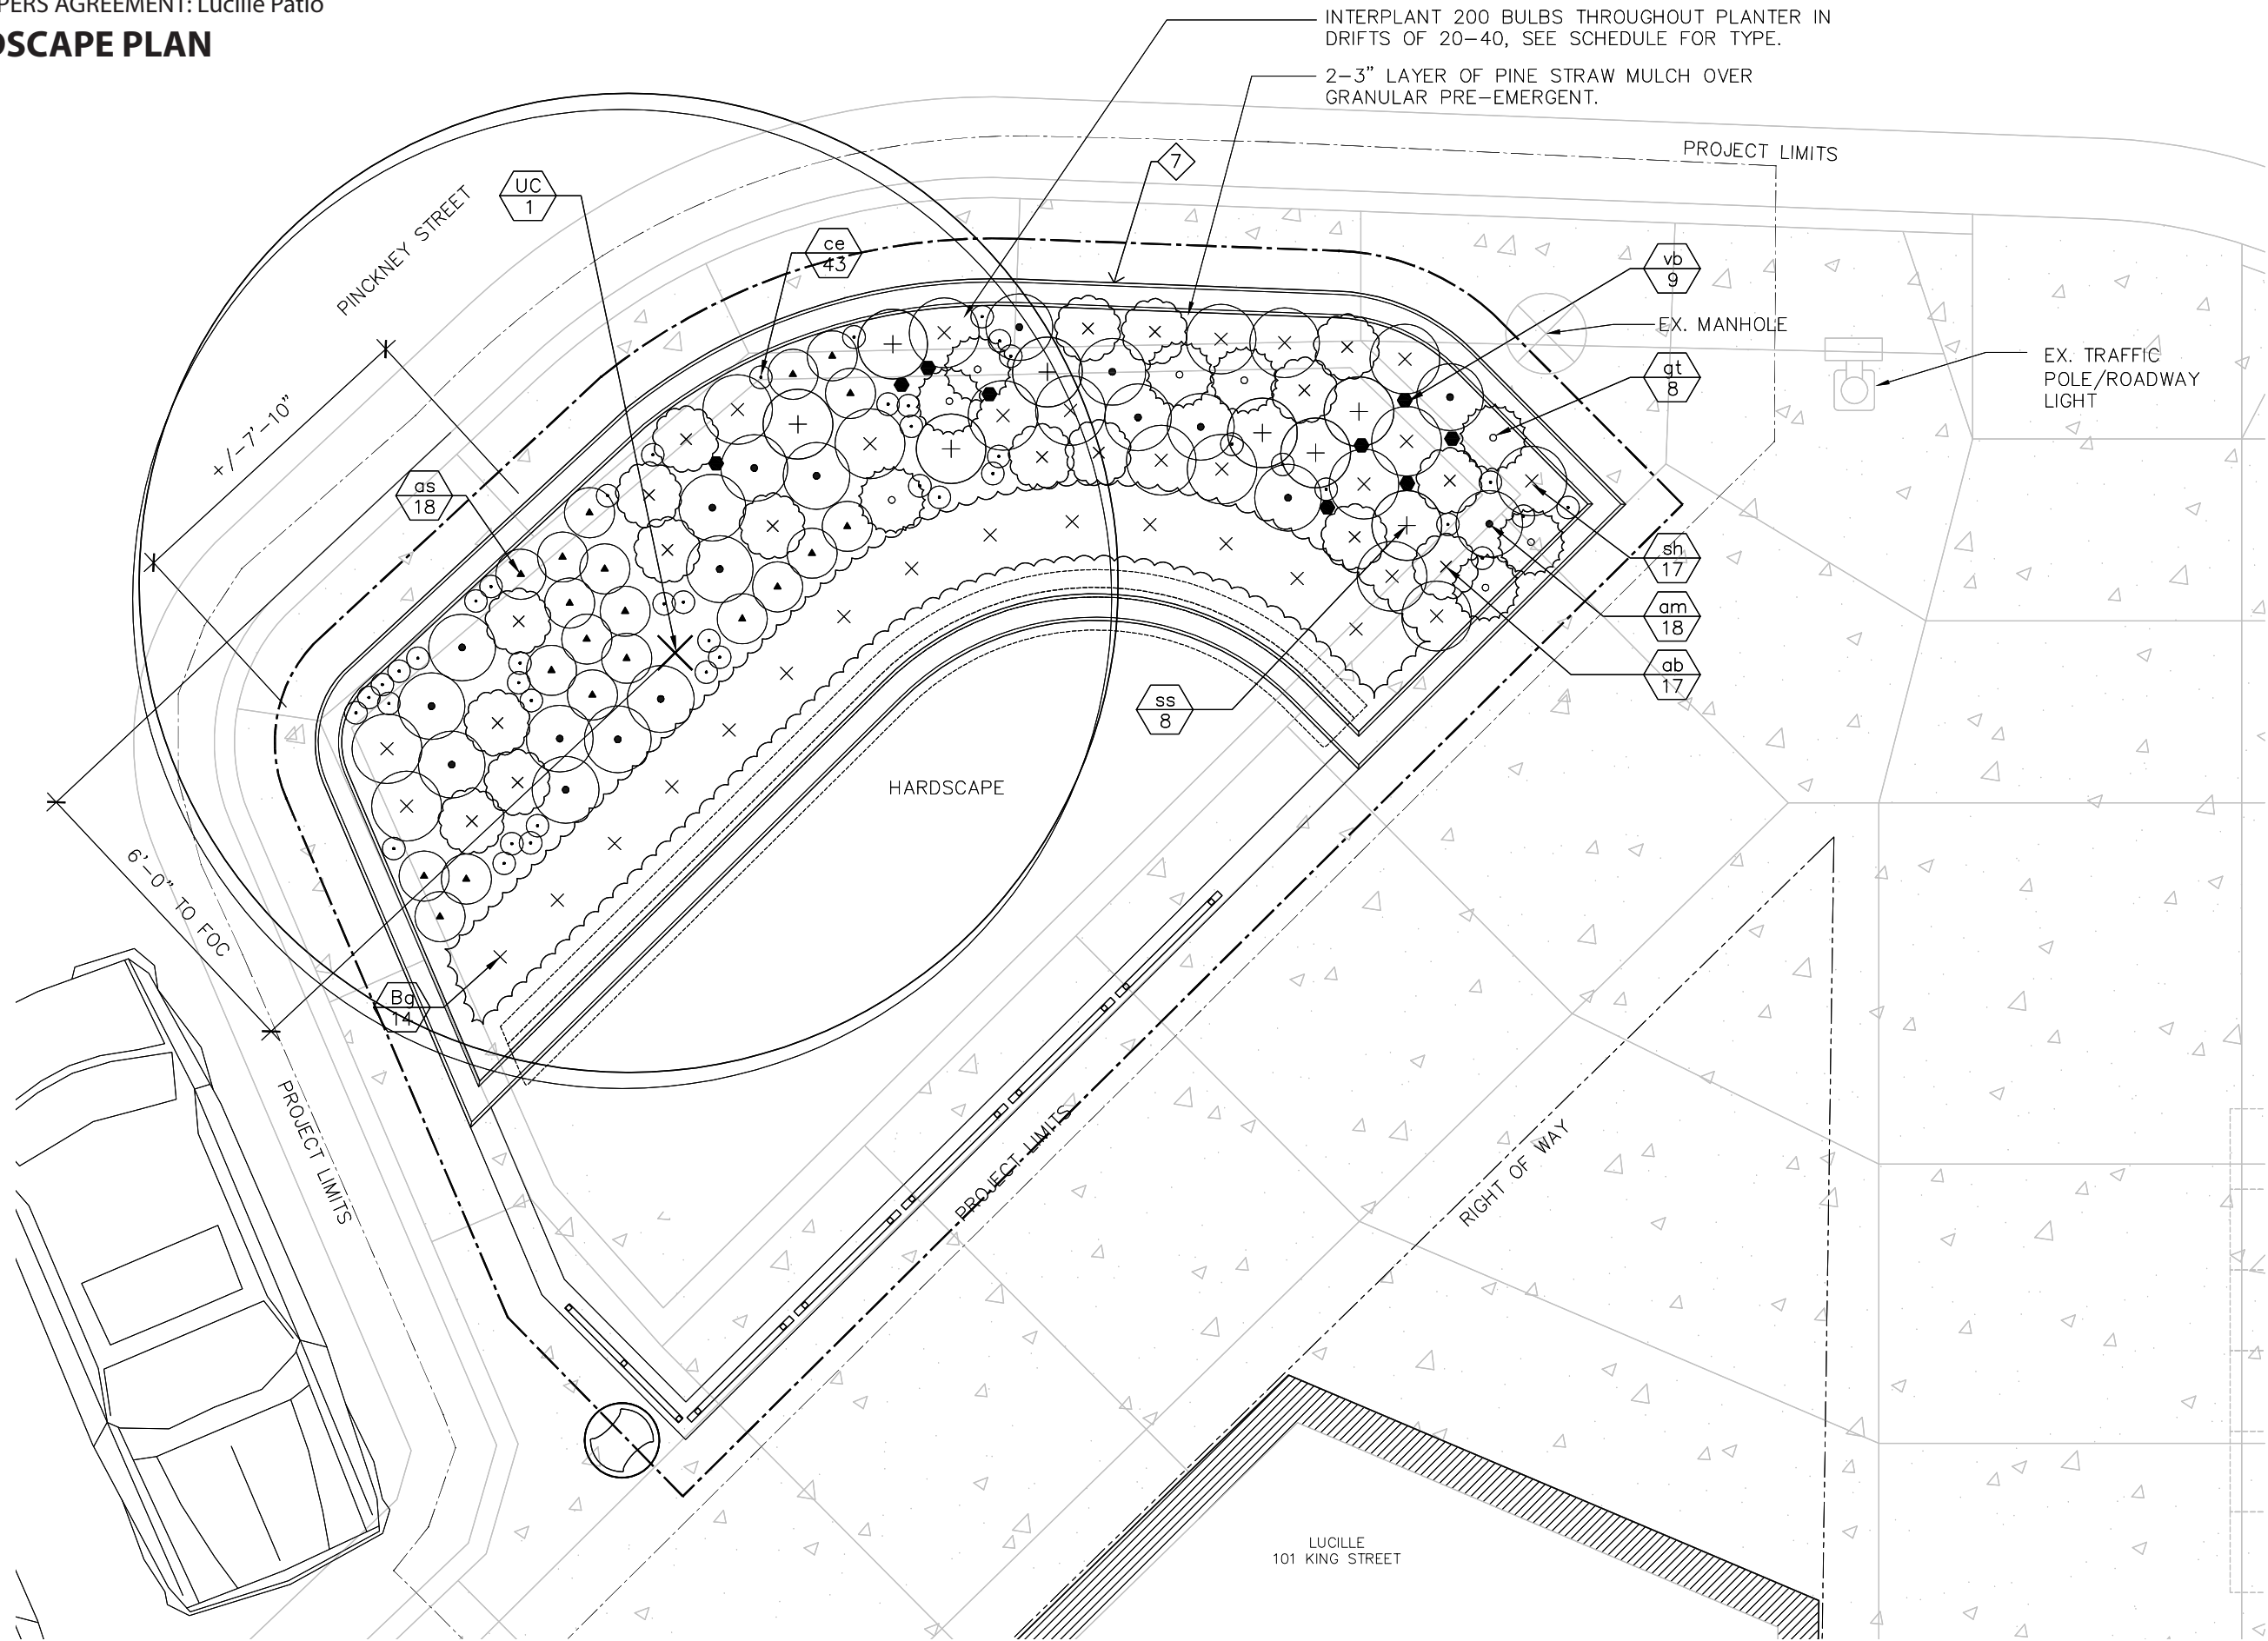

LUCILLE PATIO

Isthmus  
Madison, WI

#15G-10

18\_0405 Developers Agreement Materials REV2

DEVELOPERS AGREEMENT: Lucille Patio  
**SITE PLAN**

Capacity: 28 Seated Patrons

- 1. Cafe Table OFOI
- 2. Cafe Chair OFOI
- 3. Trash Receptacle - CoM Standard
- 4. Straight Railing Barrier
- 5. Arc Railing Barrier
- 6. Concrete Band - 8"
- 7. Concrete Curb - 8"Hx 8"W
- 8. Planting Bed/Soil
- 9. Concrete Pavement

Total Cafe Area: 521sf  
 Hardscape Area: 260sf  
 Softscape Area: 261sf  
 50/50 split

DEVELOPERS AGREEMENT

APRIL 2018

LUCILLE PATIO  
 MADISON, WI

# GRADING PLAN

DEVELOPERS AGREEMENT

APRIL 2018

LUCILLE PATIO  
MADISON, WI

DEVELOPERS AGREEMENT: Lucille Patio  
**LANDSCAPE PLAN**

DEVELOPERS AGREEMENT

APRIL 2018

LUCILLE PATIO  
 MADISON, WI

Plant List

Symbol	Botanical Name	Common Name	Quantity	Size	Spec	Space	Growth Size
Deciduous Trees							
UC	Ulmus davidiana var. jap. 'Morton'	Accolade Elm	1	3" Cal.	B&B	NA	40'W x 60'H
Broadleaf Evergreens							
Bg	Buxus 'Green Gem'	Green Gem Boxwood	14	5 Gal.	Cont.	per plan	30"W x 3'H
Perennials/Grasses							
ab	Amsonia x 'Blue Ice'	Blue Ice Amsonia	21	1 Gal.	Cont.	per plan	18"W x 18"H
am	Alchemilla mollis 'Thriller'	Thriller Lady's Mantle	13	1 Gal.	Cont.	per plan	2'W x 18"H
as	Astilbe chinensis 'Visions'	Visions Astilbe	21	1 Gal.	Cont.	per plan	12"W x 20"H
ce	Carex eburnea	Ivory Sedge	43	#50's	Deep Plug	per plan	8"W x 8"H
gt	Geum triflorum	Prairie Smoke	11	1 Gal.	Cont.	per plan	20"W x 12"H
sh	Sporobolus heterolepis	Prairie Dropseed	25	1 Gal.	Cont.	per plan	2'W x 2'H
ss	Schizachyrium scoparium	Little Bluestem	9	1 Gal.	Cont.	per plan	1.5'W x 3'H
vb	Verbena bonariensis	Purpletop Vervain	10	cell	cell pack	per plan	30"H
BULB MIX	Daffodils & Tulips in whites/creams	White Long Blooming Mix #47-0161	Brent & Becky 2018 fall planting catalog				