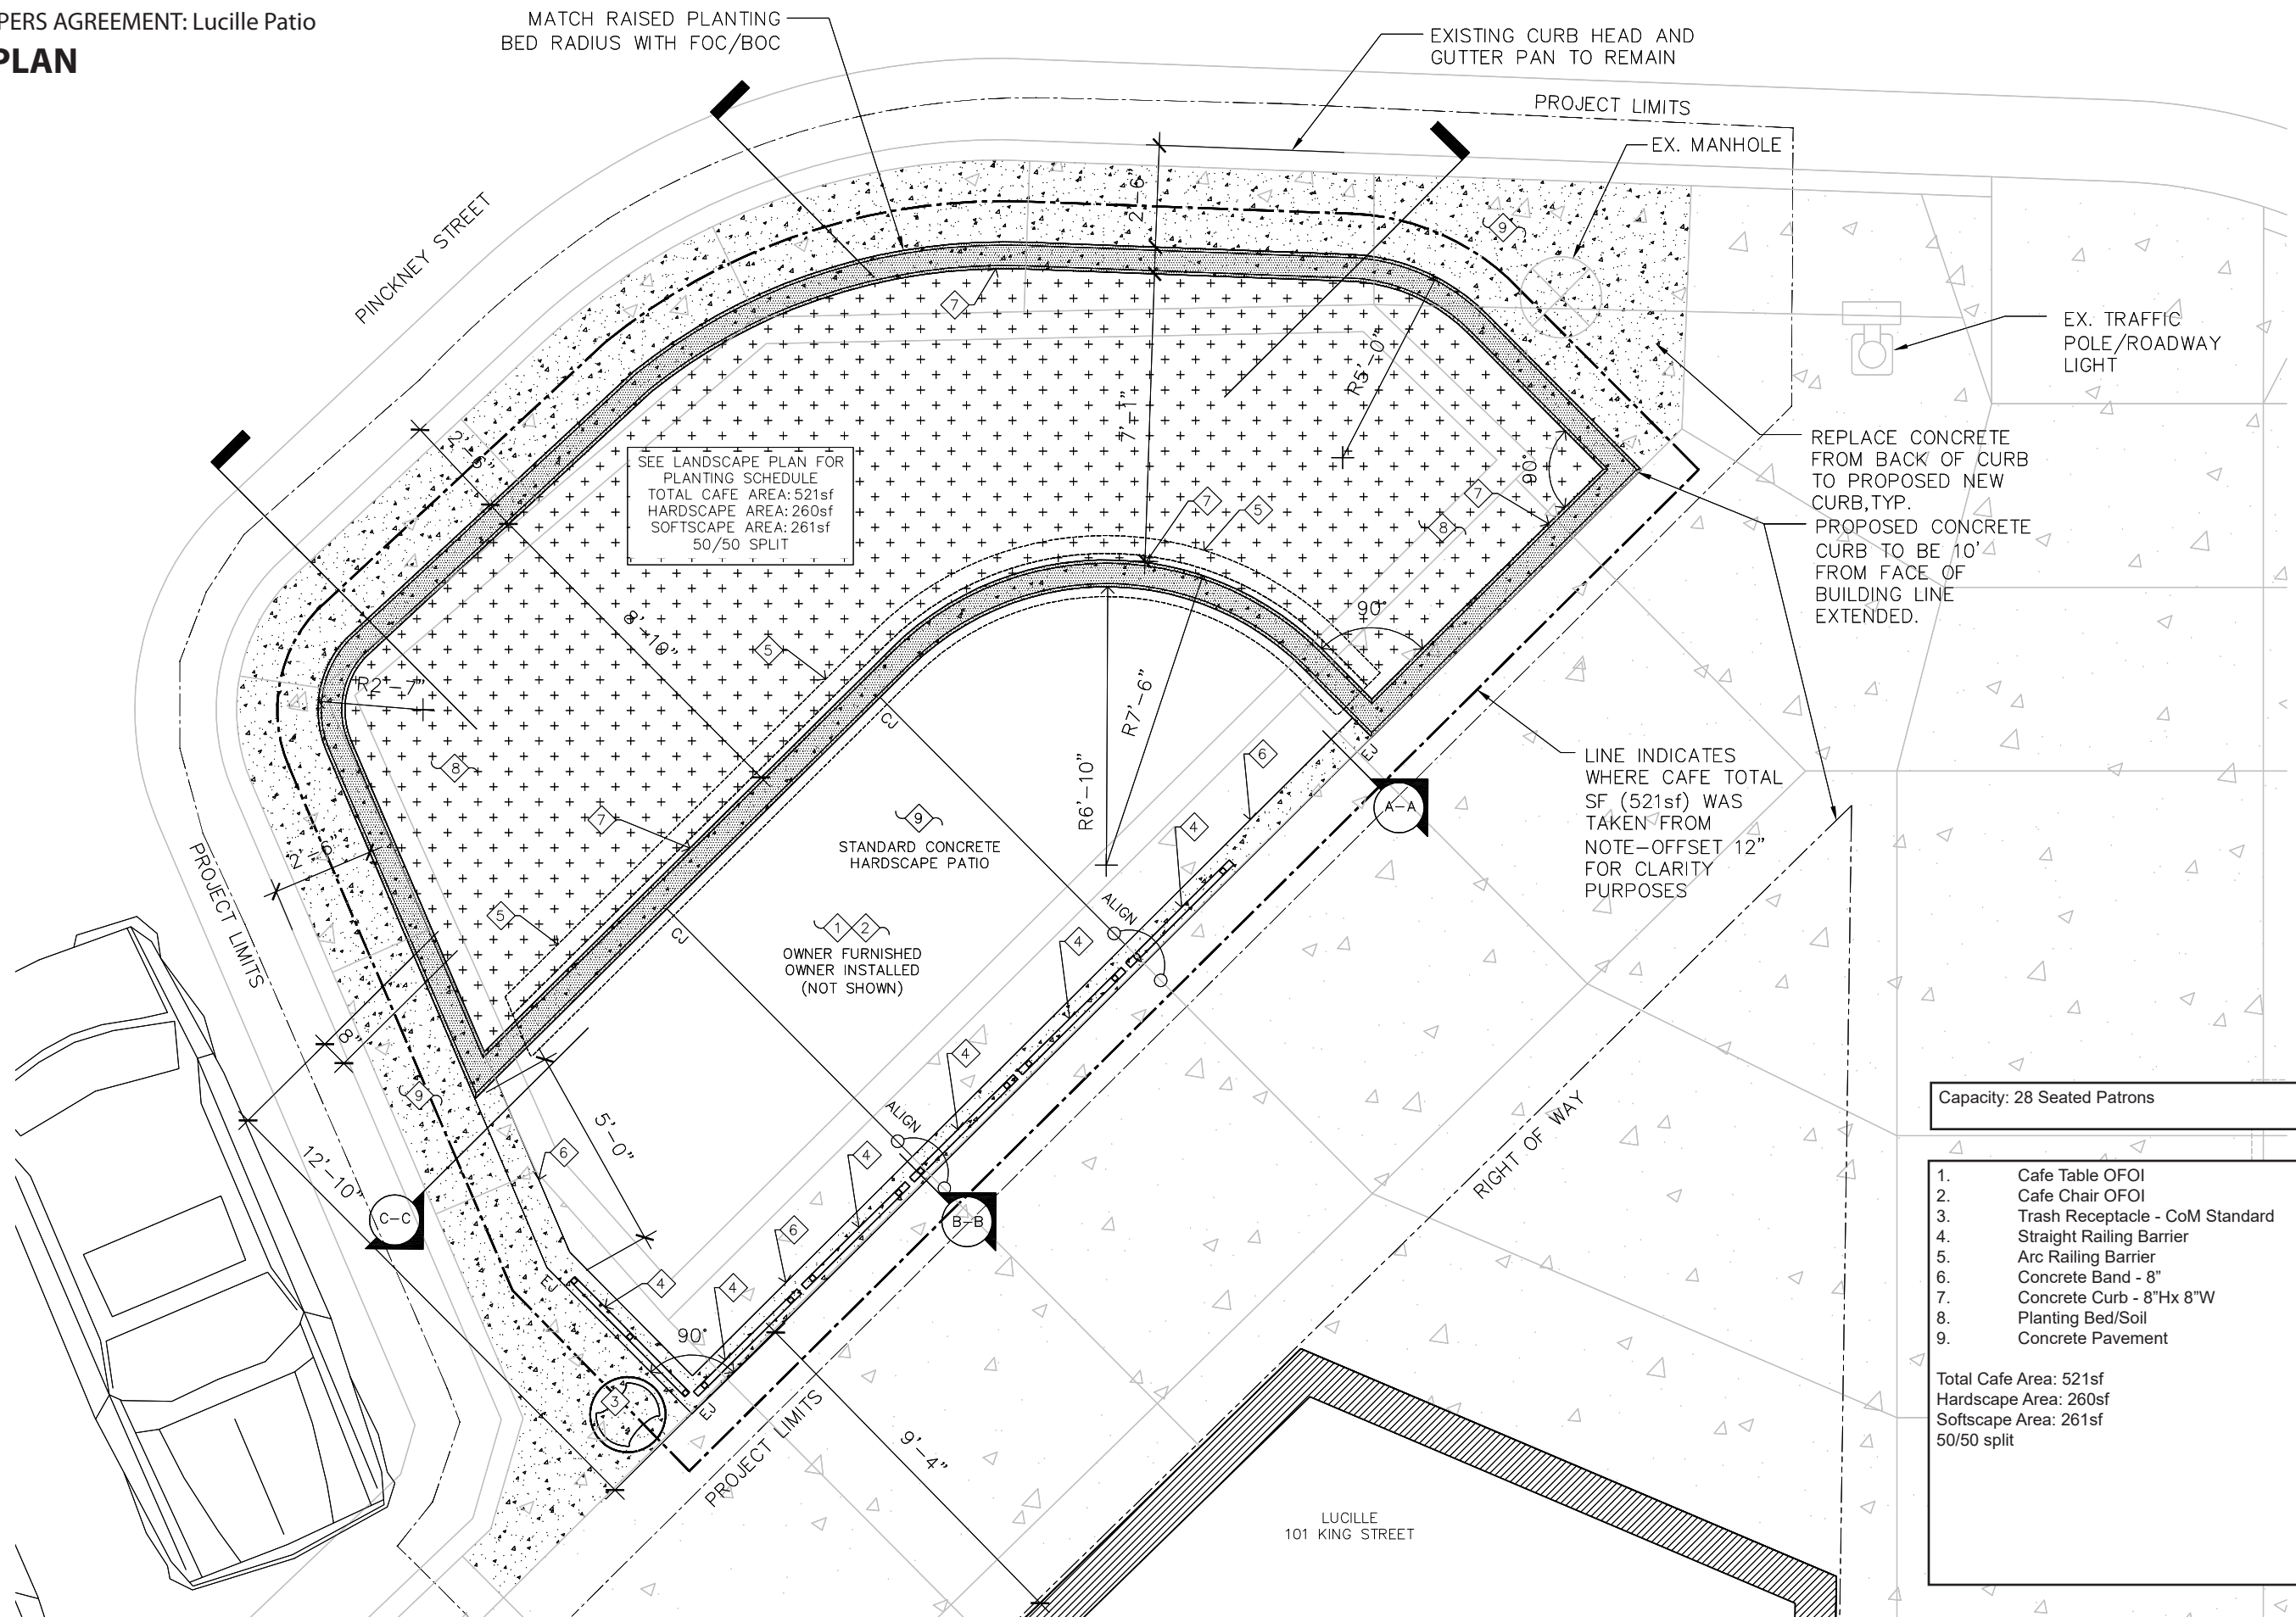

LUCILLE PATIO

Isthmus  
Madison, WI

#15G-10

18\_0405 Developers Agreement Materials REV2

DEVELOPERS AGREEMENT: Lucille Patio  
**SITE PLAN**

Capacity: 28 Seated Patrons

- 1. Cafe Table OFOI
- 2. Cafe Chair OFOI
- 3. Trash Receptacle - CoM Standard
- 4. Straight Railing Barrier
- 5. Arc Railing Barrier
- 6. Concrete Band - 8"
- 7. Concrete Curb - 8"Hx 8"W
- 8. Planting Bed/Soil
- 9. Concrete Pavement

Total Cafe Area: 521sf  
 Hardscape Area: 260sf  
 Softscape Area: 261sf  
 50/50 split

DEVELOPERS AGREEMENT

APRIL 2018

LUCILLE PATIO  
 MADISON, WI

# GRADING PLAN

DEVELOPERS AGREEMENT

APRIL 2018

LUCILLE PATIO  
MADISON, WI

DEVELOPERS AGREEMENT: Lucille Patio  
**LANDSCAPE PLAN**

DEVELOPERS AGREEMENT

APRIL 2018

LUCILLE PATIO  
 MADISON, WI

Plant List

Symbol	Botanical Name	Common Name	Quantity	Size	Spec	Space	Growth Size
Deciduous Trees							
UC	Ulmus davidiana var. jap. 'Morton'	Accolade Elm	1	3" Cal.	B&B	NA	40'W x 60'H
Broadleaf Evergreens							
Bg	Buxus 'Green Gem'	Green Gem Boxwood	14	5 Gal.	Cont.	per plan	30"W x 3'H
Perennials/Grasses							
ab	Amsonia x 'Blue Ice'	Blue Ice Amsonia	21	1 Gal.	Cont.	per plan	18"W x 18"H
am	Alchemilla mollis 'Thriller'	Thriller Lady's Mantle	13	1 Gal.	Cont.	per plan	2'W x 18"H
as	Astilbe chinensis 'Visions'	Visions Astilbe	21	1 Gal.	Cont.	per plan	12"W x 20"H
ce	Carex eburnea	Ivory Sedge	43	#50's	Deep Plug	per plan	8"W x 8"H
gt	Geum triflorum	Prairie Smoke	11	1 Gal.	Cont.	per plan	20"W x 12"H
sh	Sporobolus heterolepis	Prairie Dropseed	25	1 Gal.	Cont.	per plan	2'W x 2'H
ss	Schizachyrium scoparium	Little Bluestem	9	1 Gal.	Cont.	per plan	1.5'W x 3'H
vb	Verbena bonariensis	Purpletop Vervain	10	cell	cell pack	per plan	30"H
BULB MIX	Daffodils & Tulips in whites/creams	White Long Blooming Mix #47-0161	Brent & Becky 2018 fall planting catalog				