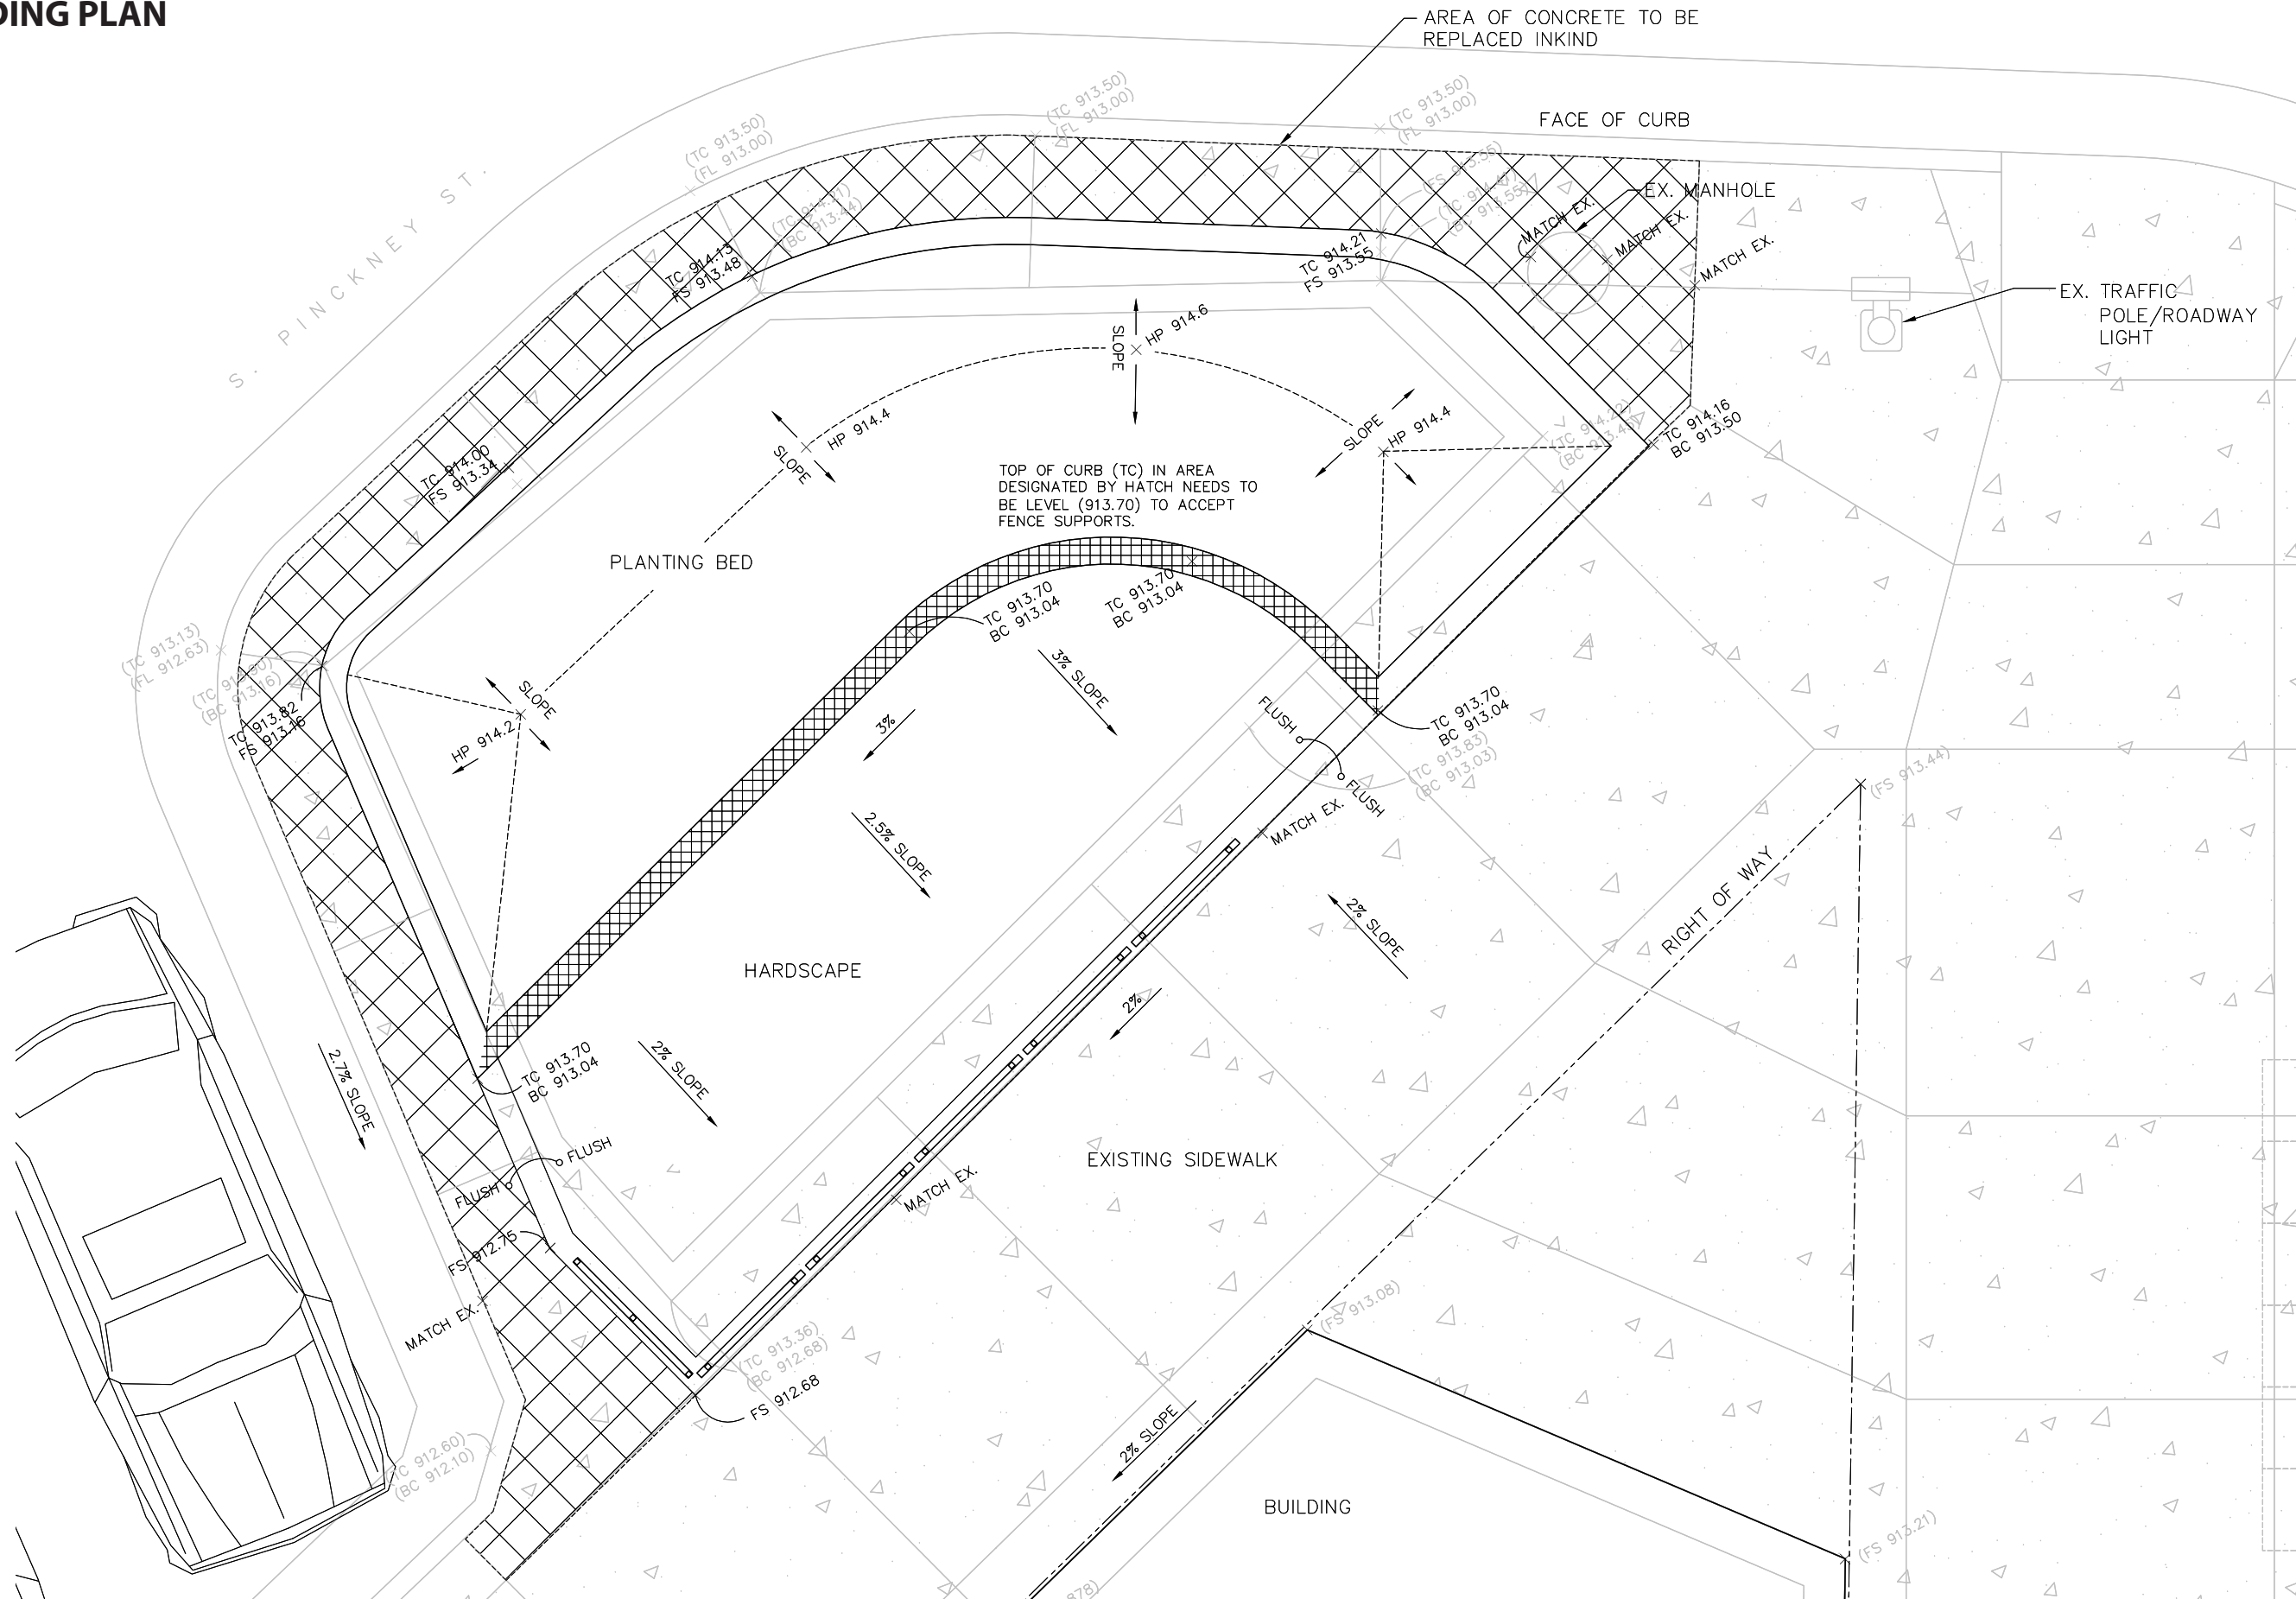

GRADING PLAN

DEVELOPERS AGREEMENT

APRIL 2018

LUCILLE PATIO
MADISON, WI