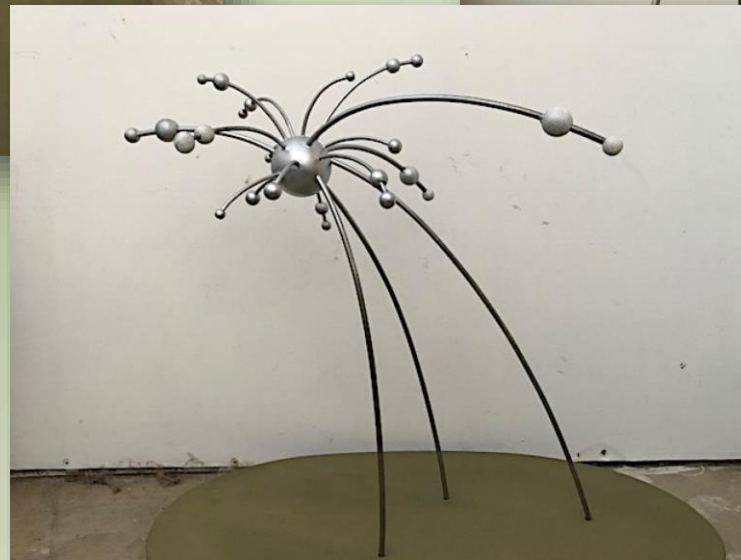

Visible/Radiant/Interesting from all points of view