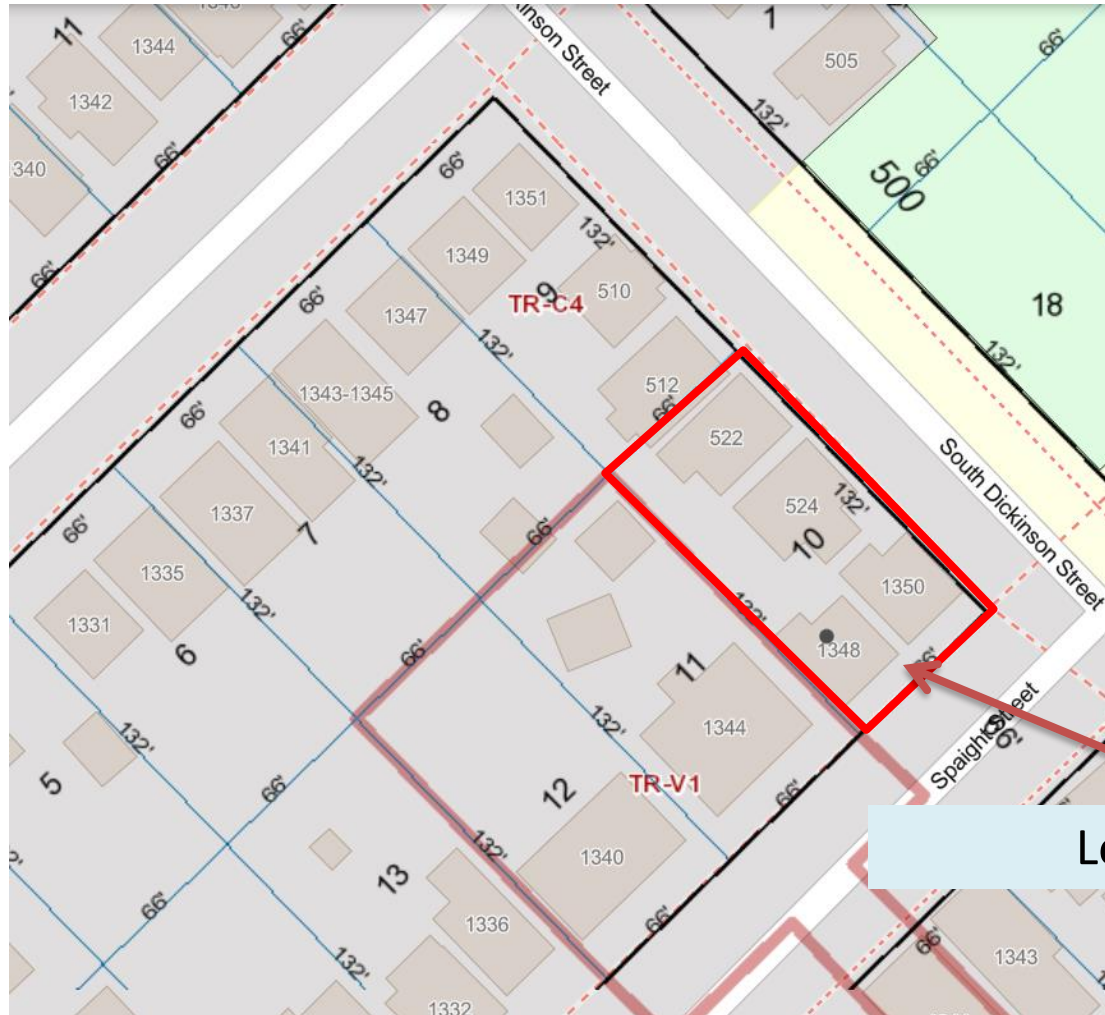

1348 Spaight St

Lot 10

Original Plat